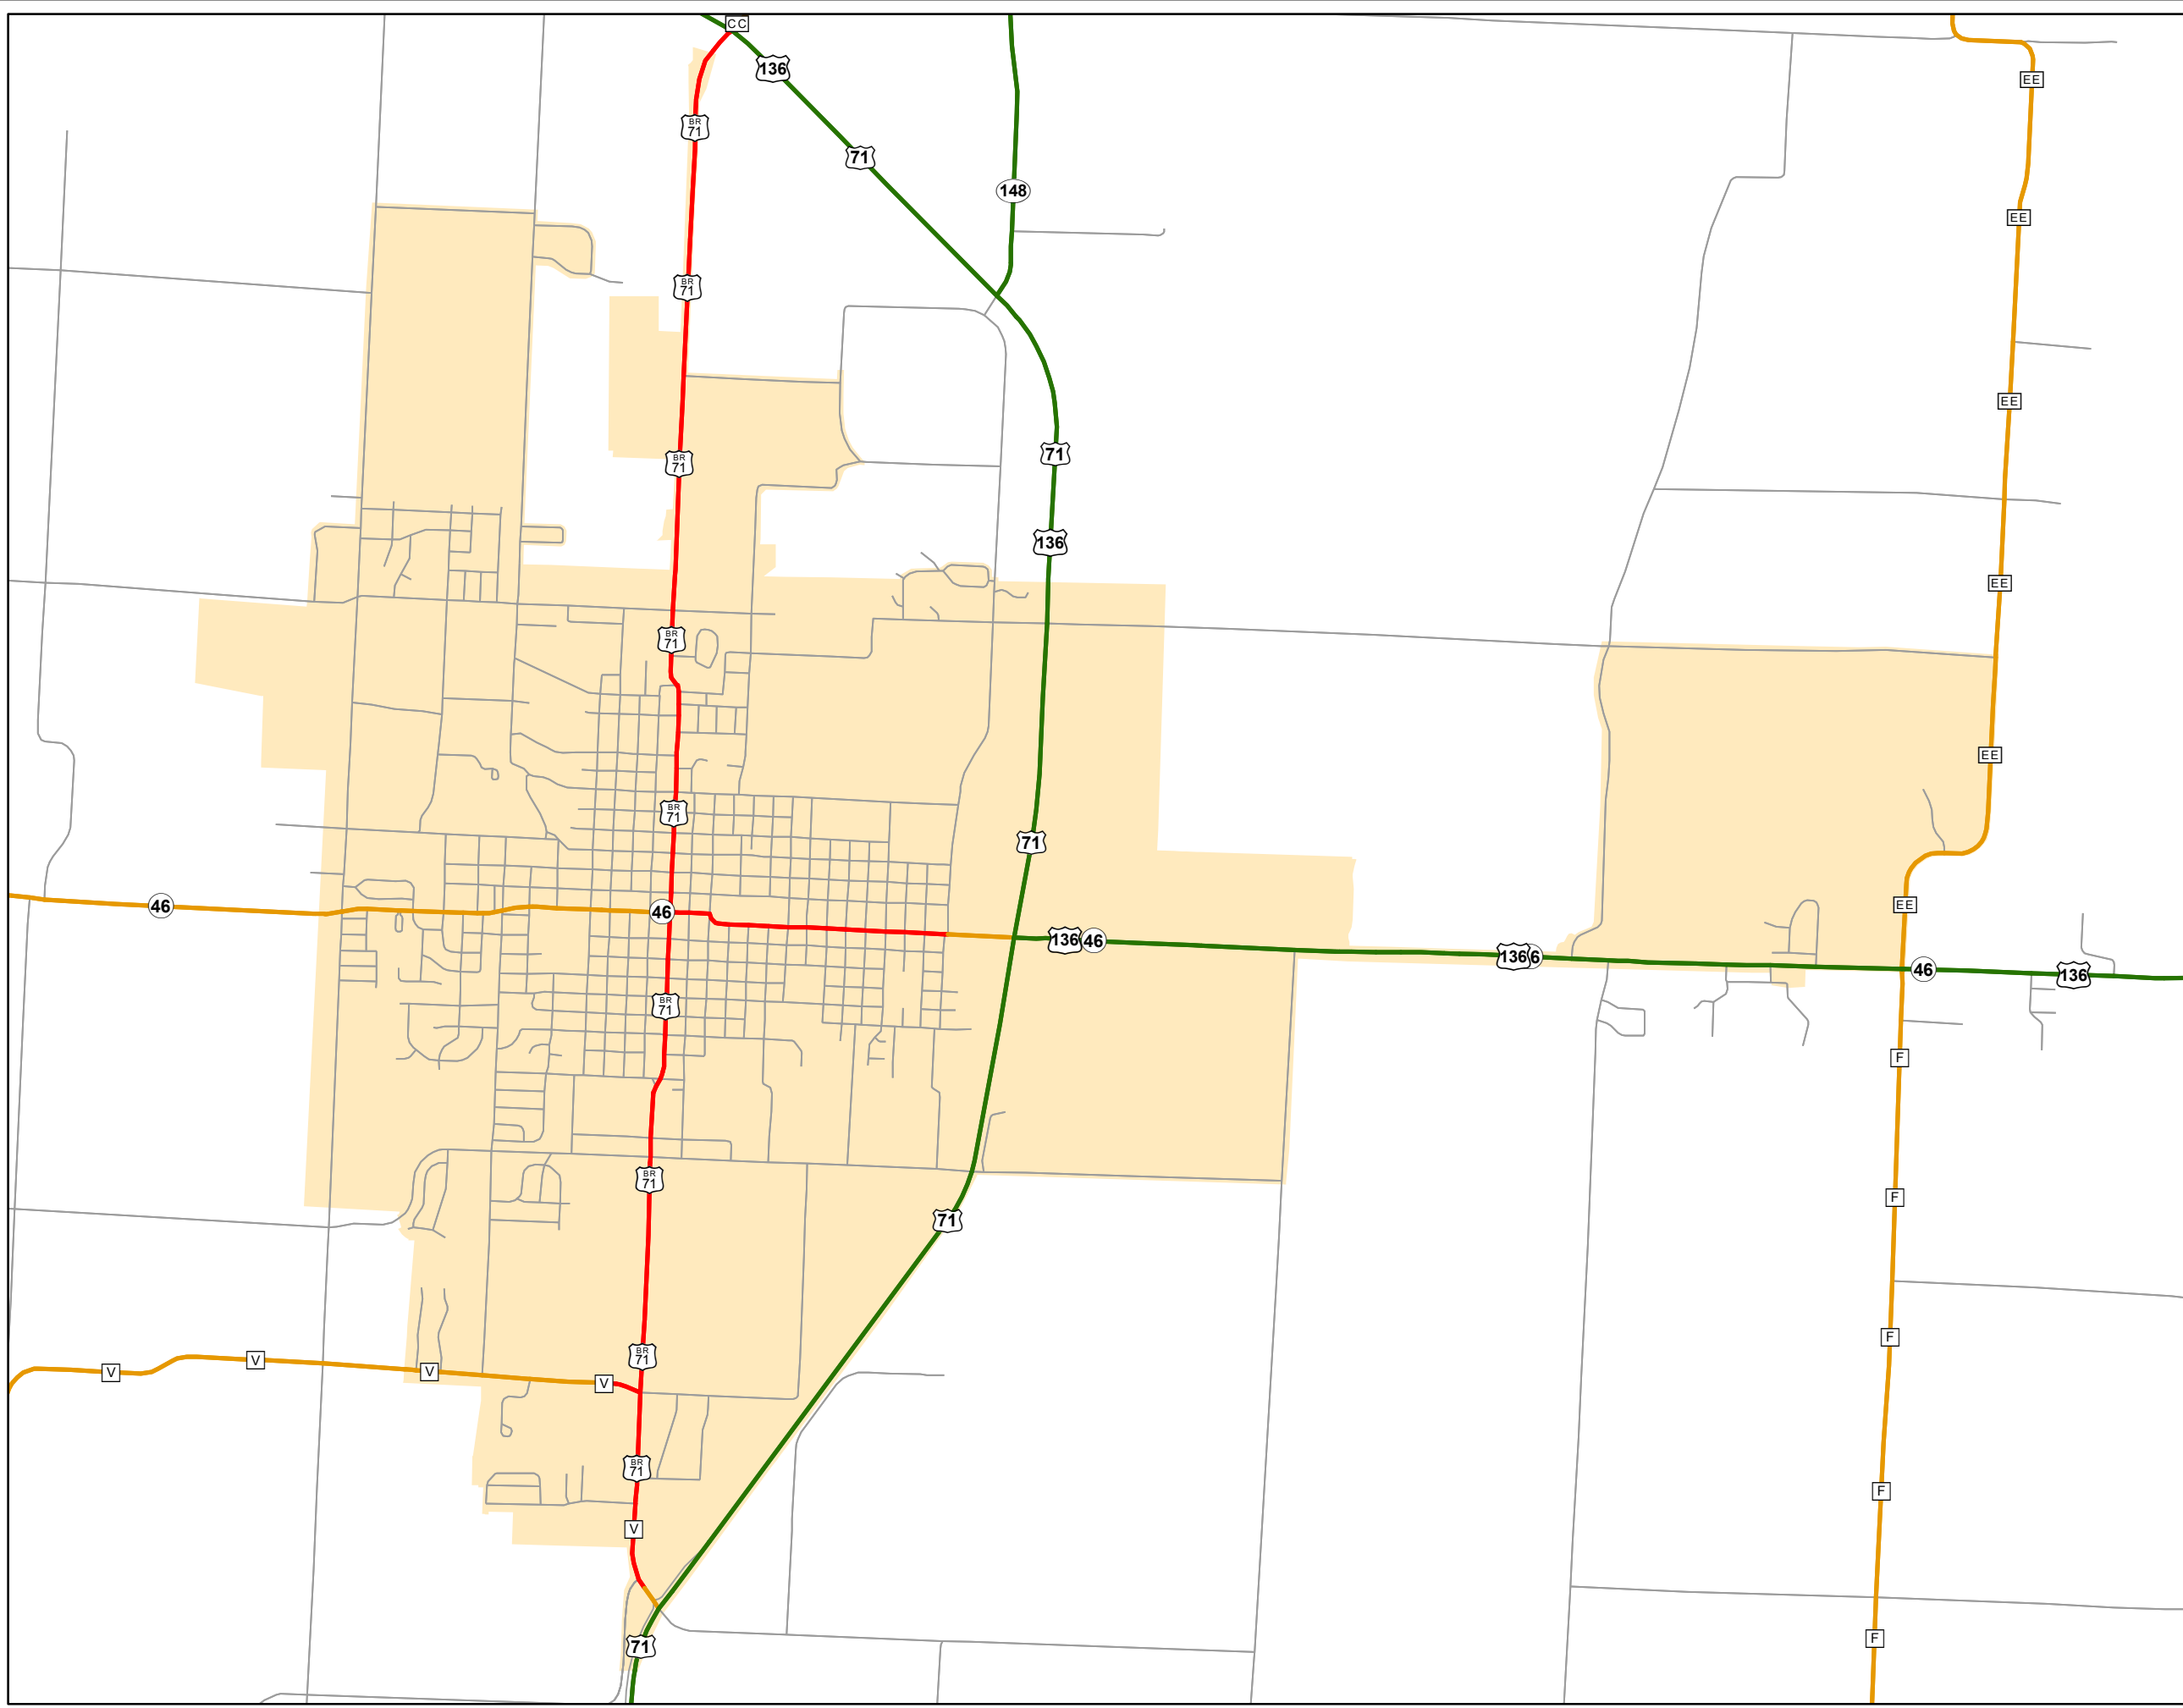

State System Urban Area

MARYVILLE MISSOURI

State System Class	Miles
Interstate	0
Primary	6.687
Supplementary	3.251
State Marked - NOS	
Other Roads	
Urban Area	

105 W. Capitol Ave.
 Jefferson City, MO 65102
 Phone (573) 526-5478
 Fax (573) 526-8052
 October 2018