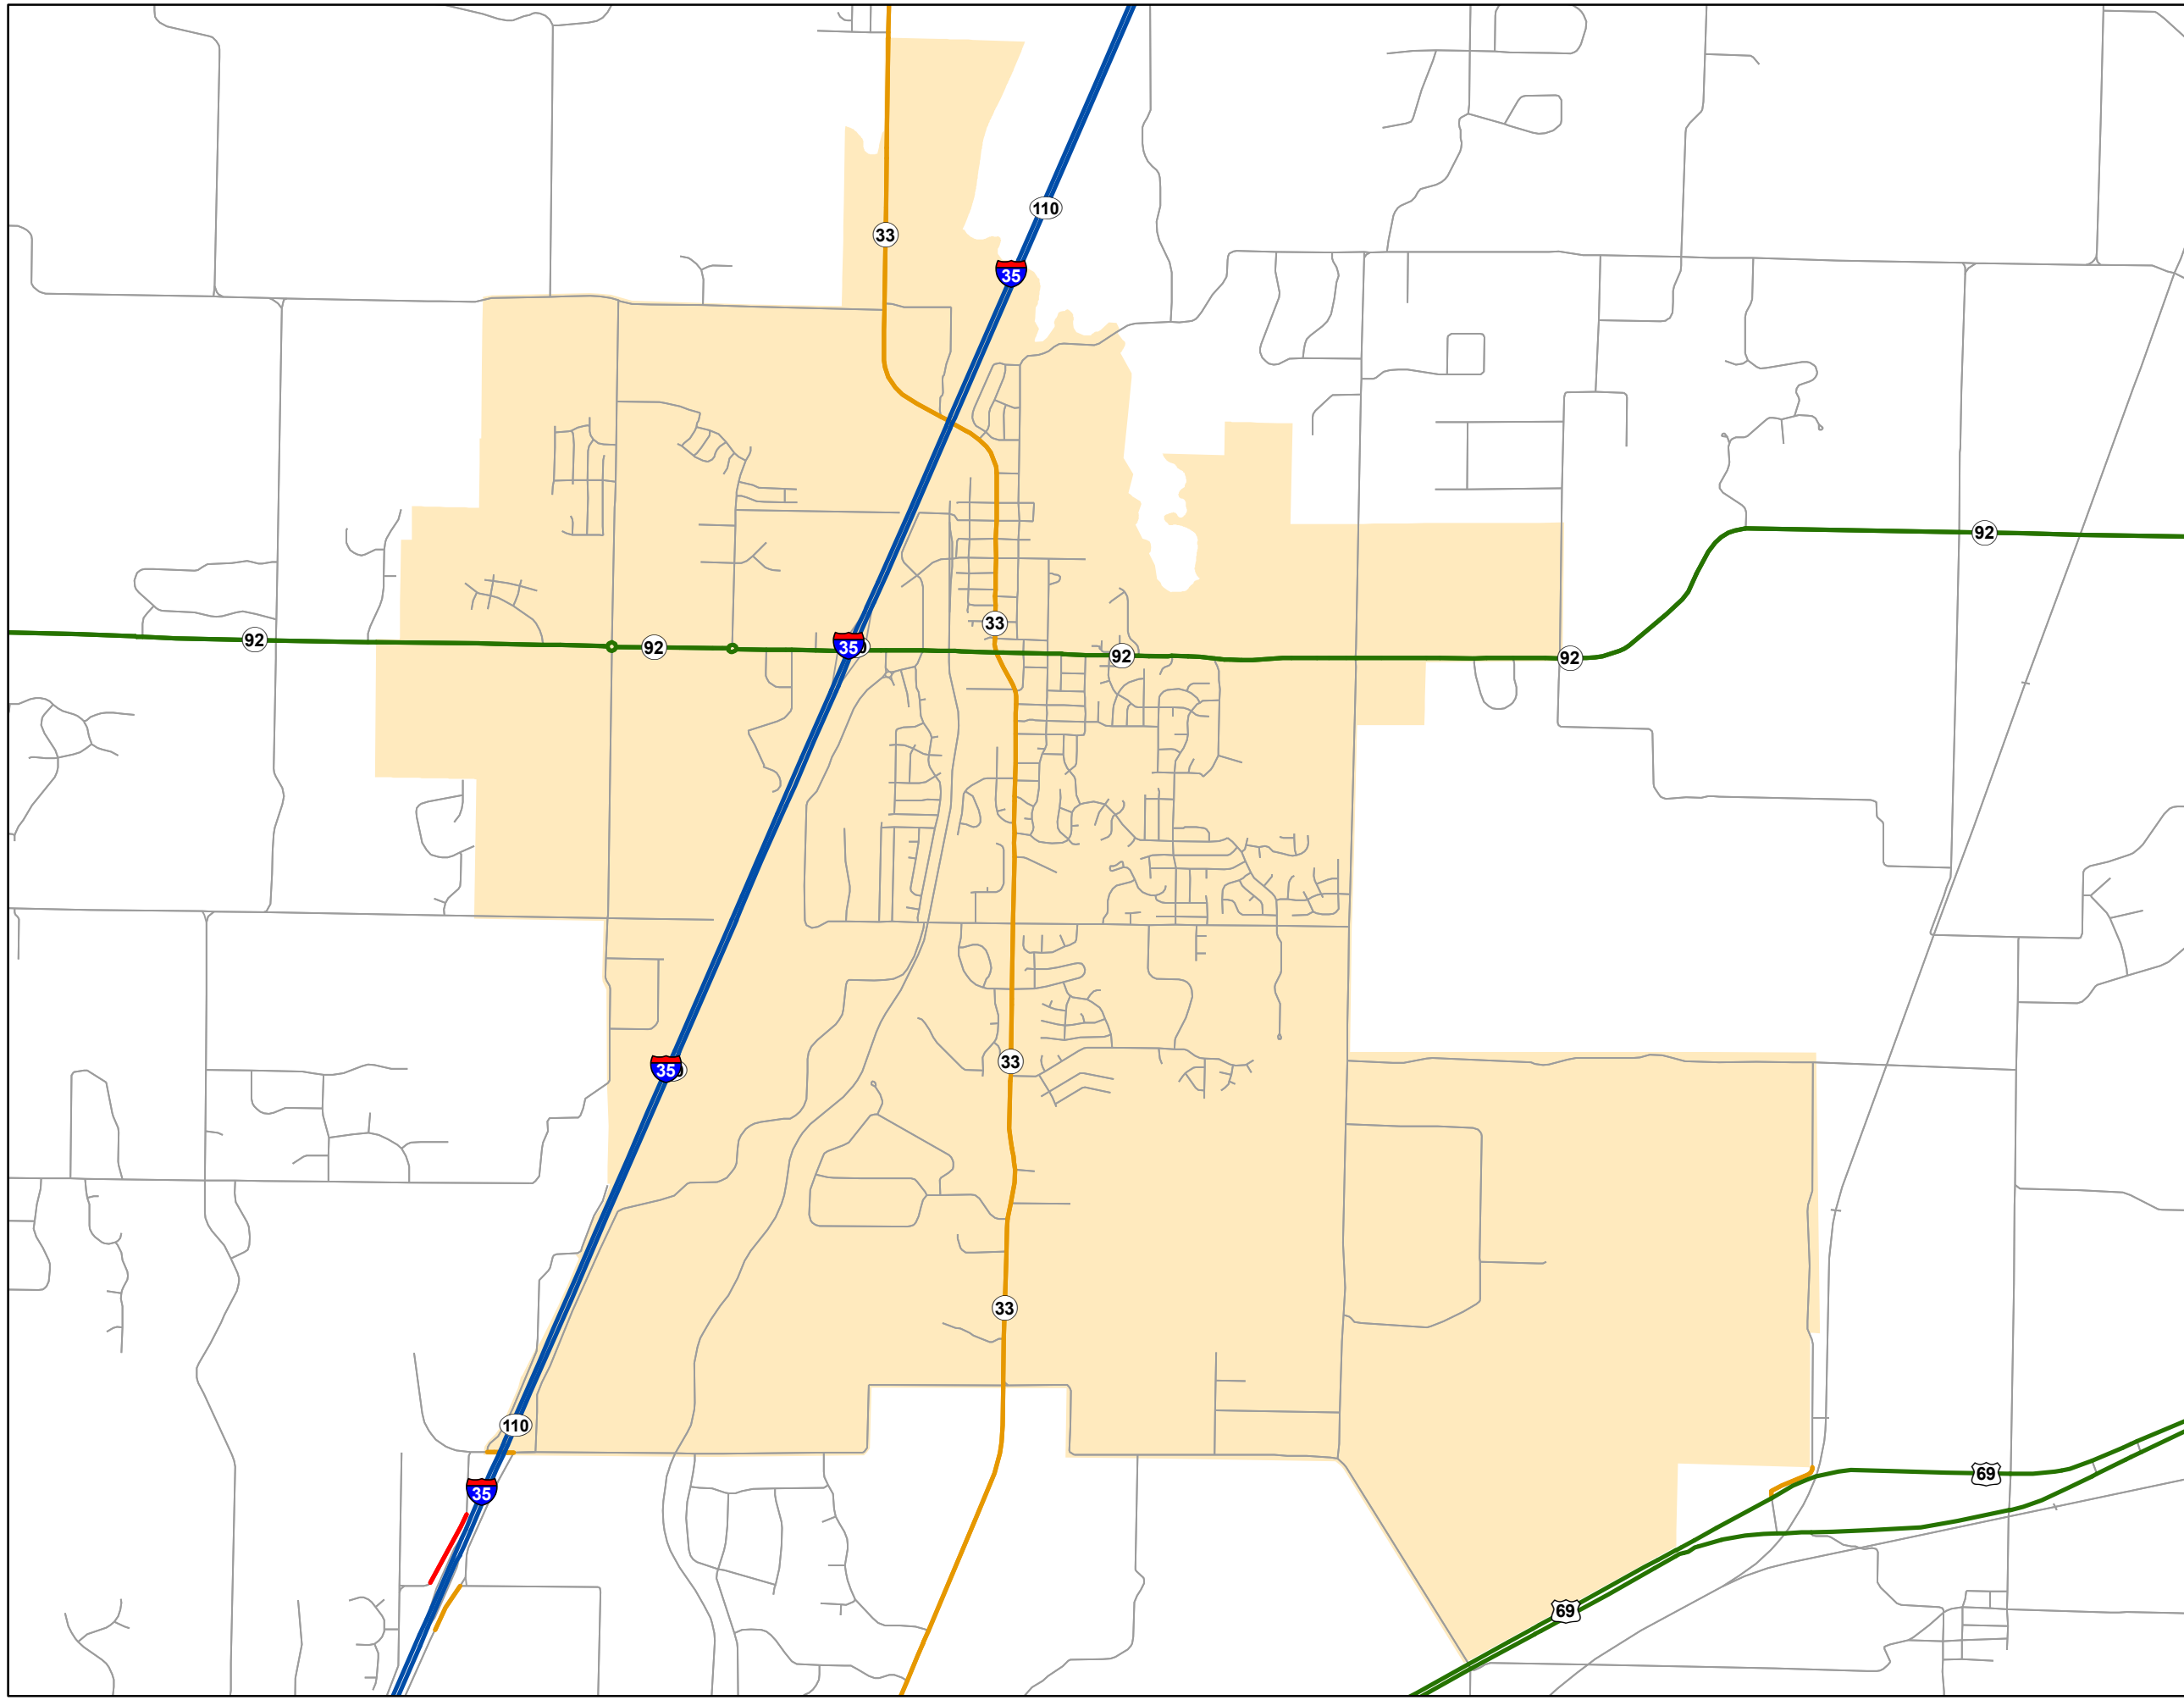

# State System Urban Area

**KEARNEY  
MISSOURI**

State System Class	Miles
Interstate	4.827
Primary	4.446
Supplementary	5.347
State Marked - NOS	
Other Roads	
Urban Area	

105 W. Capitol Ave.  
 Jefferson City, MO 65102  
 Phone (573) 526-5478  
 Fax (573) 526-8052  
 October 2018