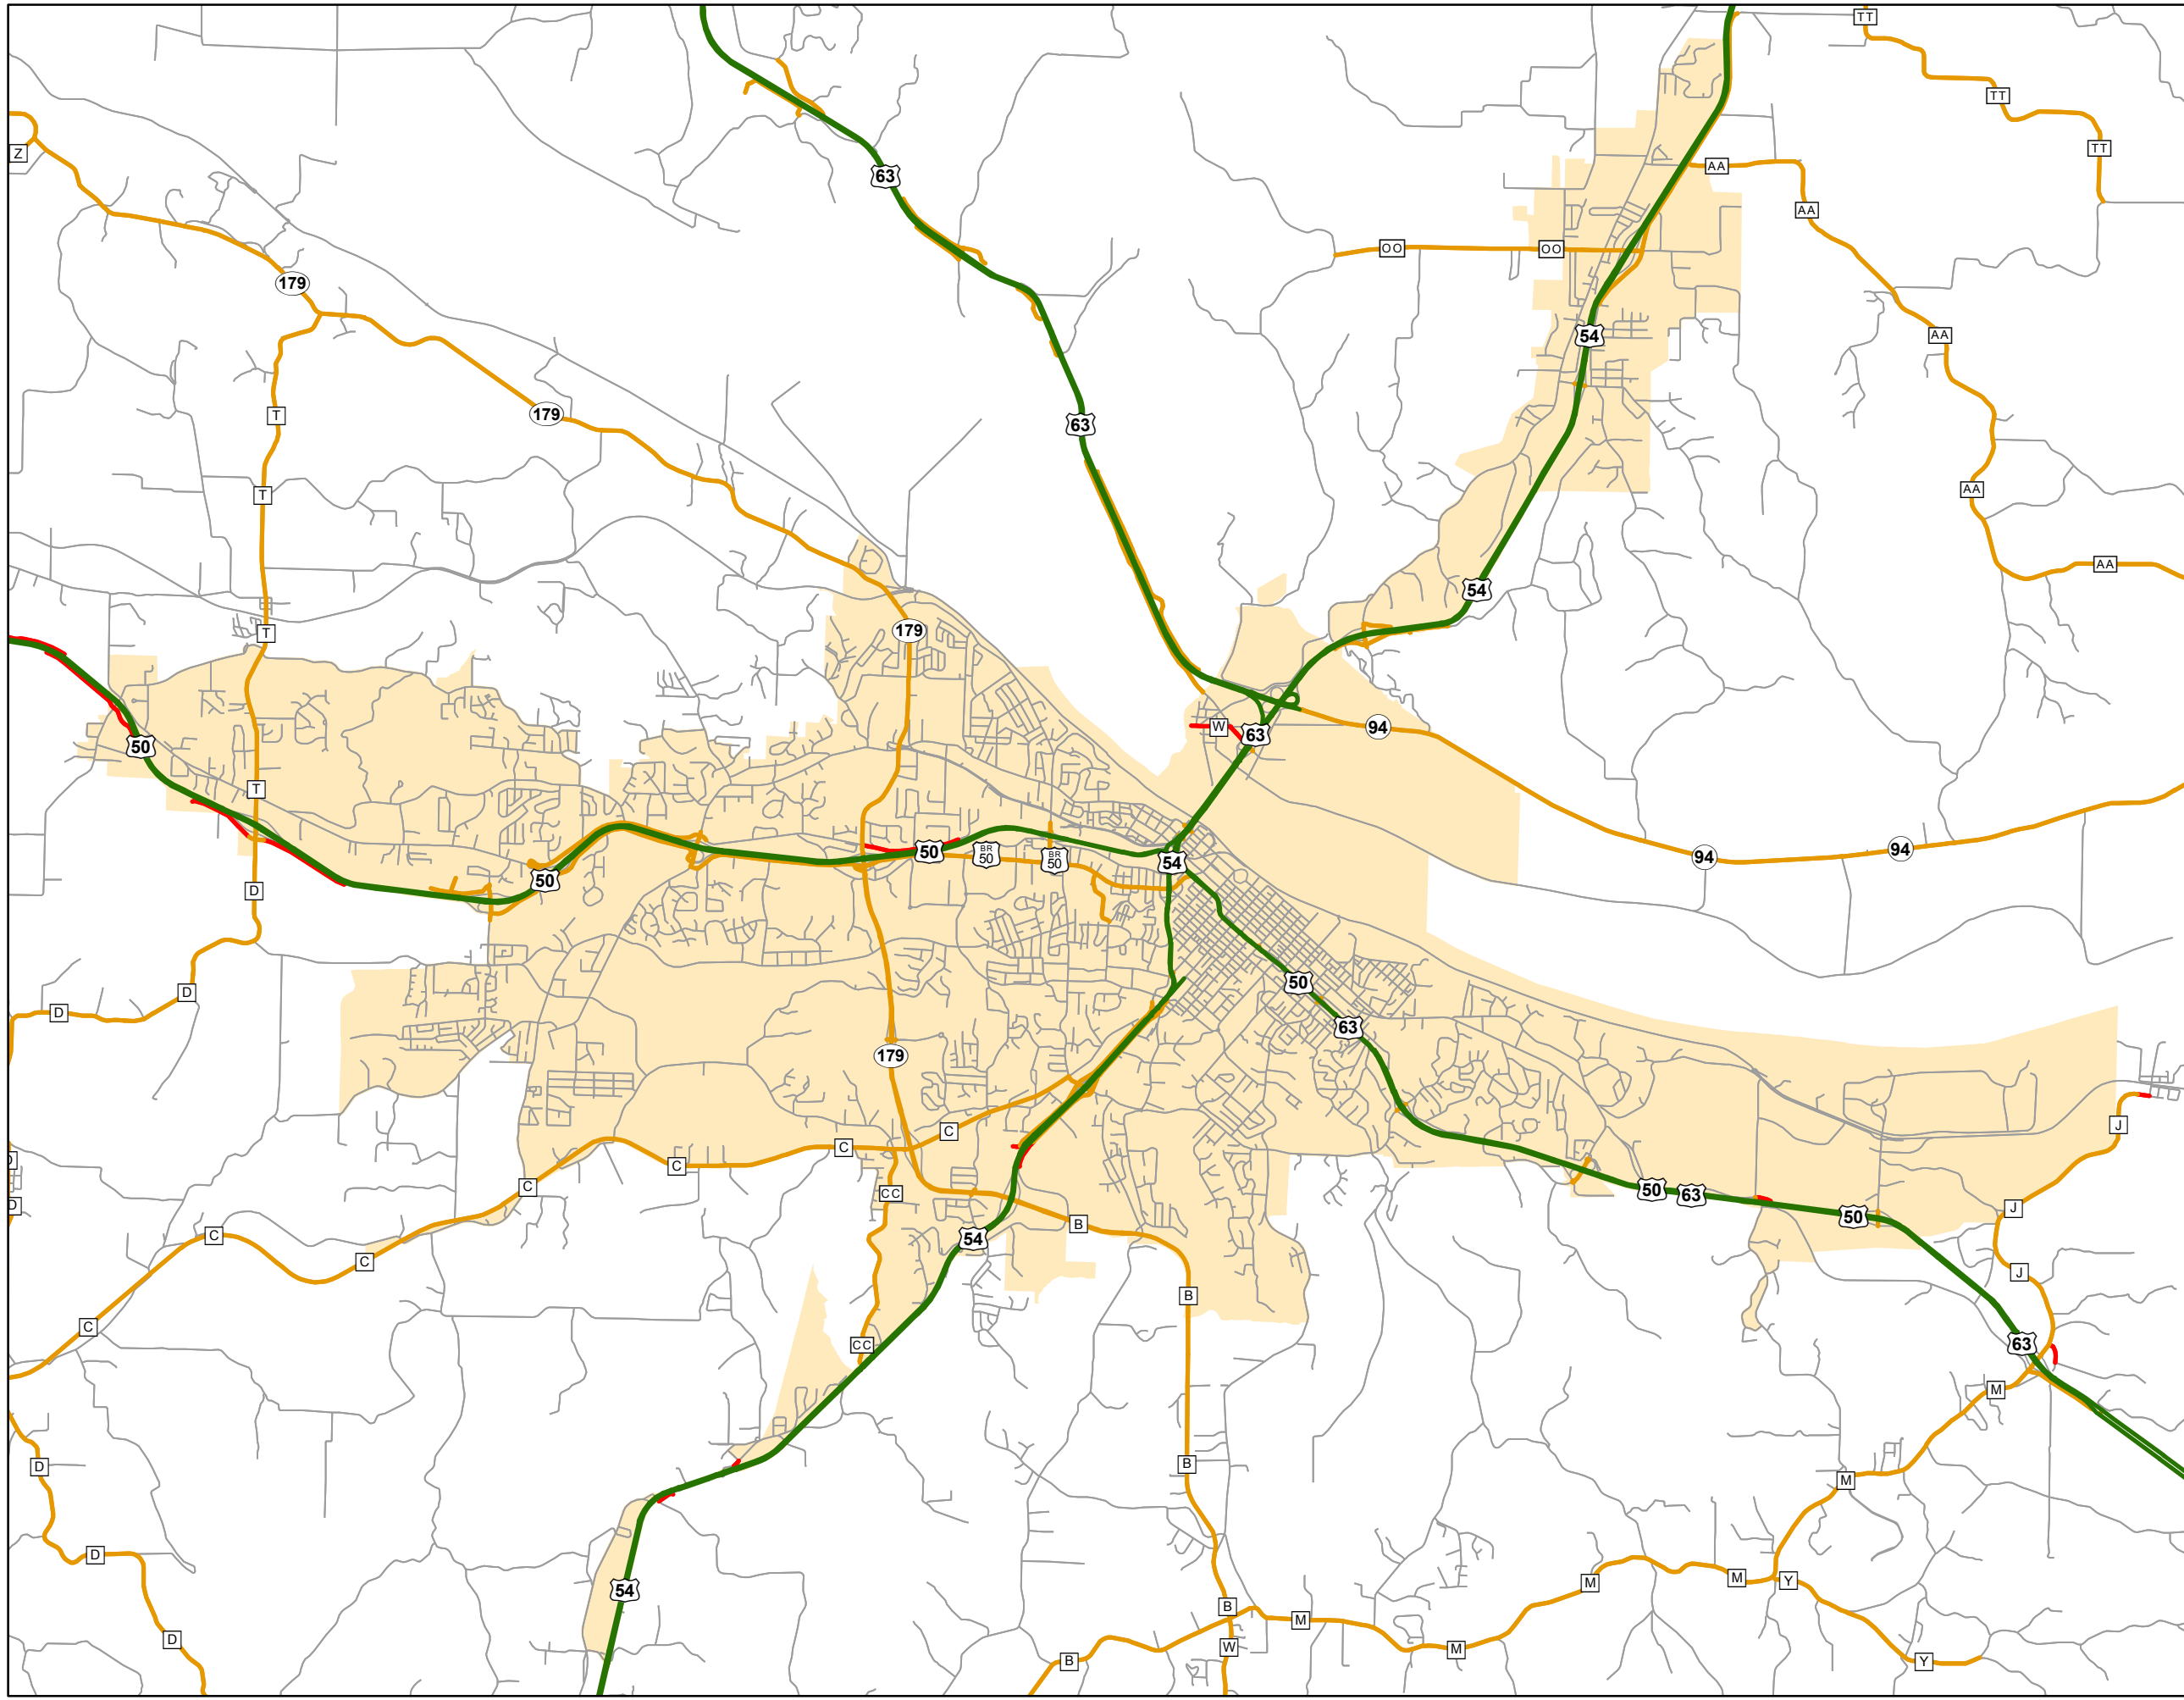

# State System Urban Area

## JEFFERSON CITY MISSOURI

State System Class	Miles
Interstate	0
Primary	36.565
Supplementary	42.2
State Marked - NOS	
Other Roads	
Urban Area	

105 W. Capitol Ave.  
 Jefferson City, MO 65102  
 Phone (573) 526-5478  
 Fax (573) 526-8052  
 October 2018