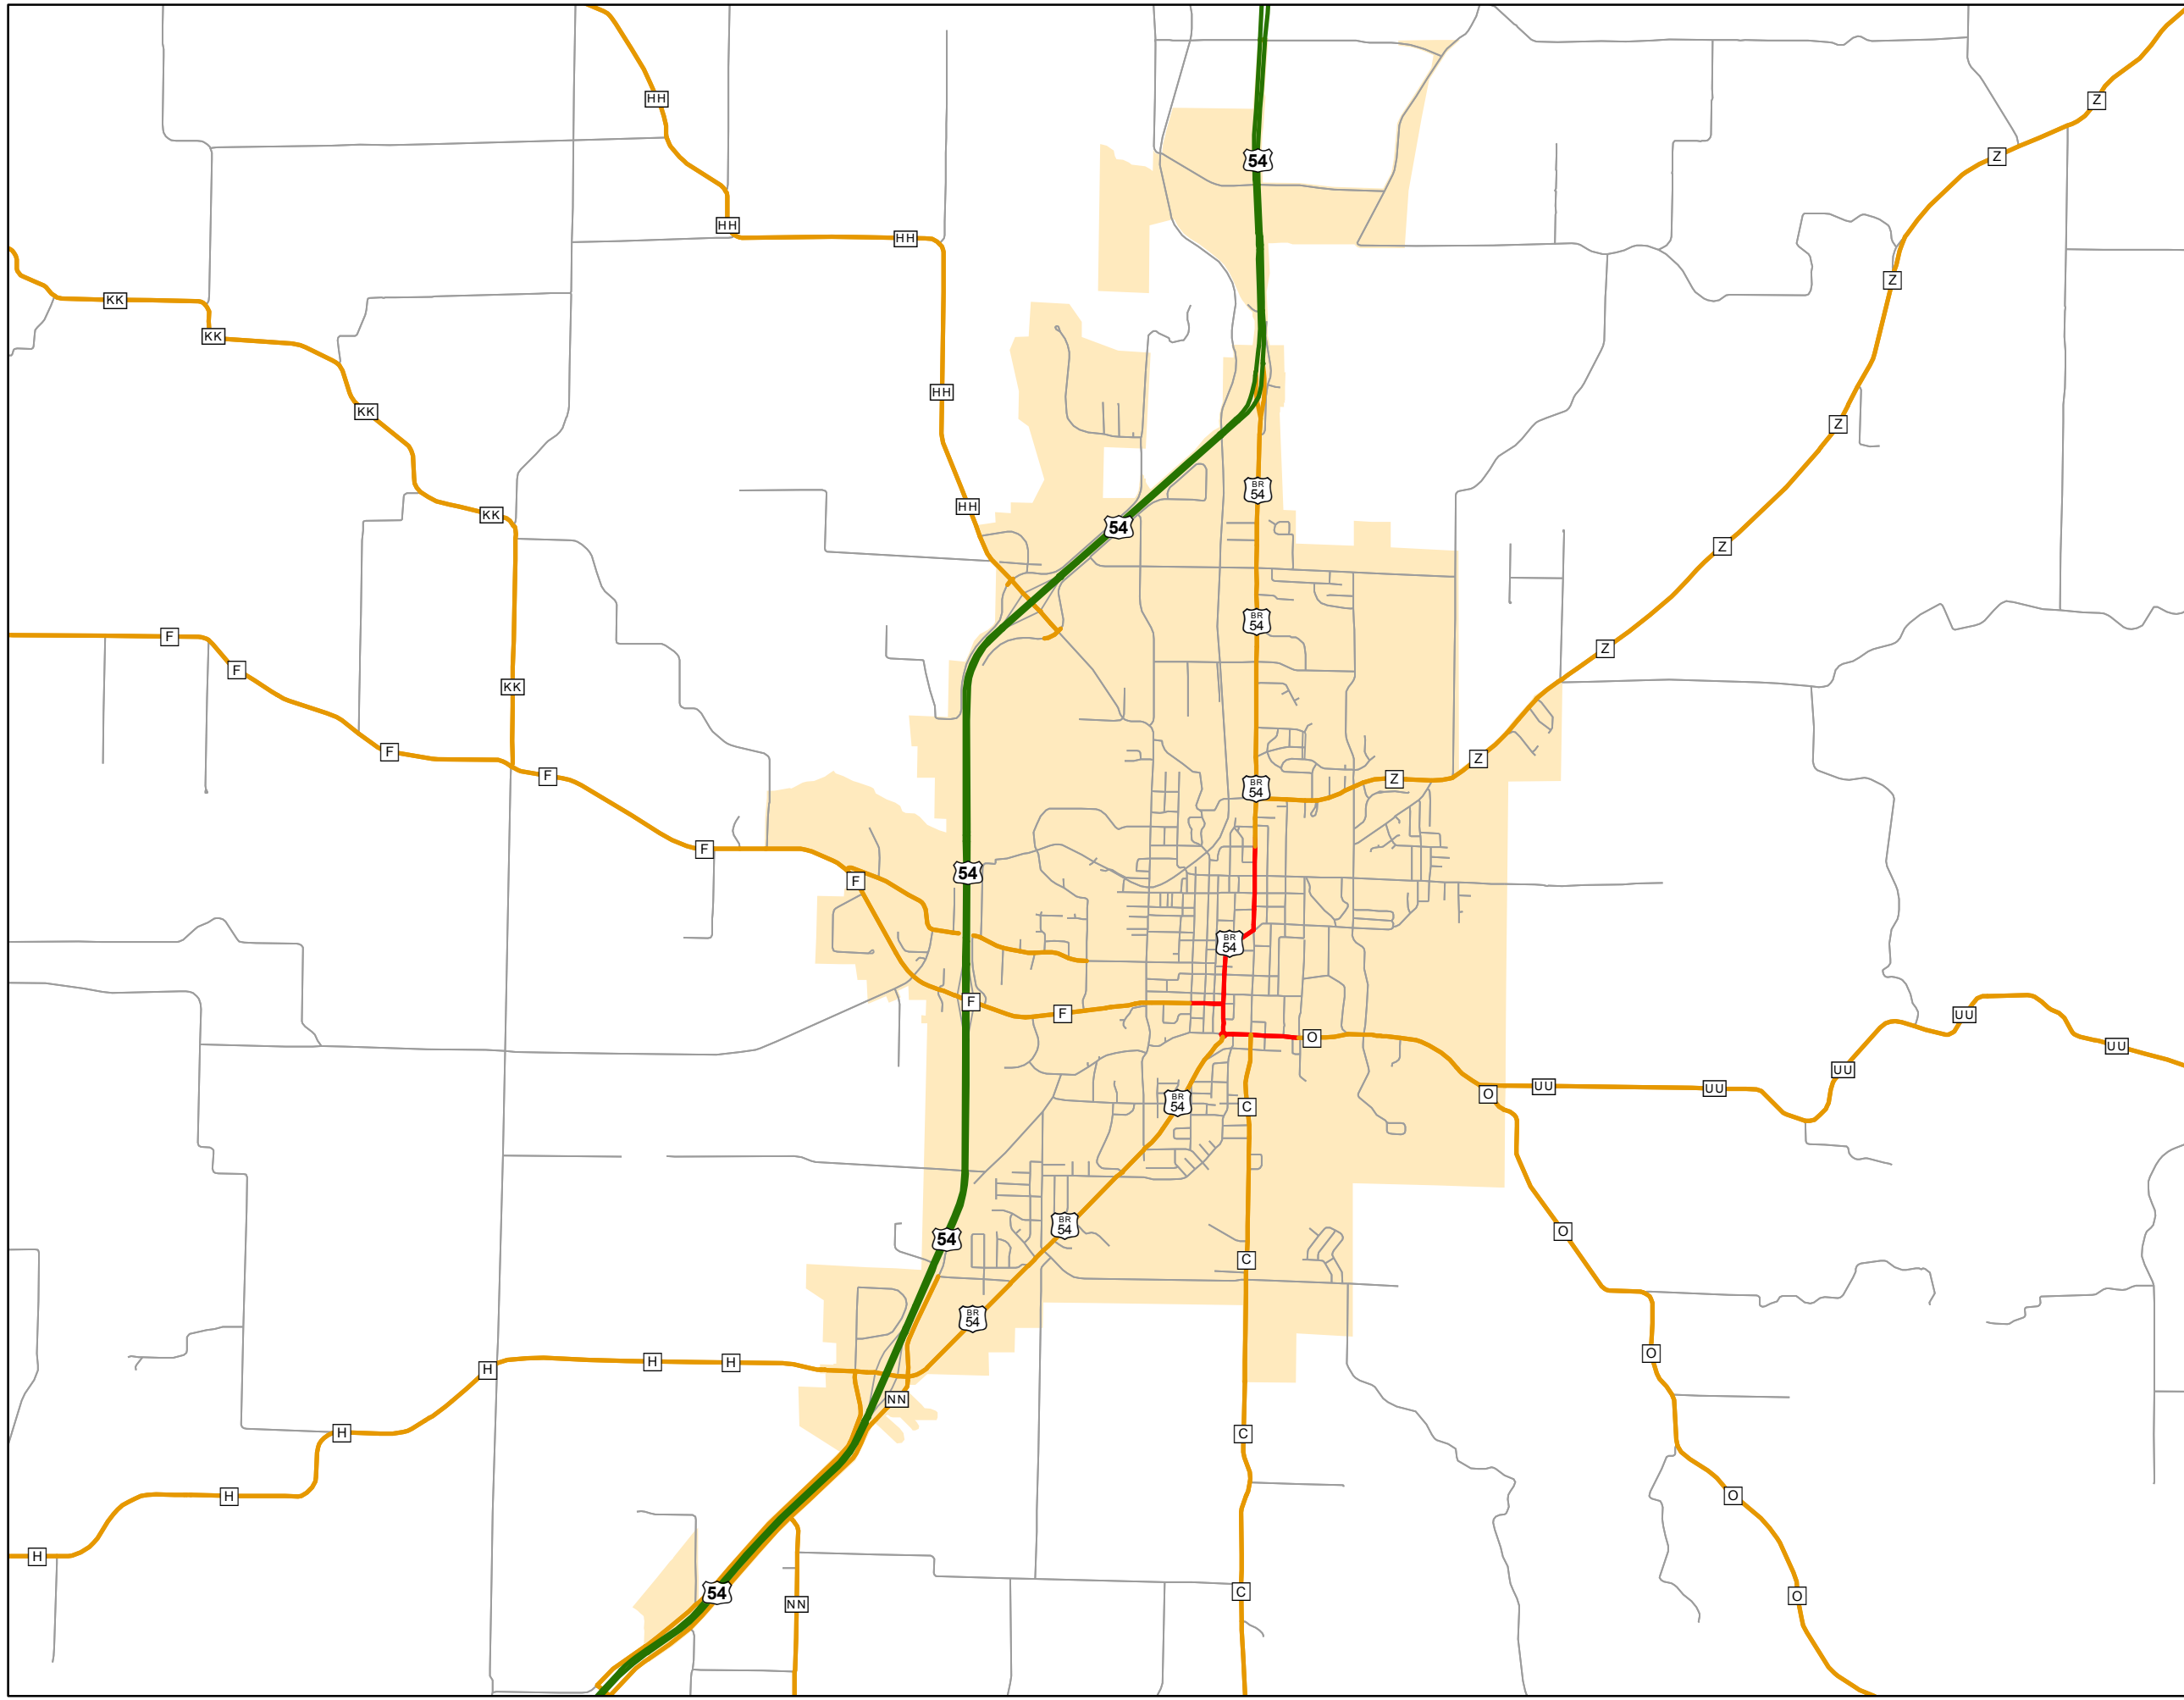

State System Urban Area

FULTON MISSOURI

State System Class	Miles
Interstate	0
Primary	9.118
Supplementary	18.624
State Marked - NOS	
Other Roads	
Urban Area	

105 W. Capitol Ave.
 Jefferson City, MO 65102
 Phone (573) 526-5478
 Fax (573) 526-8052
 October 2018