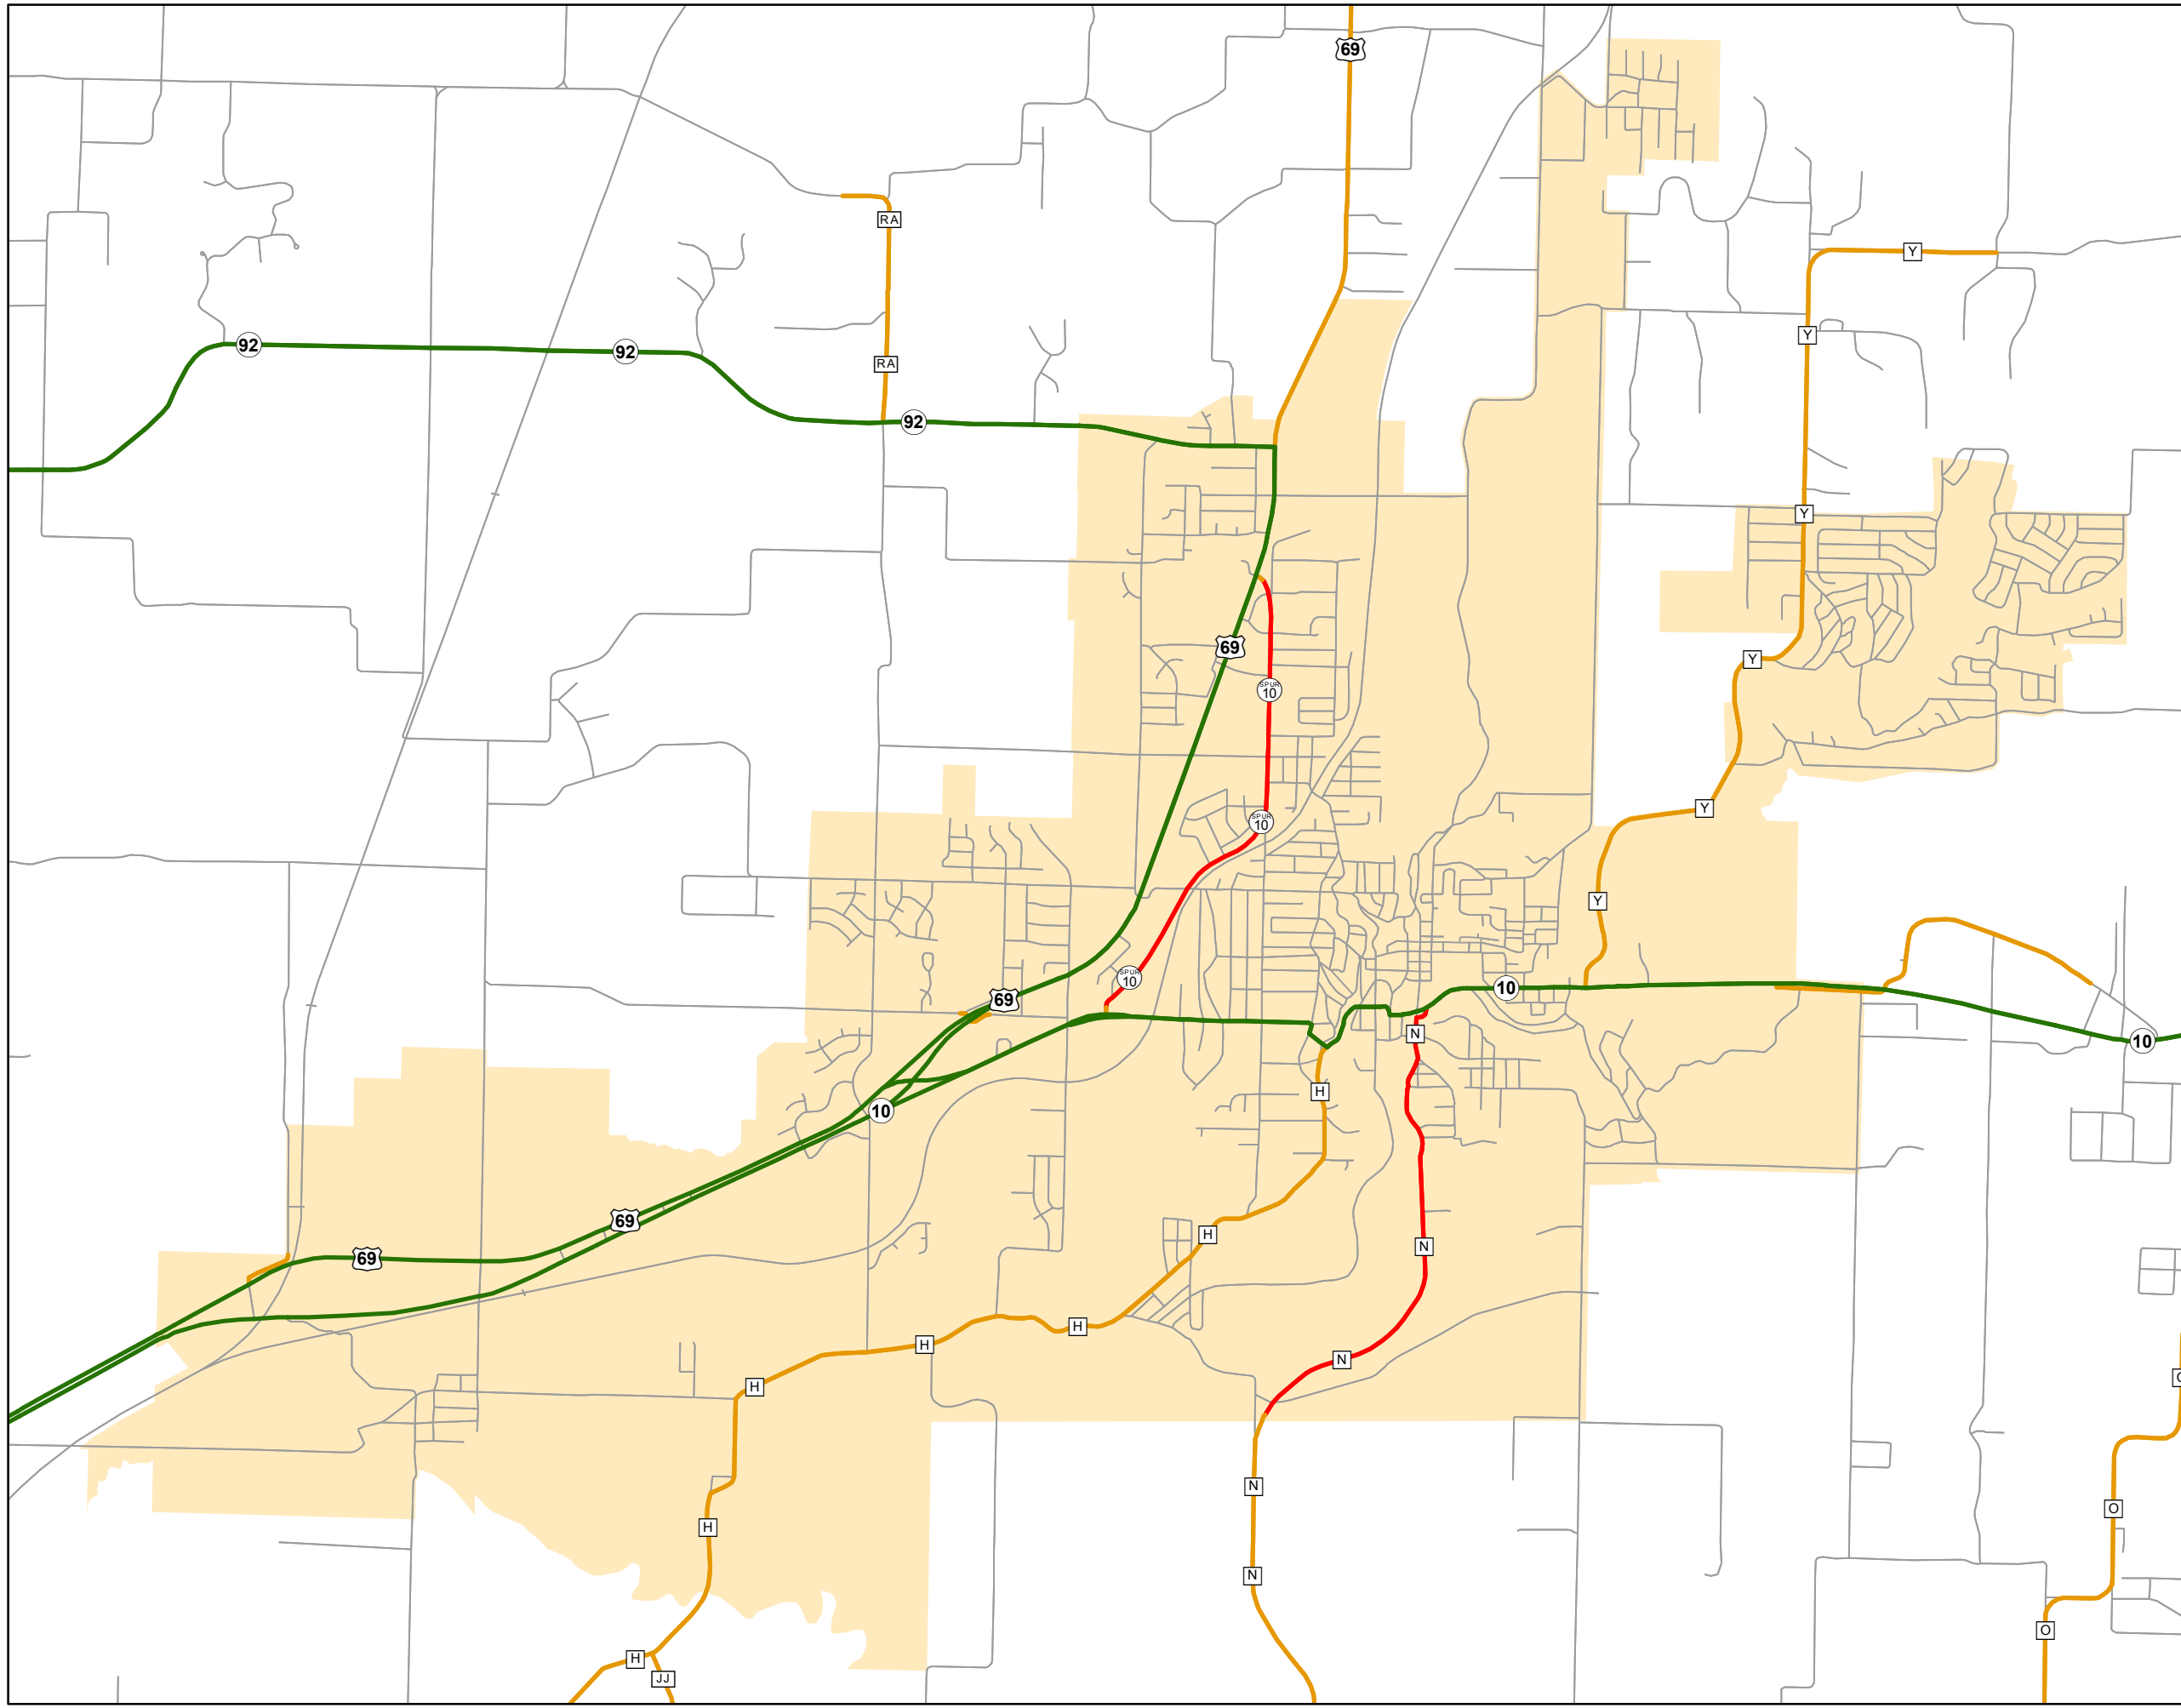

State System Urban Area

EXCELSIOR SPRINGS MISSOURI

State System Class	Miles
Interstate	0
Primary	10.894
Supplementary	7.589
State Marked - NOS	
Other Roads	
Urban Area	

105 W. Capitol Ave.
Jefferson City, MO 65102
Phone (573) 526-5478
Fax (573) 526-8052