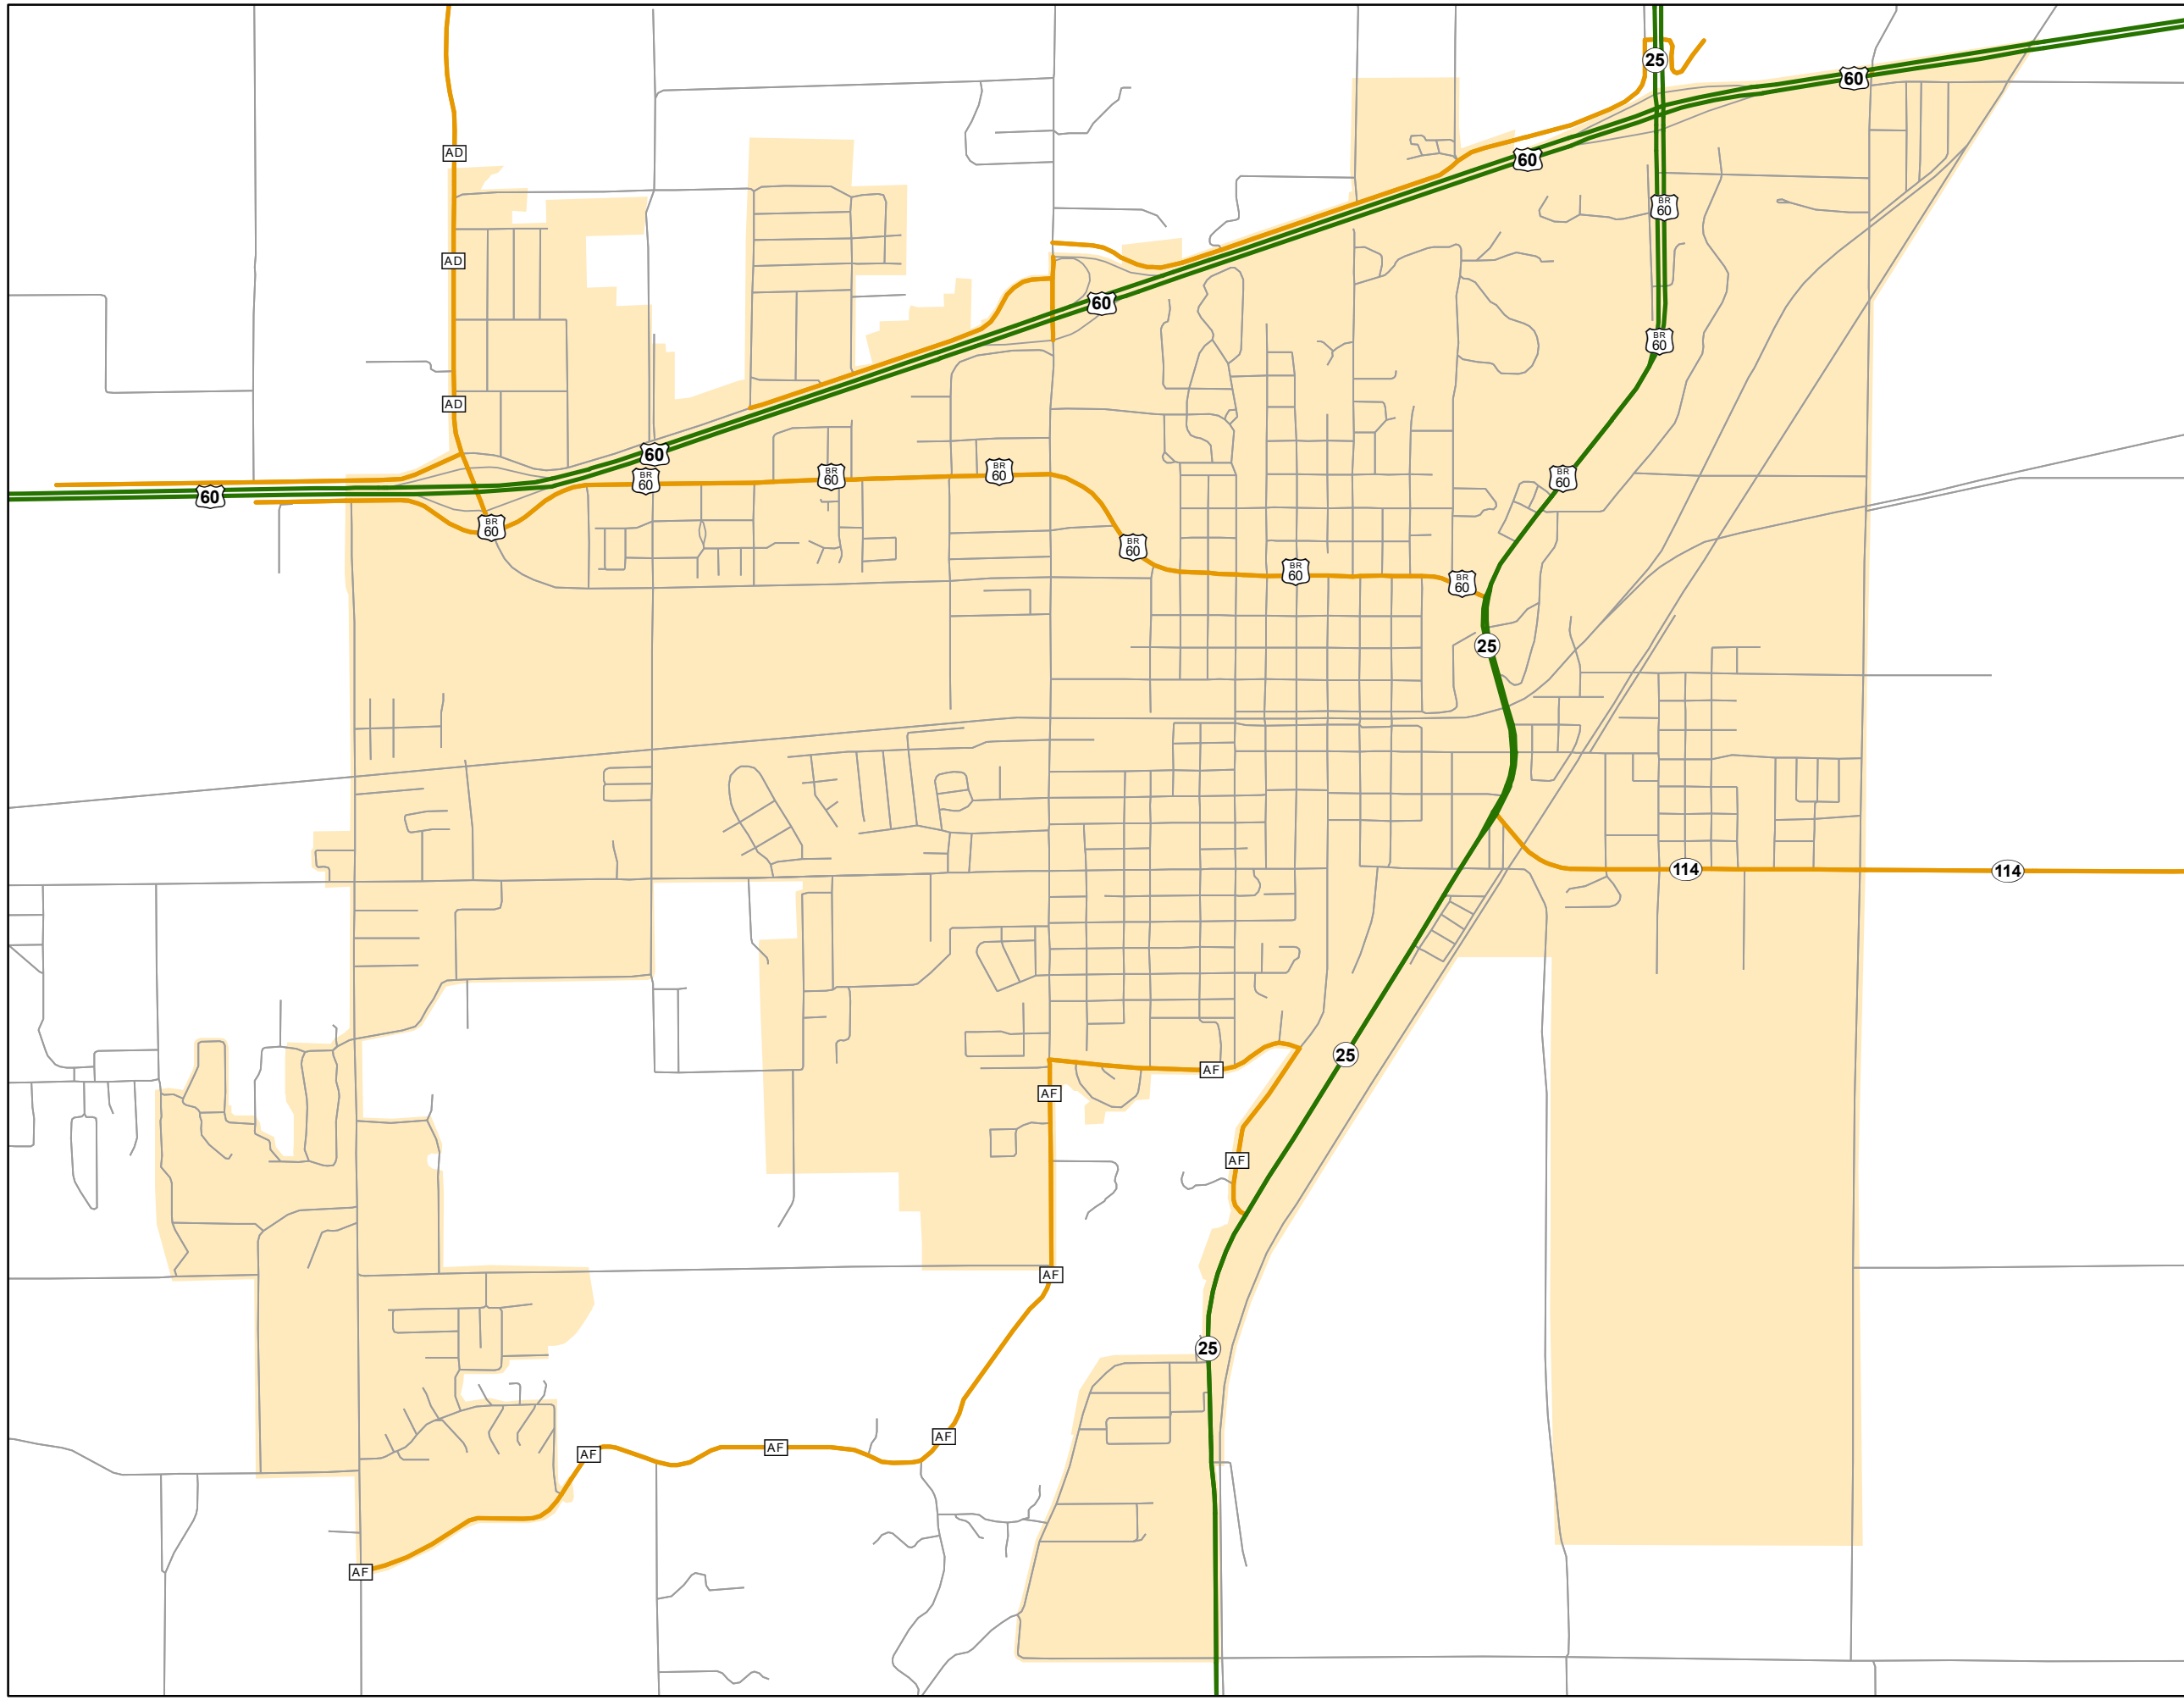

State System Urban Area

DEXTER MISSOURI

State System Class	Miles
Interstate	0
Primary	8.819
Supplementary	9.772
State Marked - NOS	
Other Roads	
Urban Area	

105 W. Capitol Ave.
 Jefferson City, MO 65102
 Phone (573) 526-5478
 Fax (573) 526-8052
 October 2018