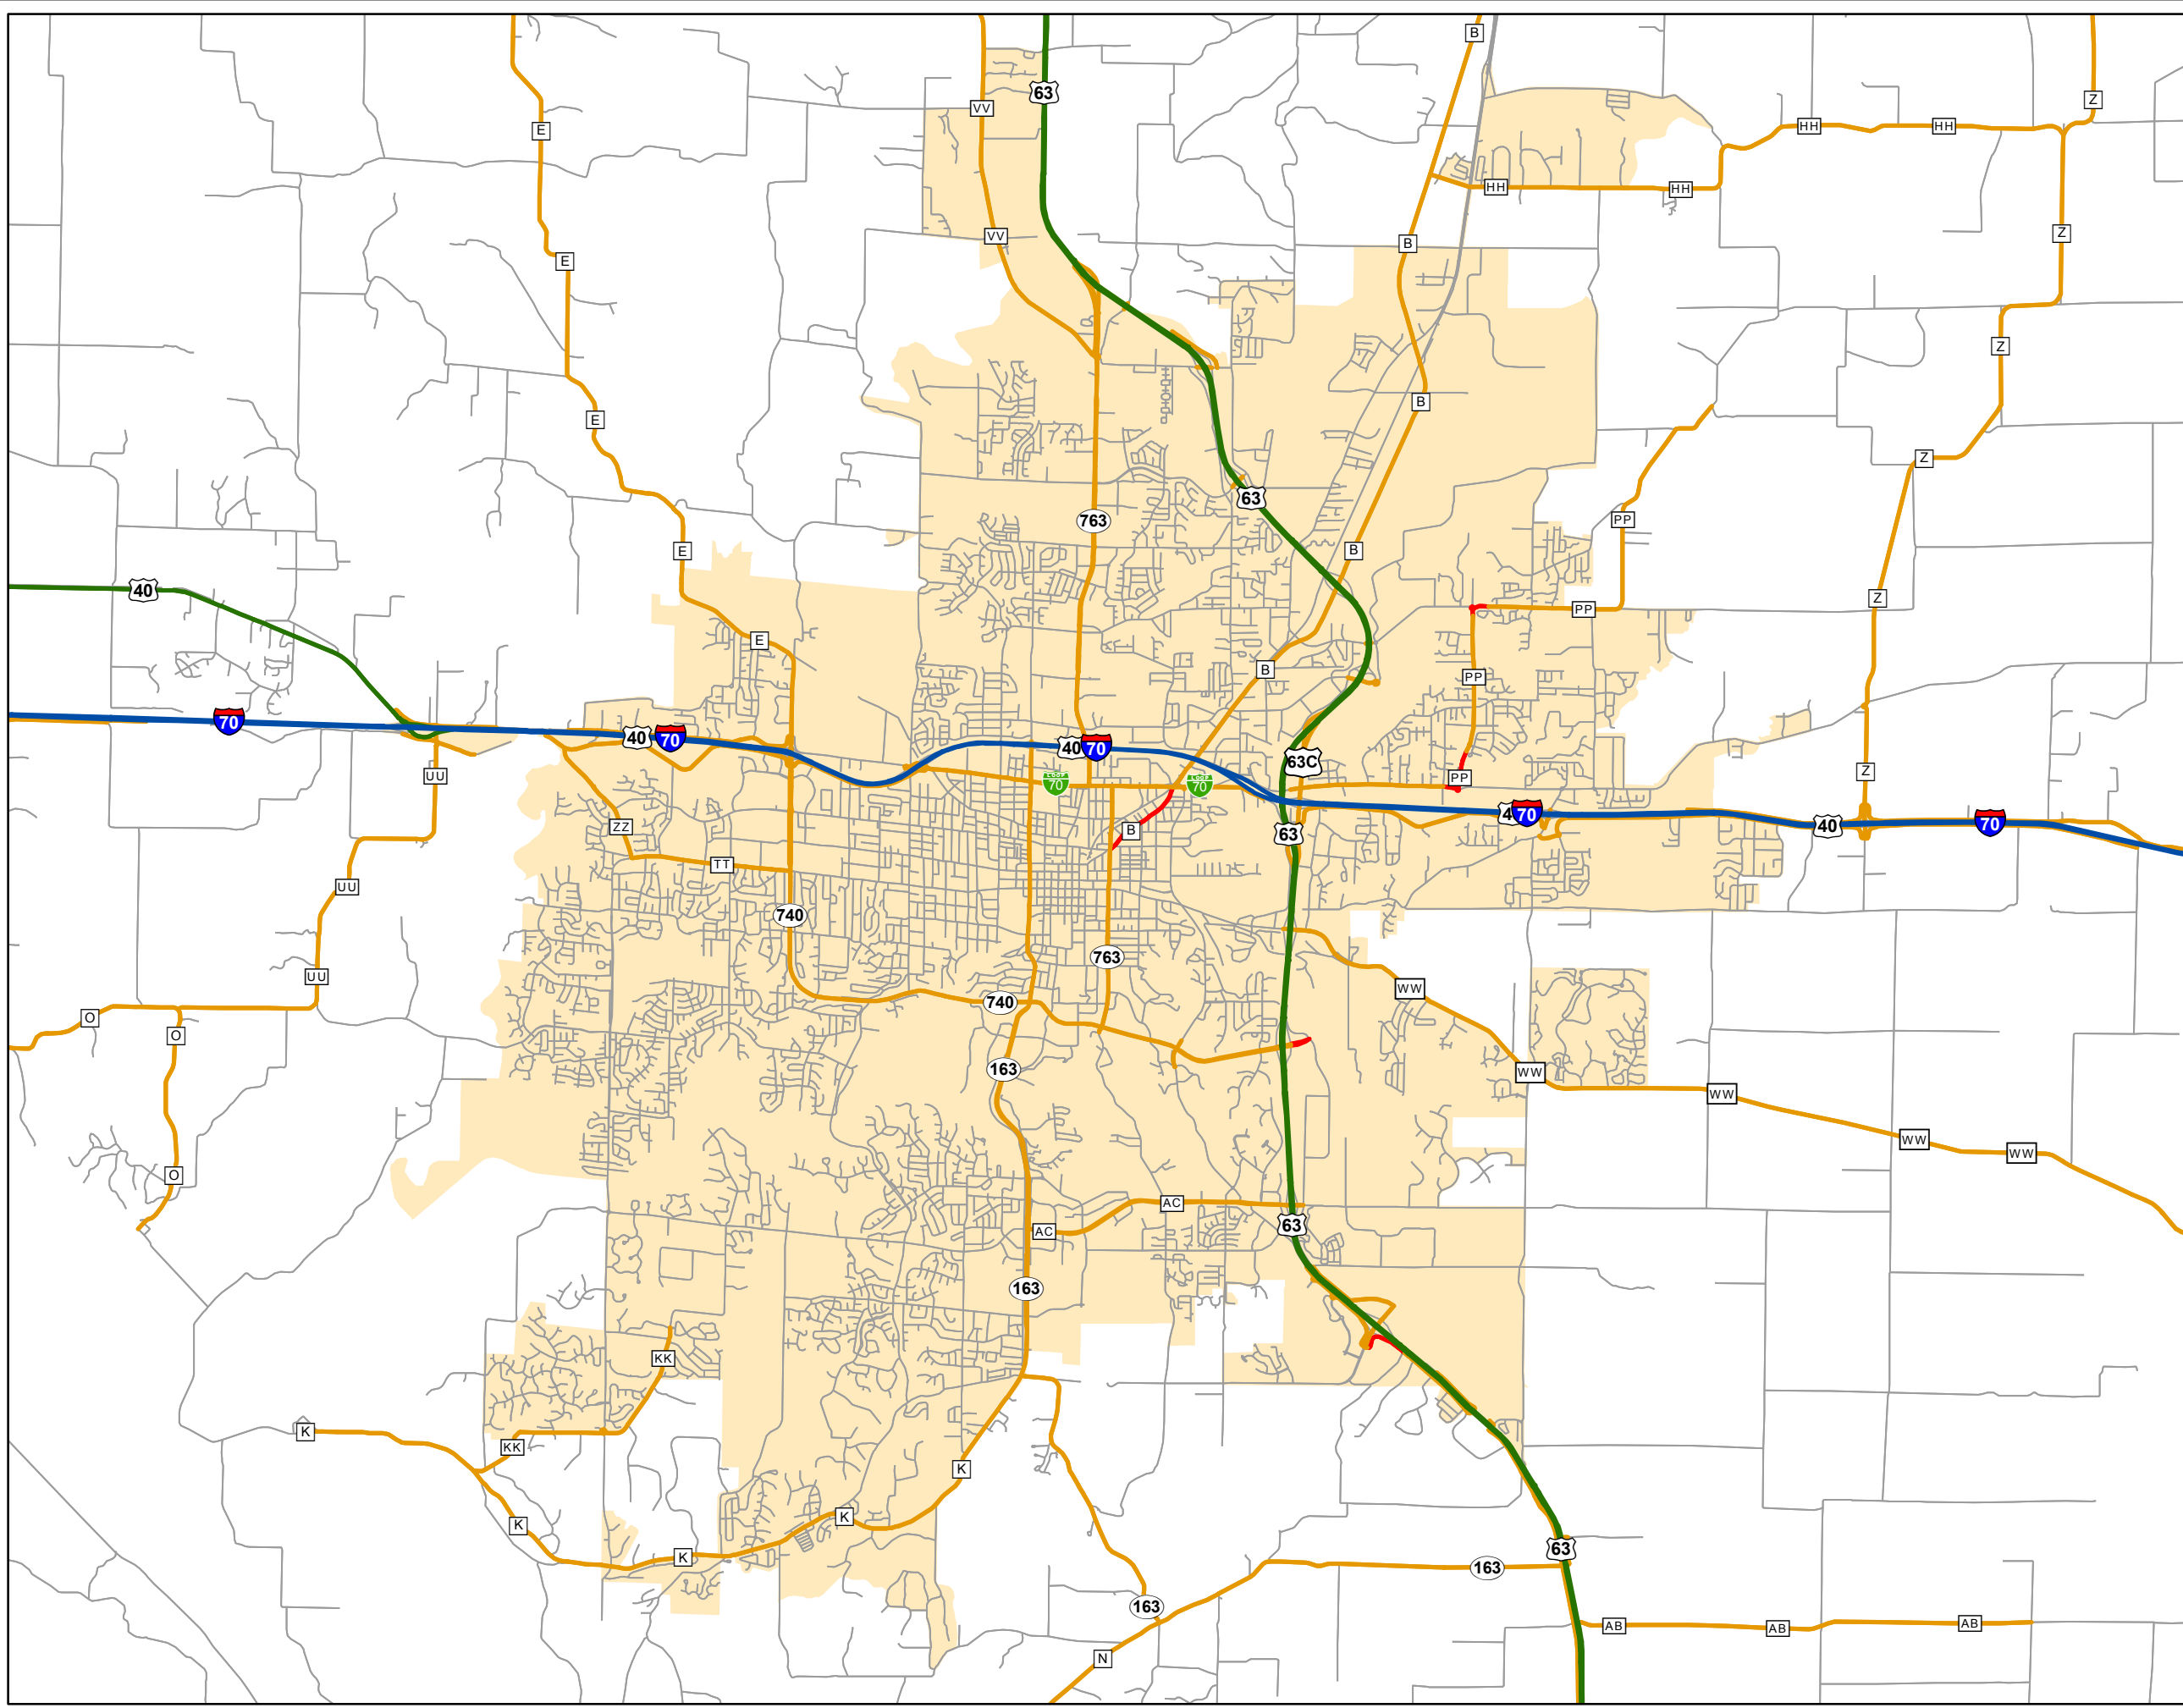

# State System Urban Area

## COLUMBIA MISSOURI

State System Class	Miles
Interstate	11.406
Primary	14.973
Supplementary	70.033
State Marked - NOS	
Other Roads	
Urban Area	

105 W. Capitol Ave.  
 Jefferson City, MO 65102  
 Phone (573) 526-5478  
 Fax (573) 526-8052  
 October 2018