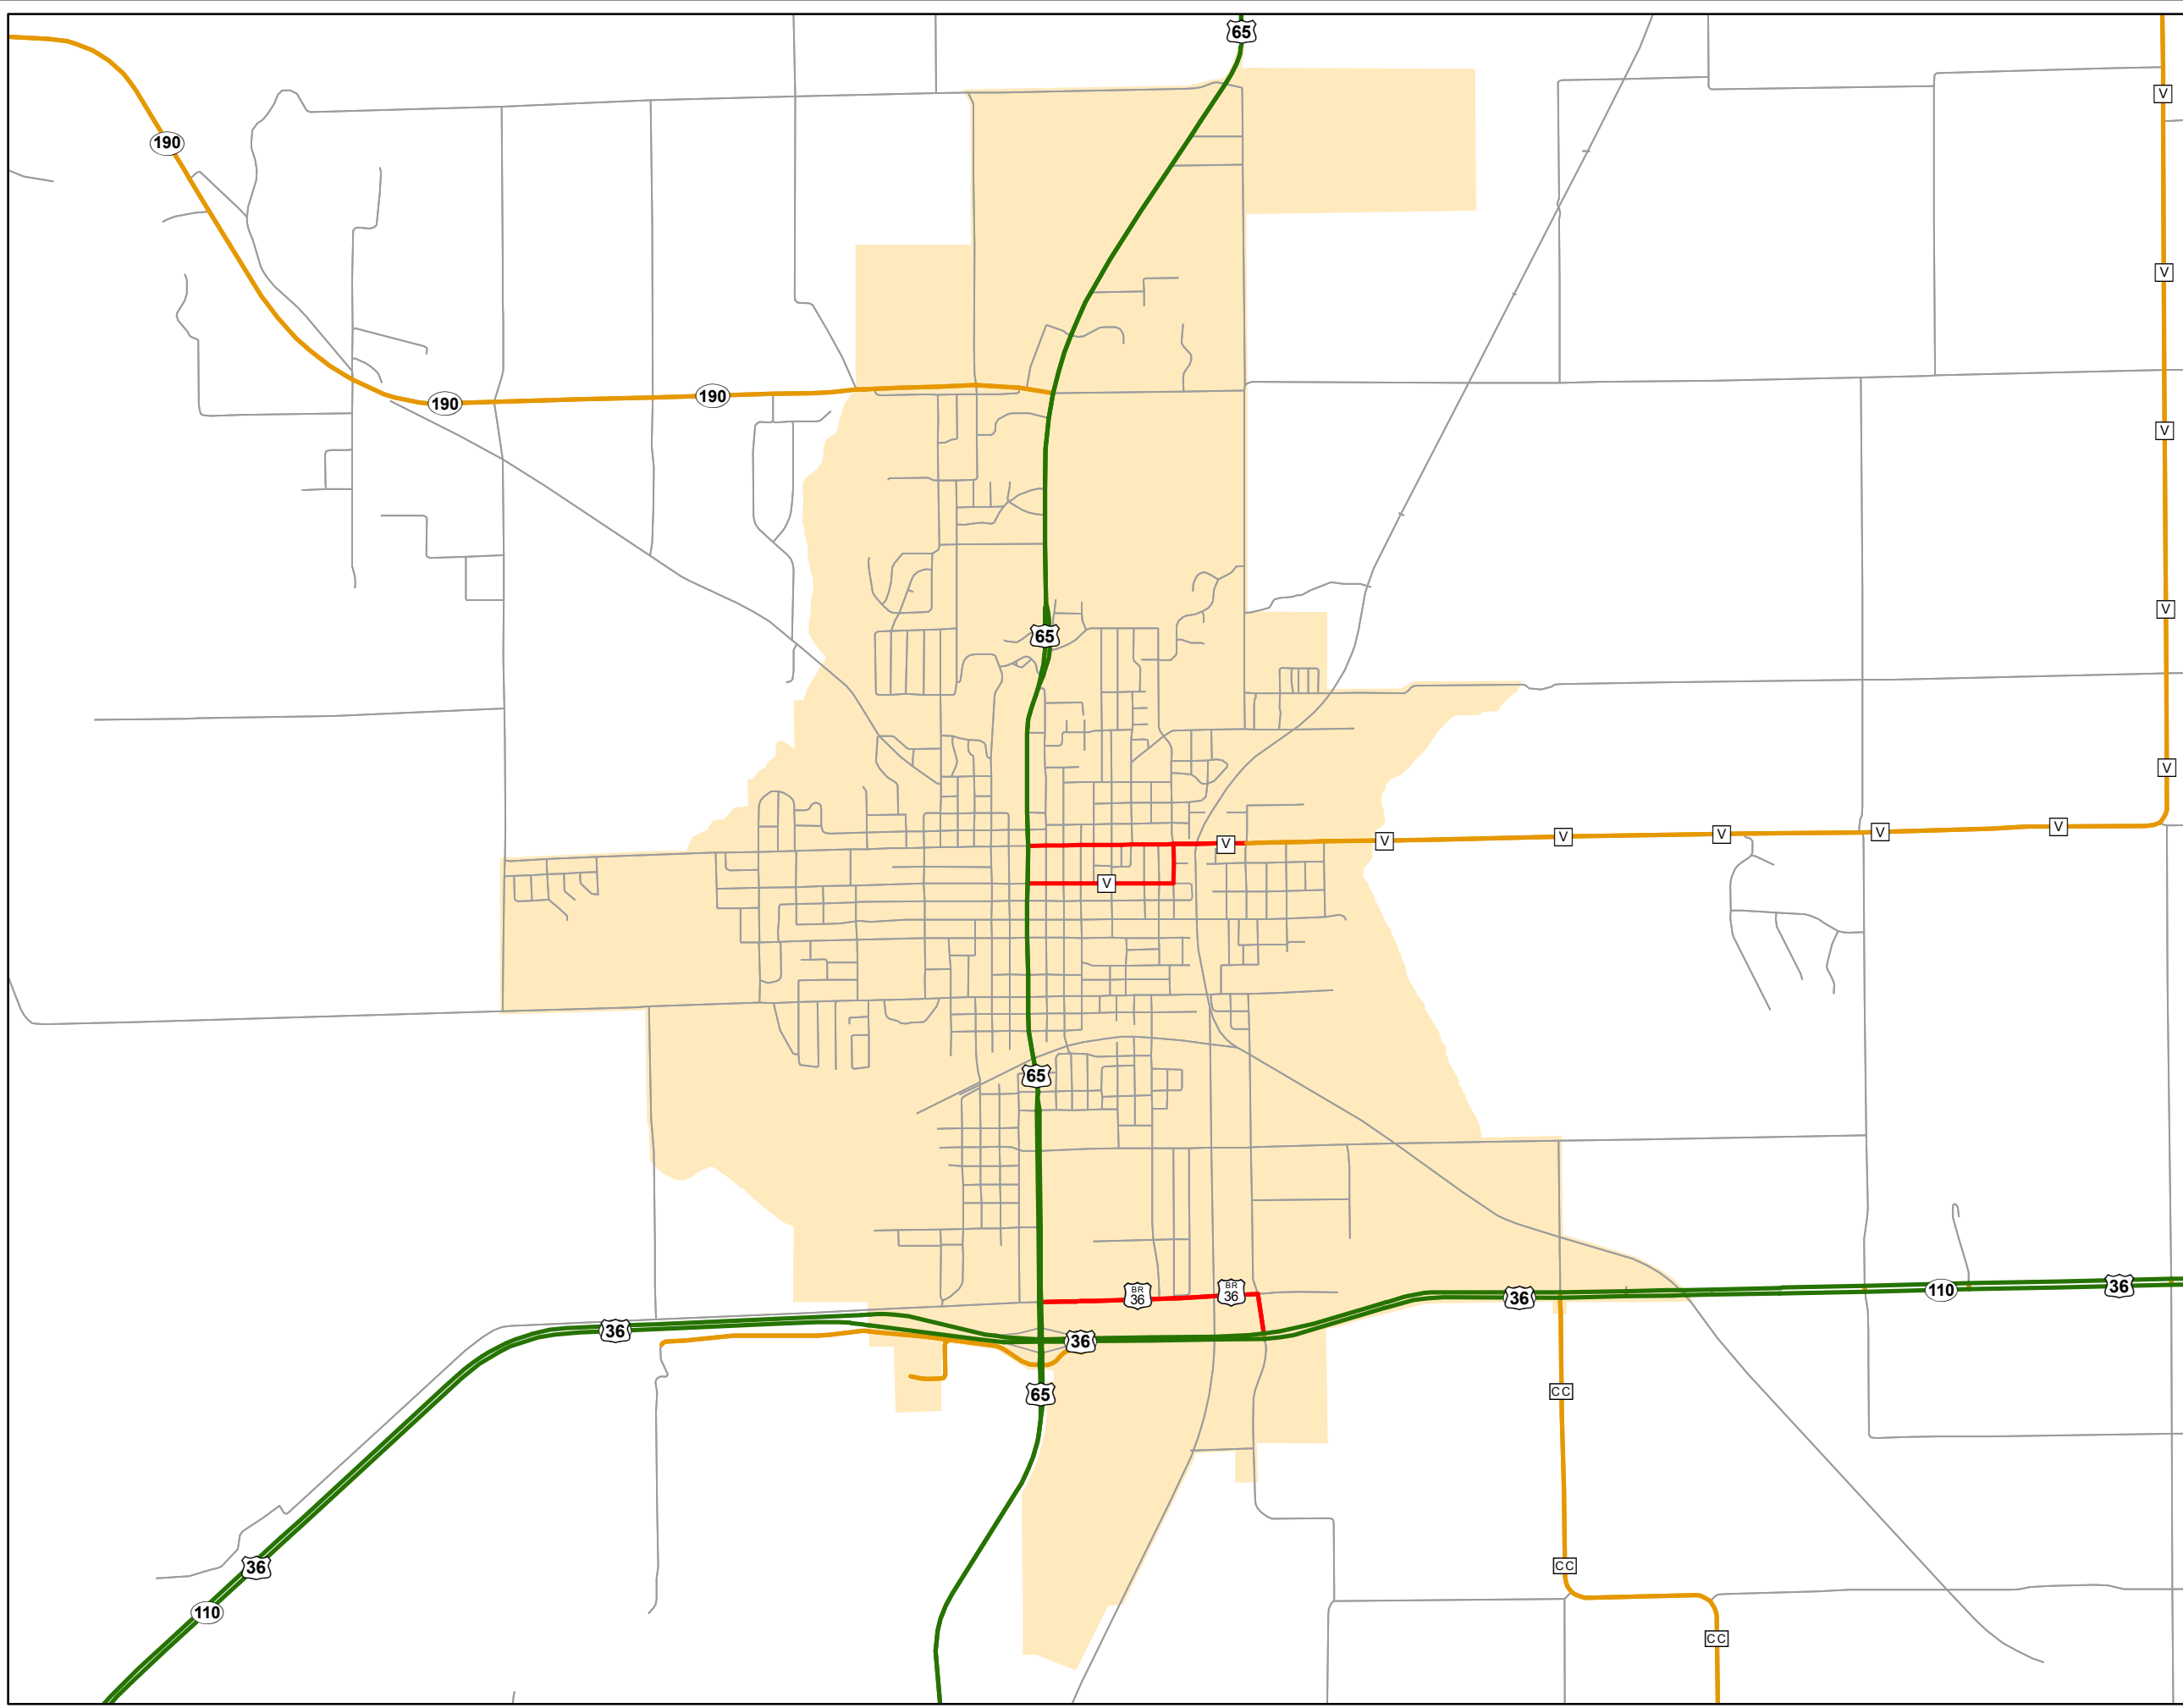

State System Urban Area CHILLICOTHE MISSOURI

State System Class	Miles
Interstate	0
Primary	7.319
Supplementary	2.11
State Marked - NOS	
Other Roads	
Urban Area	

105 W. Capitol Ave.
 Jefferson City, MO 65102
 Phone (573) 526-5478
 Fax (573) 526-8052
 October 2018