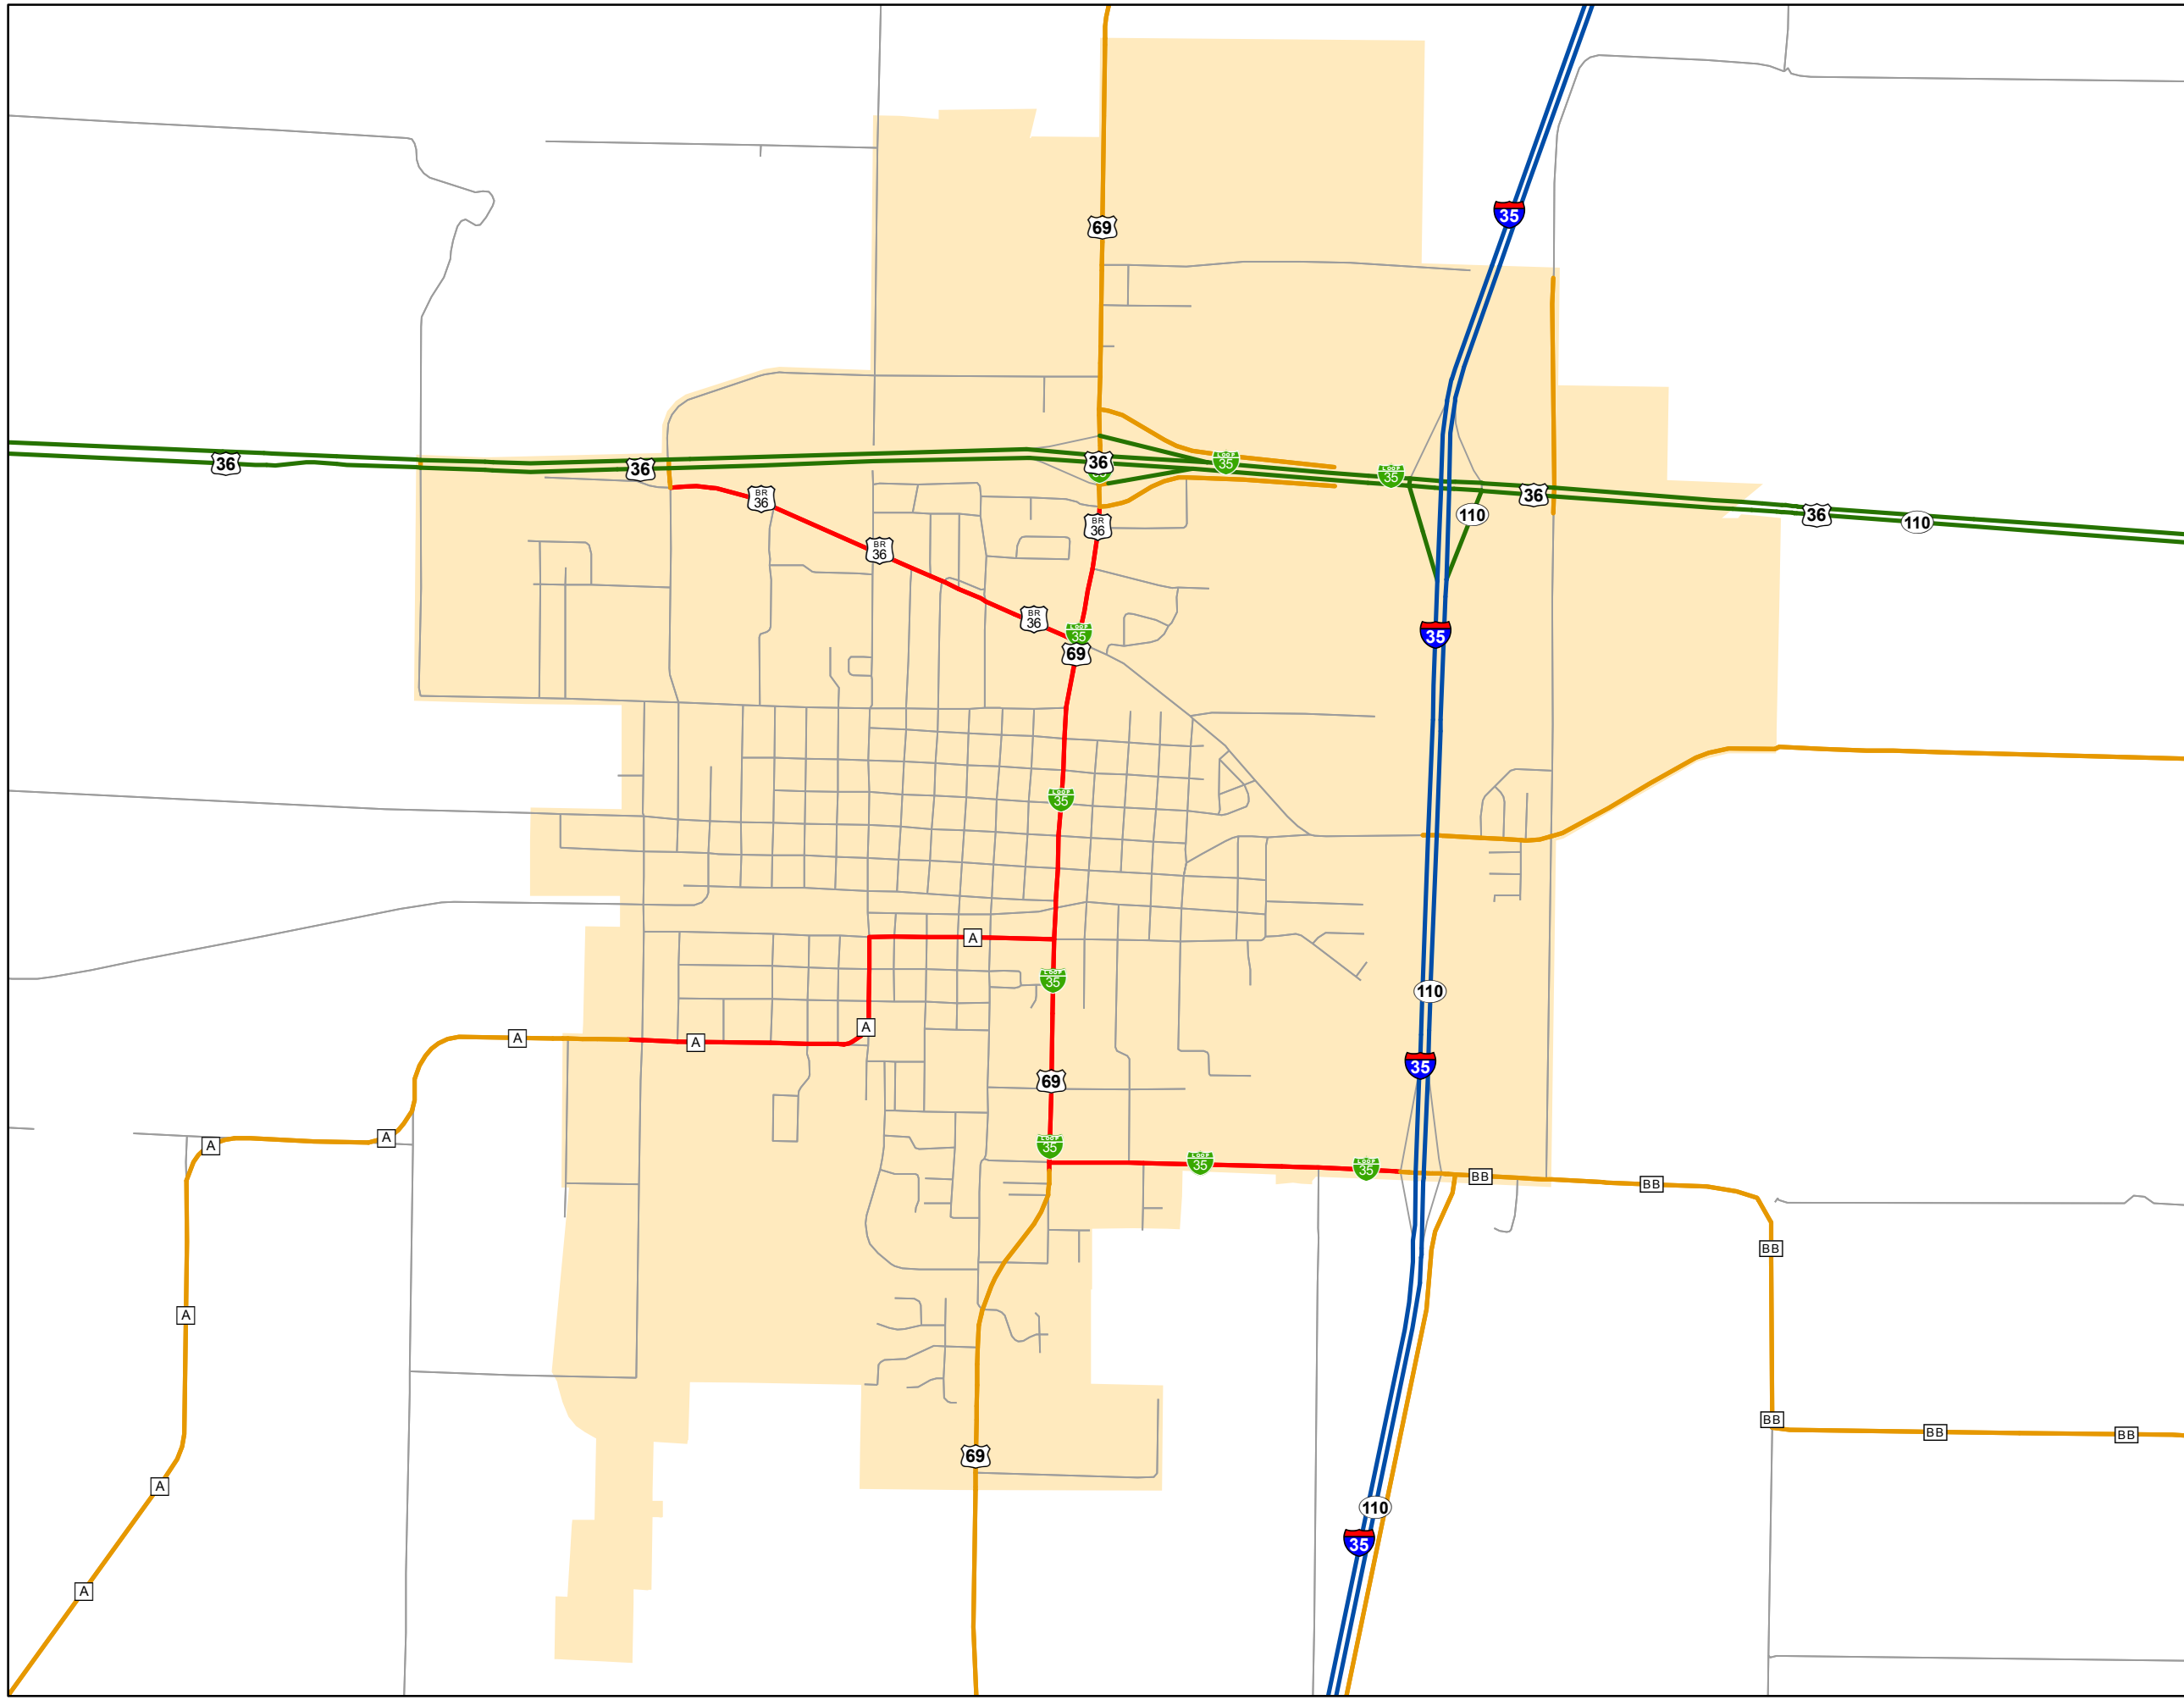

State System Urban Area

CAMERON MISSOURI

State System Class	Miles
Interstate	2.048
Primary	3.382
Supplementary	4.804
State Marked - NOS	
Other Roads	
Urban Area	

105 W. Capitol Ave.
 Jefferson City, MO 65102
 Phone (573) 526-5478
 Fax (573) 526-8052
 October 2018