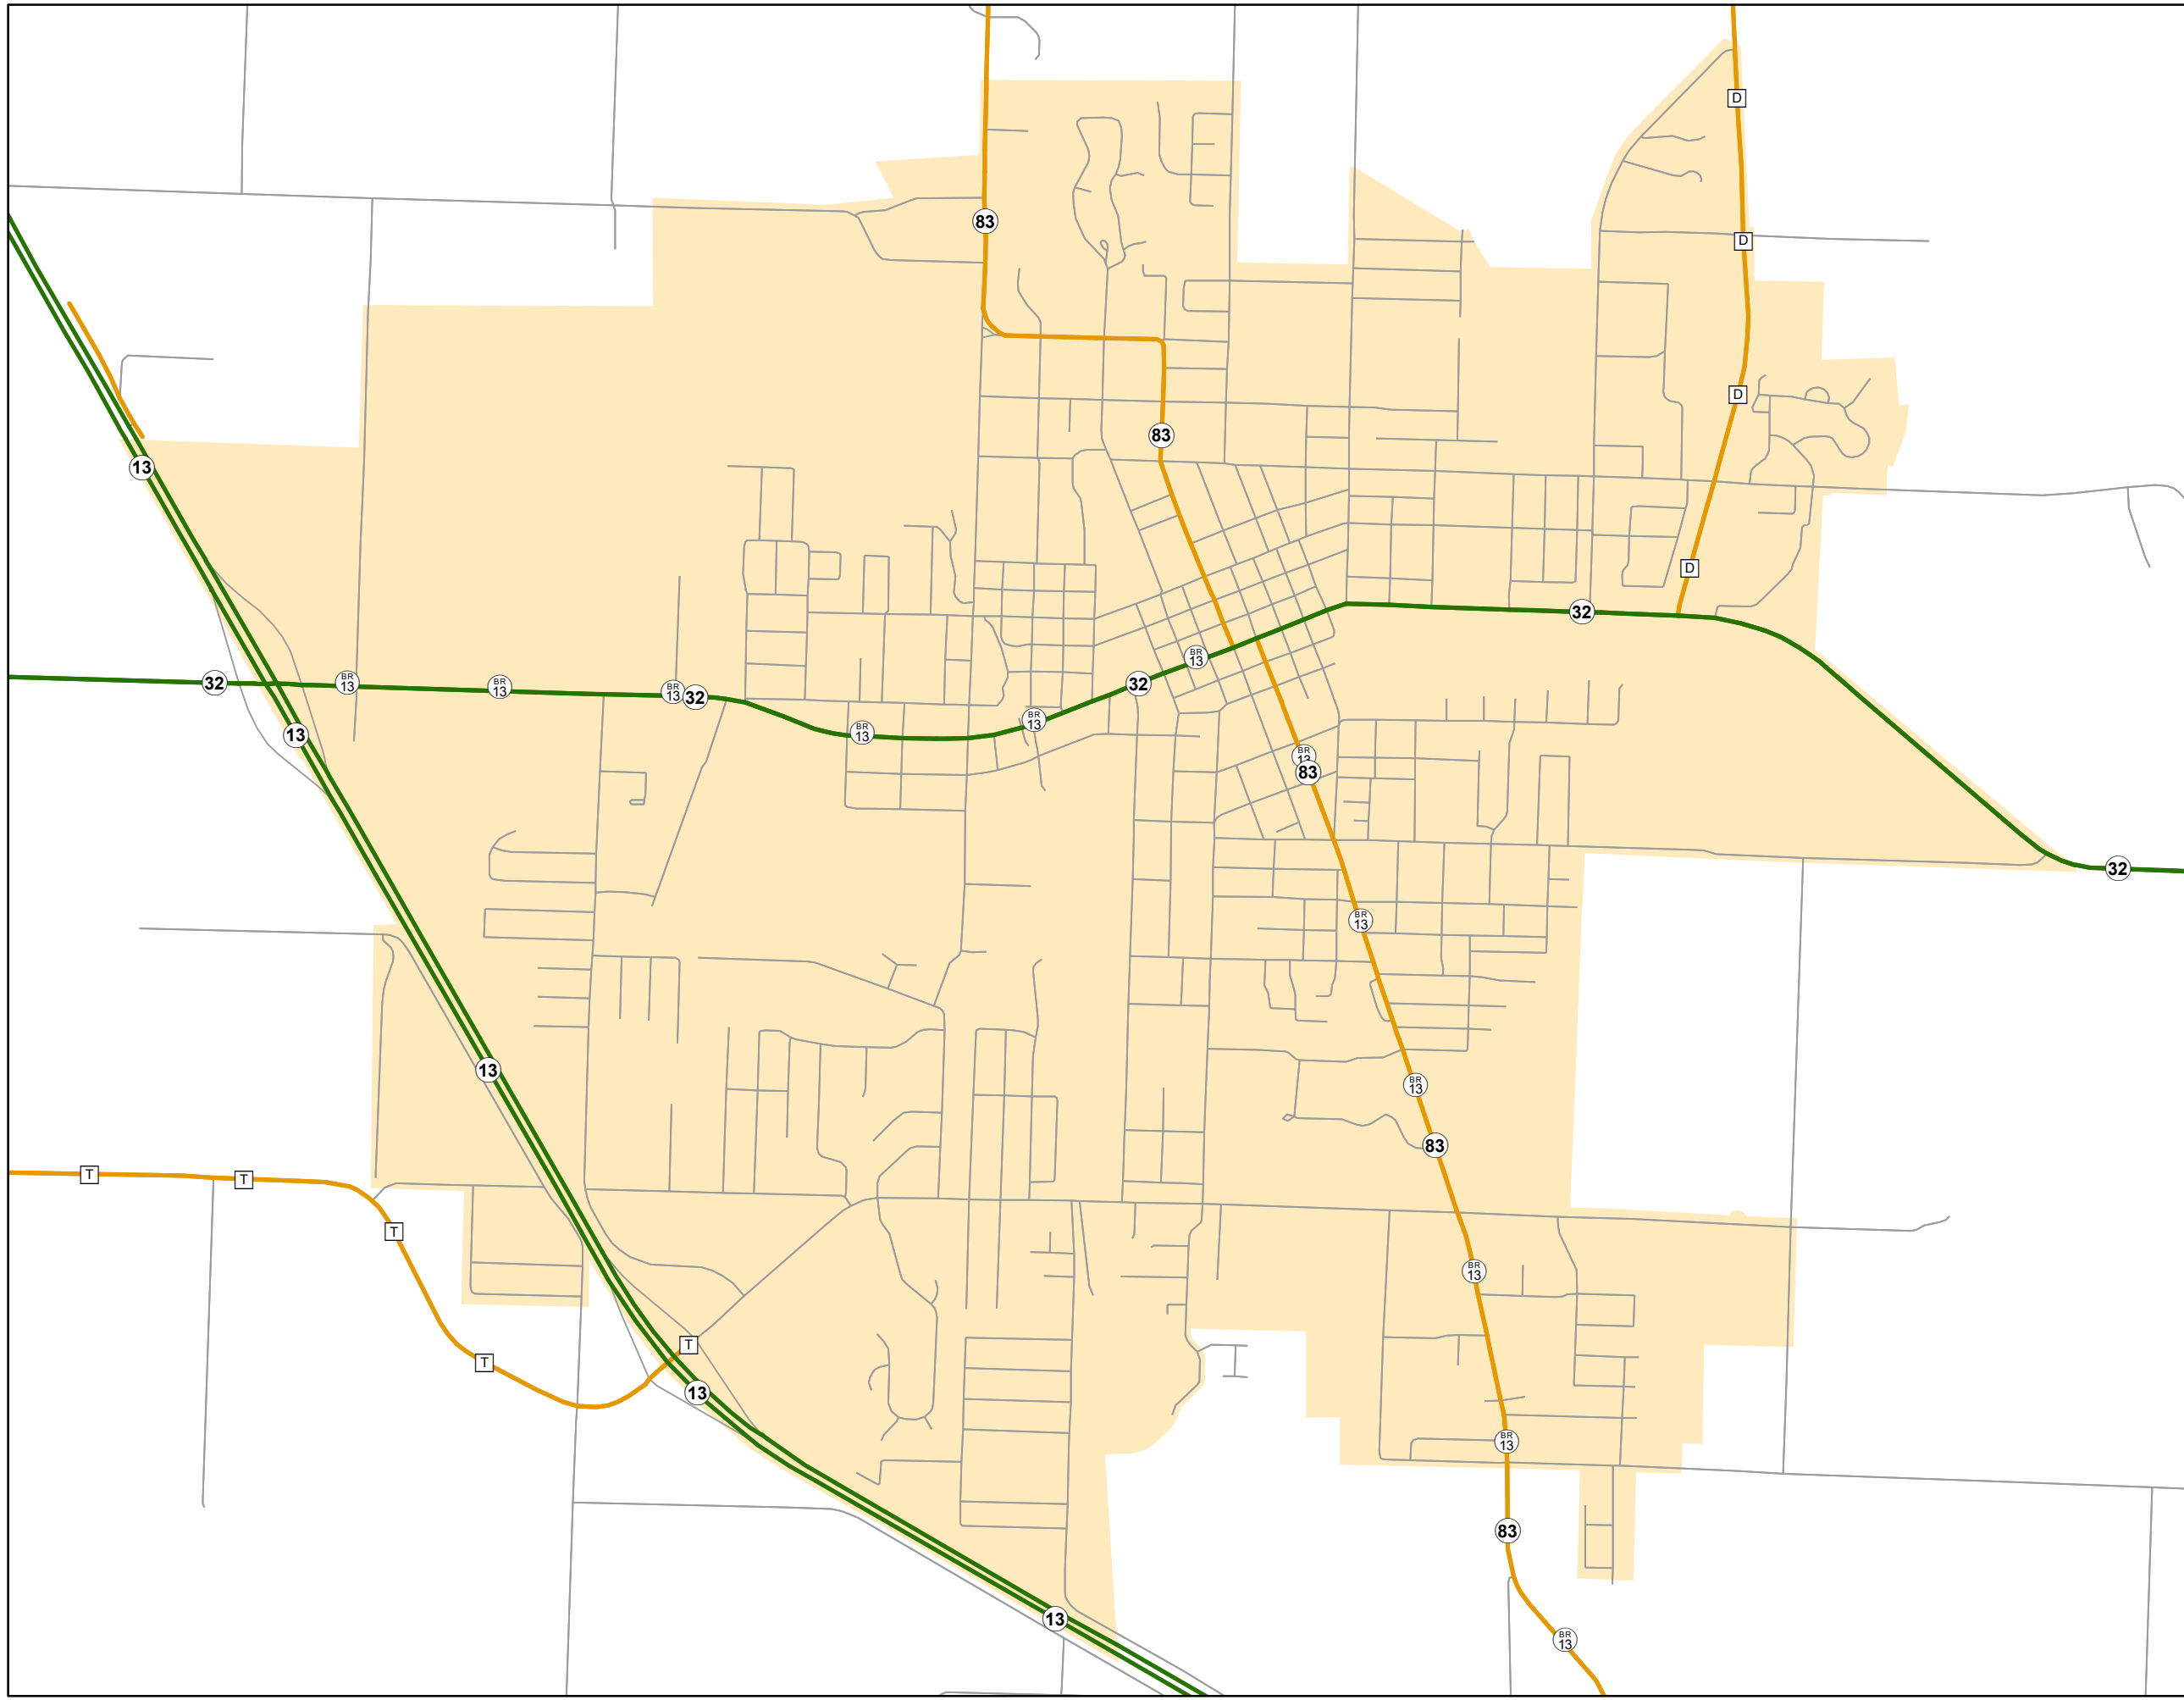

State System Urban Area

**BOLIVAR
MISSOURI**

State System Class	Miles
Interstate	0
Primary	7.186
Supplementary	4.541
State Marked - NOS	
Other Roads	
Urban Area	

105 W. Capitol Ave.
 Jefferson City, MO 65102
 Phone (573) 526-5478
 Fax (573) 526-8052
 October 2018