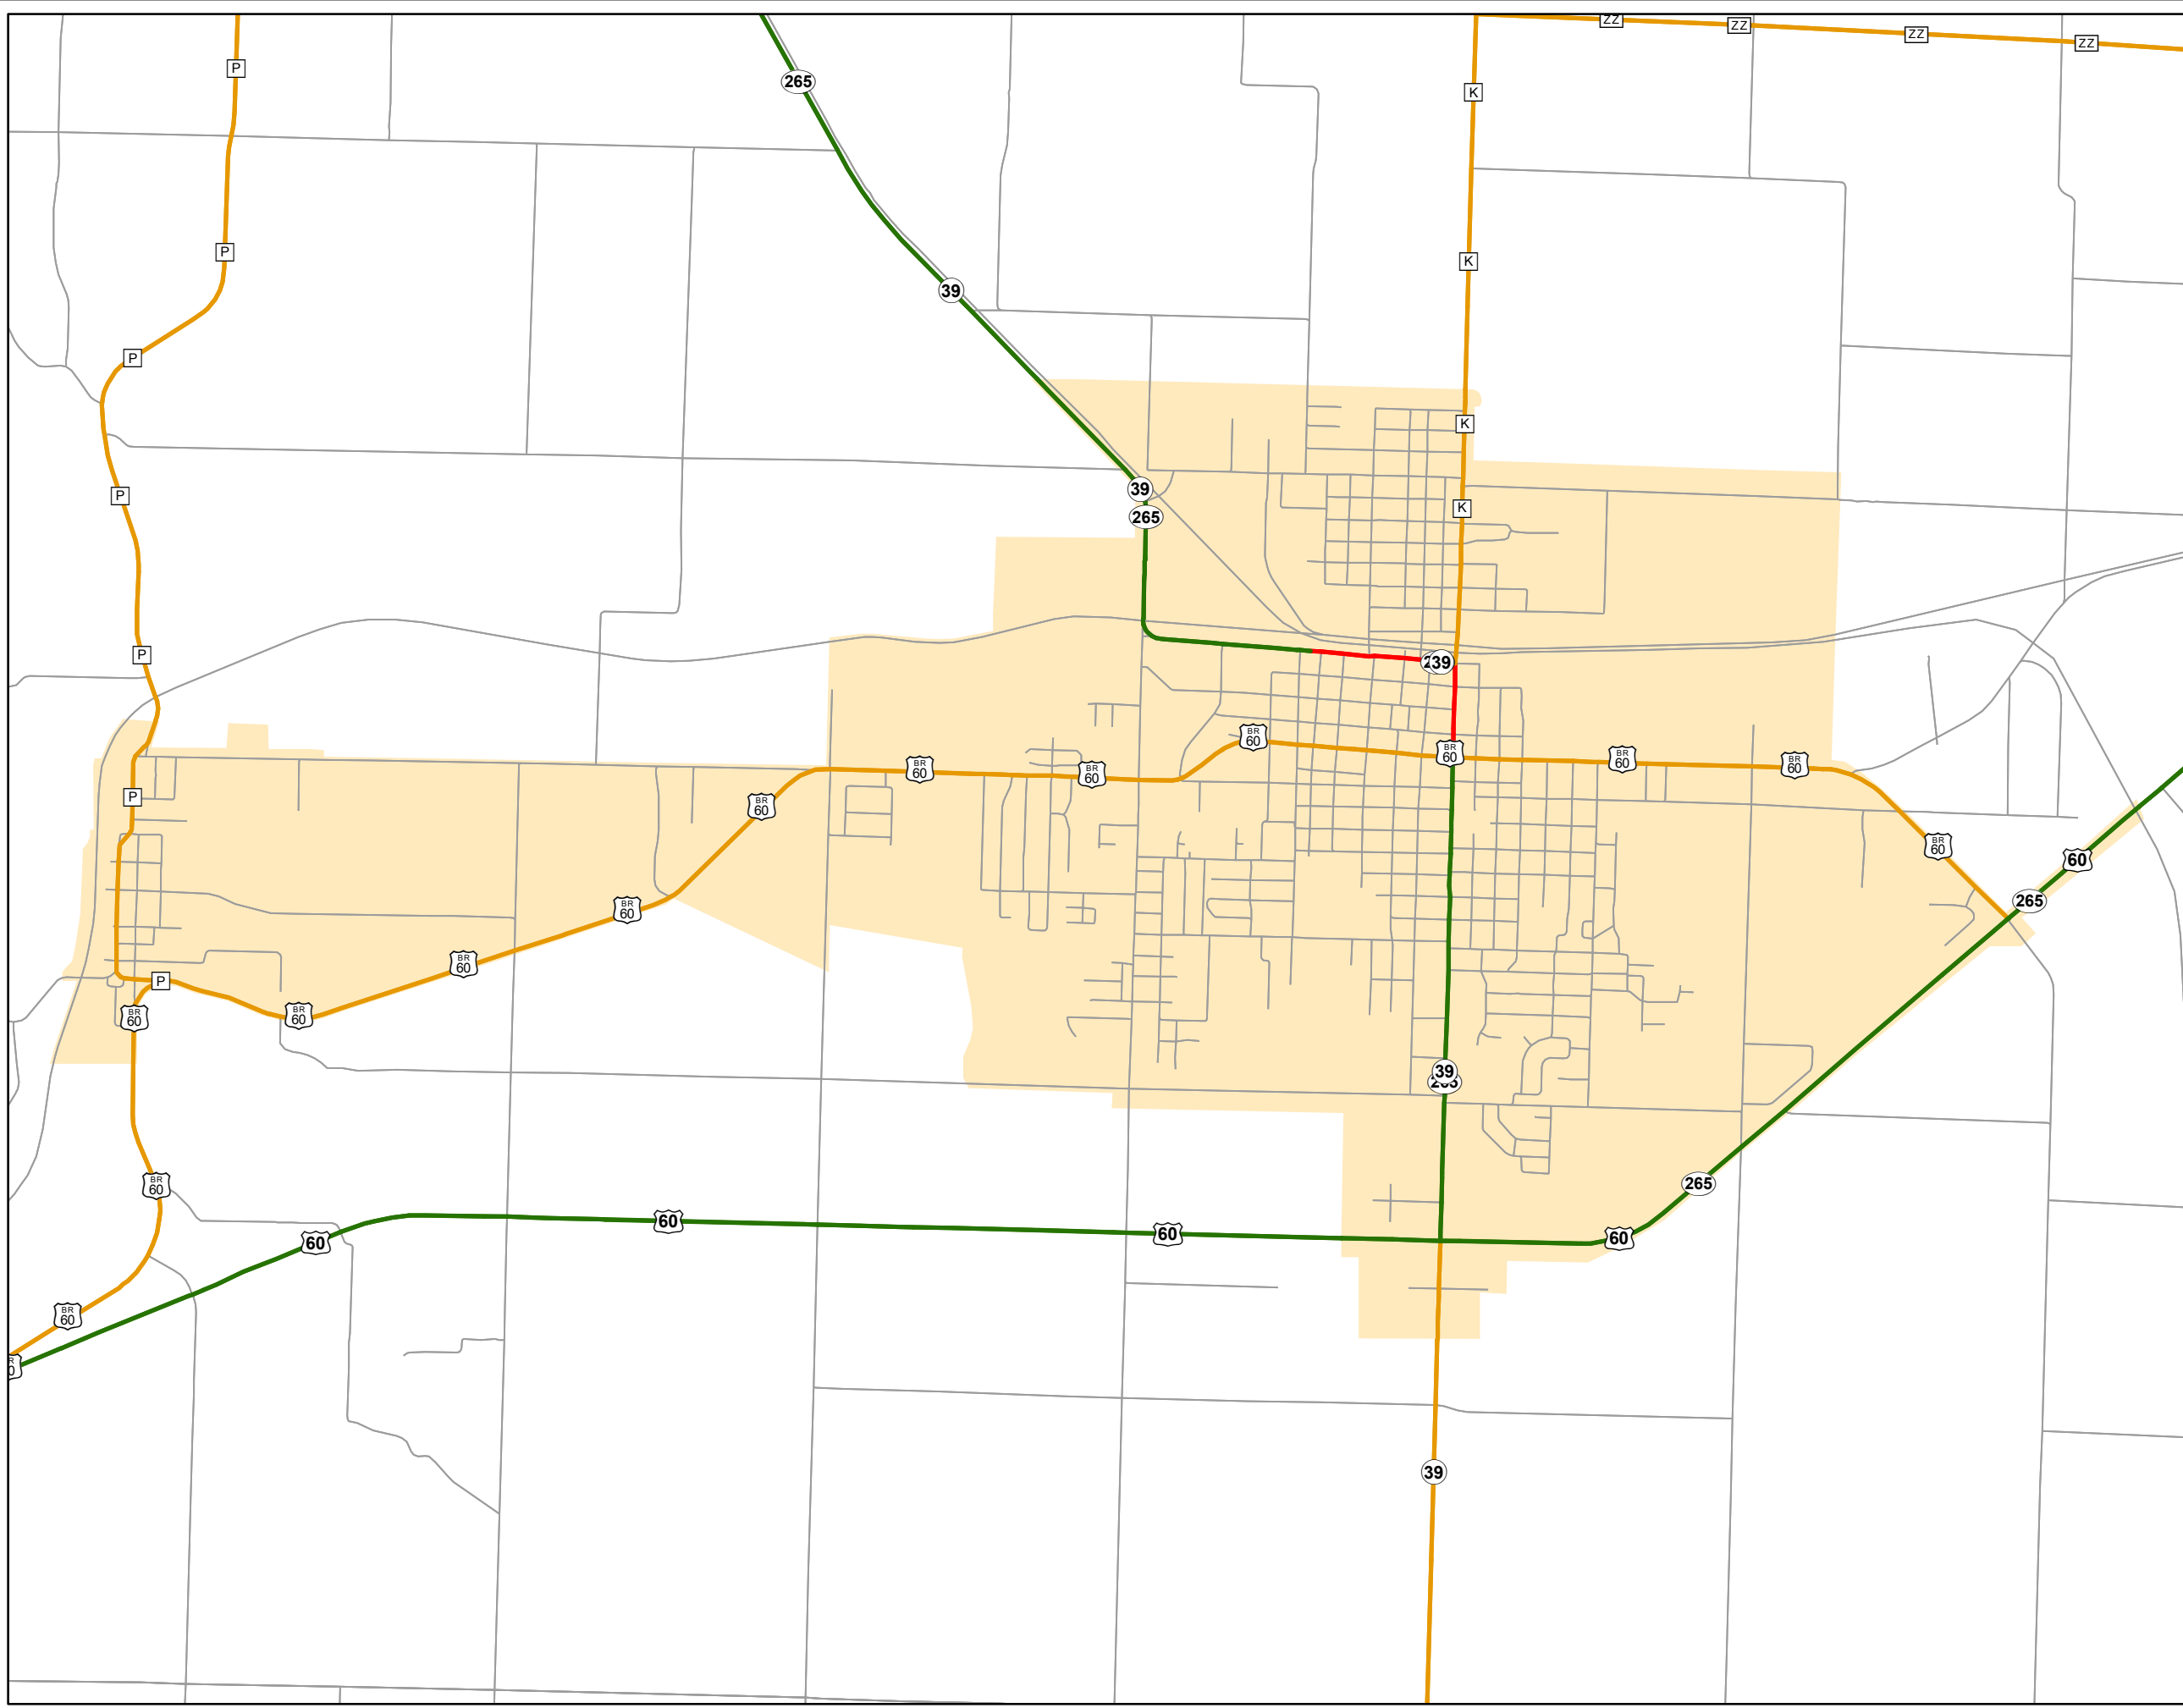

State System Urban Area

**AURORA
MISSOURI**

State System Class	Miles
Interstate	0
Primary	6.163
Supplementary	8.984
State Marked - NOS	
Other Roads	
Urban Area	

105 W. Capitol Ave.
 Jefferson City, MO 65102
 Phone (573) 526-5478
 Fax (573) 526-8052
 October 2018