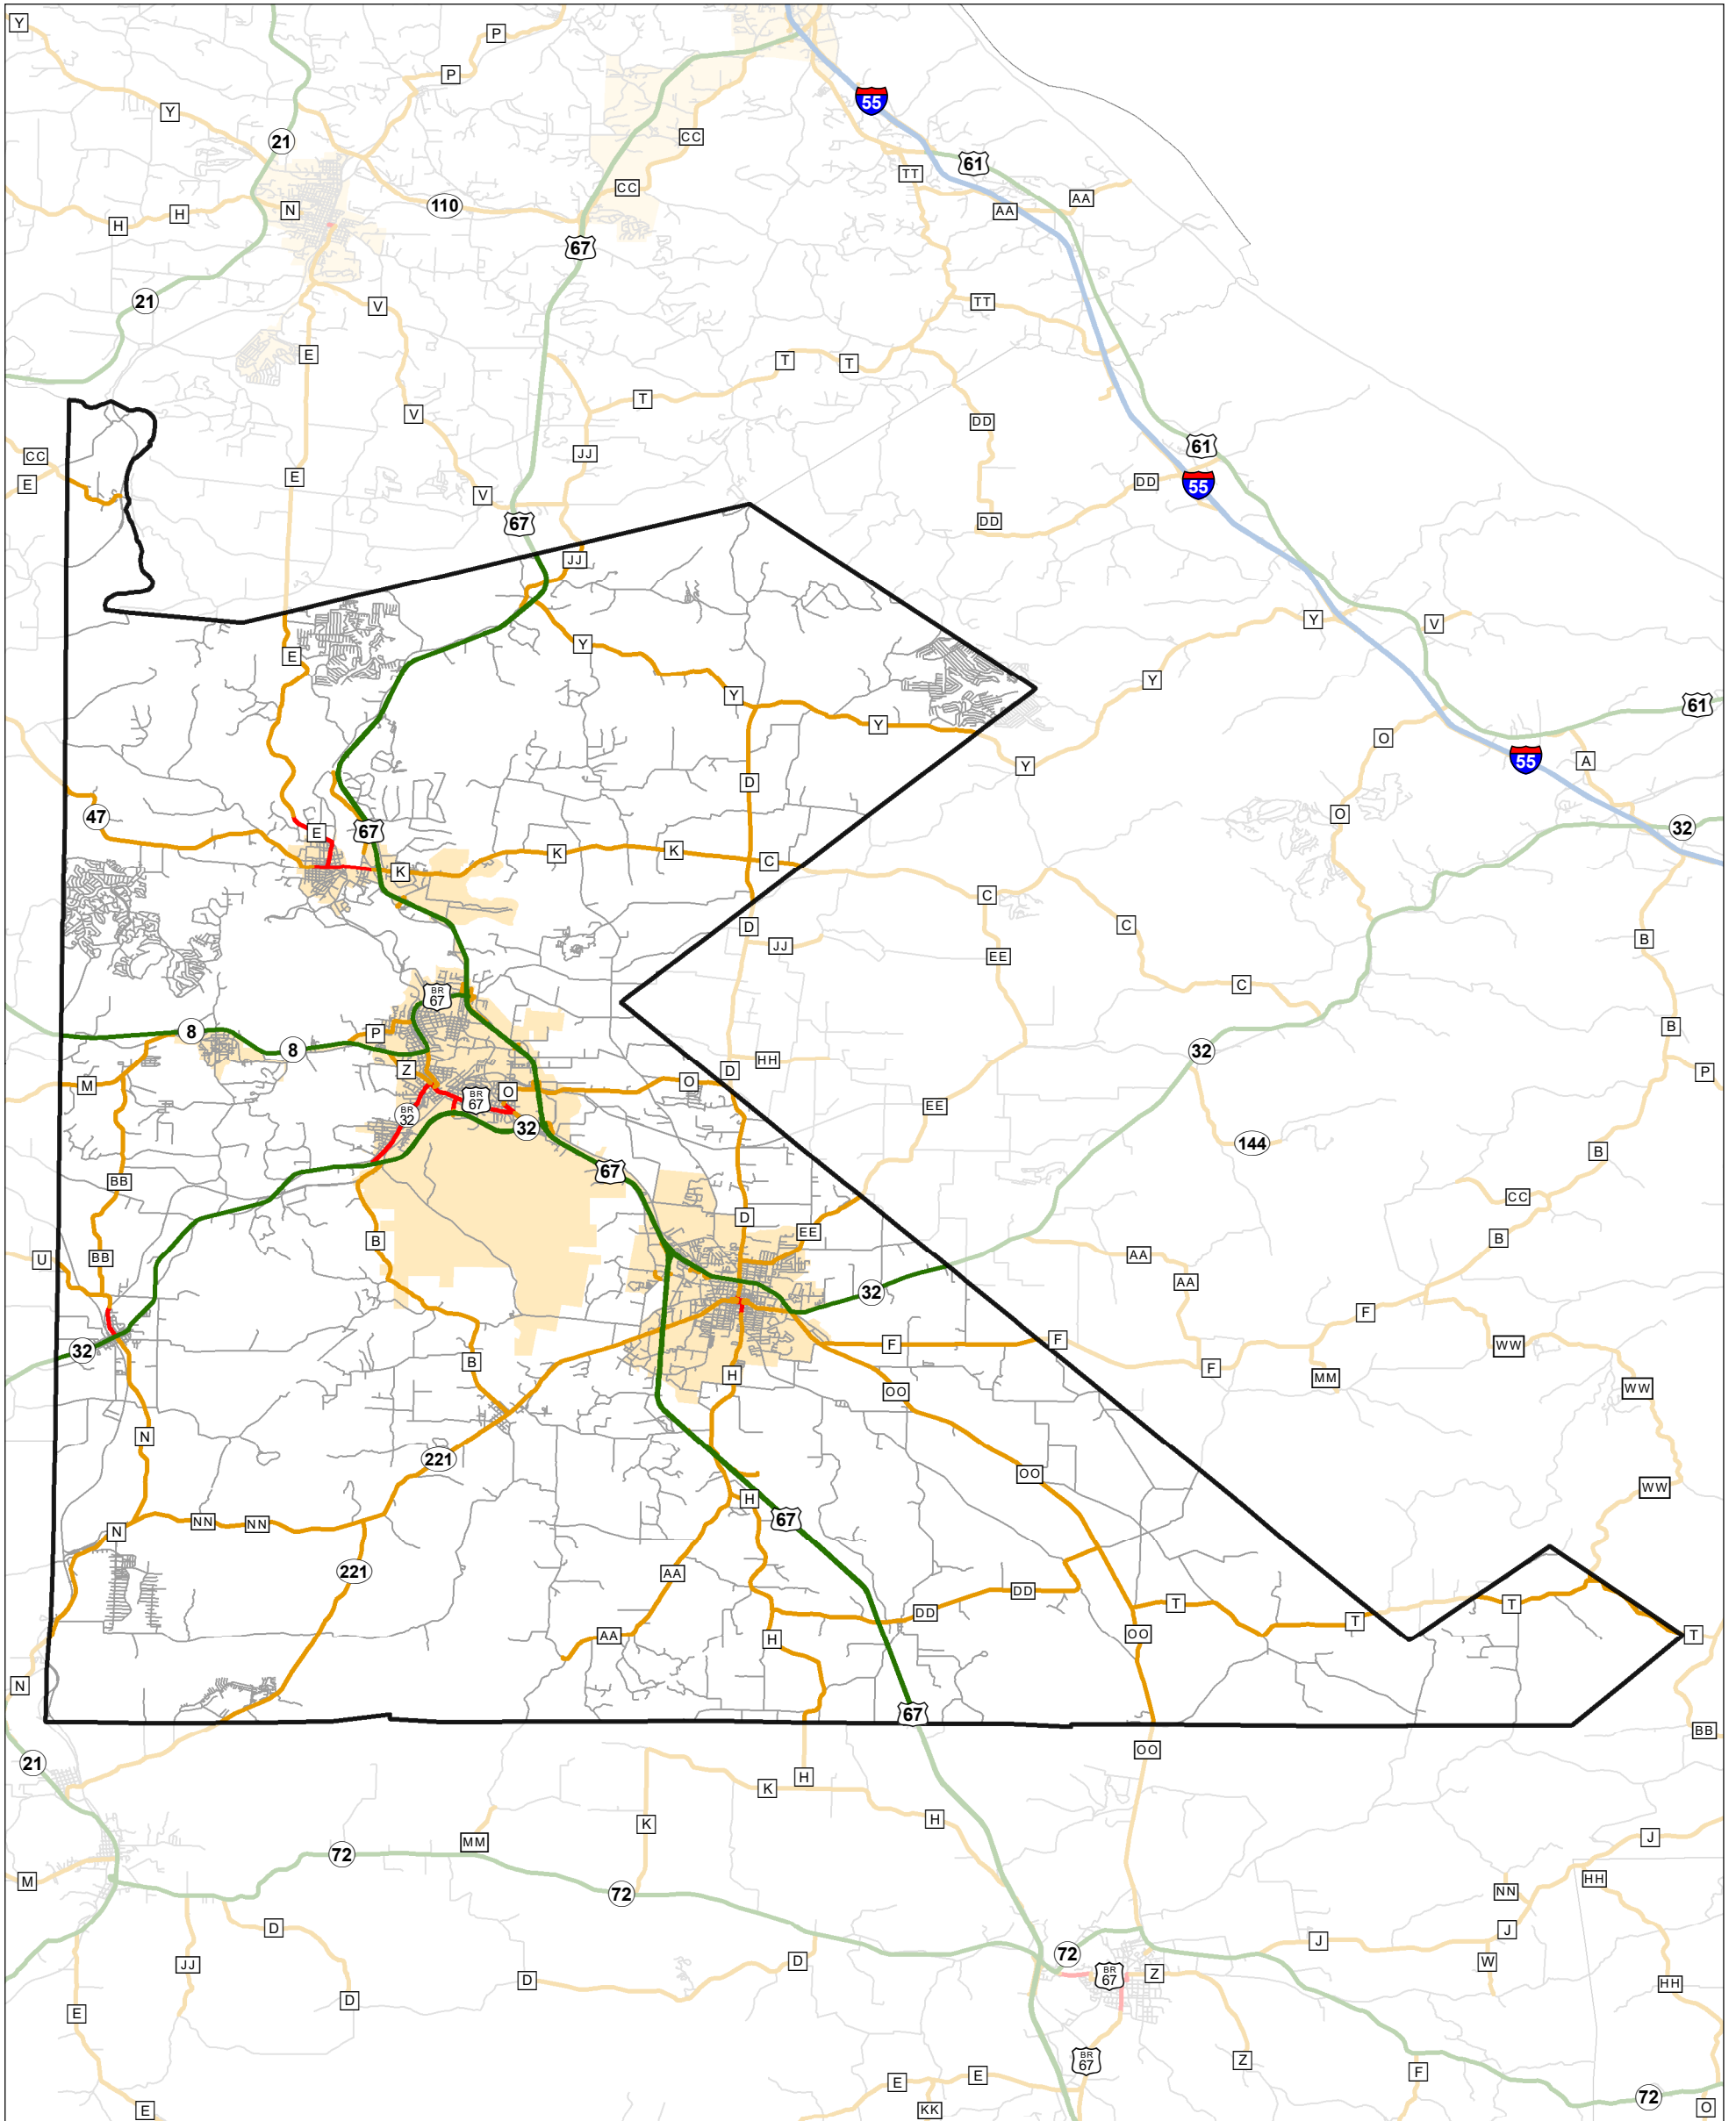

State System Classification

ST. FRANCOIS COUNTY MISSOURI

State System Class	Miles
Interstate	0
Primary	58.734
Supplementary	151.752
State Marked - NOS	
Other Roads	
Urban Area	

Transportation Planning
 105 W. Capitol Ave.
 Jefferson City, MO 65102
 Phone (573) 526-5478
 Fax (573) 526-8052

February 2021