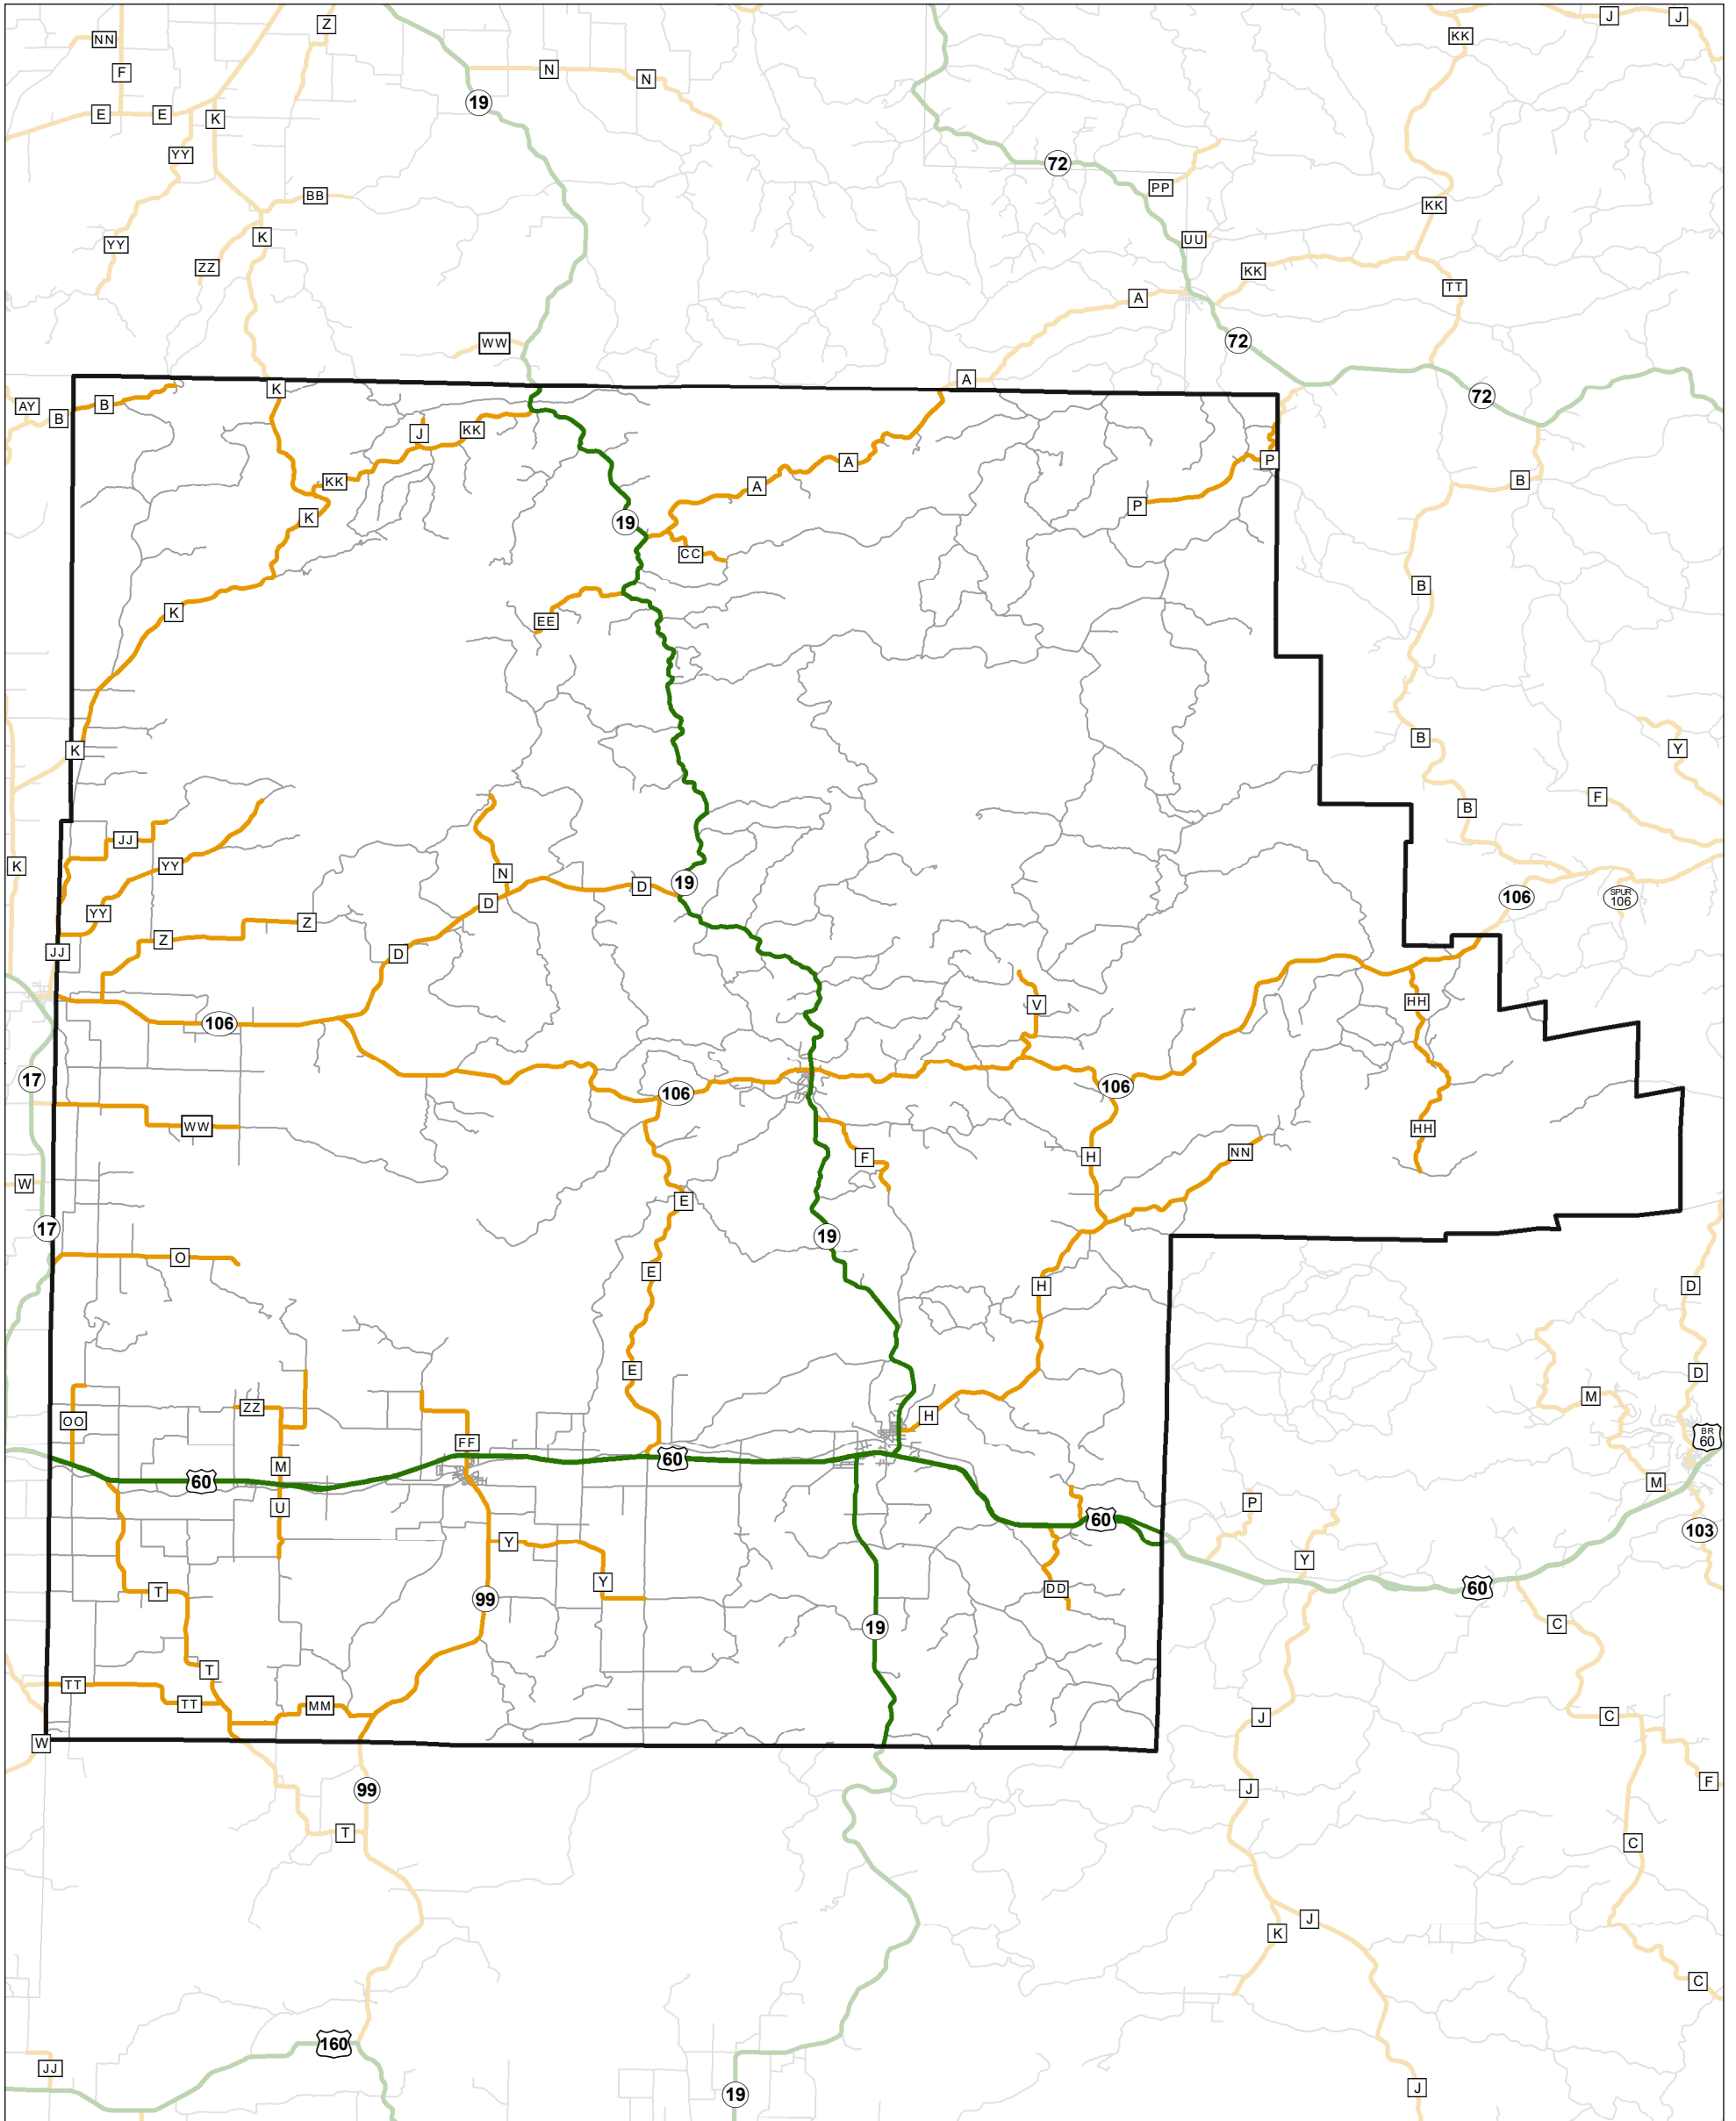

State System Classification

SHANNON COUNTY MISSOURI

State System Class	Miles
Interstate	0
Primary	70.482
Supplementary	203.817
State Marked - NOS	
Other Roads	
Urban Area	

Transportation Planning
 105 W. Capitol Ave.
 Jefferson City, MO 65102
 Phone (573) 526-5478
 Fax (573) 526-8052
February 2021