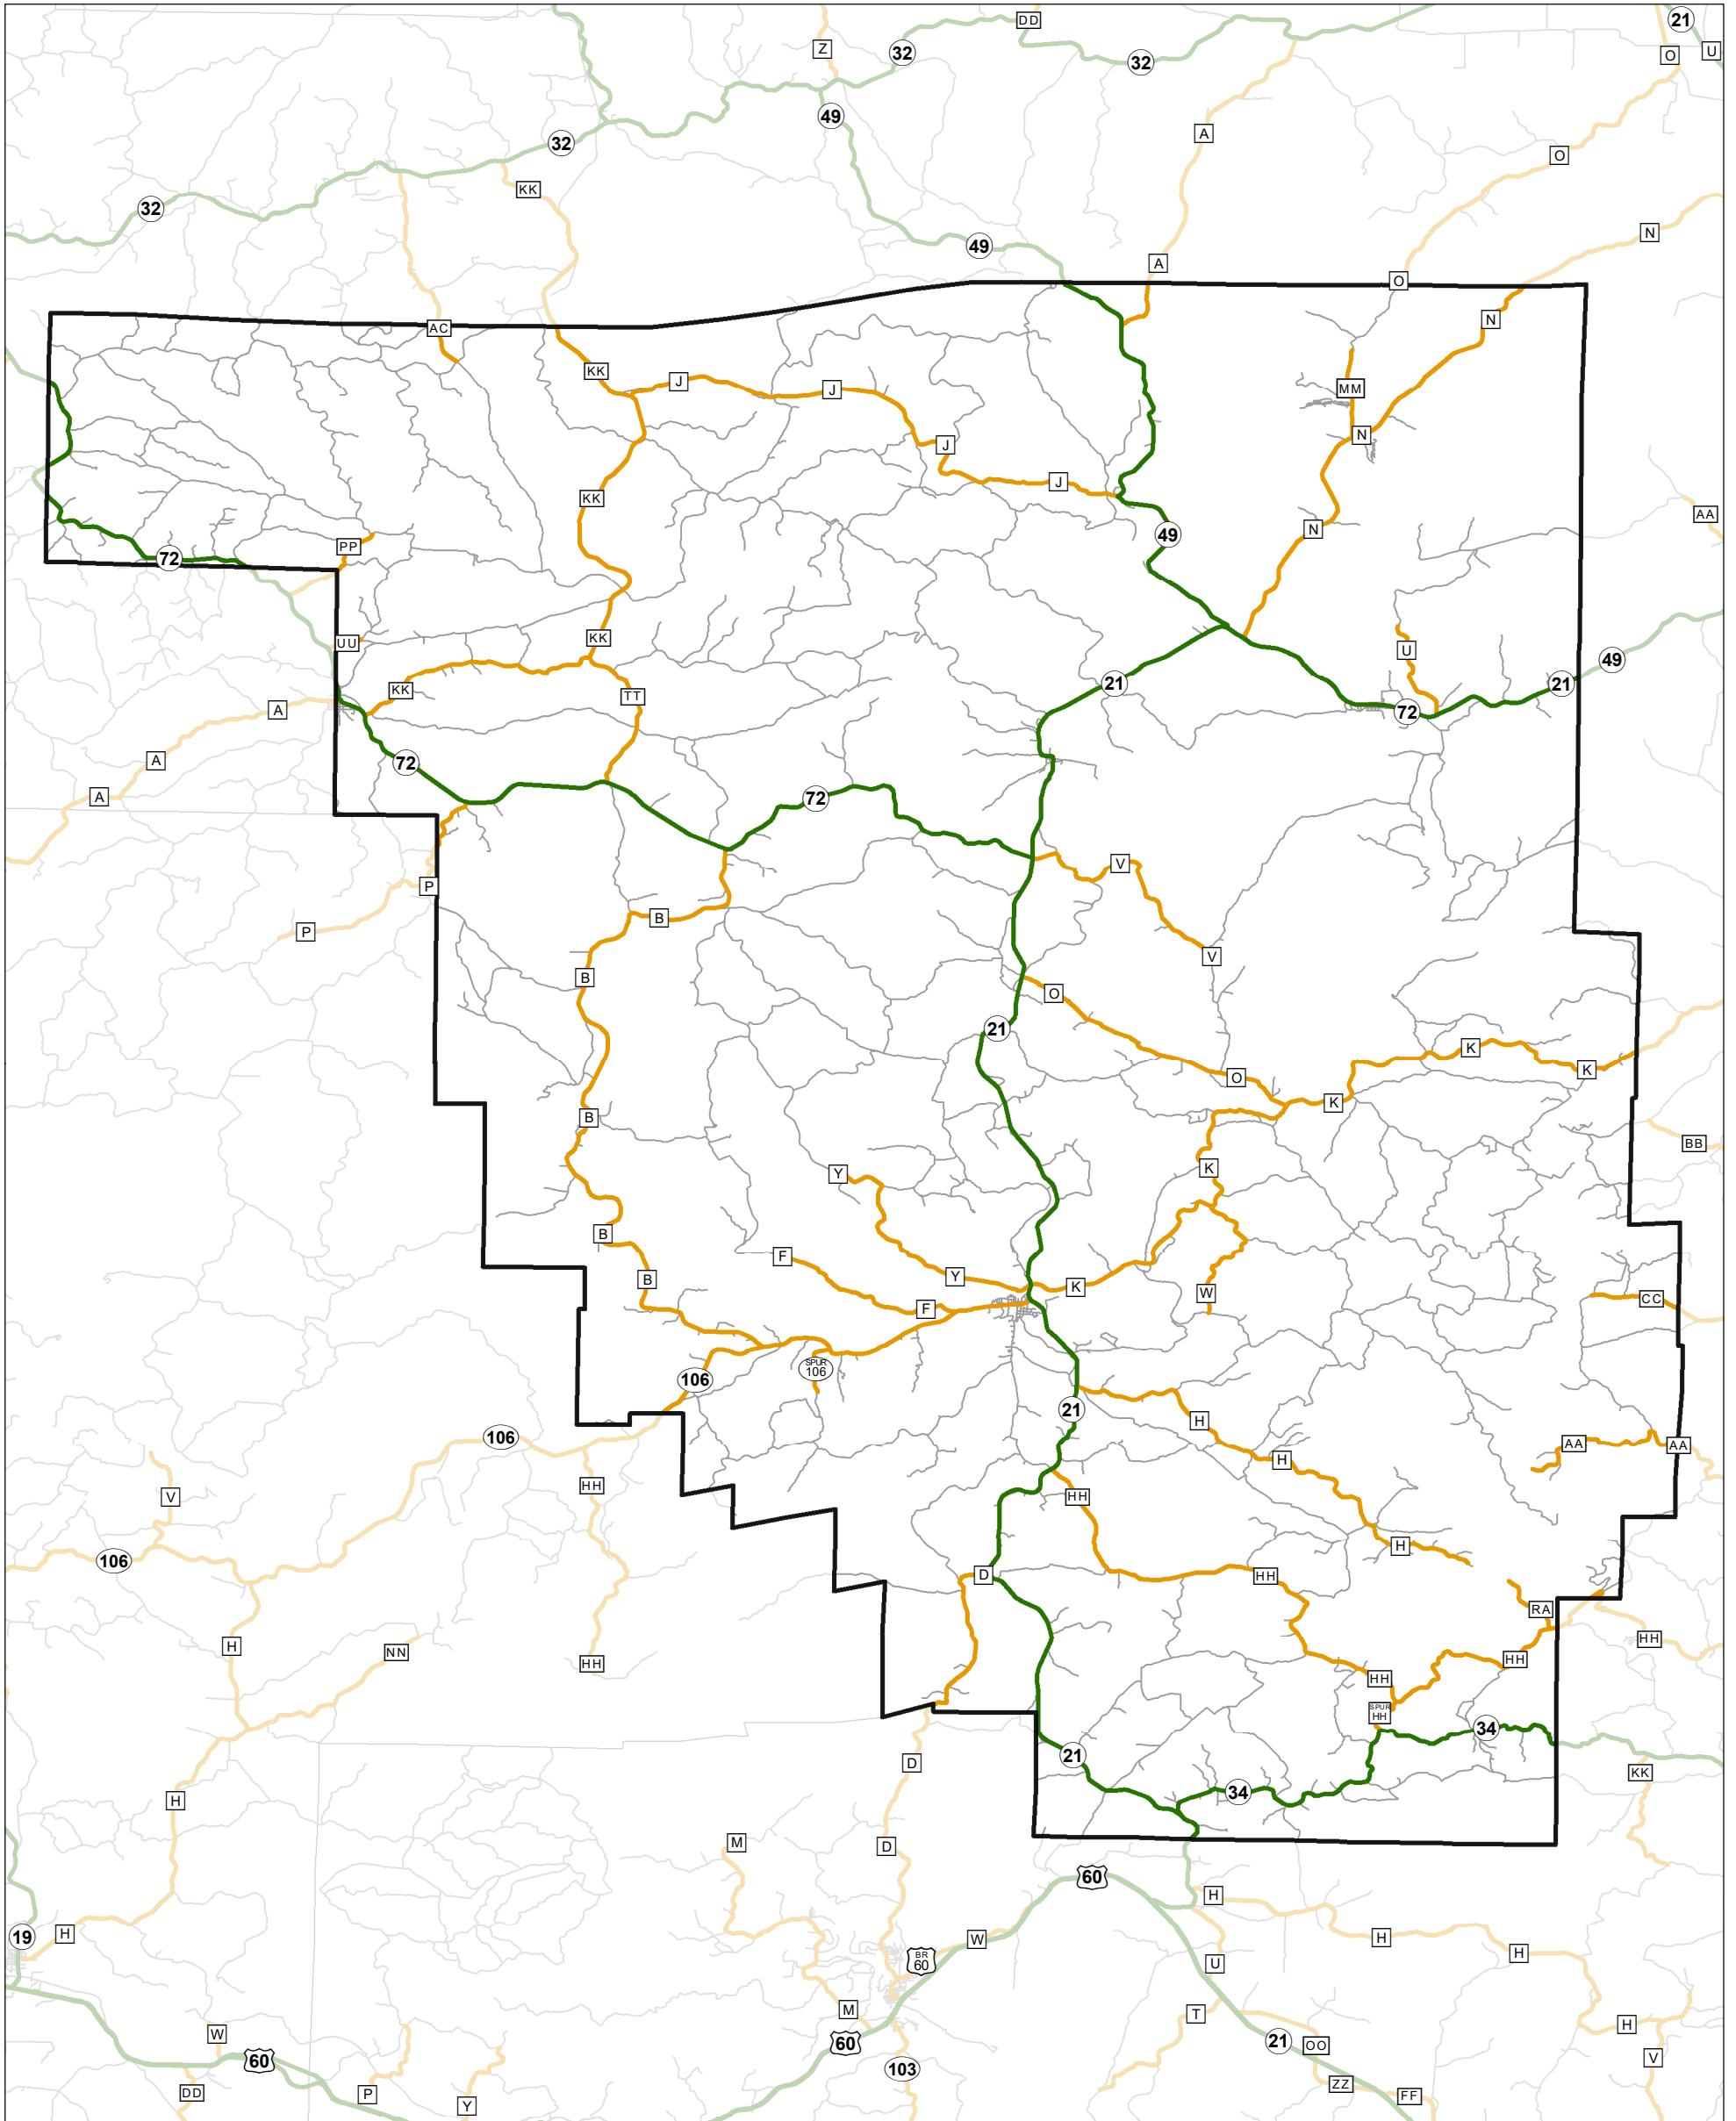

State System Classification

REYNOLDS COUNTY MISSOURI

State System Class	Miles
Interstate	0
Primary	90.862
Supplementary	161.959
State Marked - NOS	
Other Roads	
Urban Area	

Transportation Planning
 105 W. Capitol Ave.
 Jefferson City, MO 65102
 Phone (573) 526-5478
 Fax (573) 526-8052

February 2021