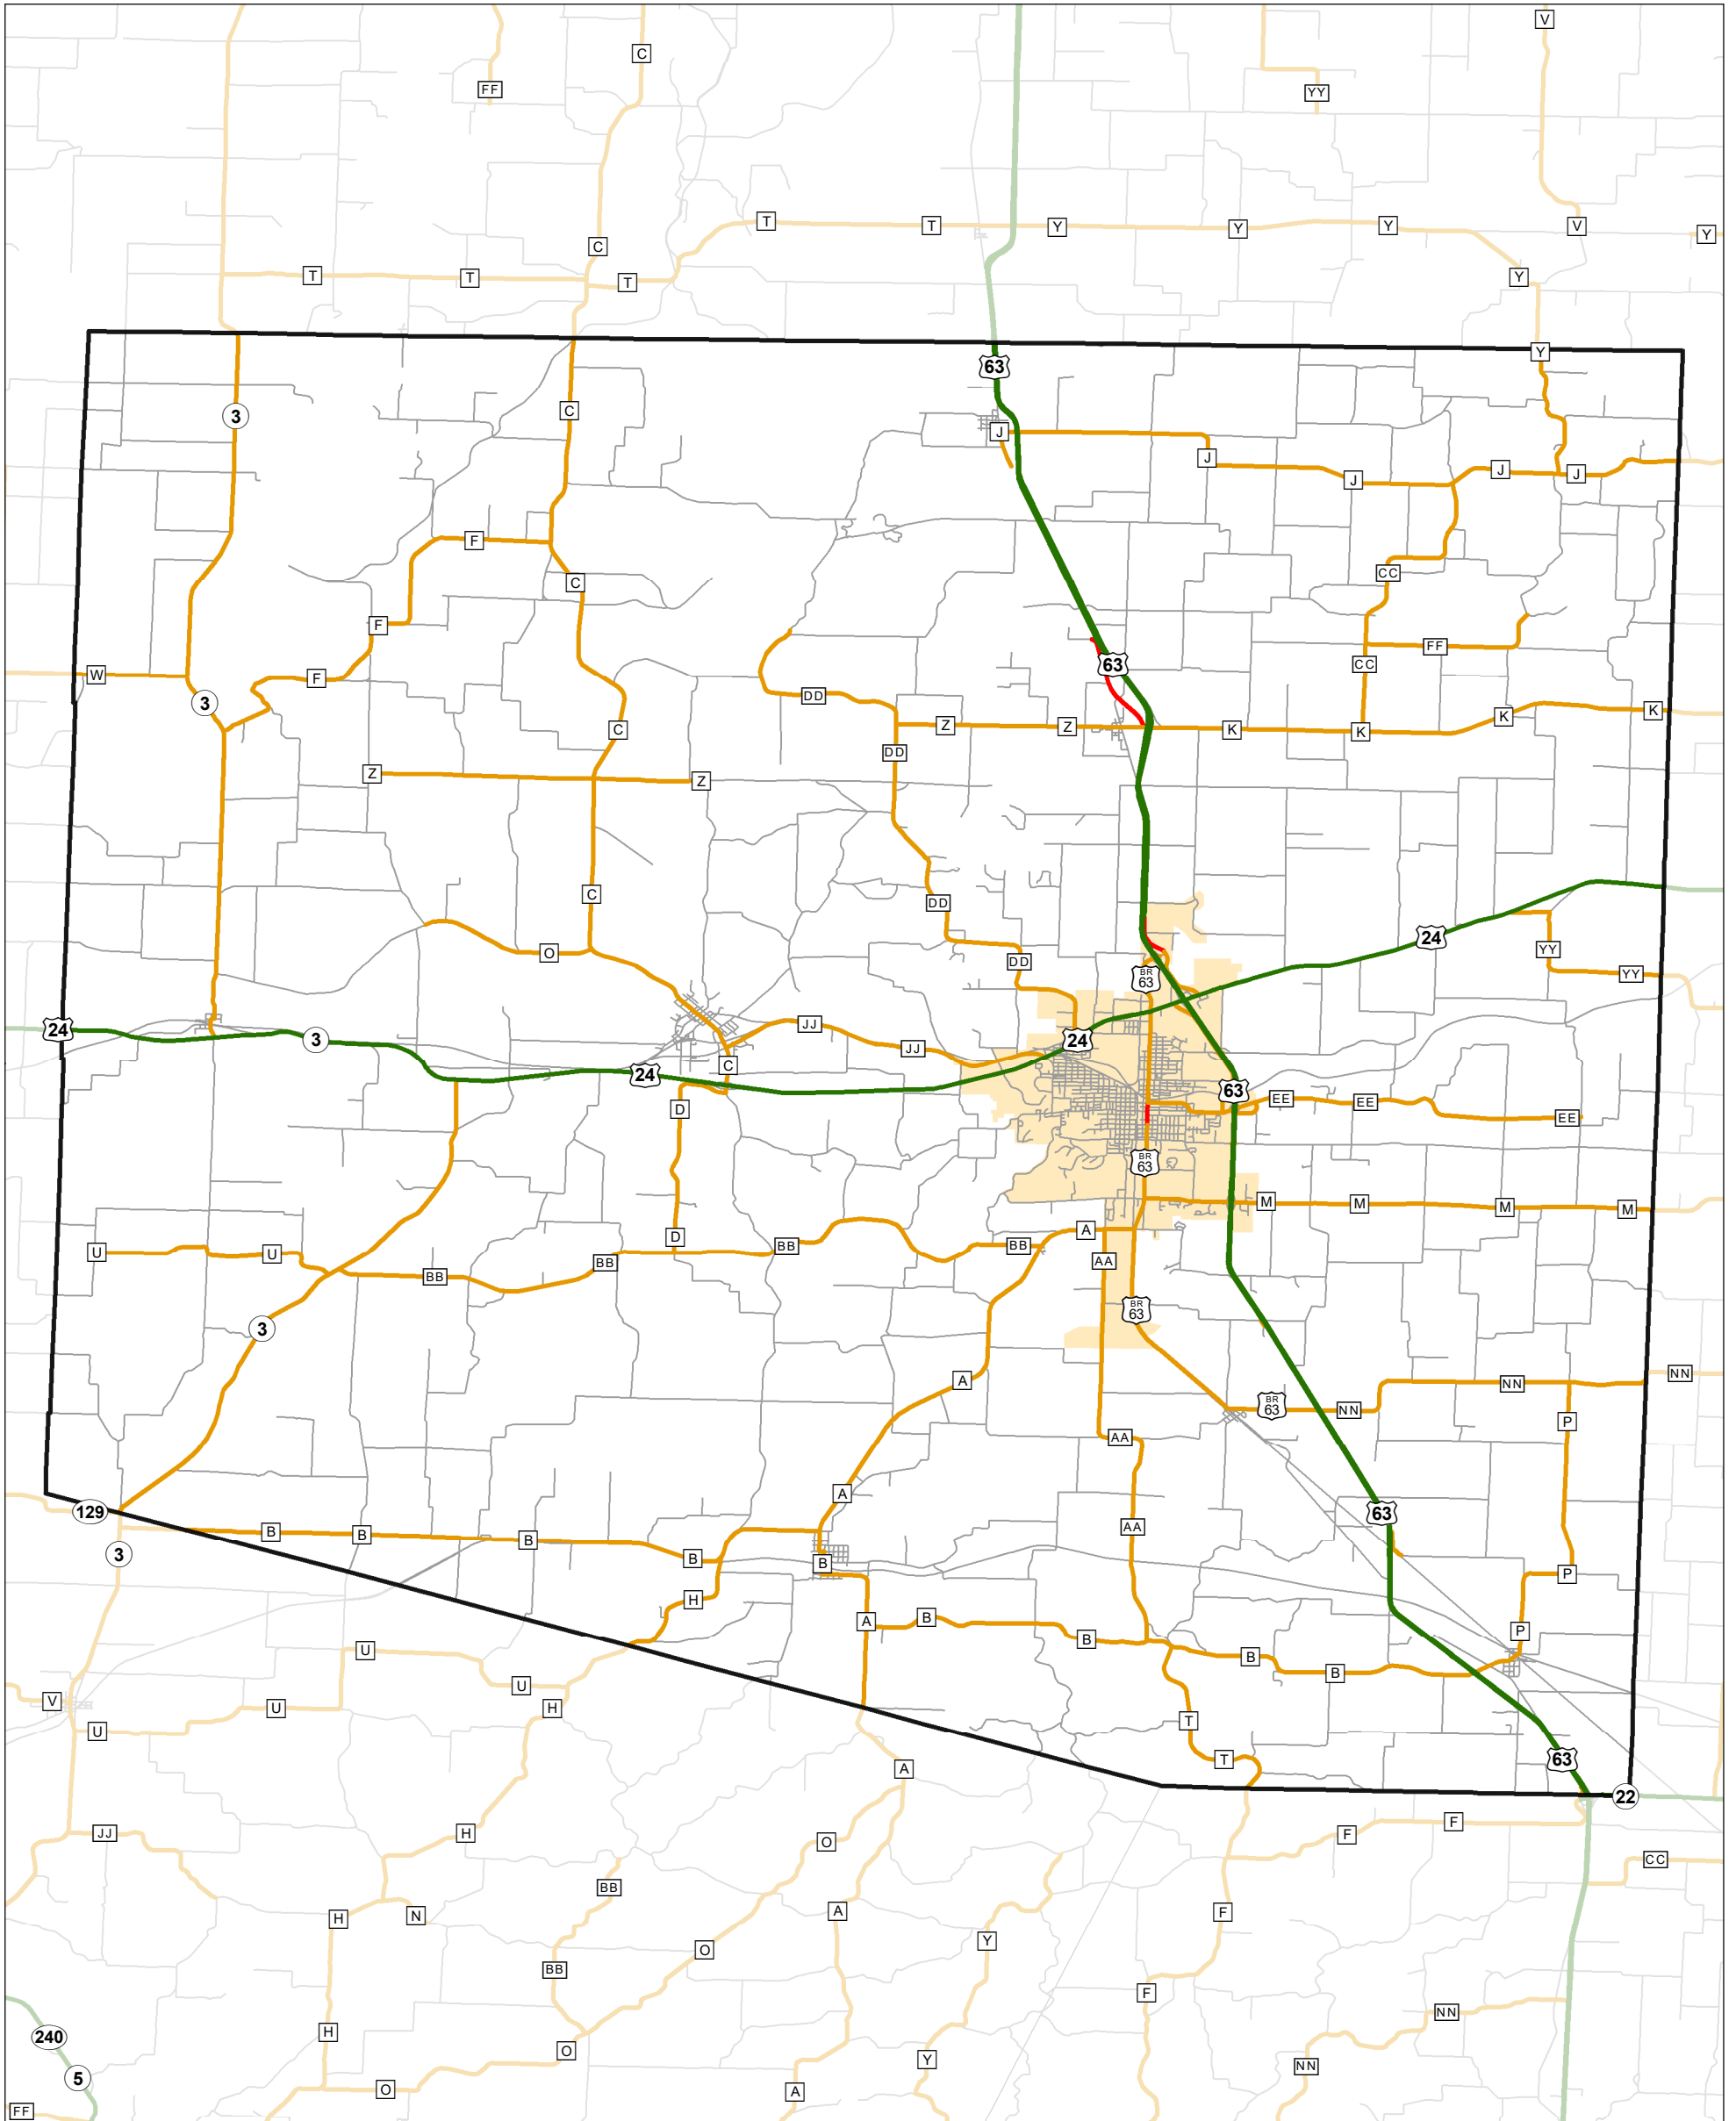

State System Classification

RANDOLPH COUNTY

MISSOURI

State System Class	Miles
Interstate	0
Primary	49.959
Supplementary	196.266
State Marked - NOS	
Other Roads	
Urban Area	

Transportation Planning
 105 W. Capitol Ave.
 Jefferson City, MO 65102
 Phone (573) 526-5478
 Fax (573) 526-8052

February 2021