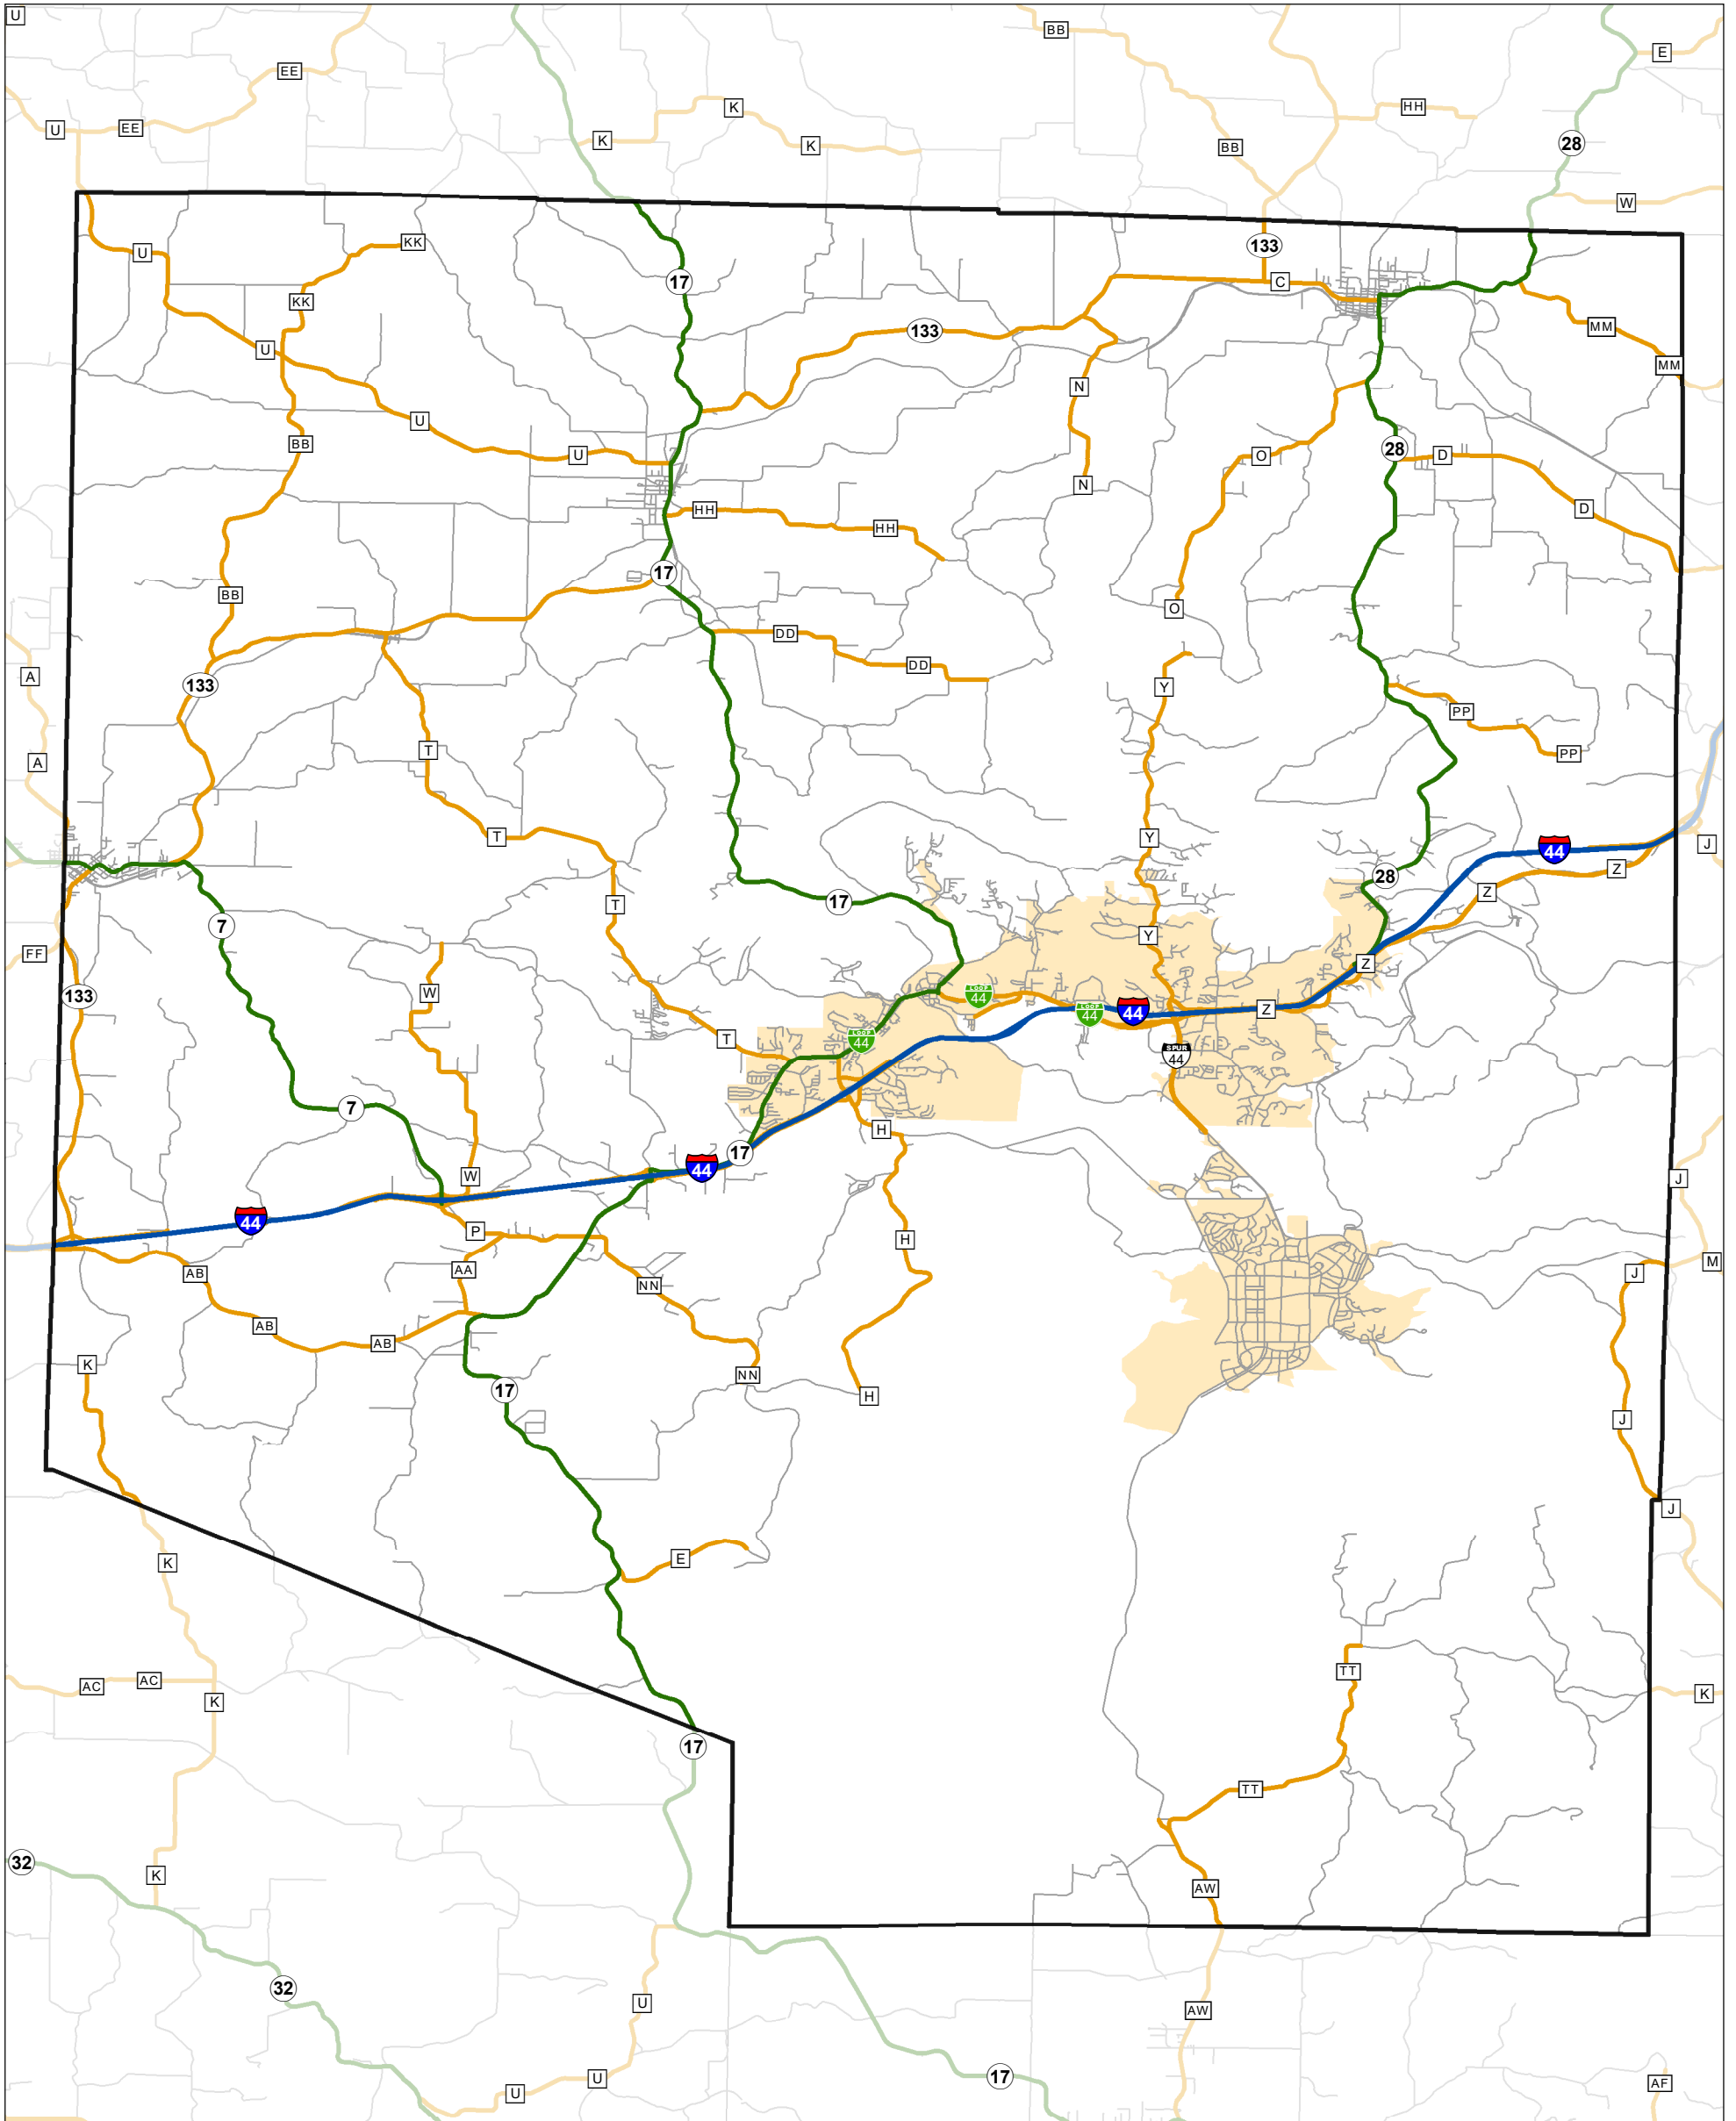

State System Classification

PULASKI COUNTY MISSOURI

State System Class	Miles
Interstate	23.447
Primary	59.161
Supplementary	164.627
State Marked - NOS	
Other Roads	
Urban Area	

Transportation Planning
 105 W. Capitol Ave.
 Jefferson City, MO 65102
 Phone (573) 526-5478
 Fax (573) 526-8052

February 2021