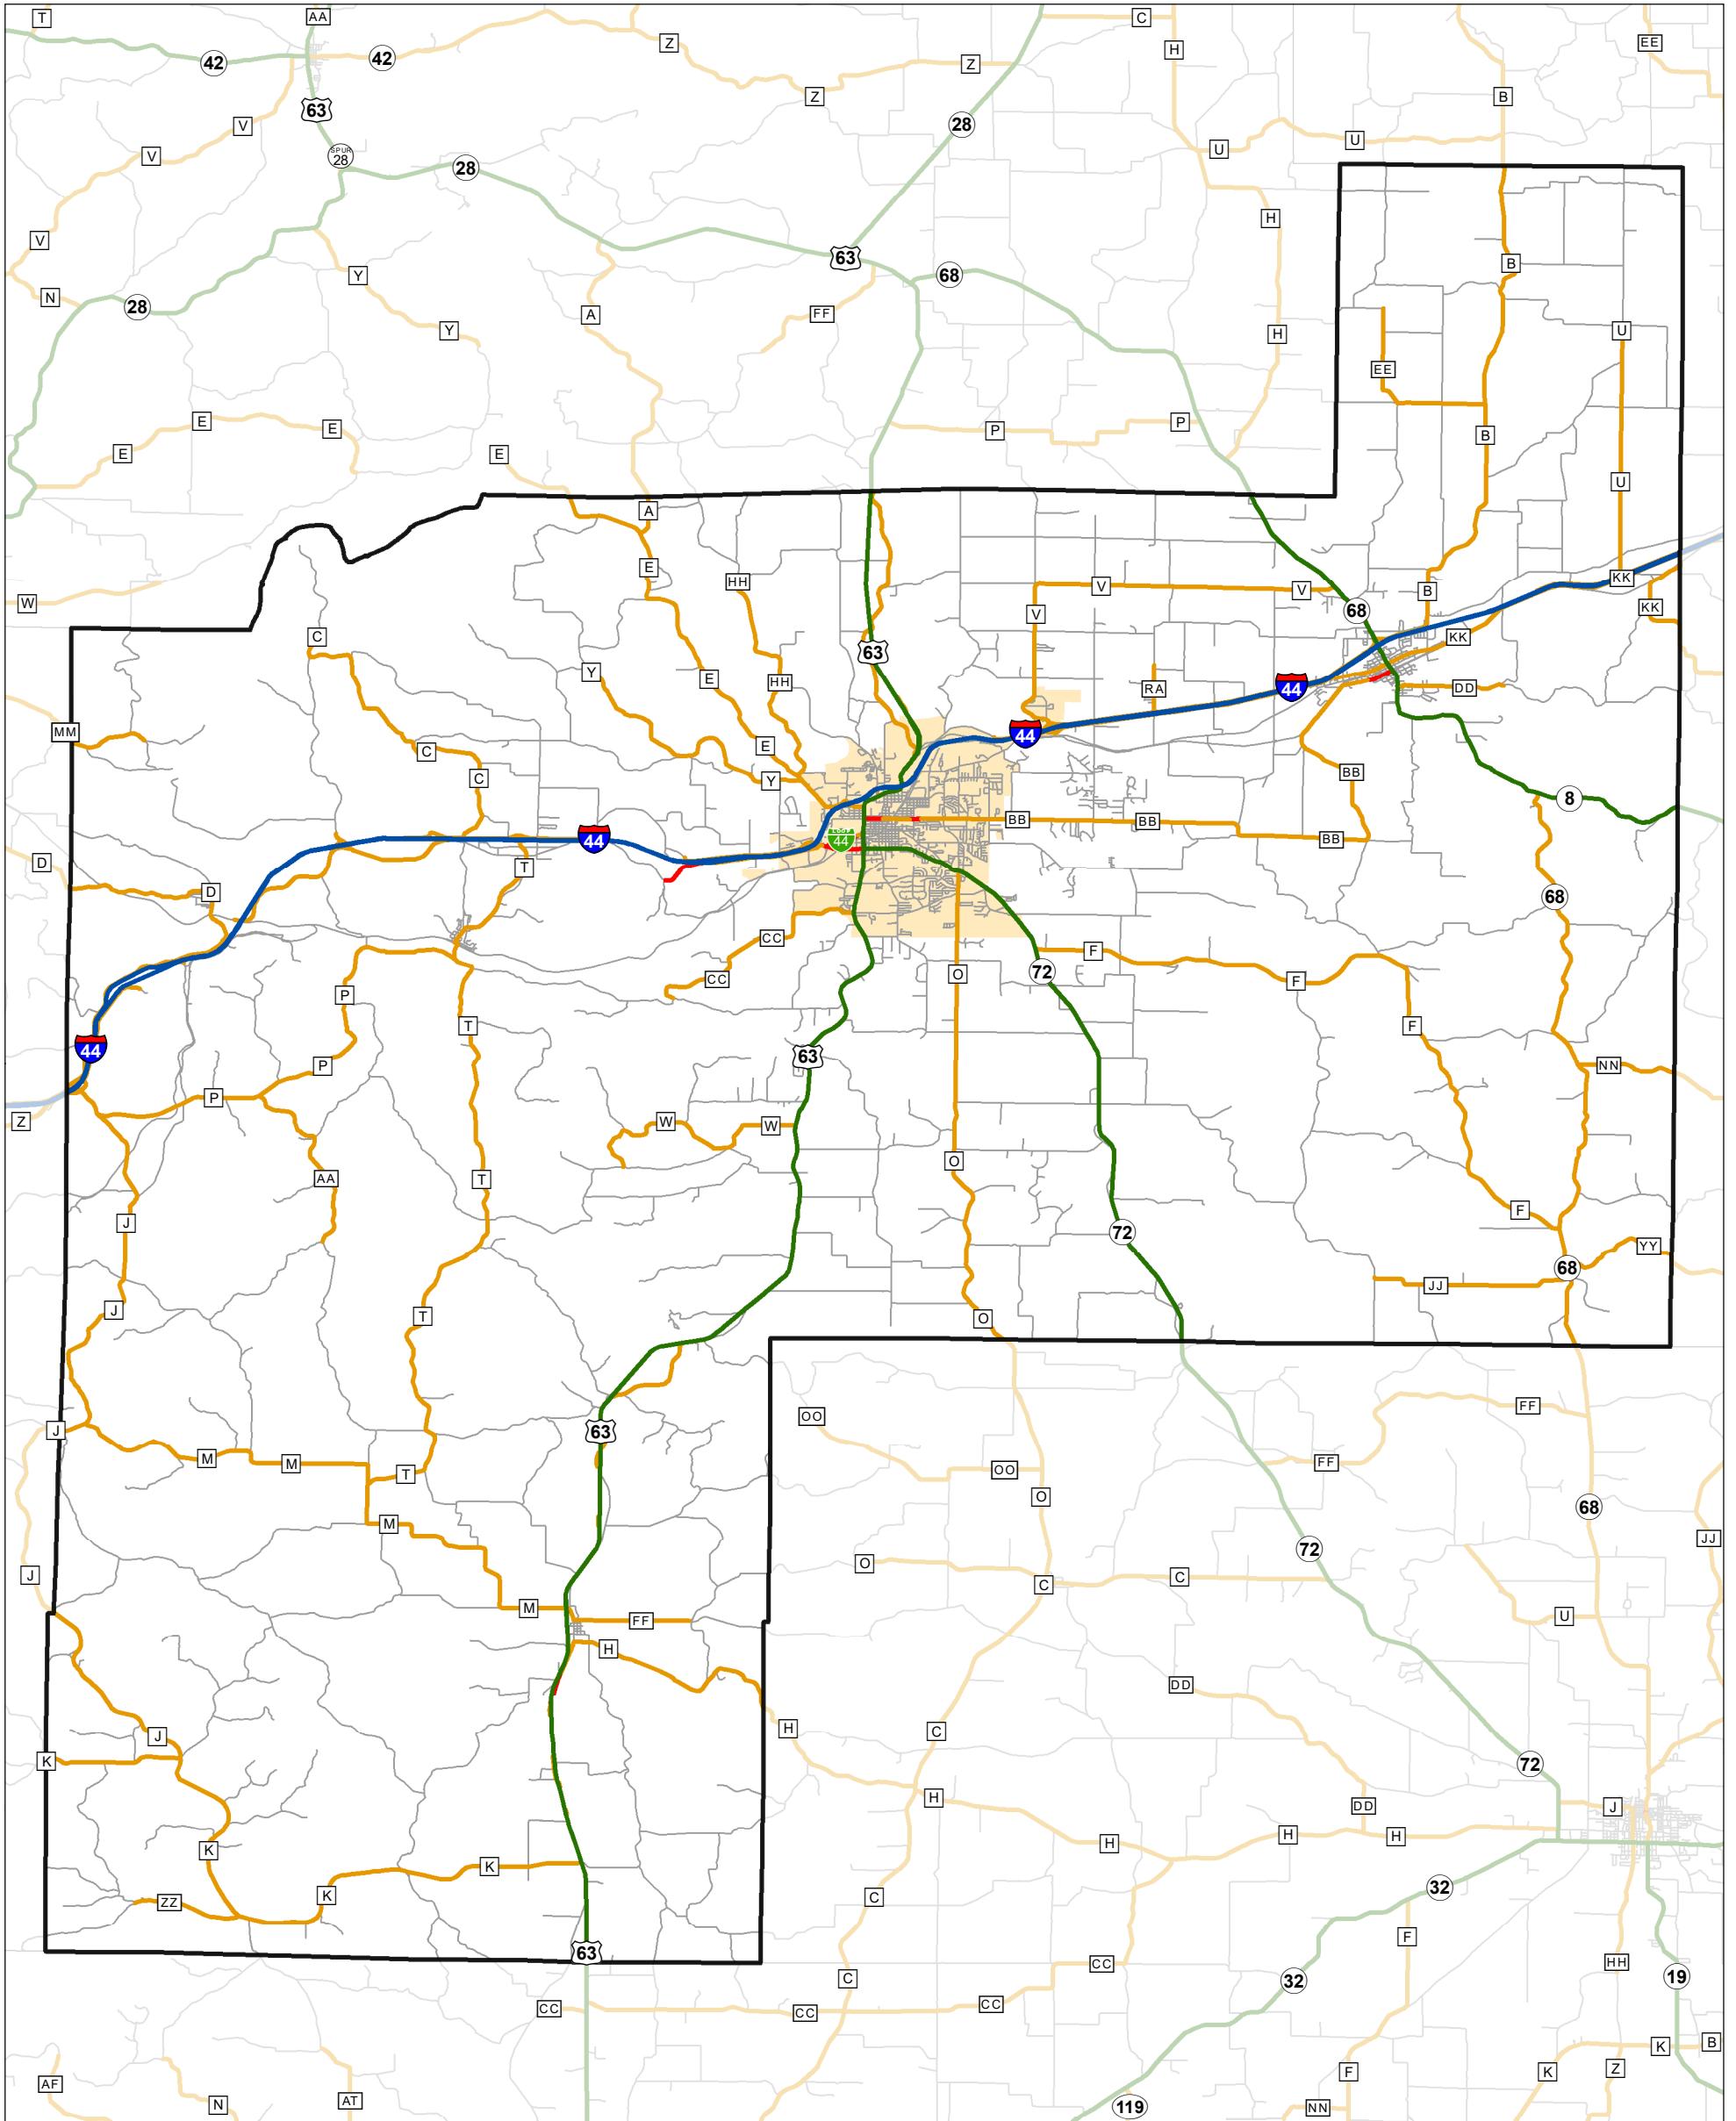

# State System Classification

## PHELPS COUNTY MISSOURI

State System Class	Miles
Interstate	32.24
Primary	58.561
Supplementary	259.867
State Marked - NOS	
Other Roads	
Urban Area	

**Transportation Planning**  
 105 W. Capitol Ave.  
 Jefferson City, MO 65102  
 Phone (573) 526-5478  
 Fax (573) 526-8052