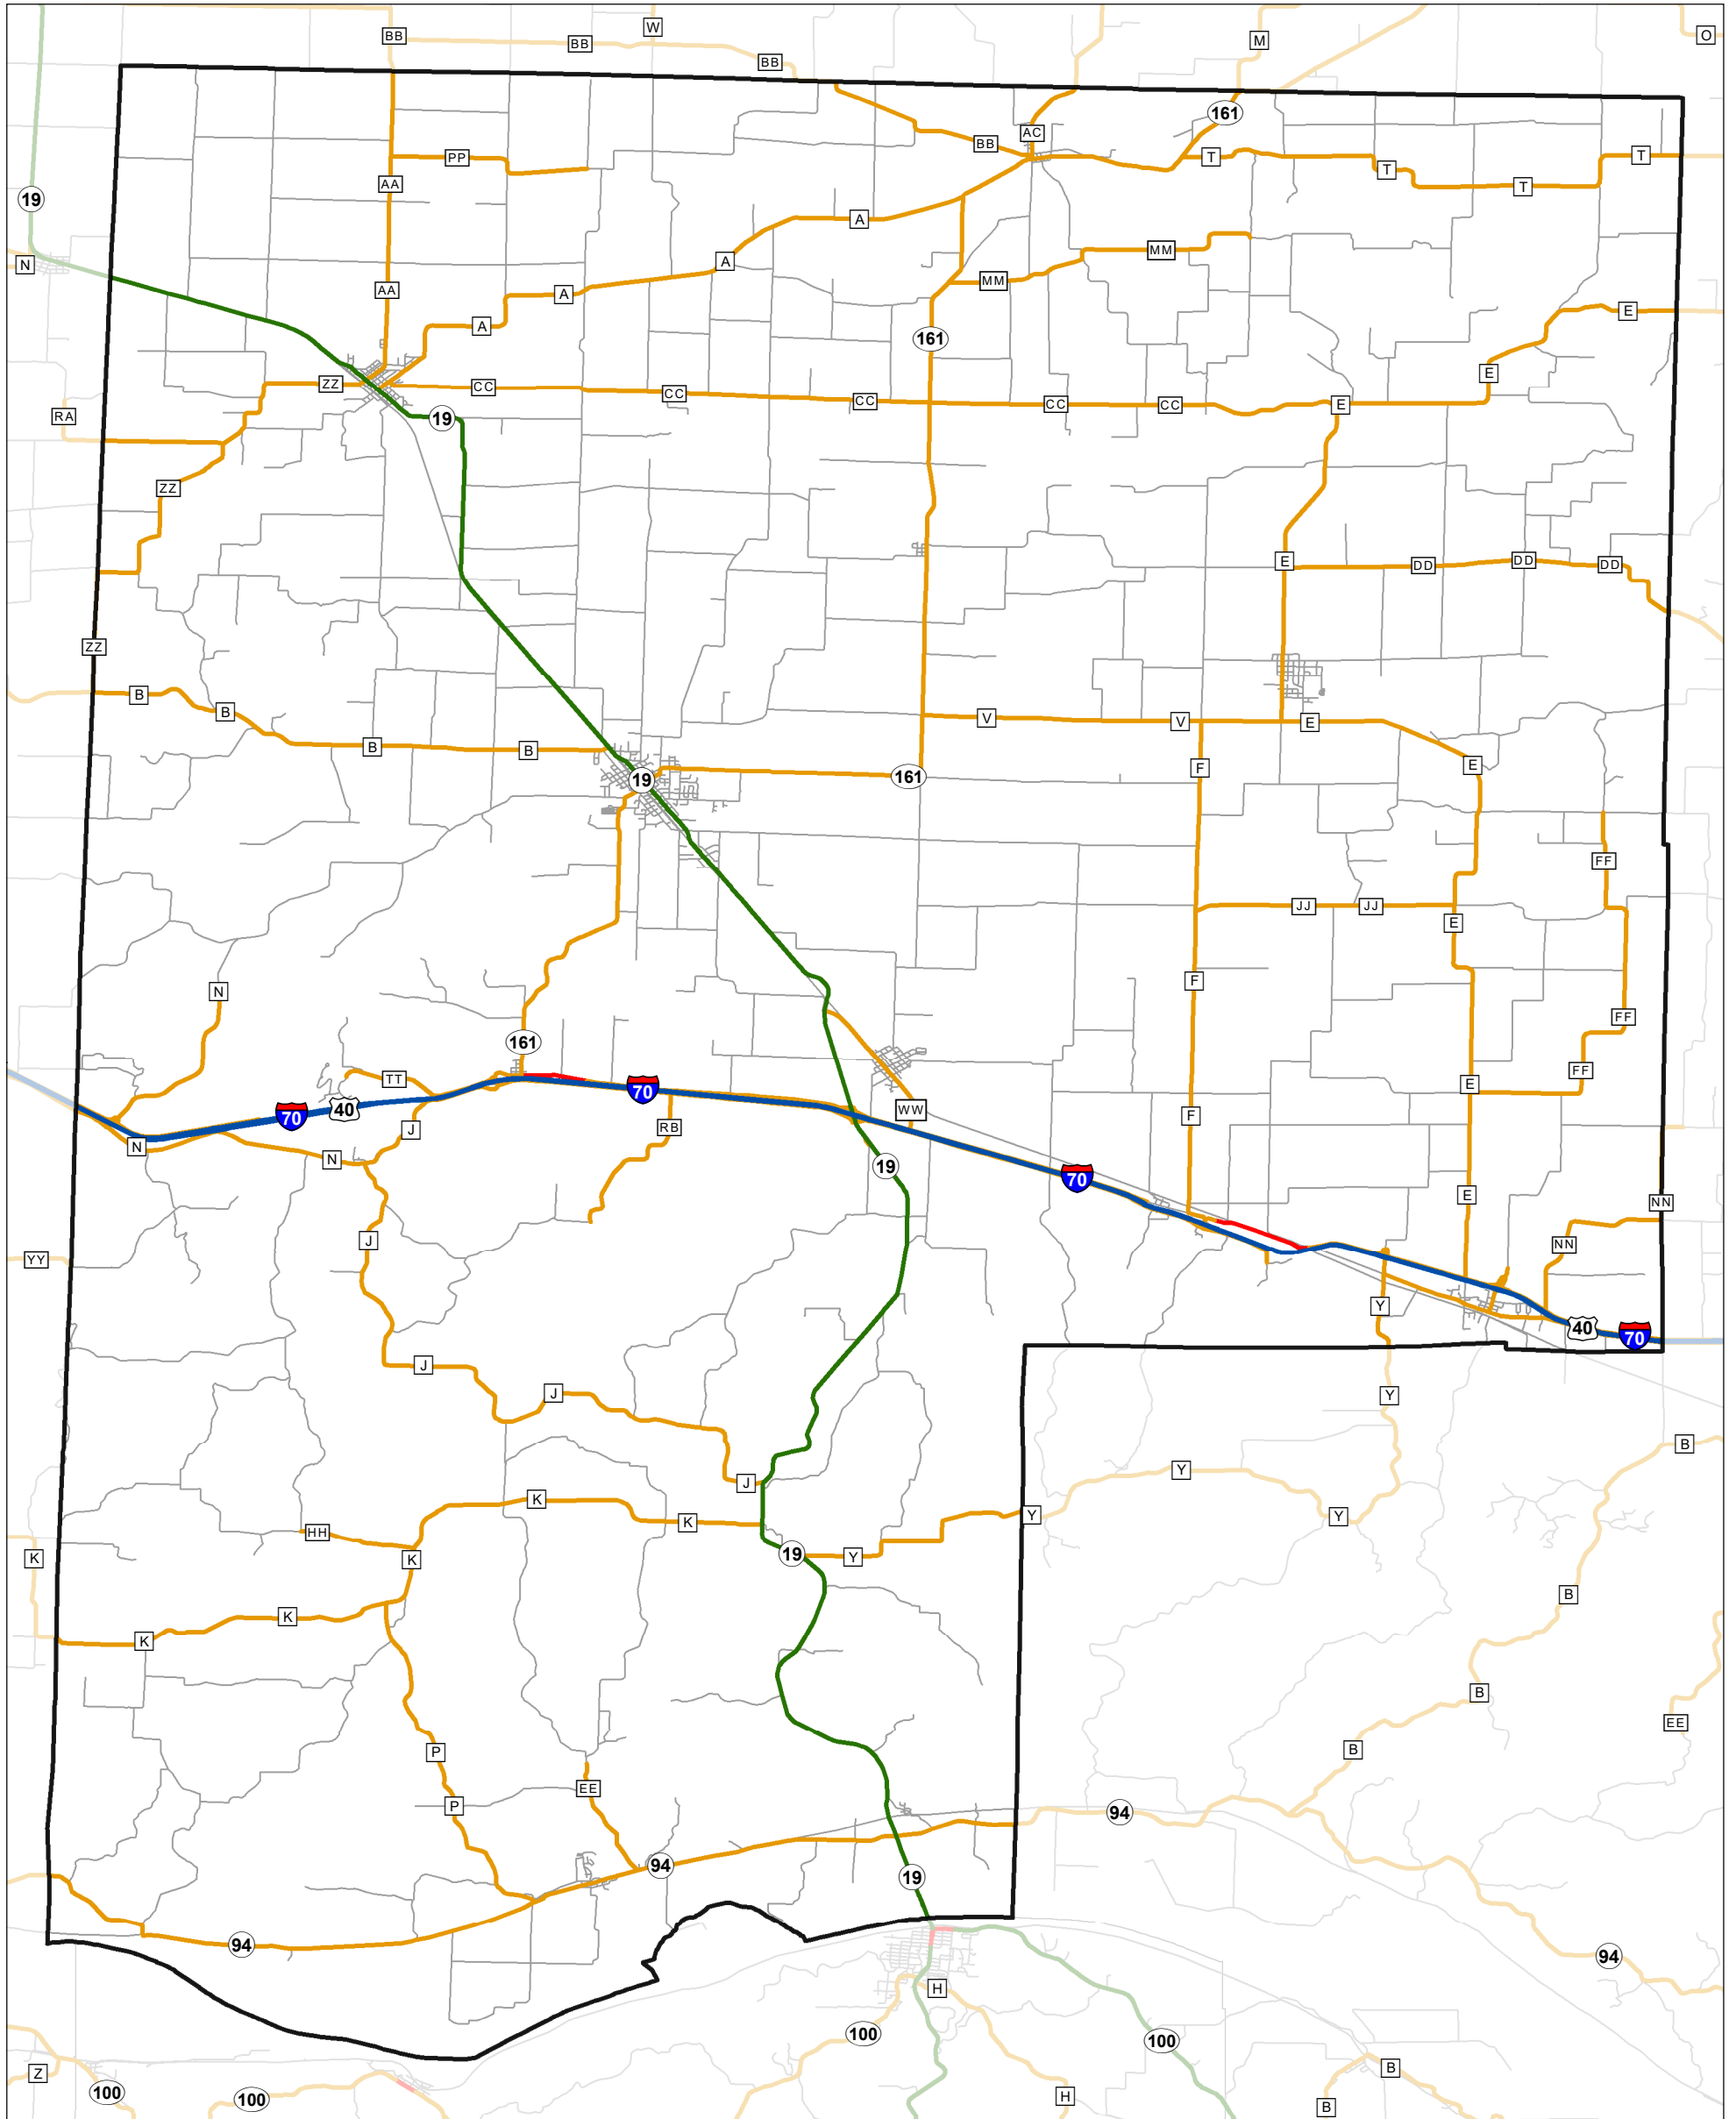

State System Classification

MONTGOMERY COUNTY MISSOURI

State System Class	Miles
Interstate	21.35
Primary	33.408
Supplementary	233.307
State Marked - NOS	
Other Roads	
Urban Area	

Transportation Planning
 105 W. Capitol Ave.
 Jefferson City, MO 65102
 Phone (573) 526-5478
 Fax (573) 526-8052