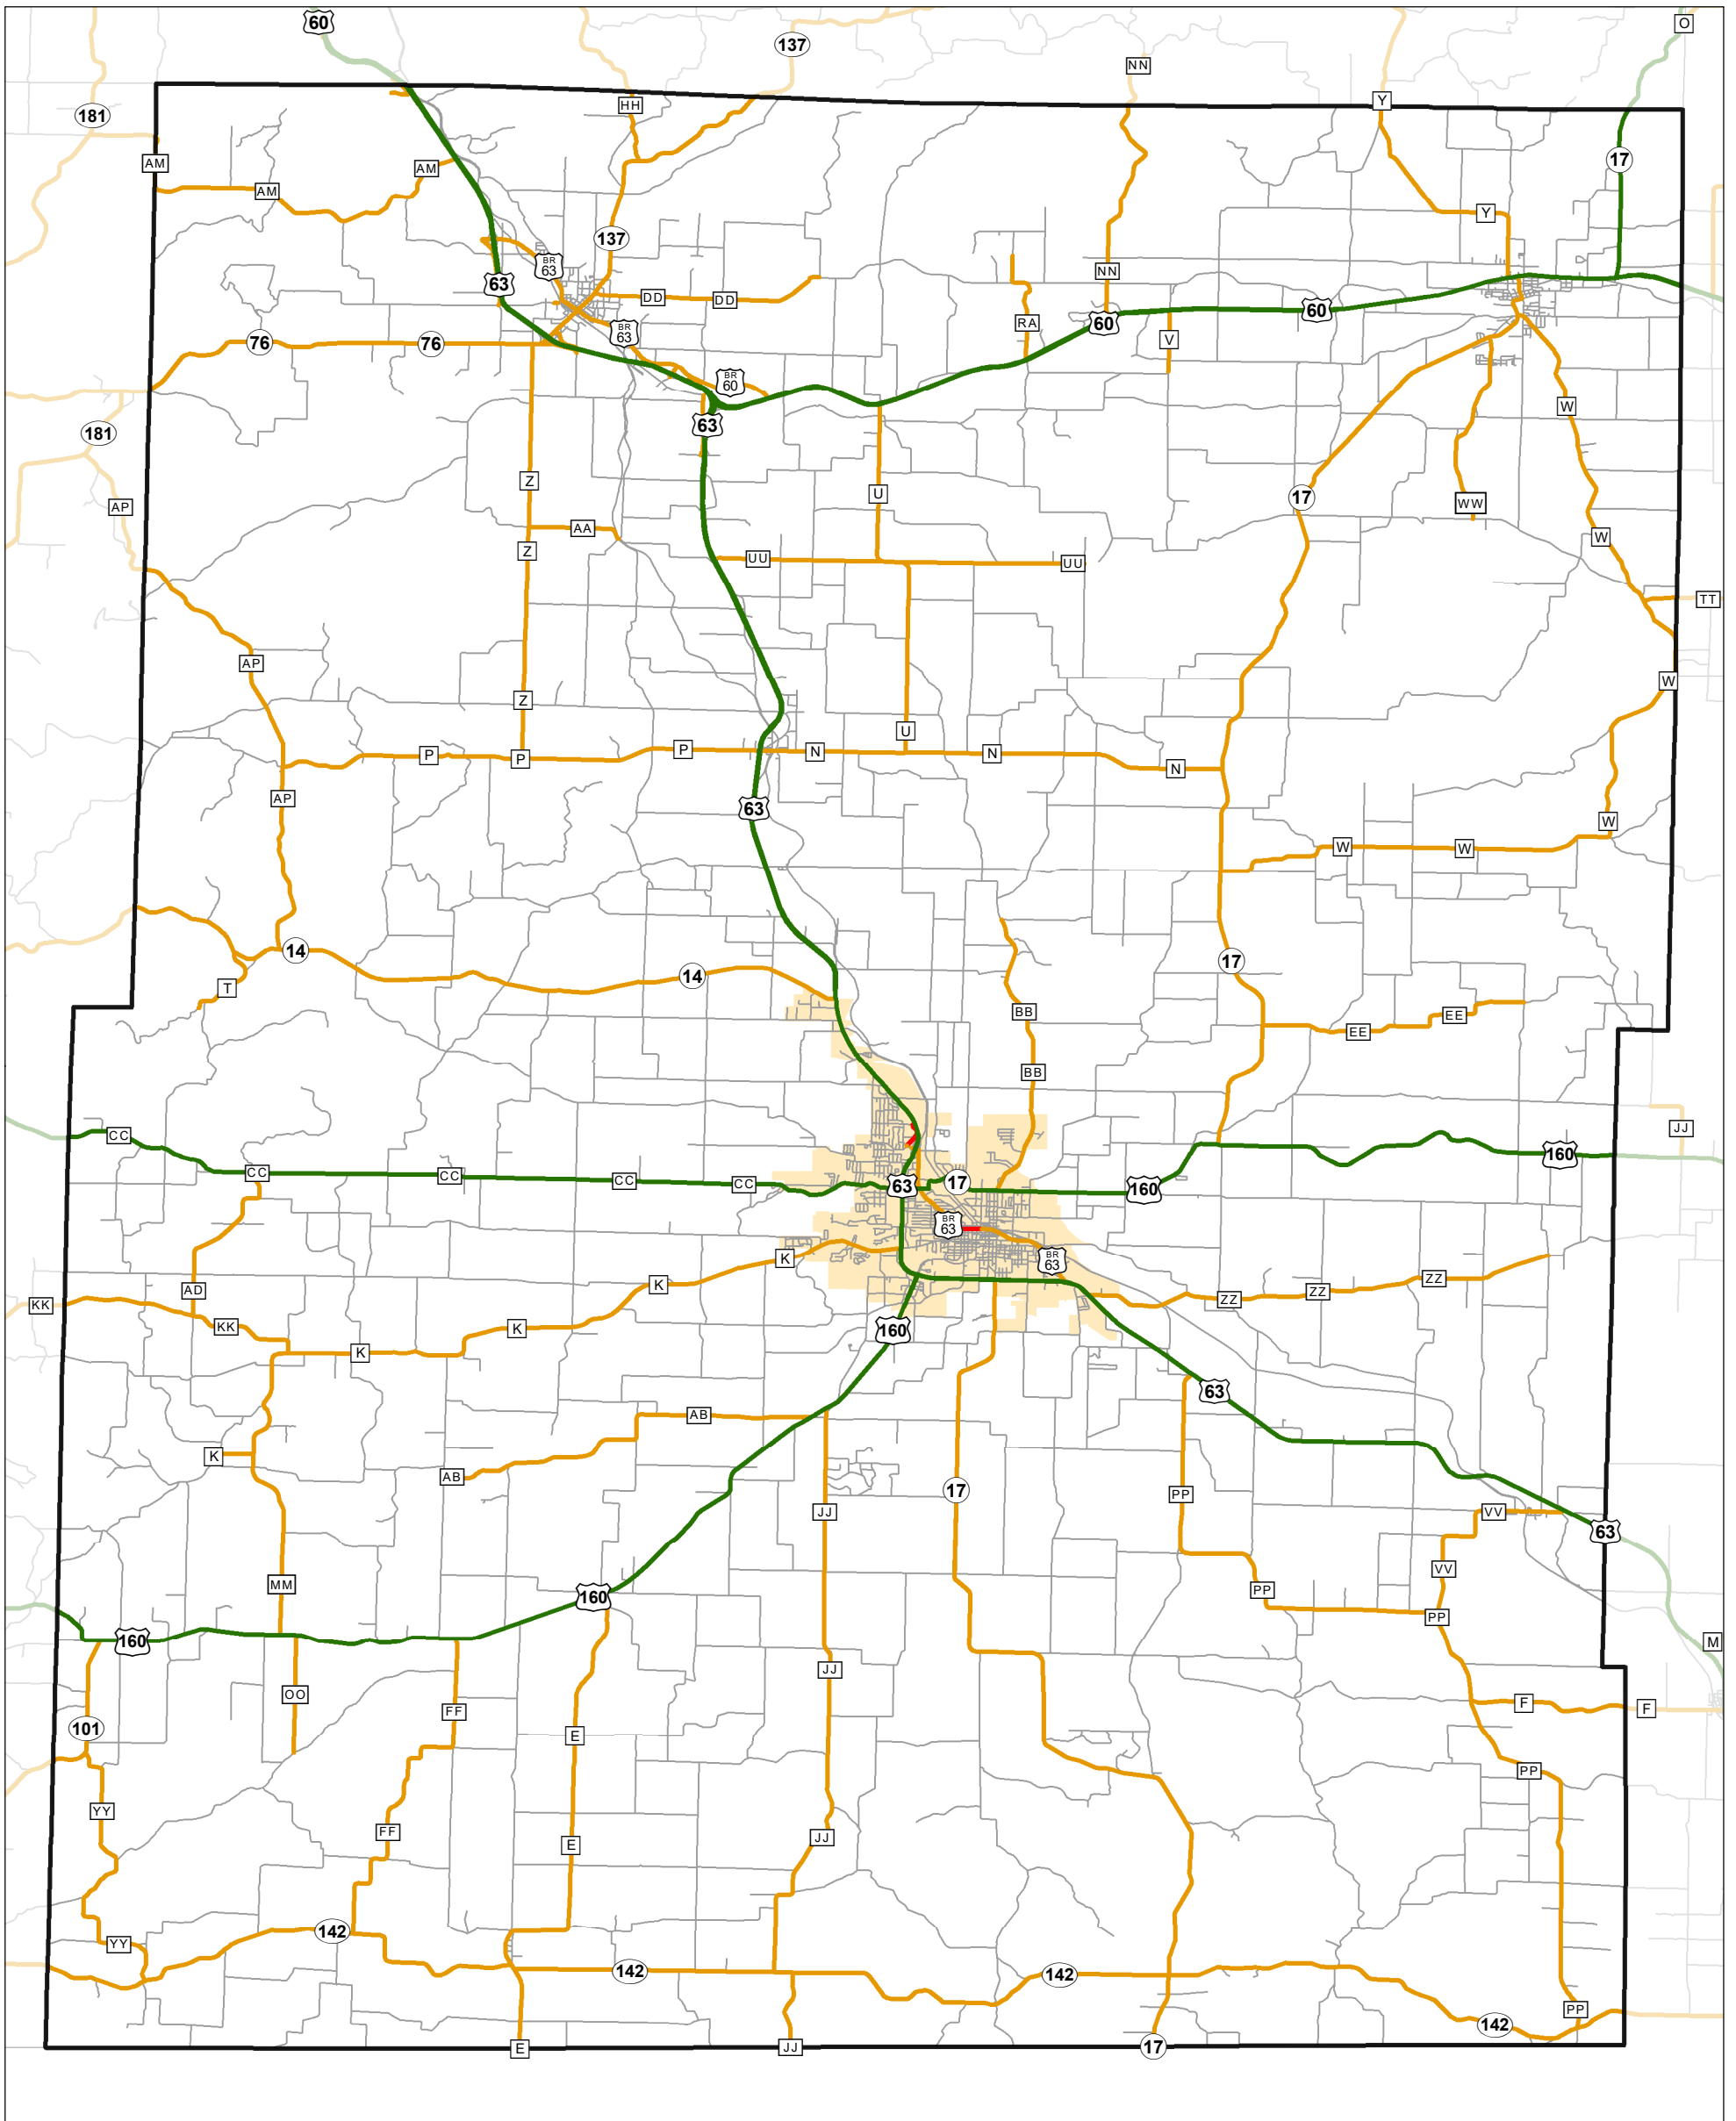

State System Classification

HOWELL COUNTY MISSOURI

State System Class	Miles
Interstate	0
Primary	102.26
Supplementary	312.208
State Marked - NOS	
Other Roads	
Urban Area	

Transportation Planning
 105 W. Capitol Ave.
 Jefferson City, MO 65102
 Phone (573) 526-5478
 Fax (573) 526-8052

February 2021