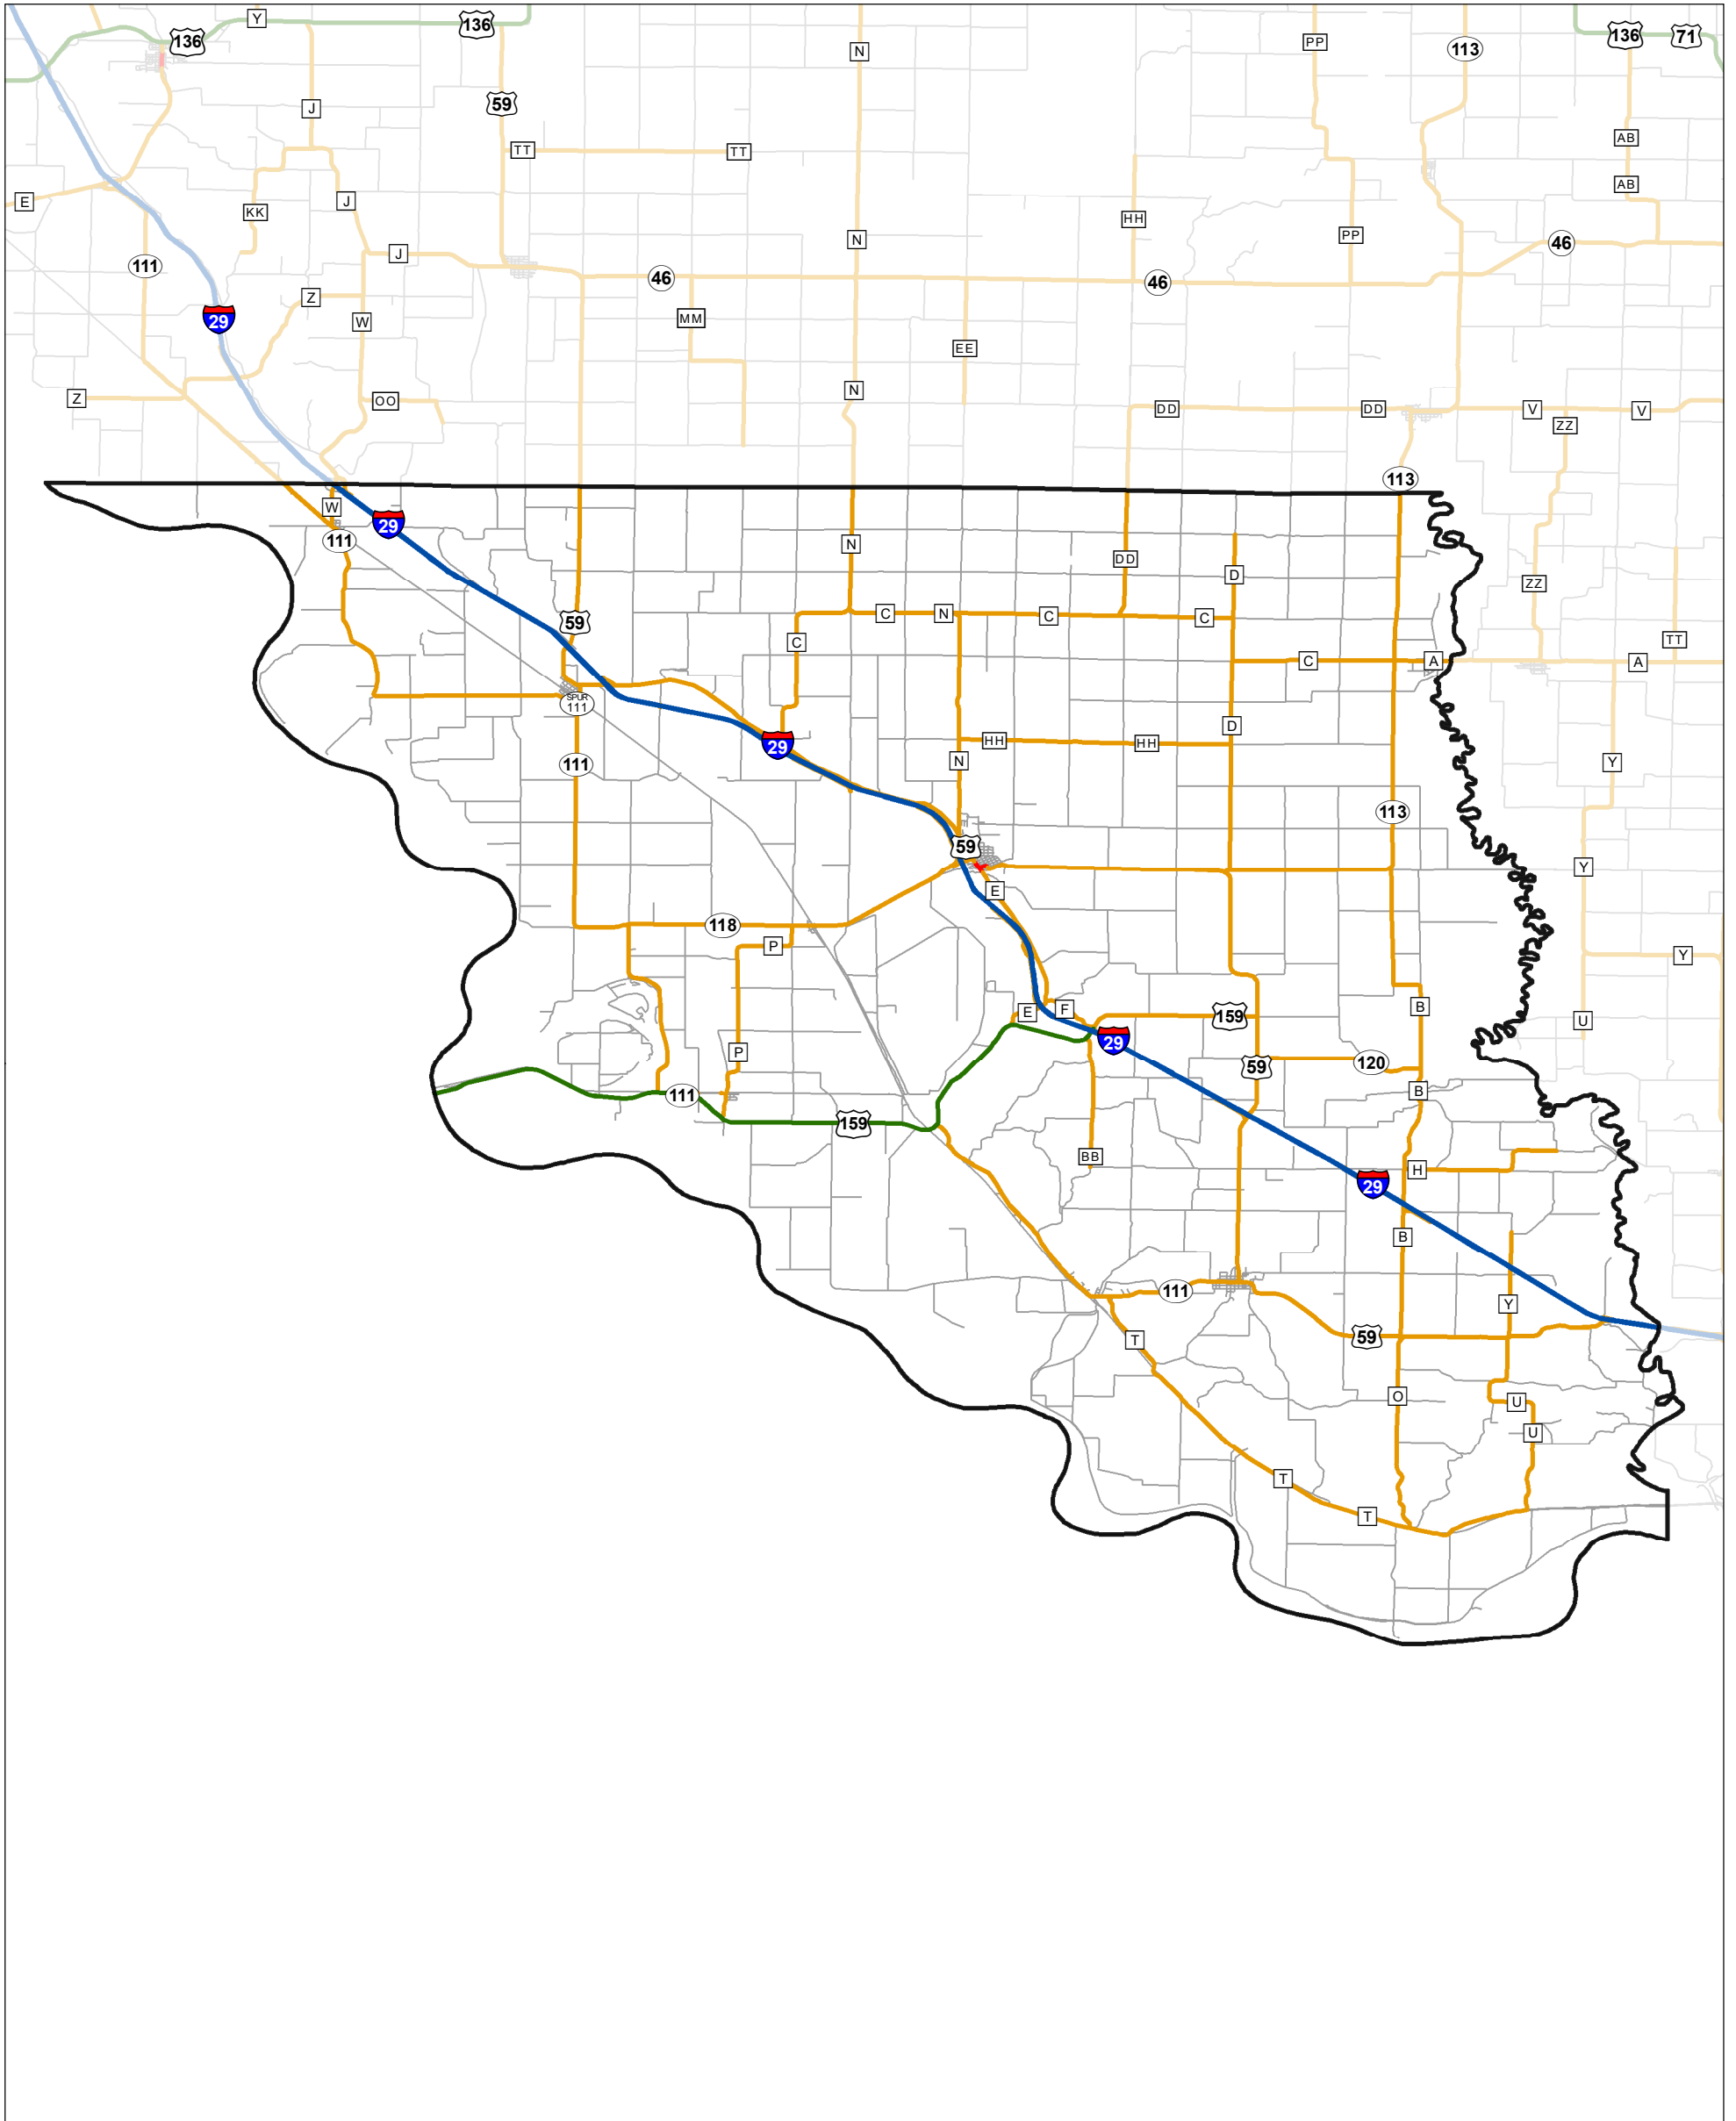

# State System Classification

## HOLT COUNTY MISSOURI

State System Class	Miles
Interstate	32.815
Primary	14.481
Supplementary	190.781
State Marked - NOS	
Other Roads	
Urban Area	

**Transportation Planning**  
 105 W. Capitol Ave.  
 Jefferson City, MO 65102  
 Phone (573) 526-5478  
 Fax (573) 526-8052