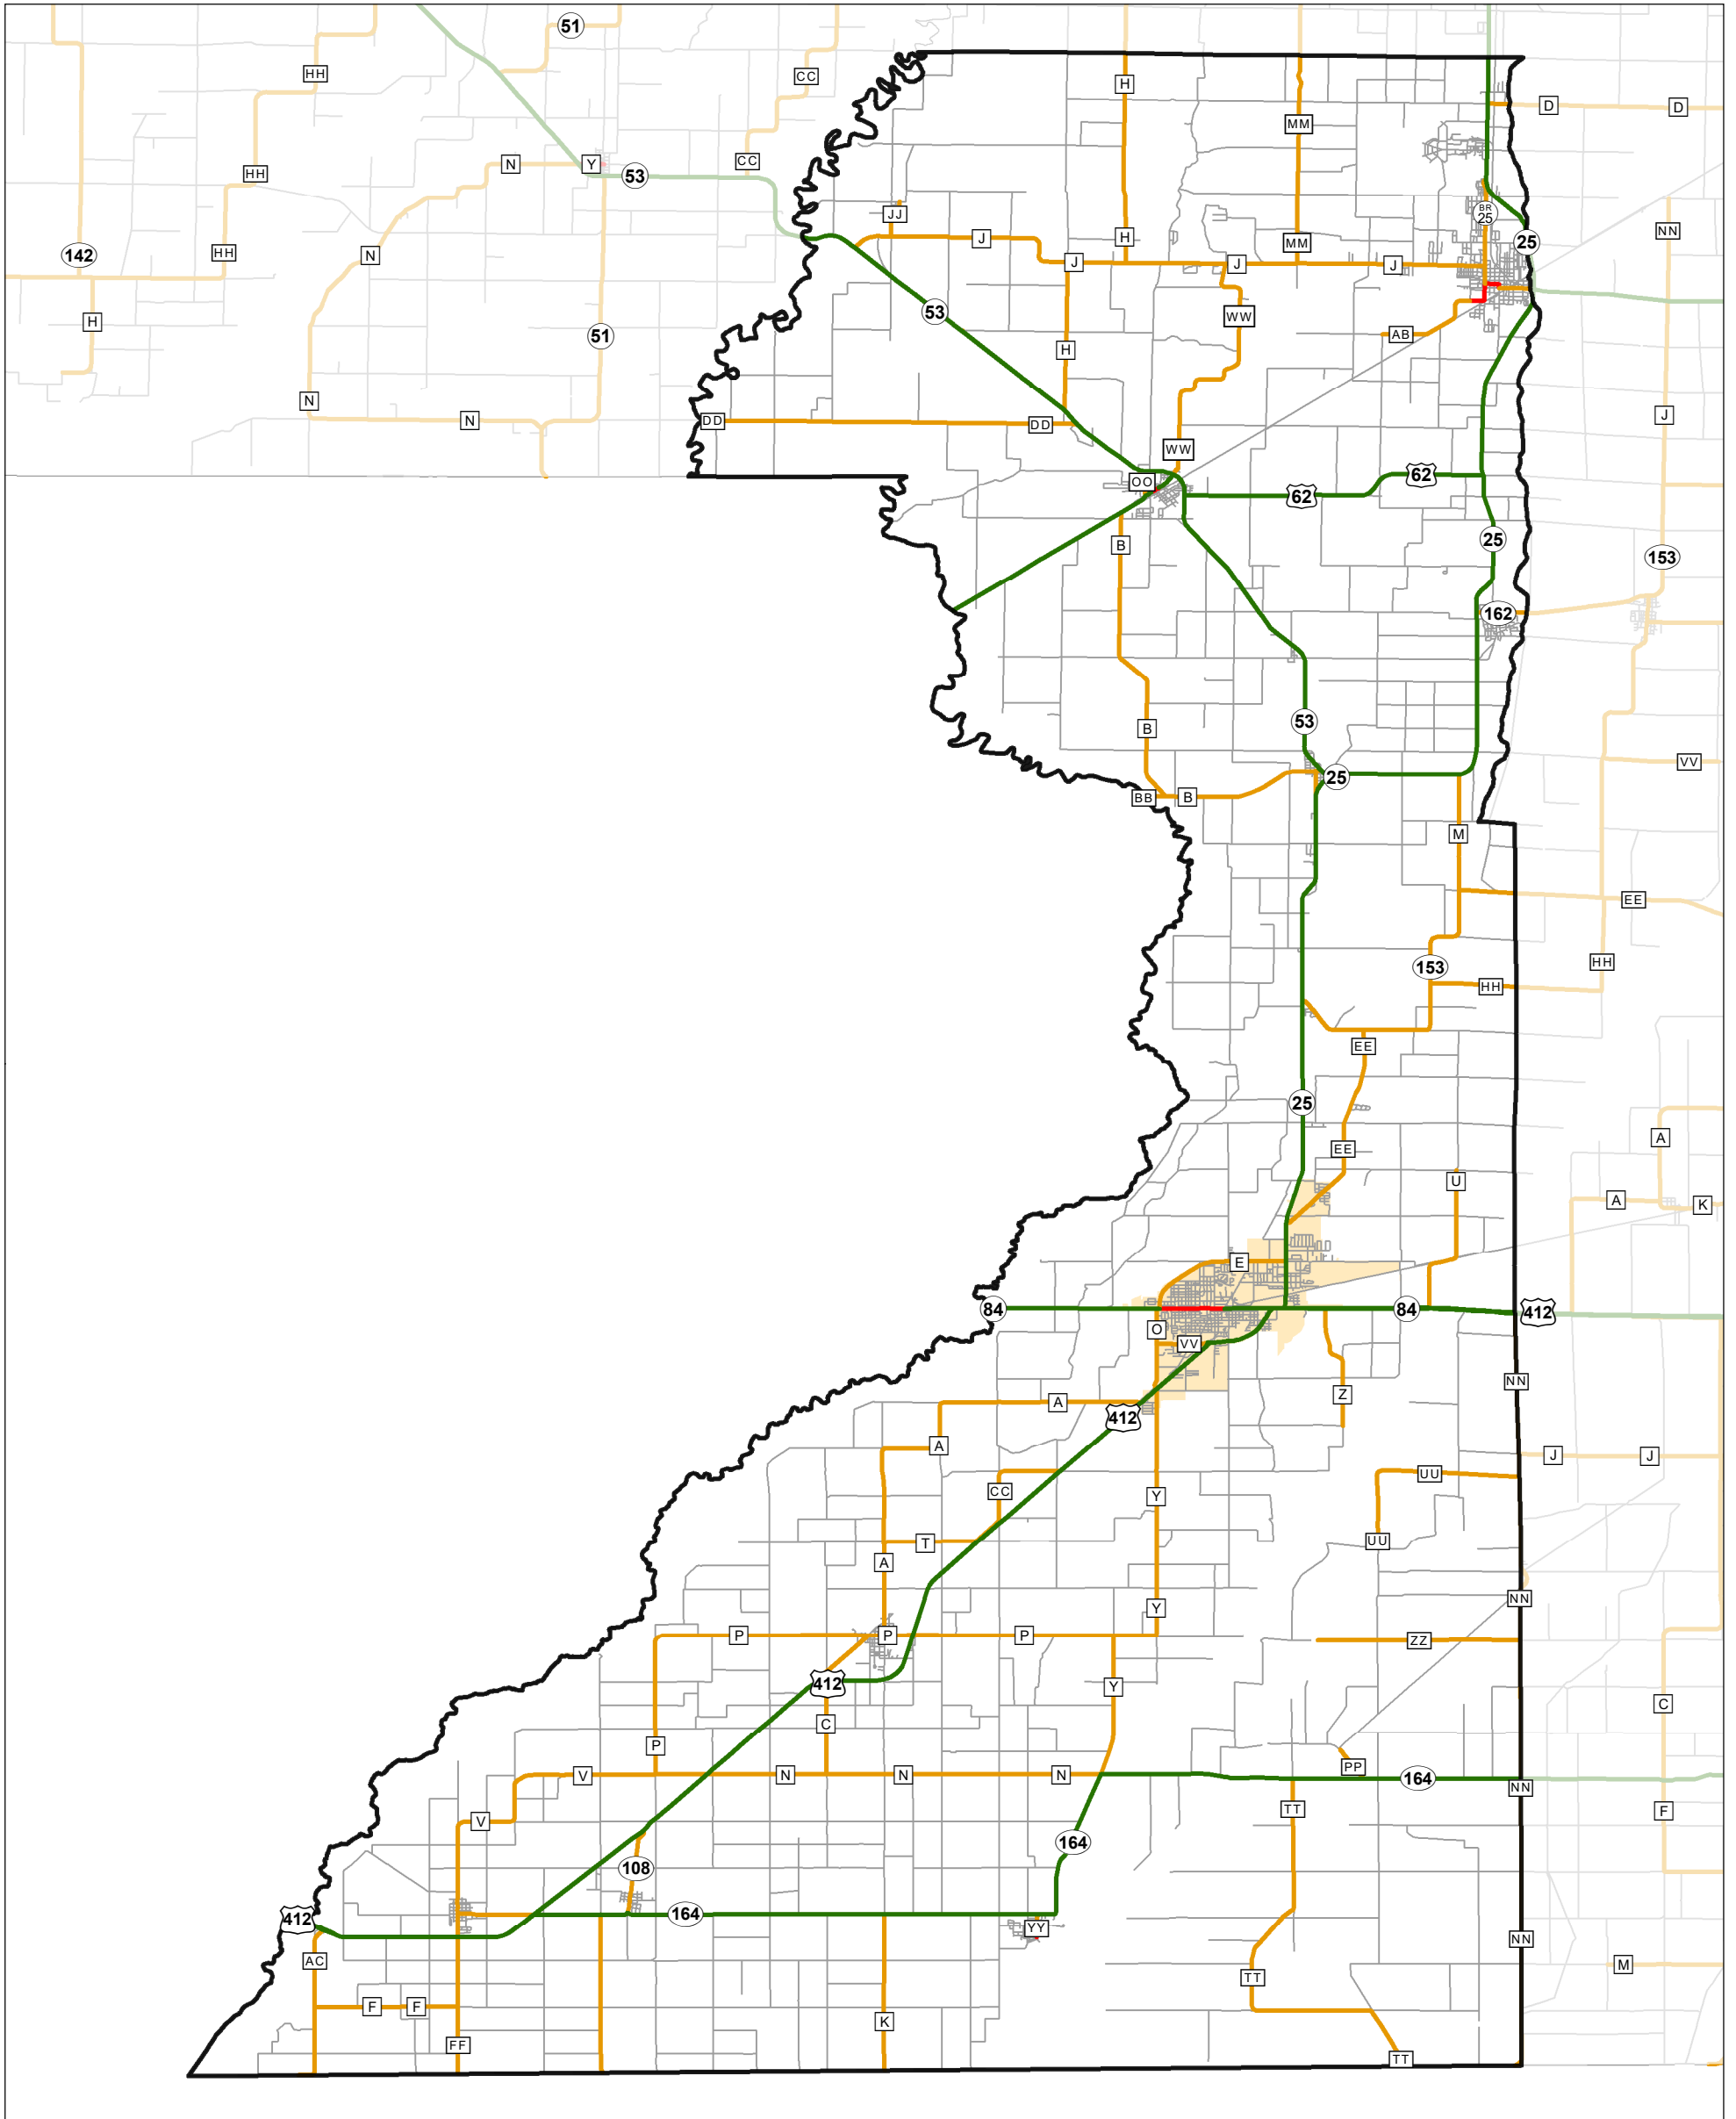

State System Classification

DUNKLIN COUNTY MISSOURI

State System Class	Miles
Interstate	0
Primary	106.388
Supplementary	184.883
State Marked - NOS	
Other Roads	
Urban Area	

Transportation Planning
 105 W. Capitol Ave.
 Jefferson City, MO 65102
 Phone (573) 526-5478
 Fax (573) 526-8052