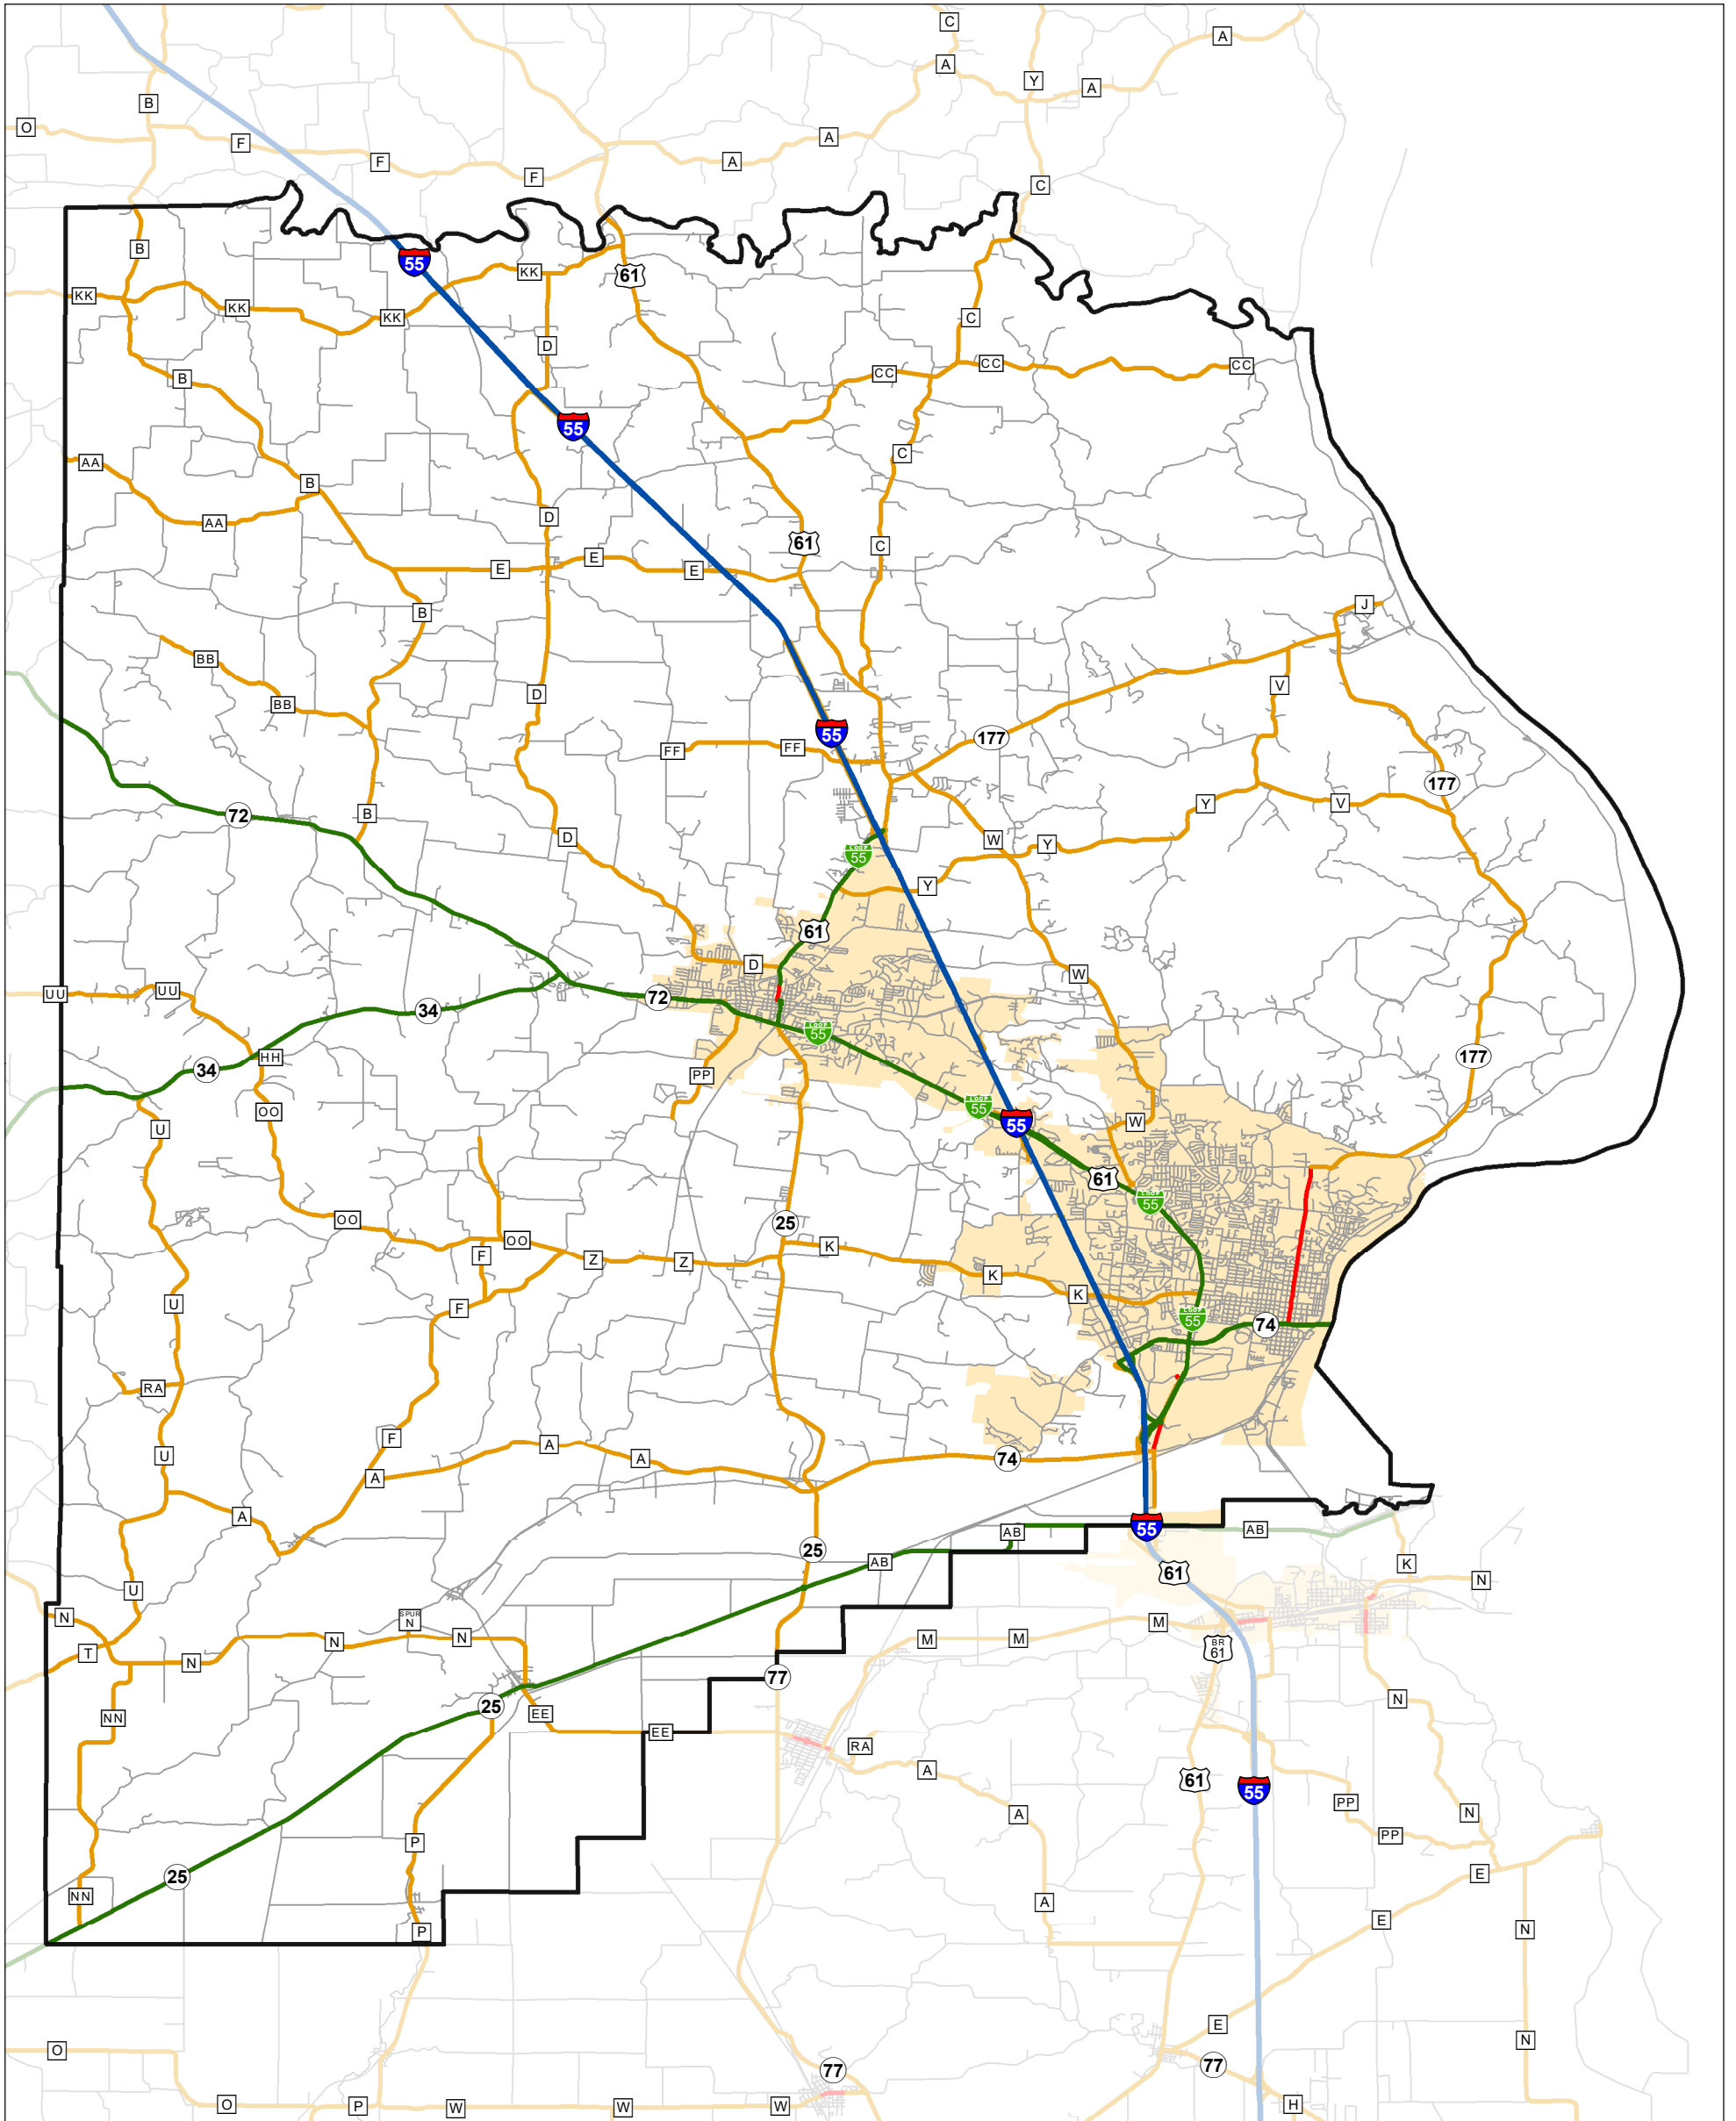

State System Classification

CAPE GIRARDEAU COUNTY MISSOURI

State System Class	Miles
Interstate	27.251
Primary	59.317
Supplementary	244.082
State Marked - NOS	
Other Roads	
Urban Area	

Transportation Planning
 105 W. Capitol Ave.
 Jefferson City, MO 65102
 Phone (573) 526-5478
 Fax (573) 526-8052