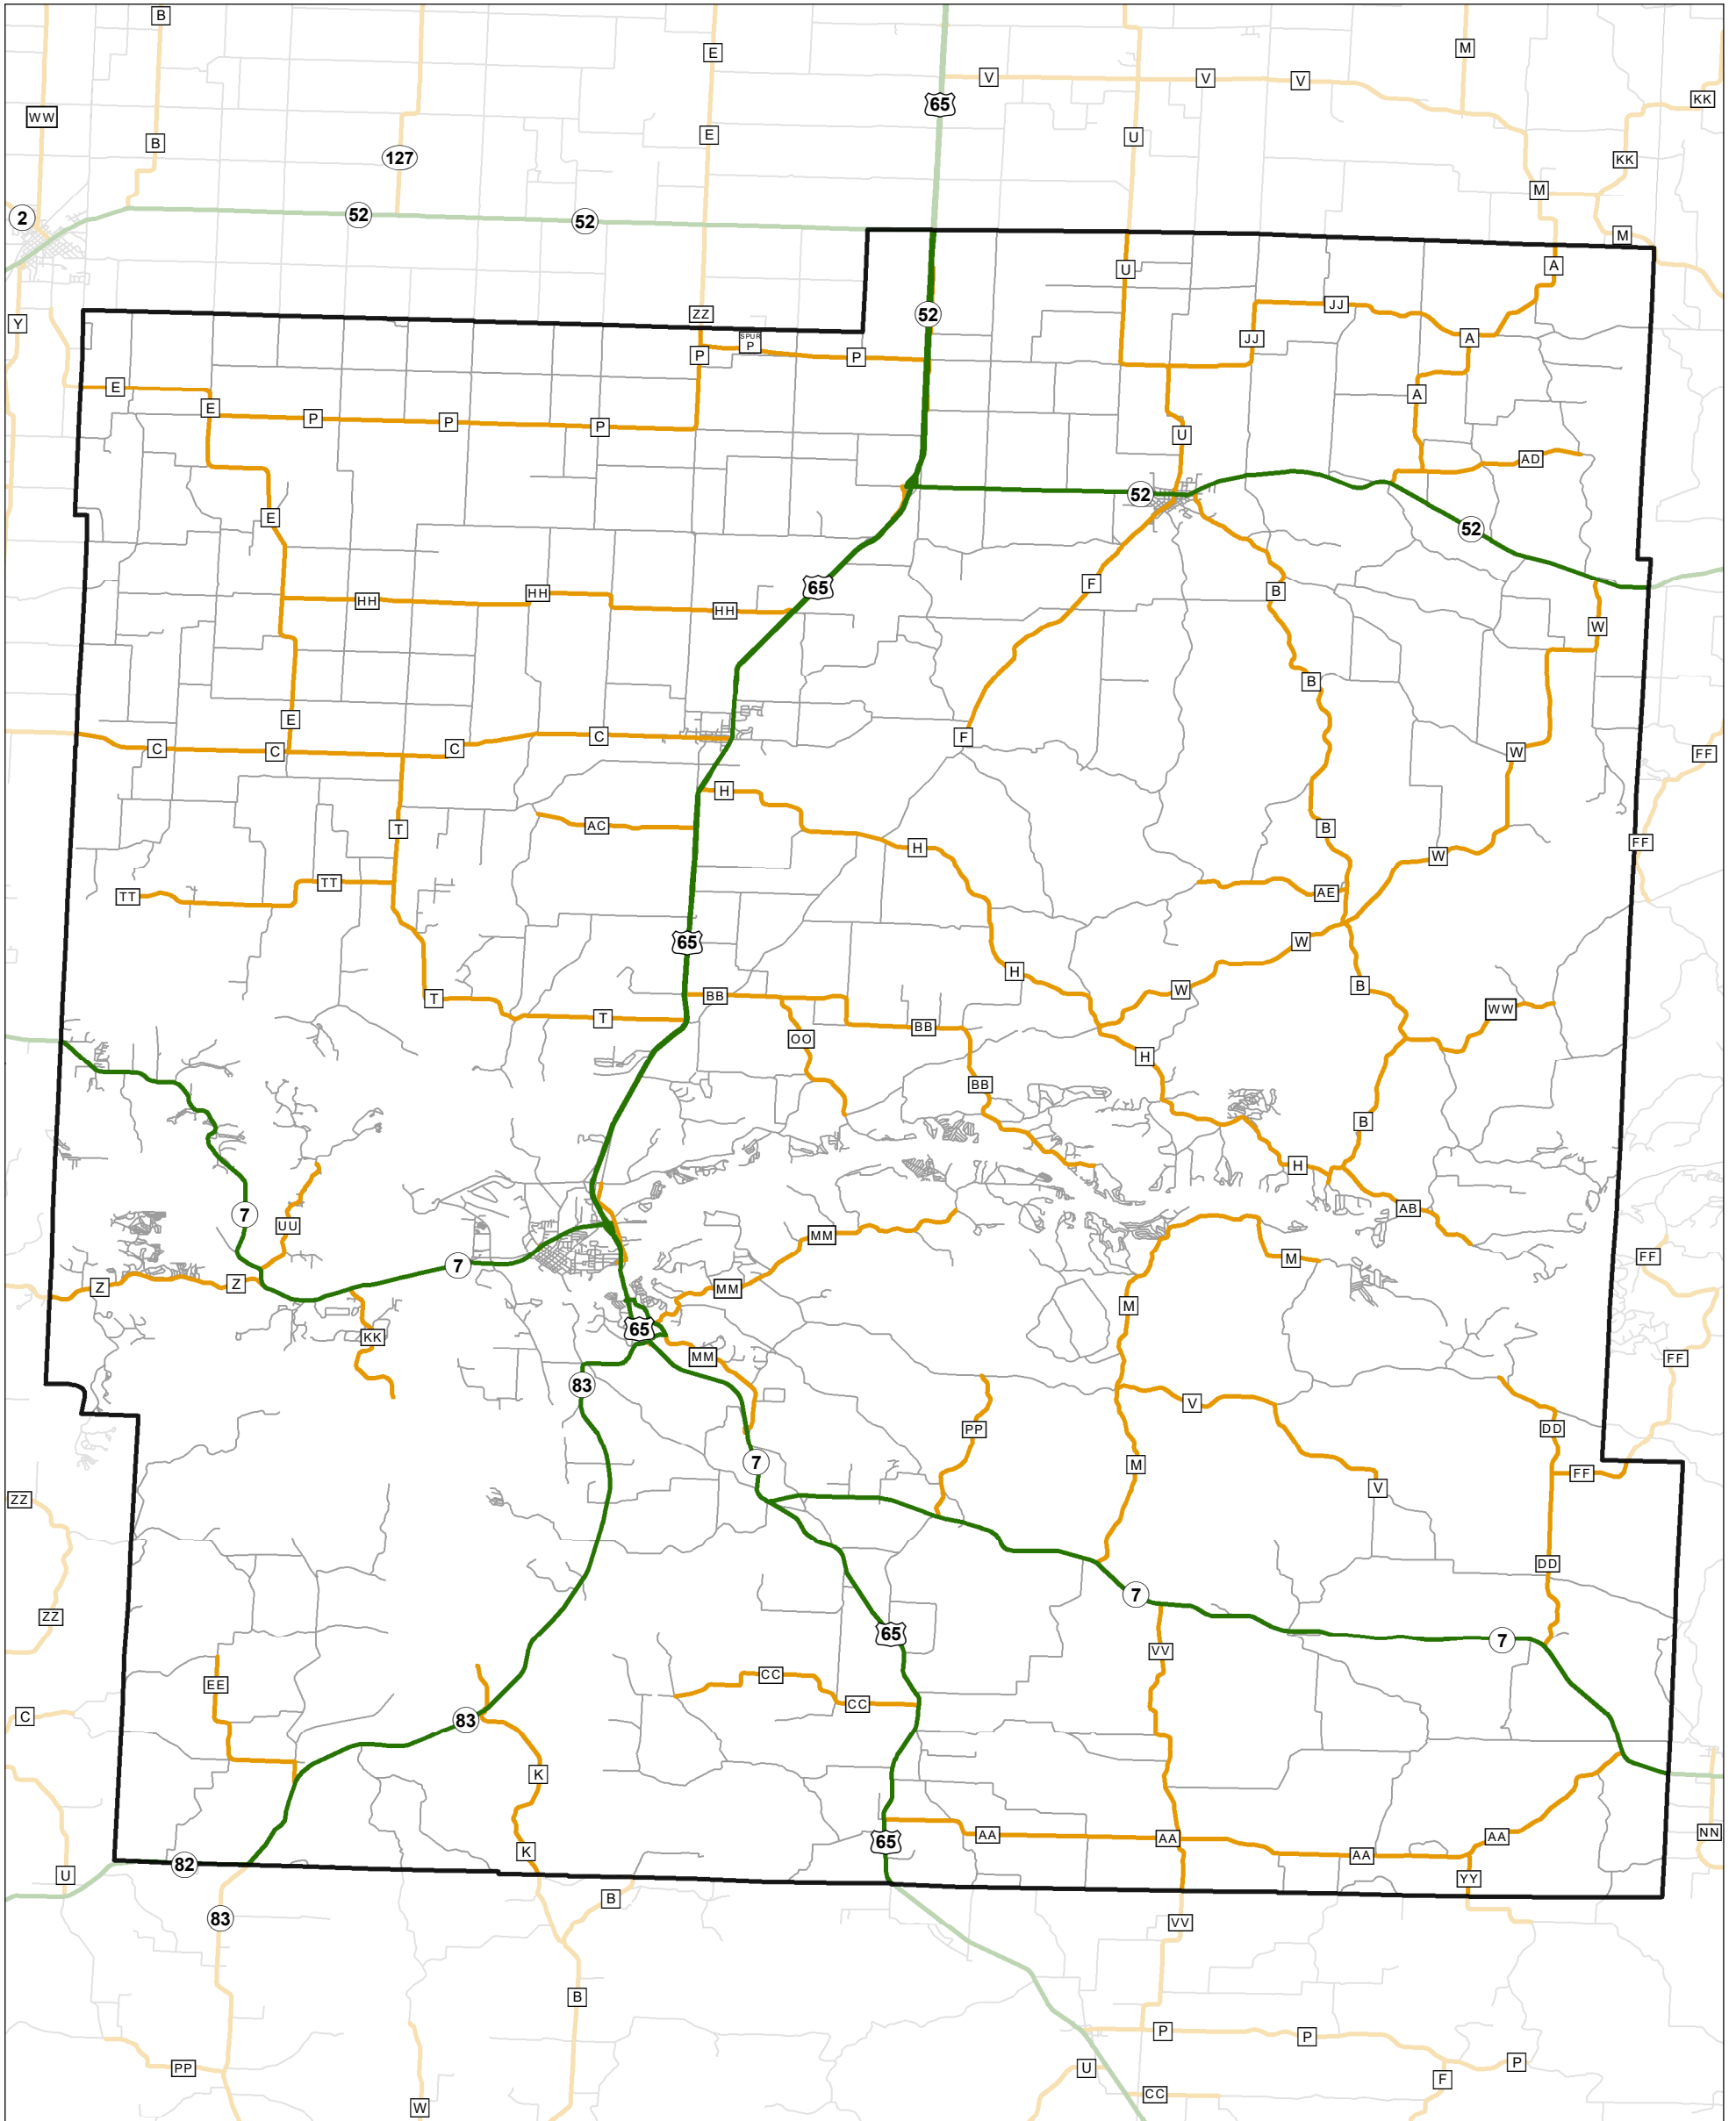

# State System Classification

## BENTON COUNTY MISSOURI

State System Class	Miles
Interstate	0
Primary	93.235
Supplementary	230.02
State Marked - NOS	
Other Roads	
Urban Area	

**Transportation Planning**  
 105 W. Capitol Ave.  
 Jefferson City, MO 65102  
 Phone (573) 526-5478  
 Fax (573) 526-8052