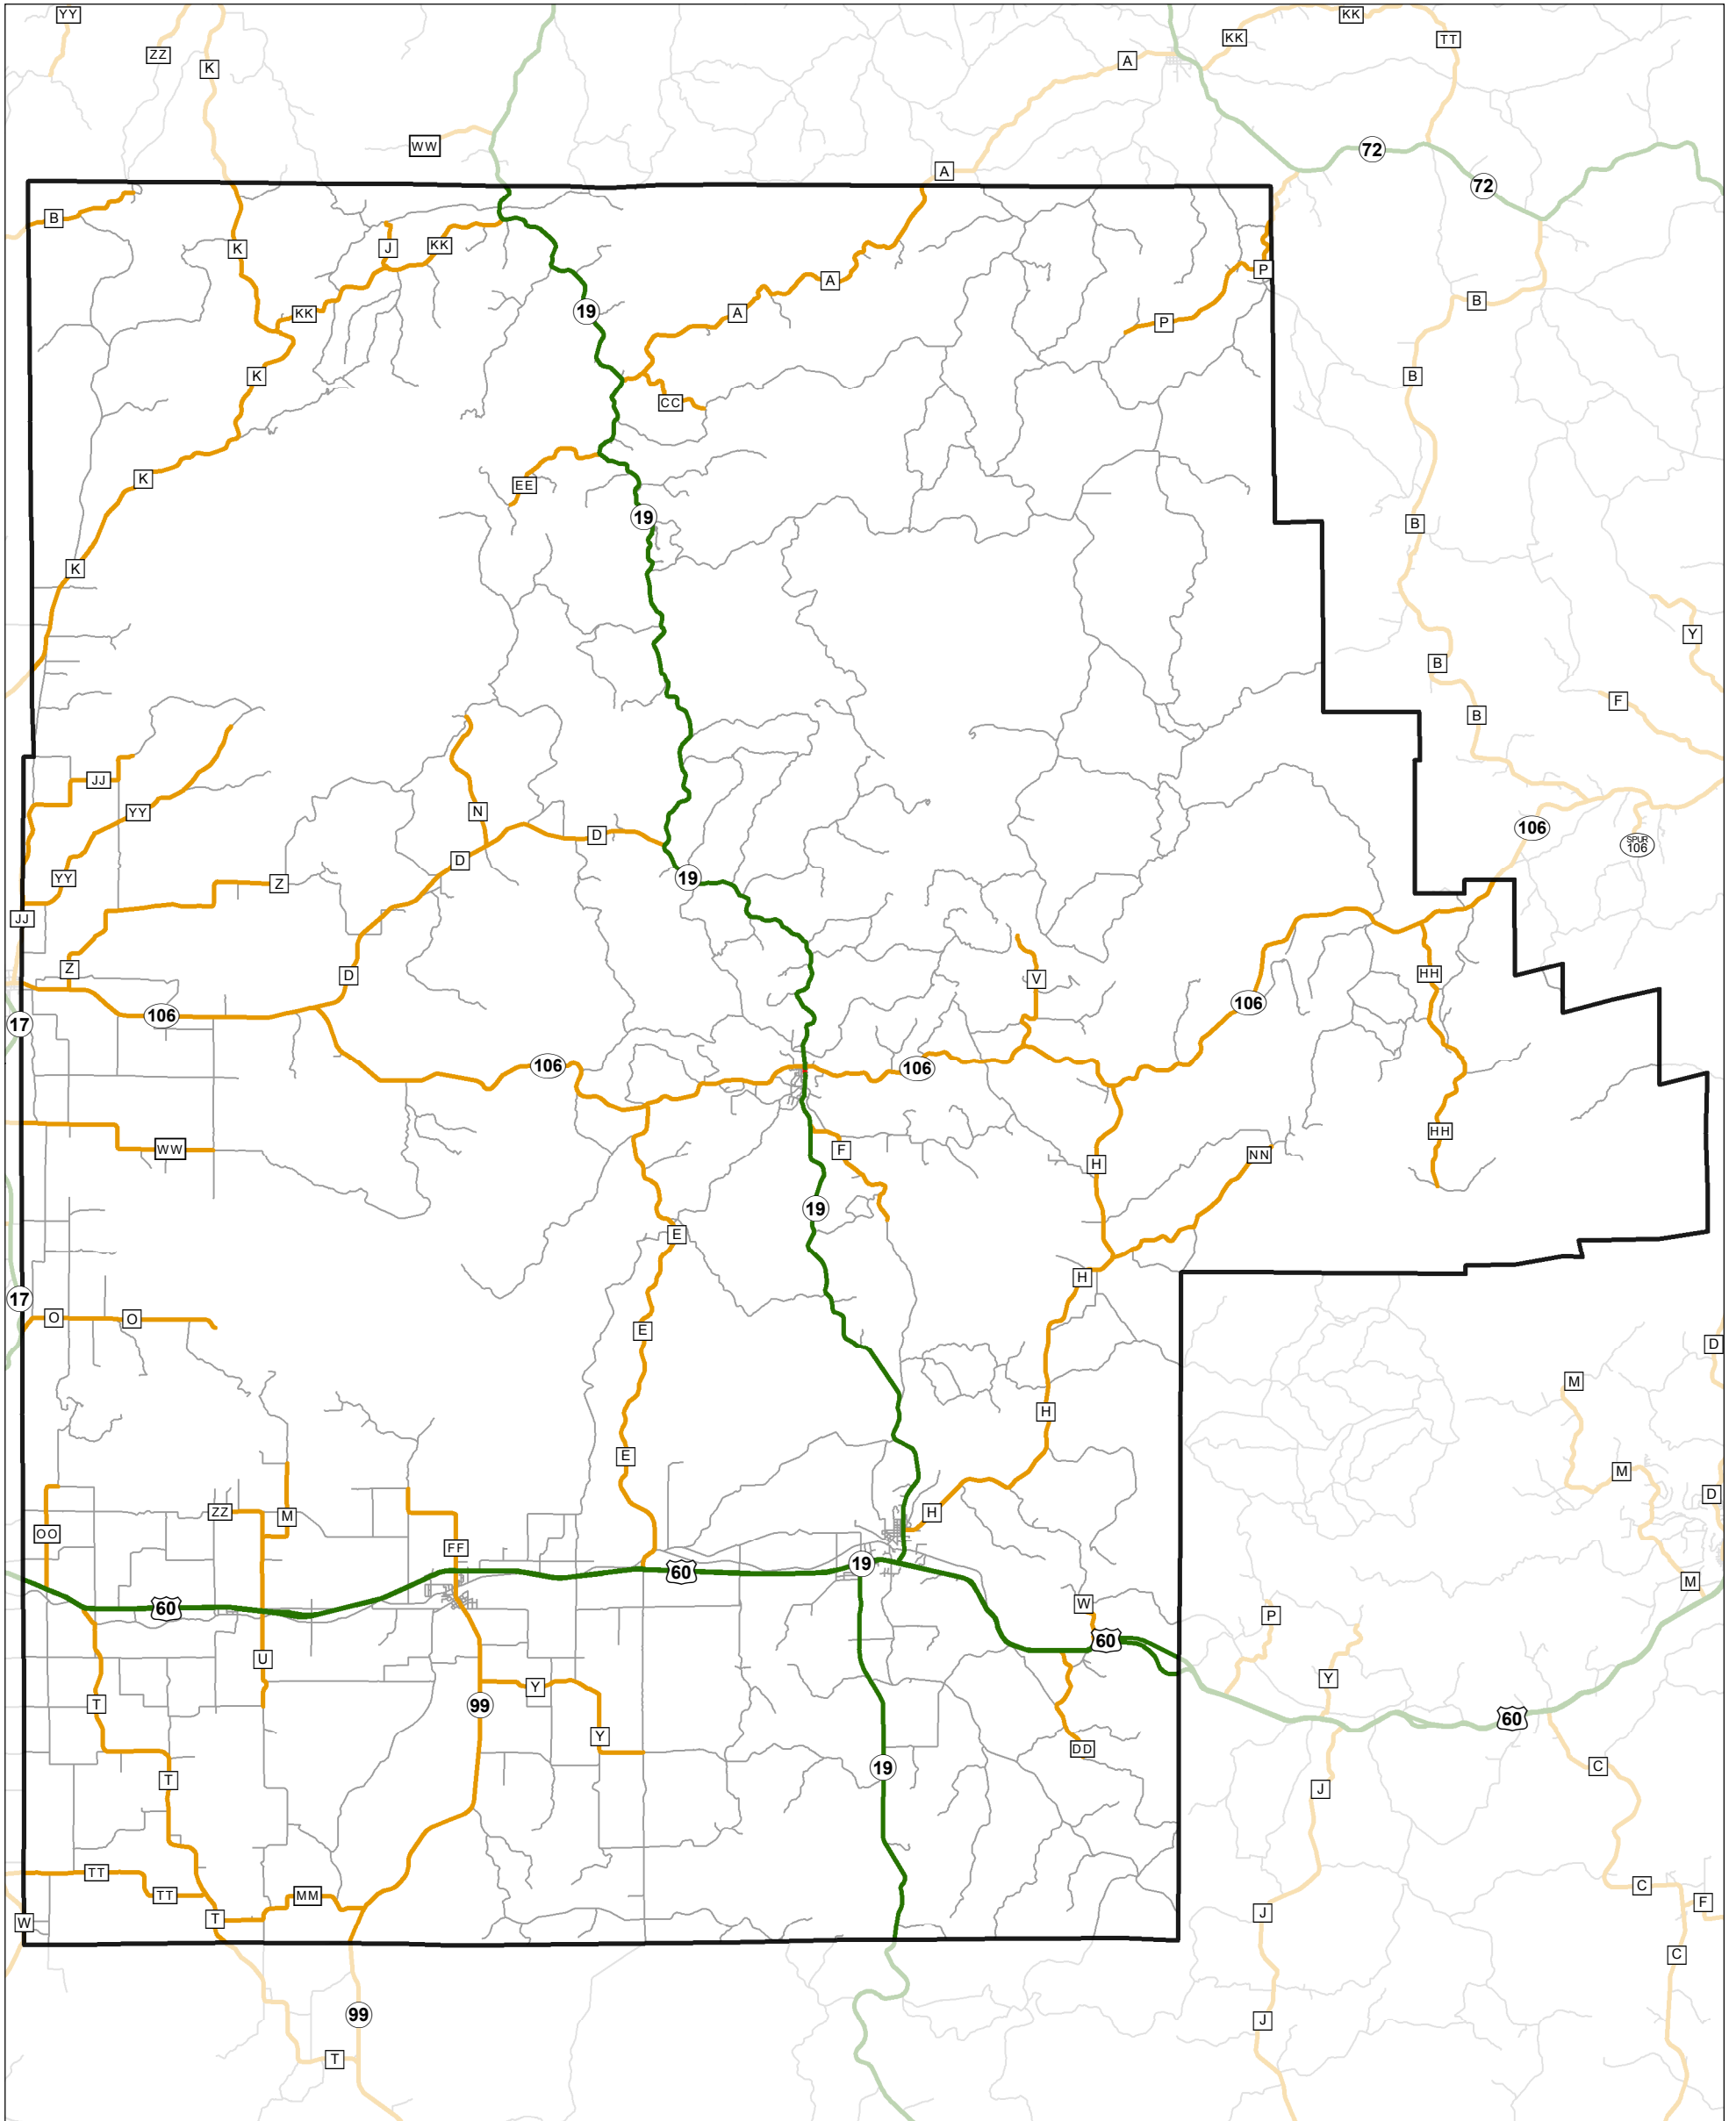

State System Classification

SHANNON COUNTY MISSOURI

State System Class	Miles
Interstate	0
Primary	70.482
Supplementary	204.103
State Marked - NOS	
Other Roads	
Urban Area	

Transportation Planning
 105 W. Capitol Ave.
 Jefferson City, MO 65102
 Phone (573) 526-5478
 Fax (573) 526-8052