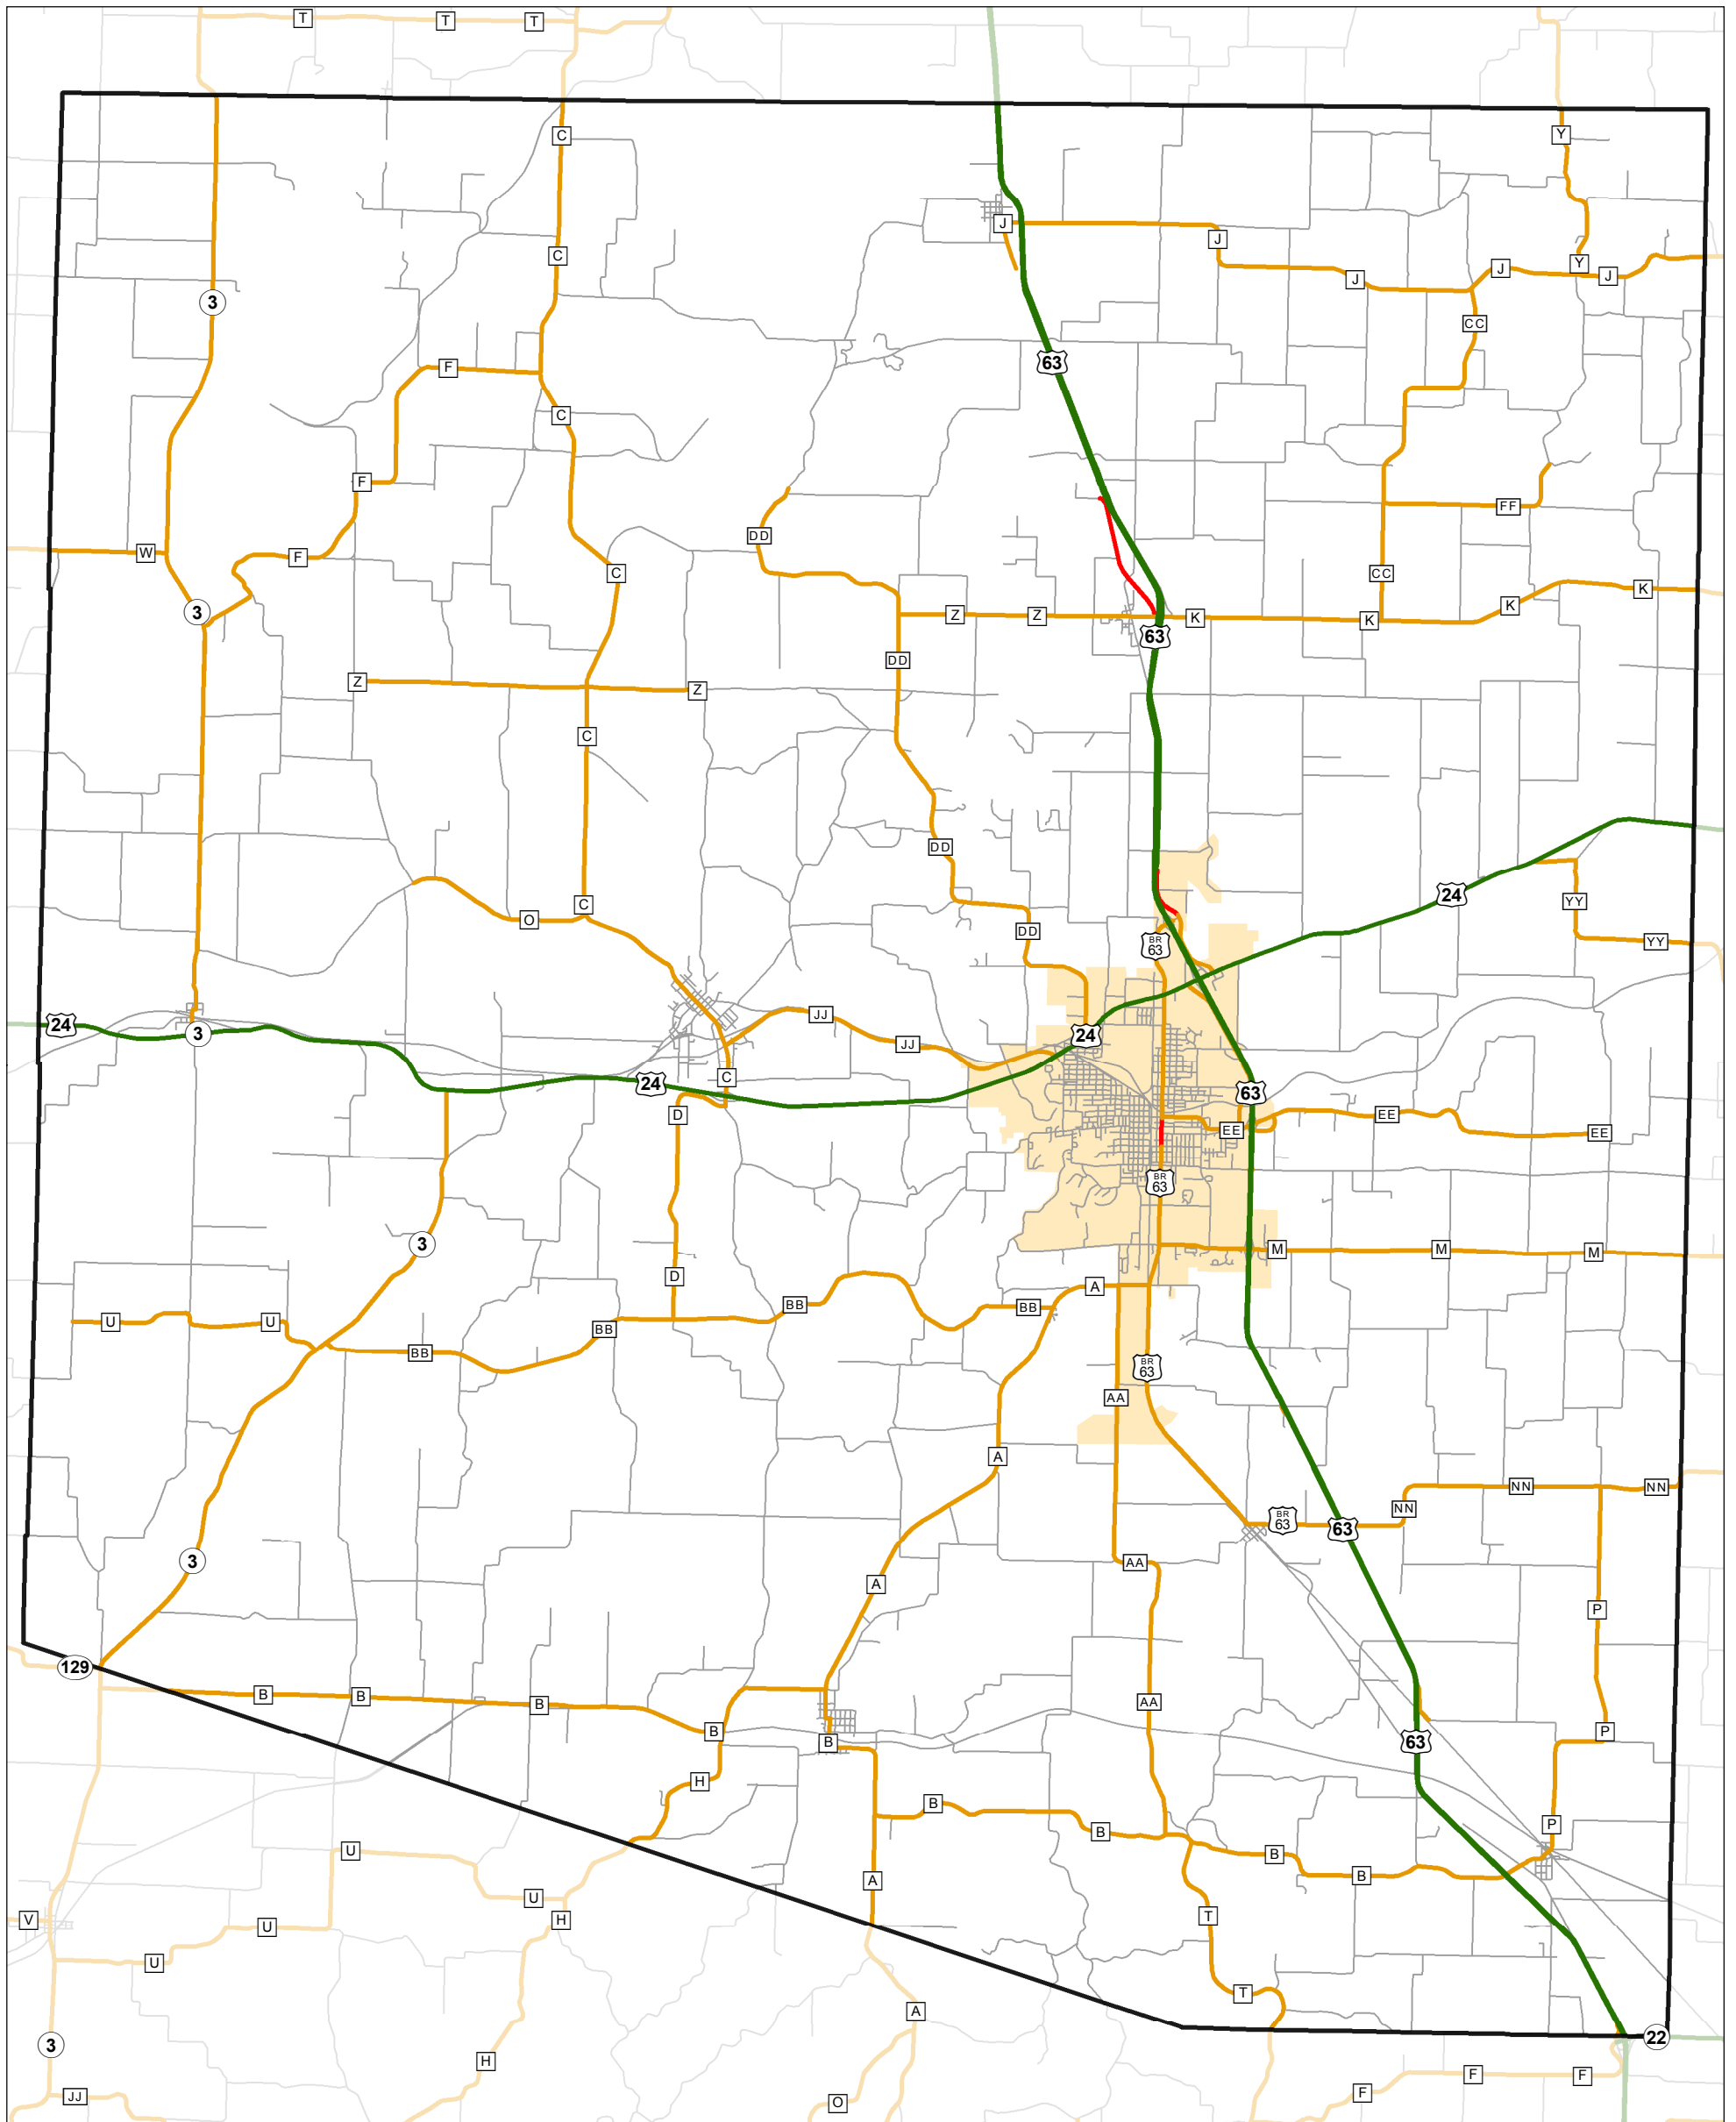

State System Classification

RANDOLPH COUNTY MISSOURI

State System Class	Miles
Interstate	0
Primary	49.92
Supplementary	196.305
State Marked - NOS	
Other Roads	
Urban Area	

Transportation Planning
 105 W. Capitol Ave.
 Jefferson City, MO 65102
 Phone (573) 526-5478
 Fax (573) 526-8052