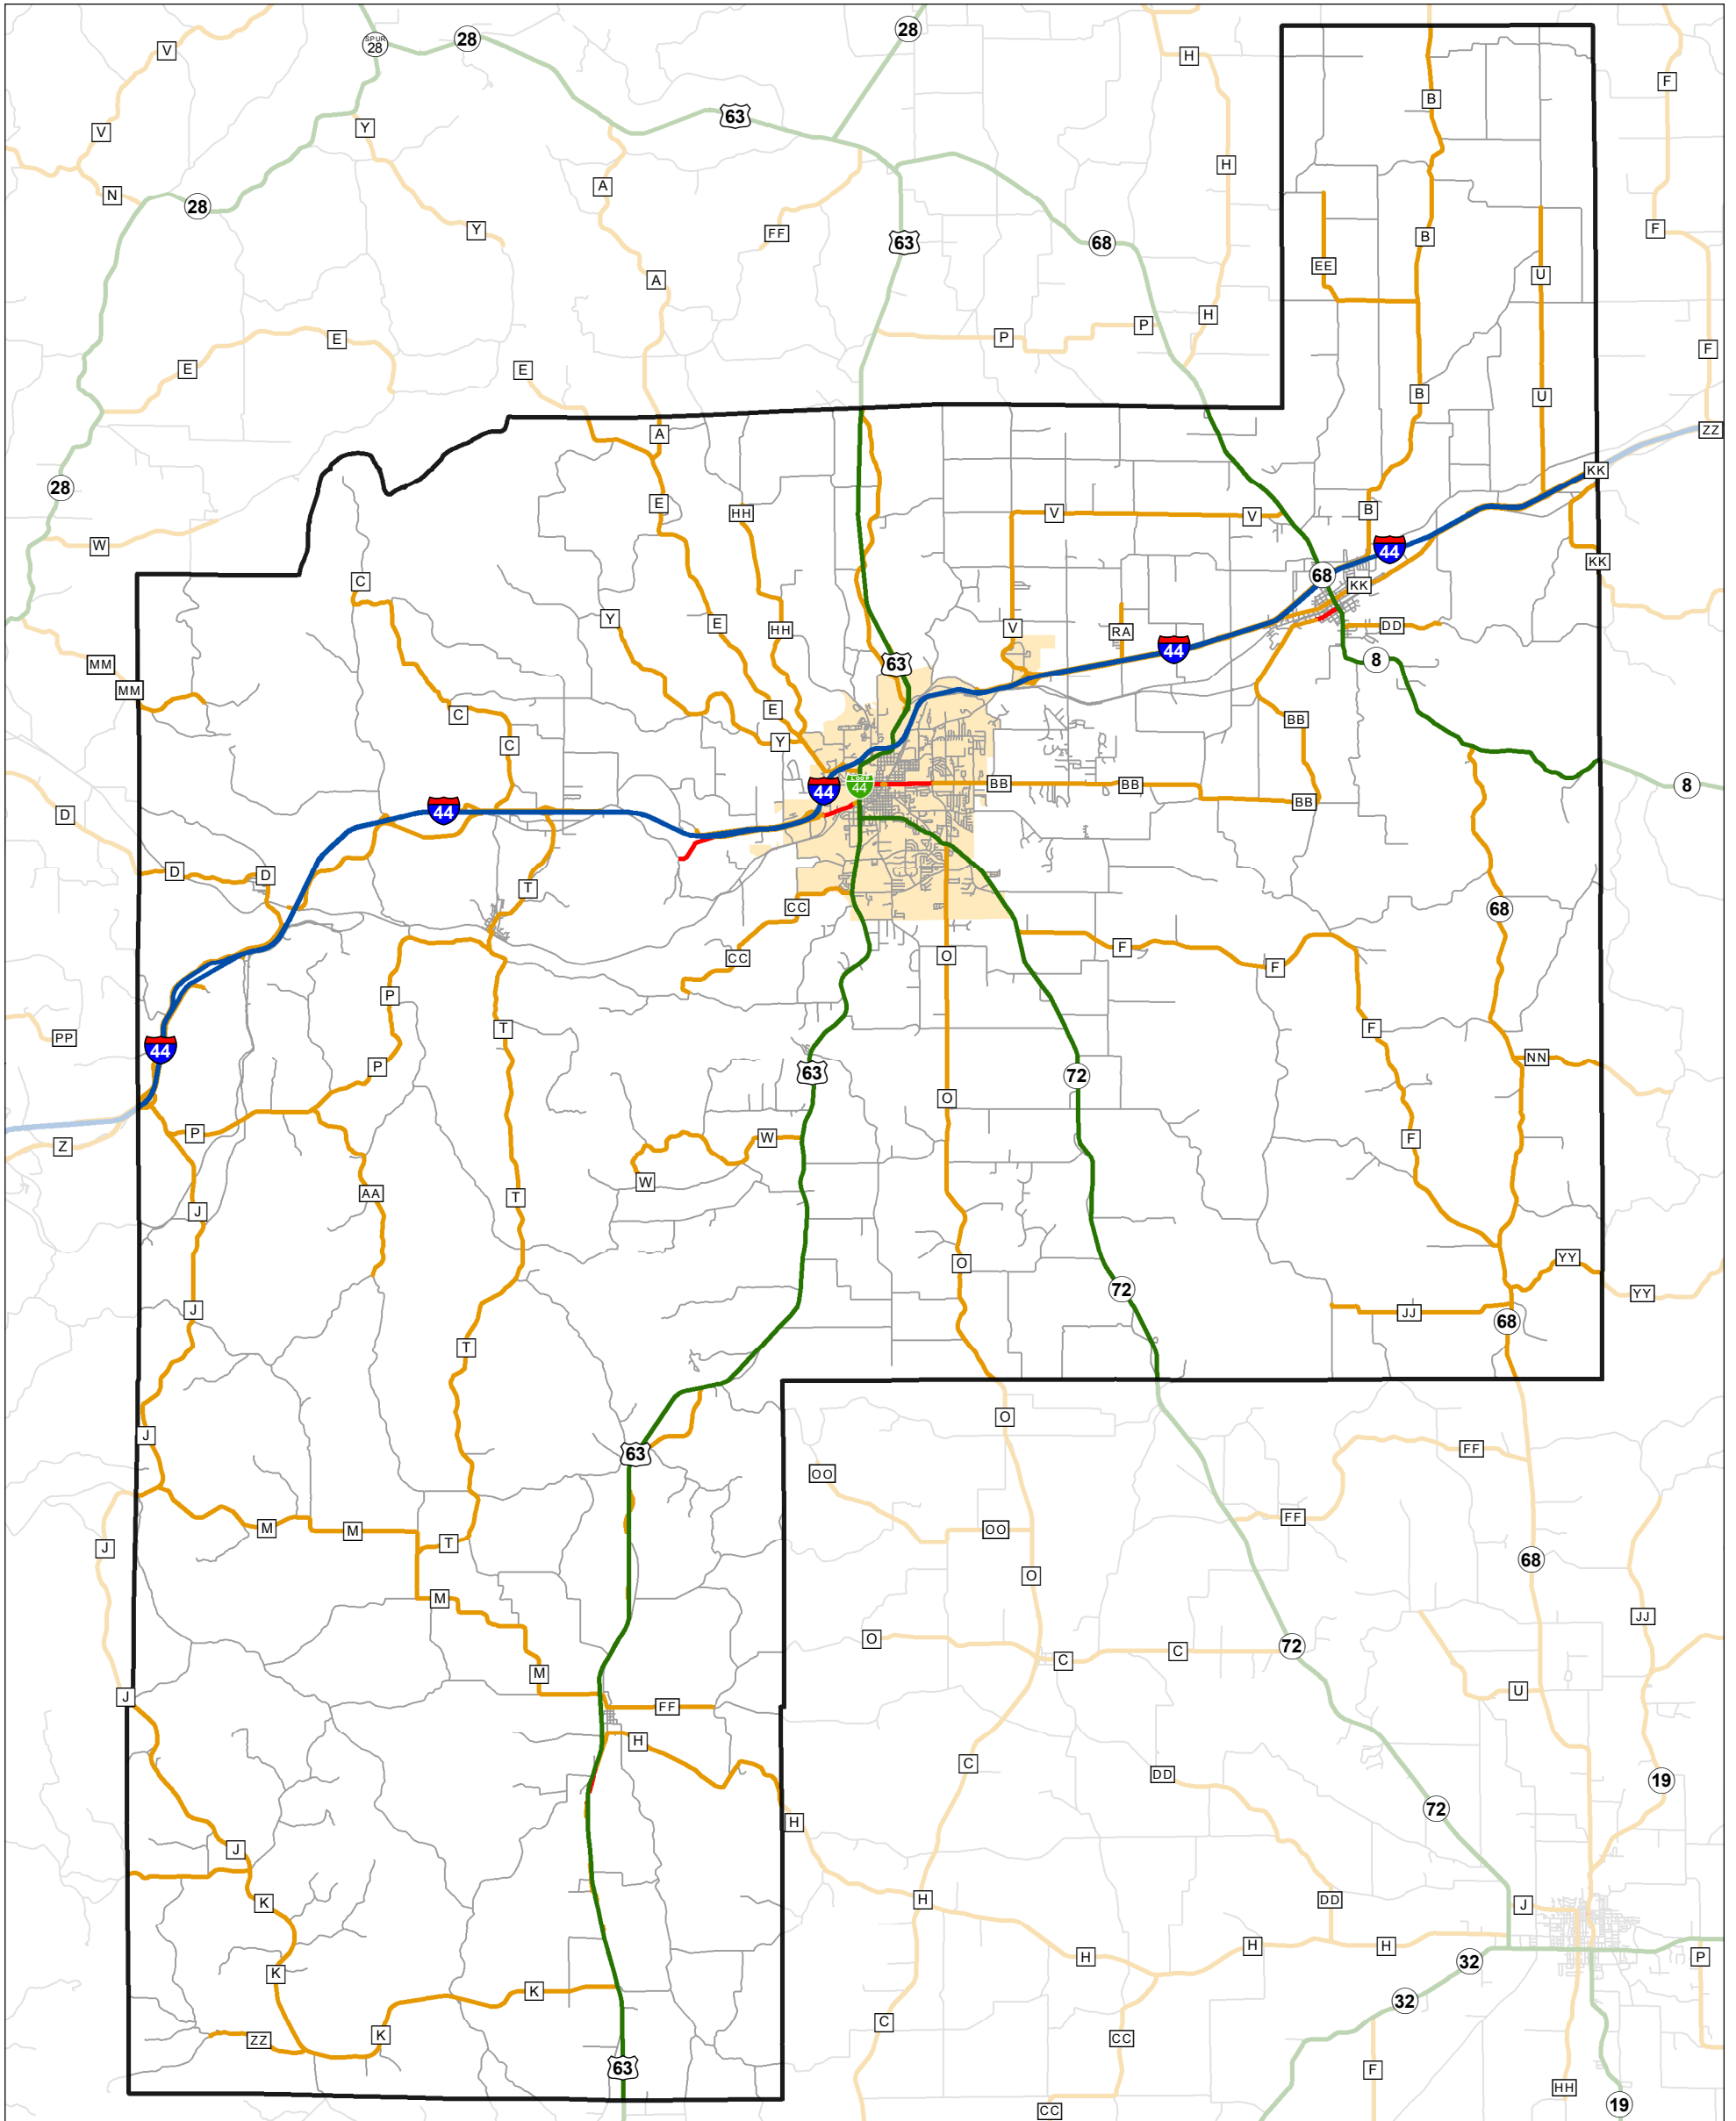

State System Classification

PHELPS COUNTY MISSOURI

State System Class	Miles
Interstate	32.239
Primary	58.561
Supplementary	258.887
State Marked - NOS	
Other Roads	
Urban Area	

Transportation Planning
 105 W. Capitol Ave.
 Jefferson City, MO 65102
 Phone (573) 526-5478
 Fax (573) 526-8052