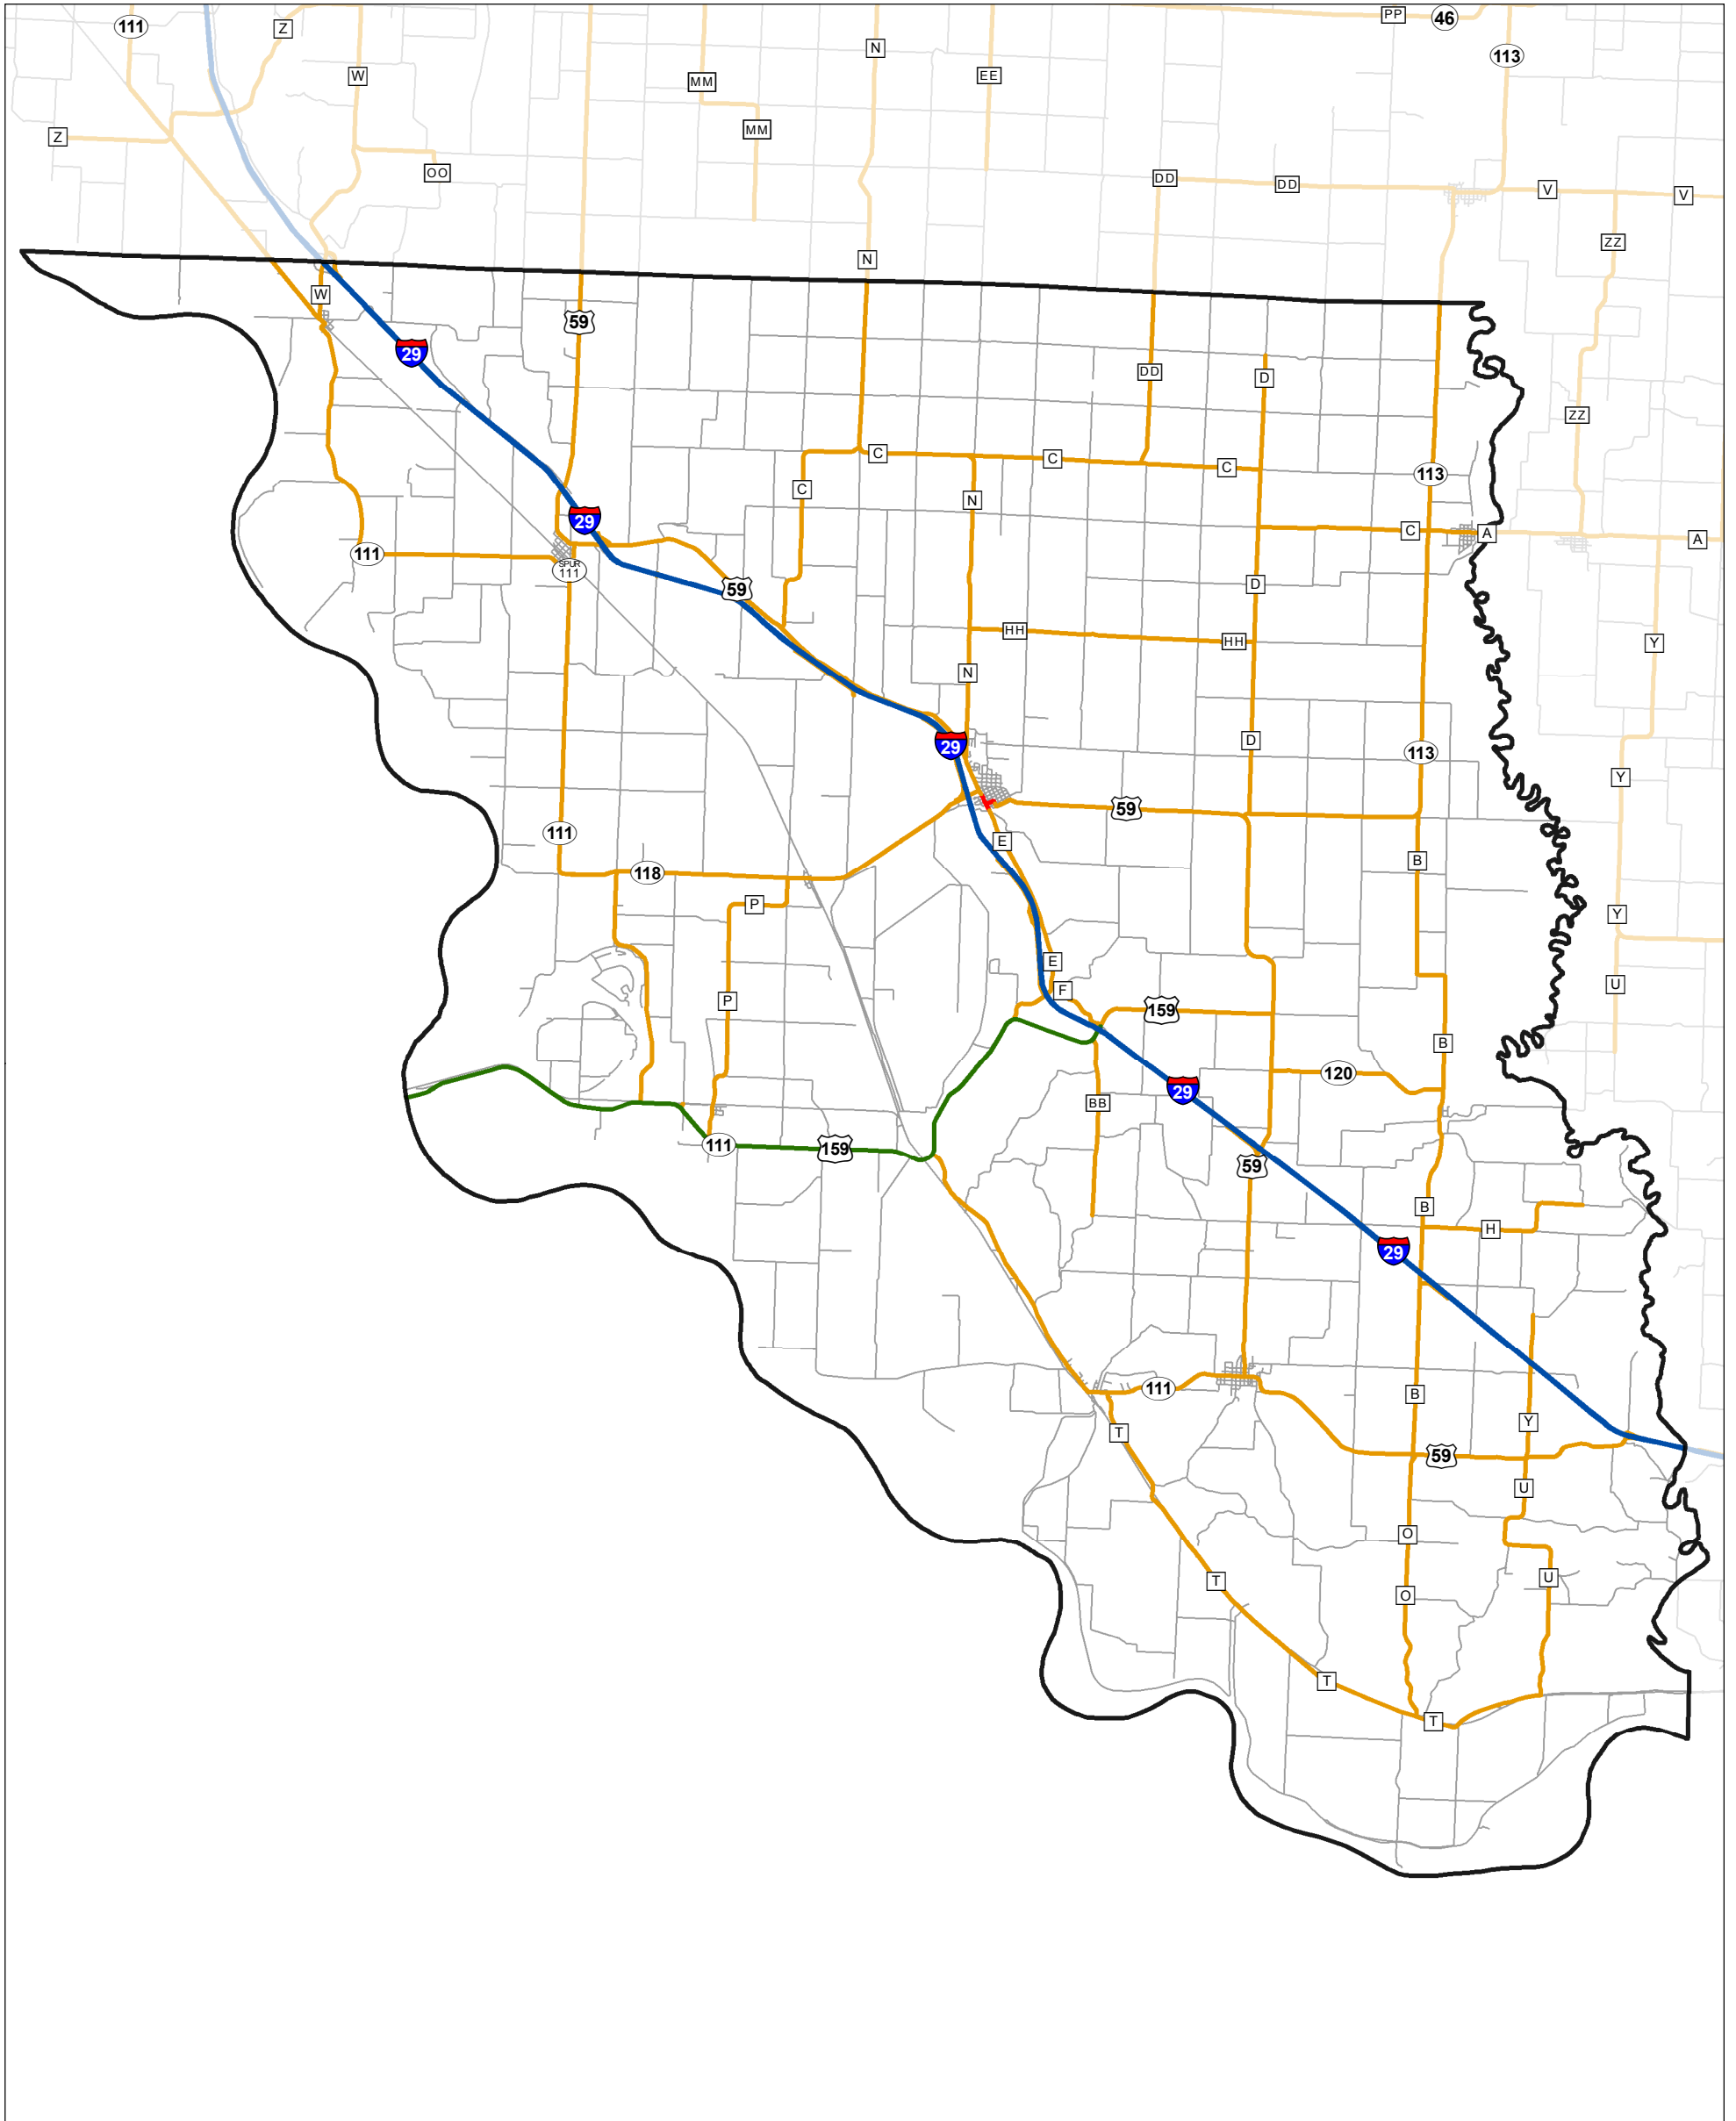

State System Classification

HOLT COUNTY MISSOURI

State System Class	Miles
Interstate	32.815
Primary	14.481
Supplementary	190.762
State Marked - NOS	
Other Roads	
Urban Area	

Transportation Planning
 105 W. Capitol Ave.
 Jefferson City, MO 65102
 Phone (573) 526-5478
 Fax (573) 526-8052