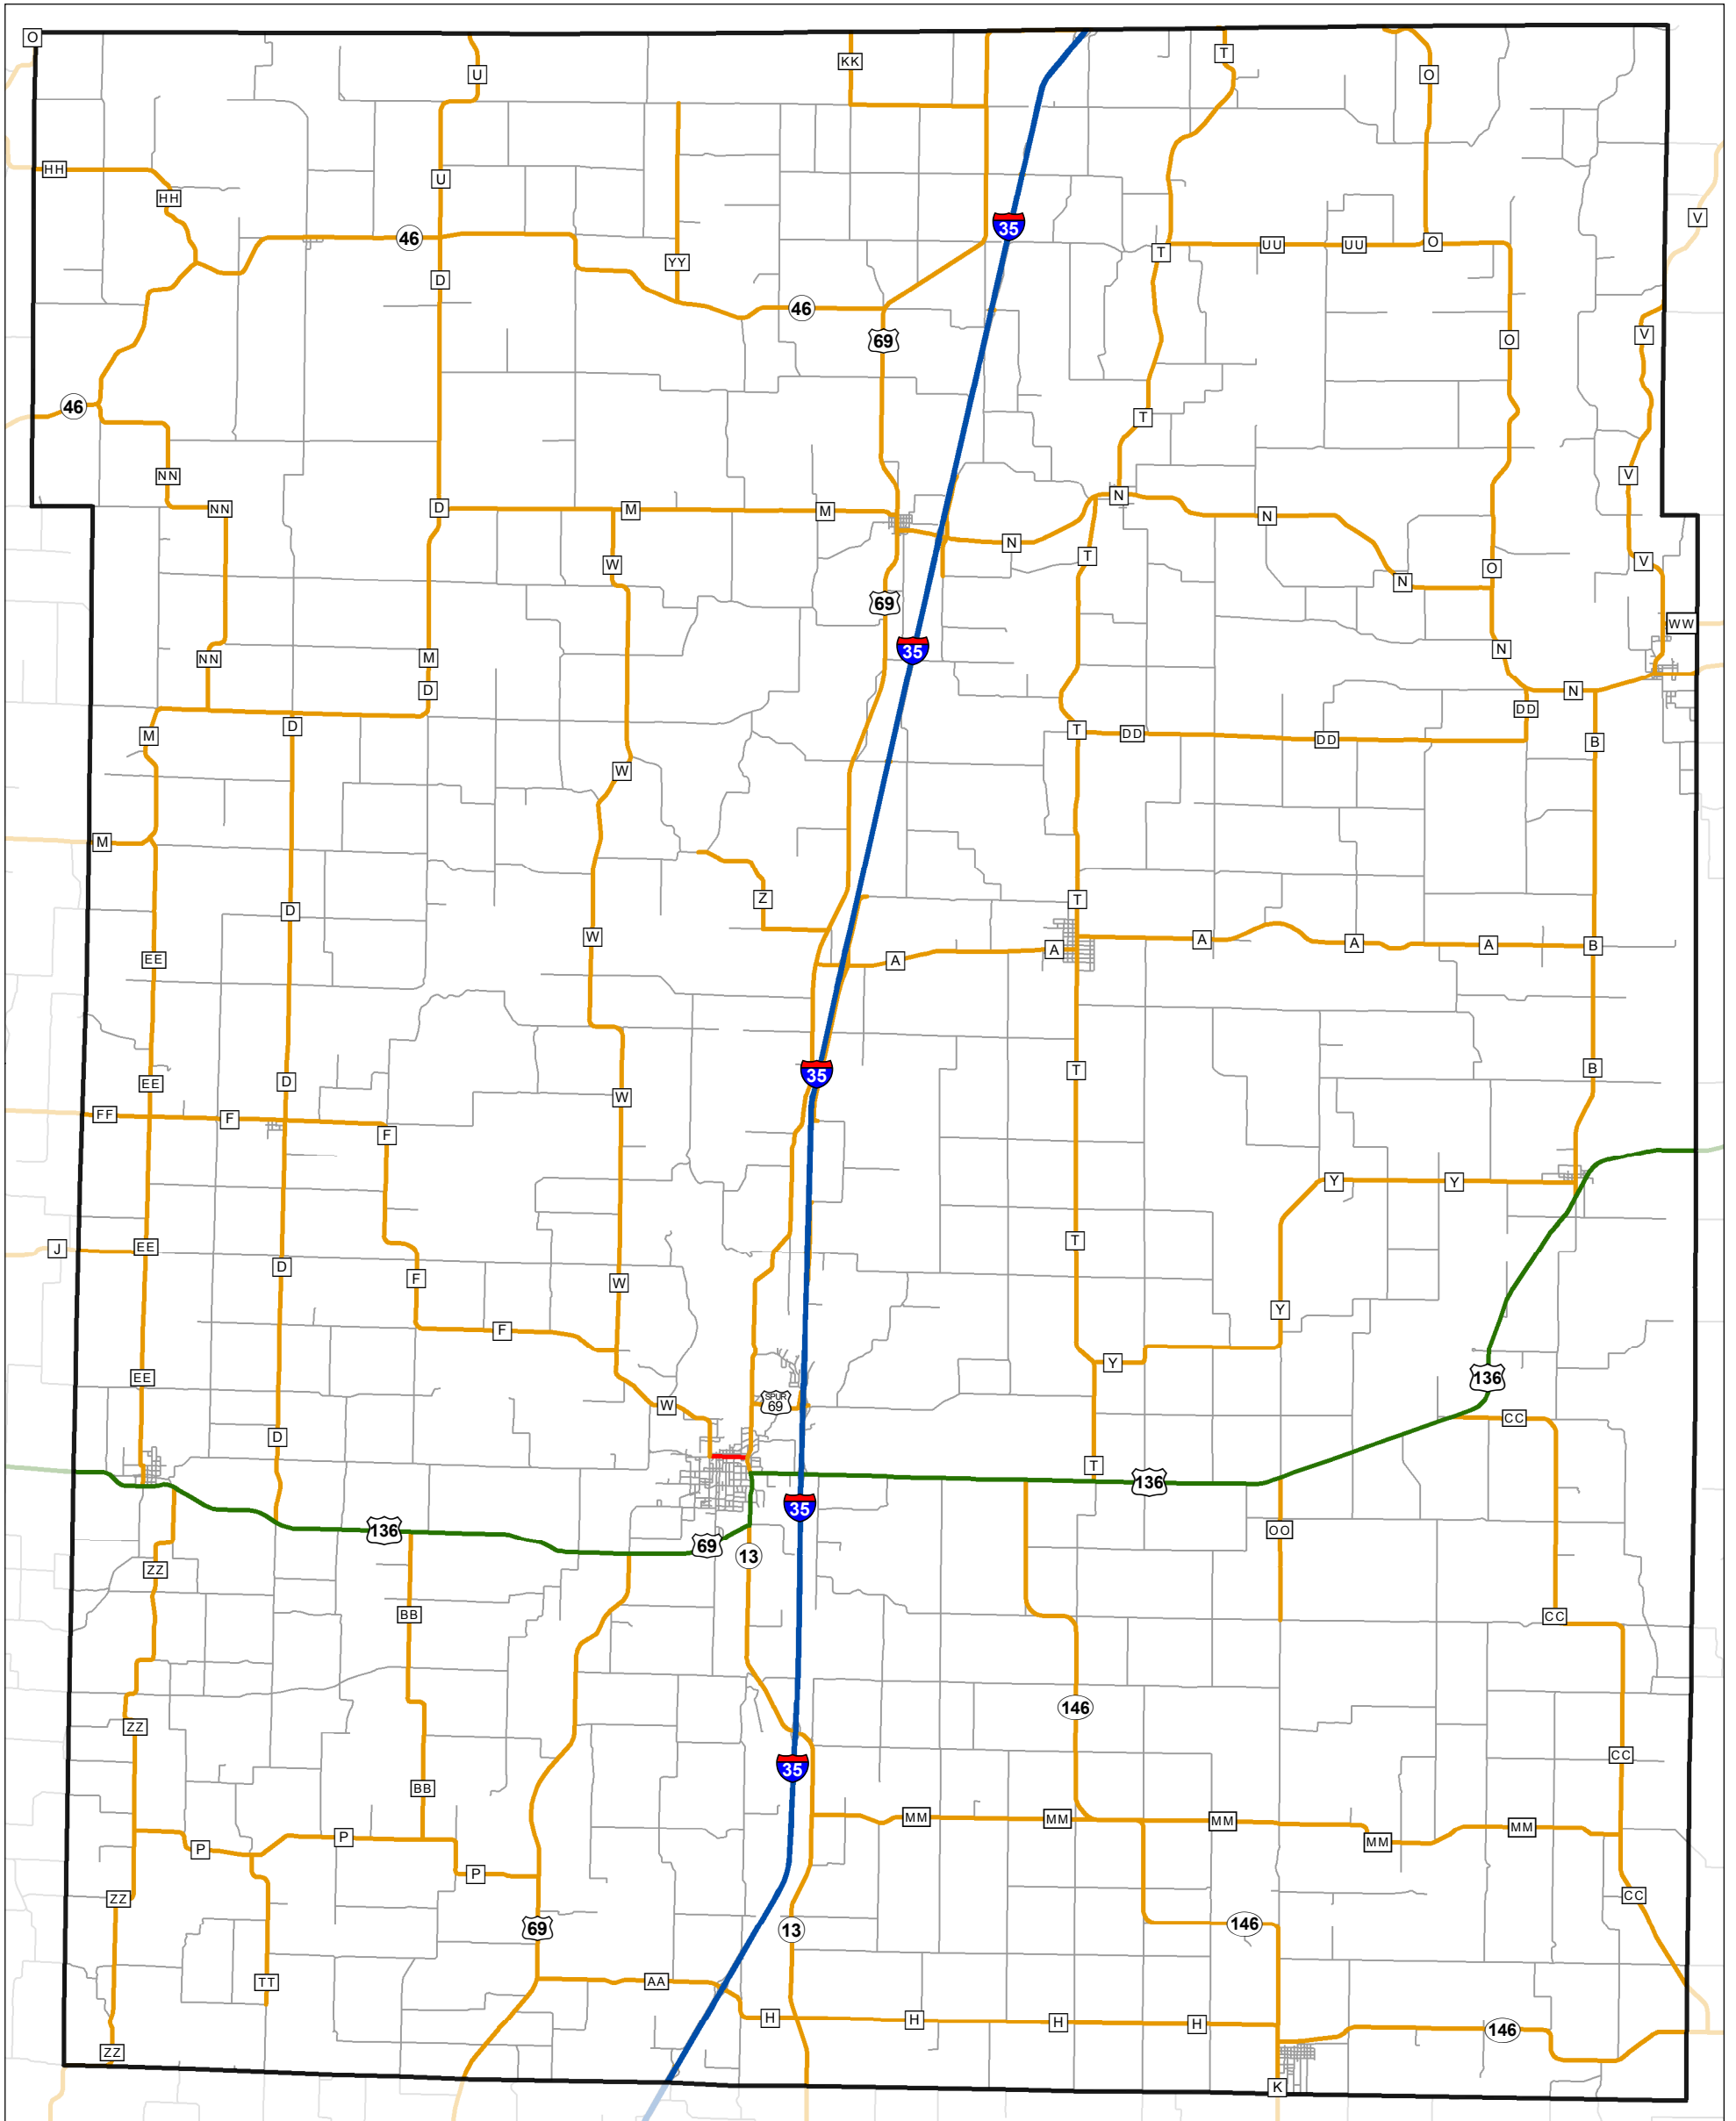

State System Classification

HARRISON COUNTY MISSOURI

State System Class	Miles
Interstate	31.423
Primary	27.646
Supplementary	327.579
State Marked - NOS	
Other Roads	
Urban Area	

Transportation Planning
 105 W. Capitol Ave.
 Jefferson City, MO 65102
 Phone (573) 526-5478
 Fax (573) 526-8052