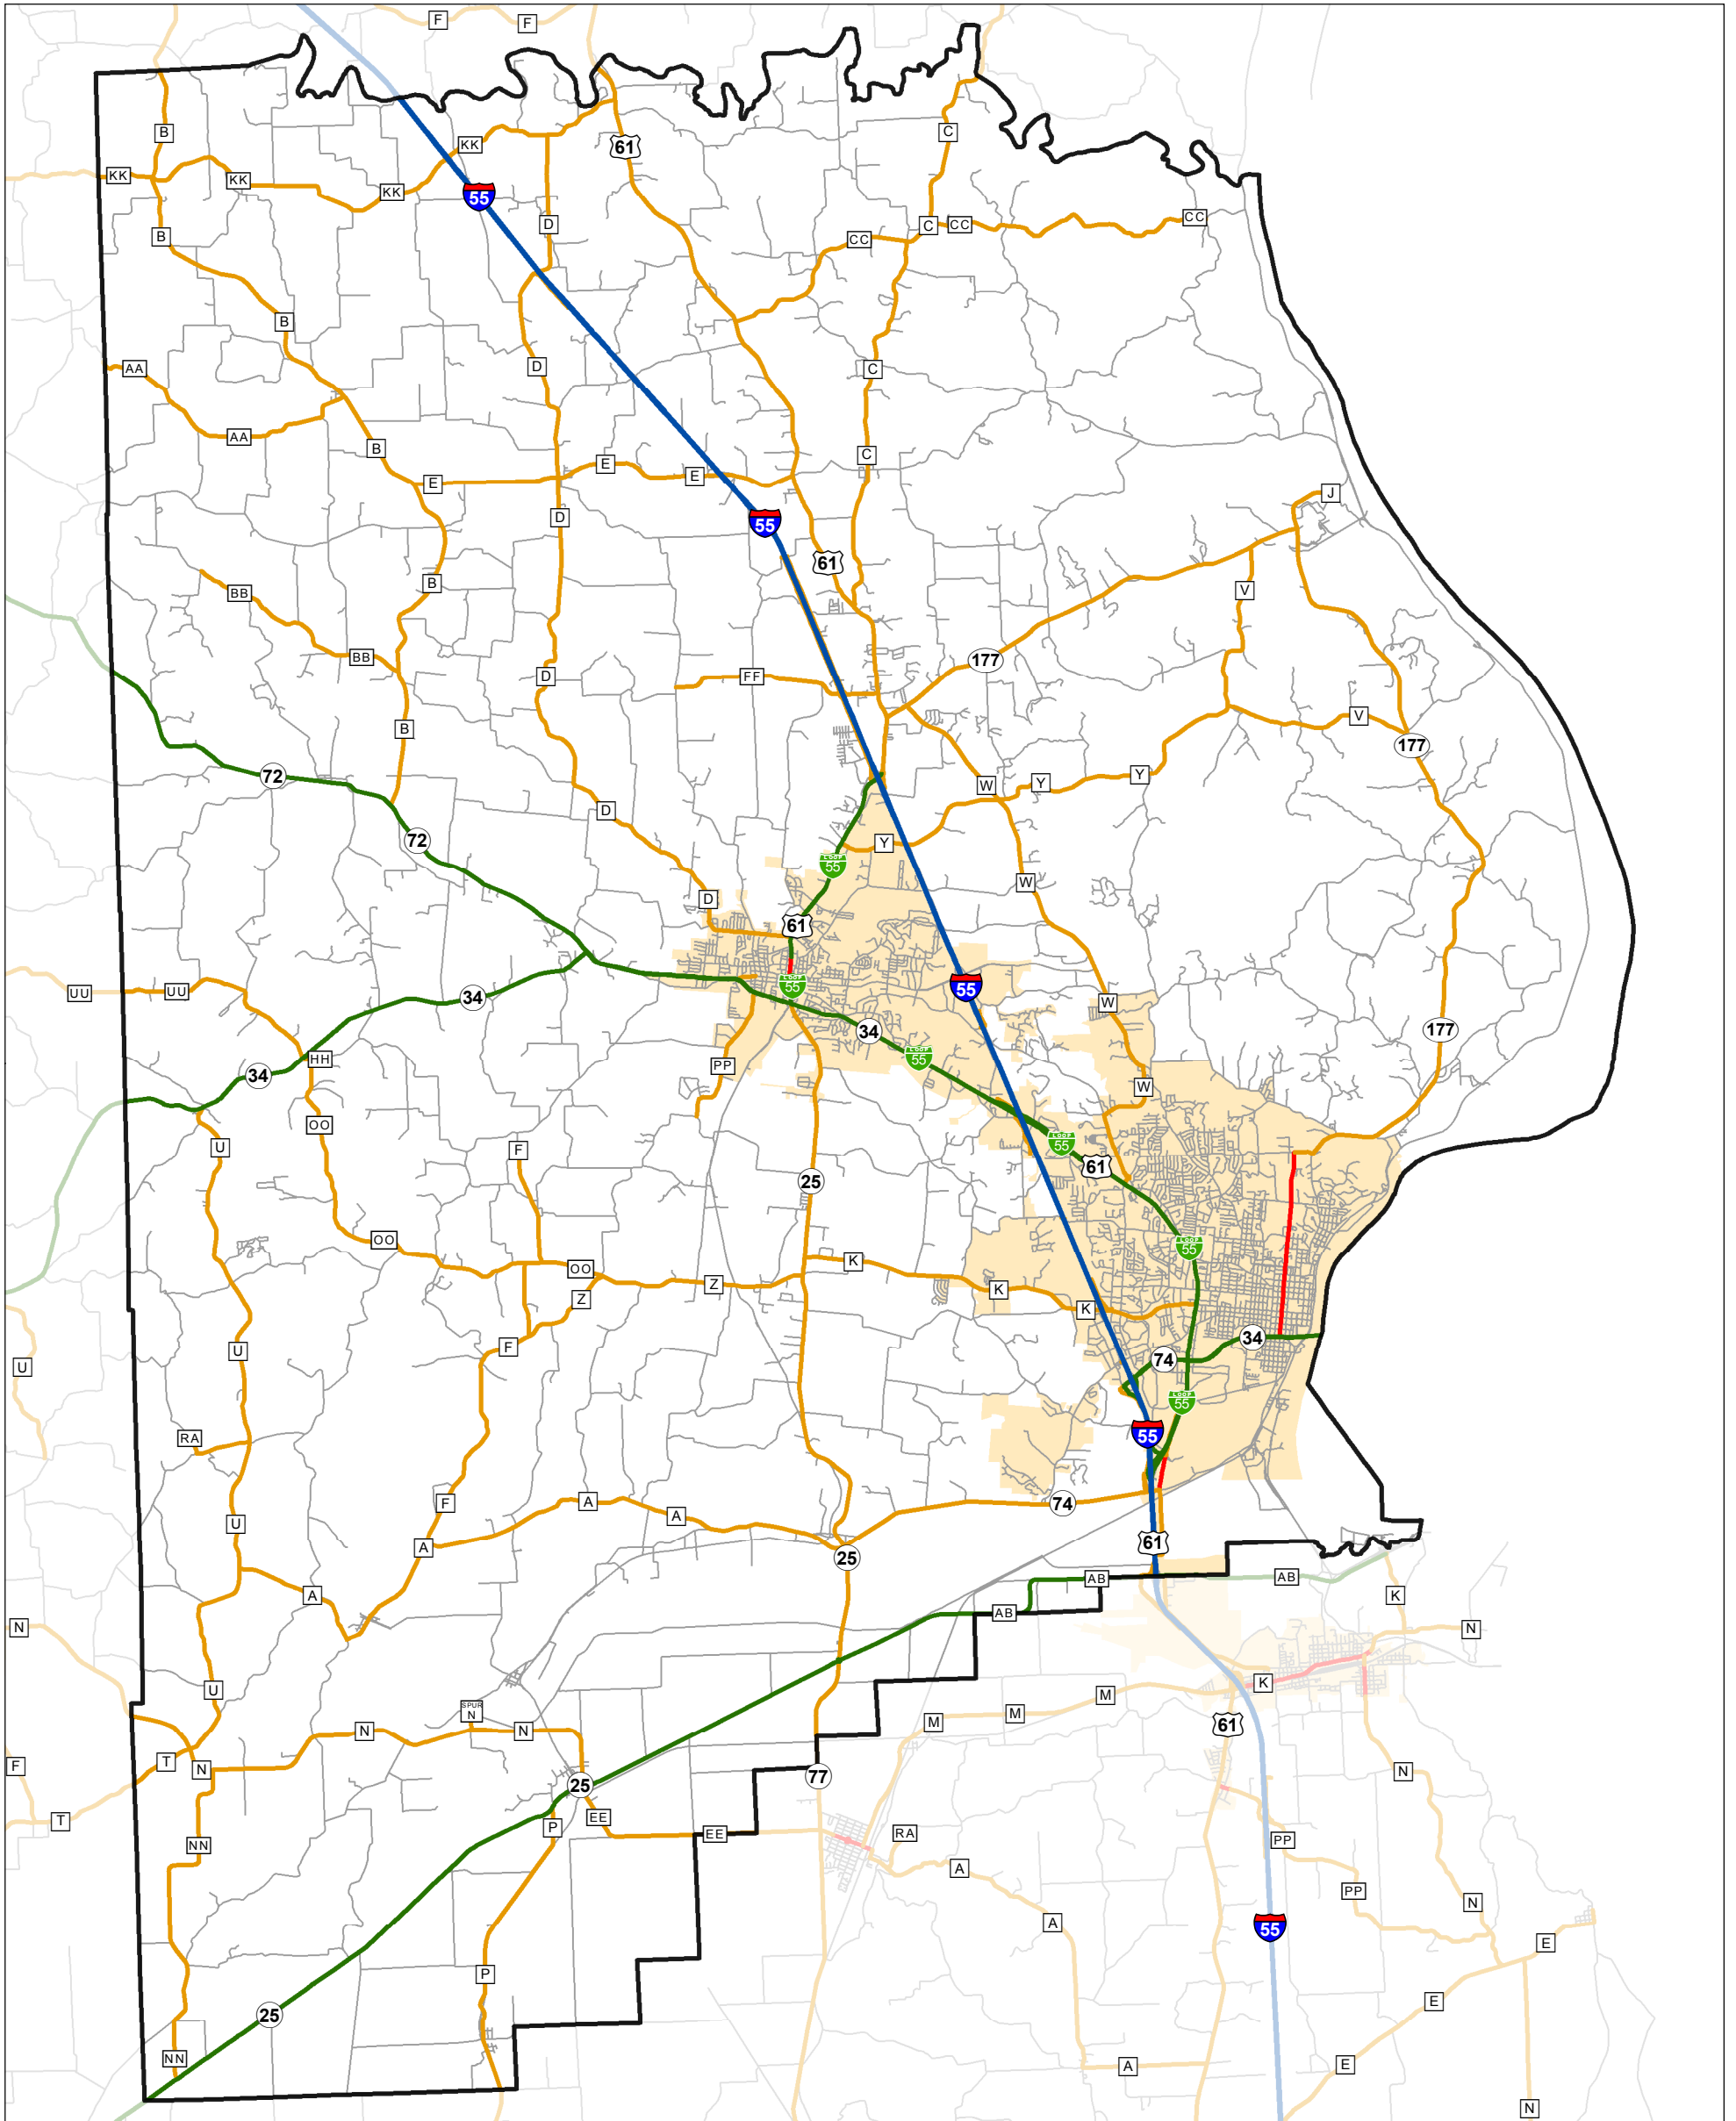

State System Classification

CAPE GIRARDEAU COUNTY MISSOURI

State System Class	Miles
Interstate	27.251
Primary	59.121
Supplementary	245.239
State Marked - NOS	
Other Roads	
Urban Area	

Transportation Planning
 105 W. Capitol Ave.
 Jefferson City, MO 65102
 Phone (573) 526-5478
 Fax (573) 526-8052