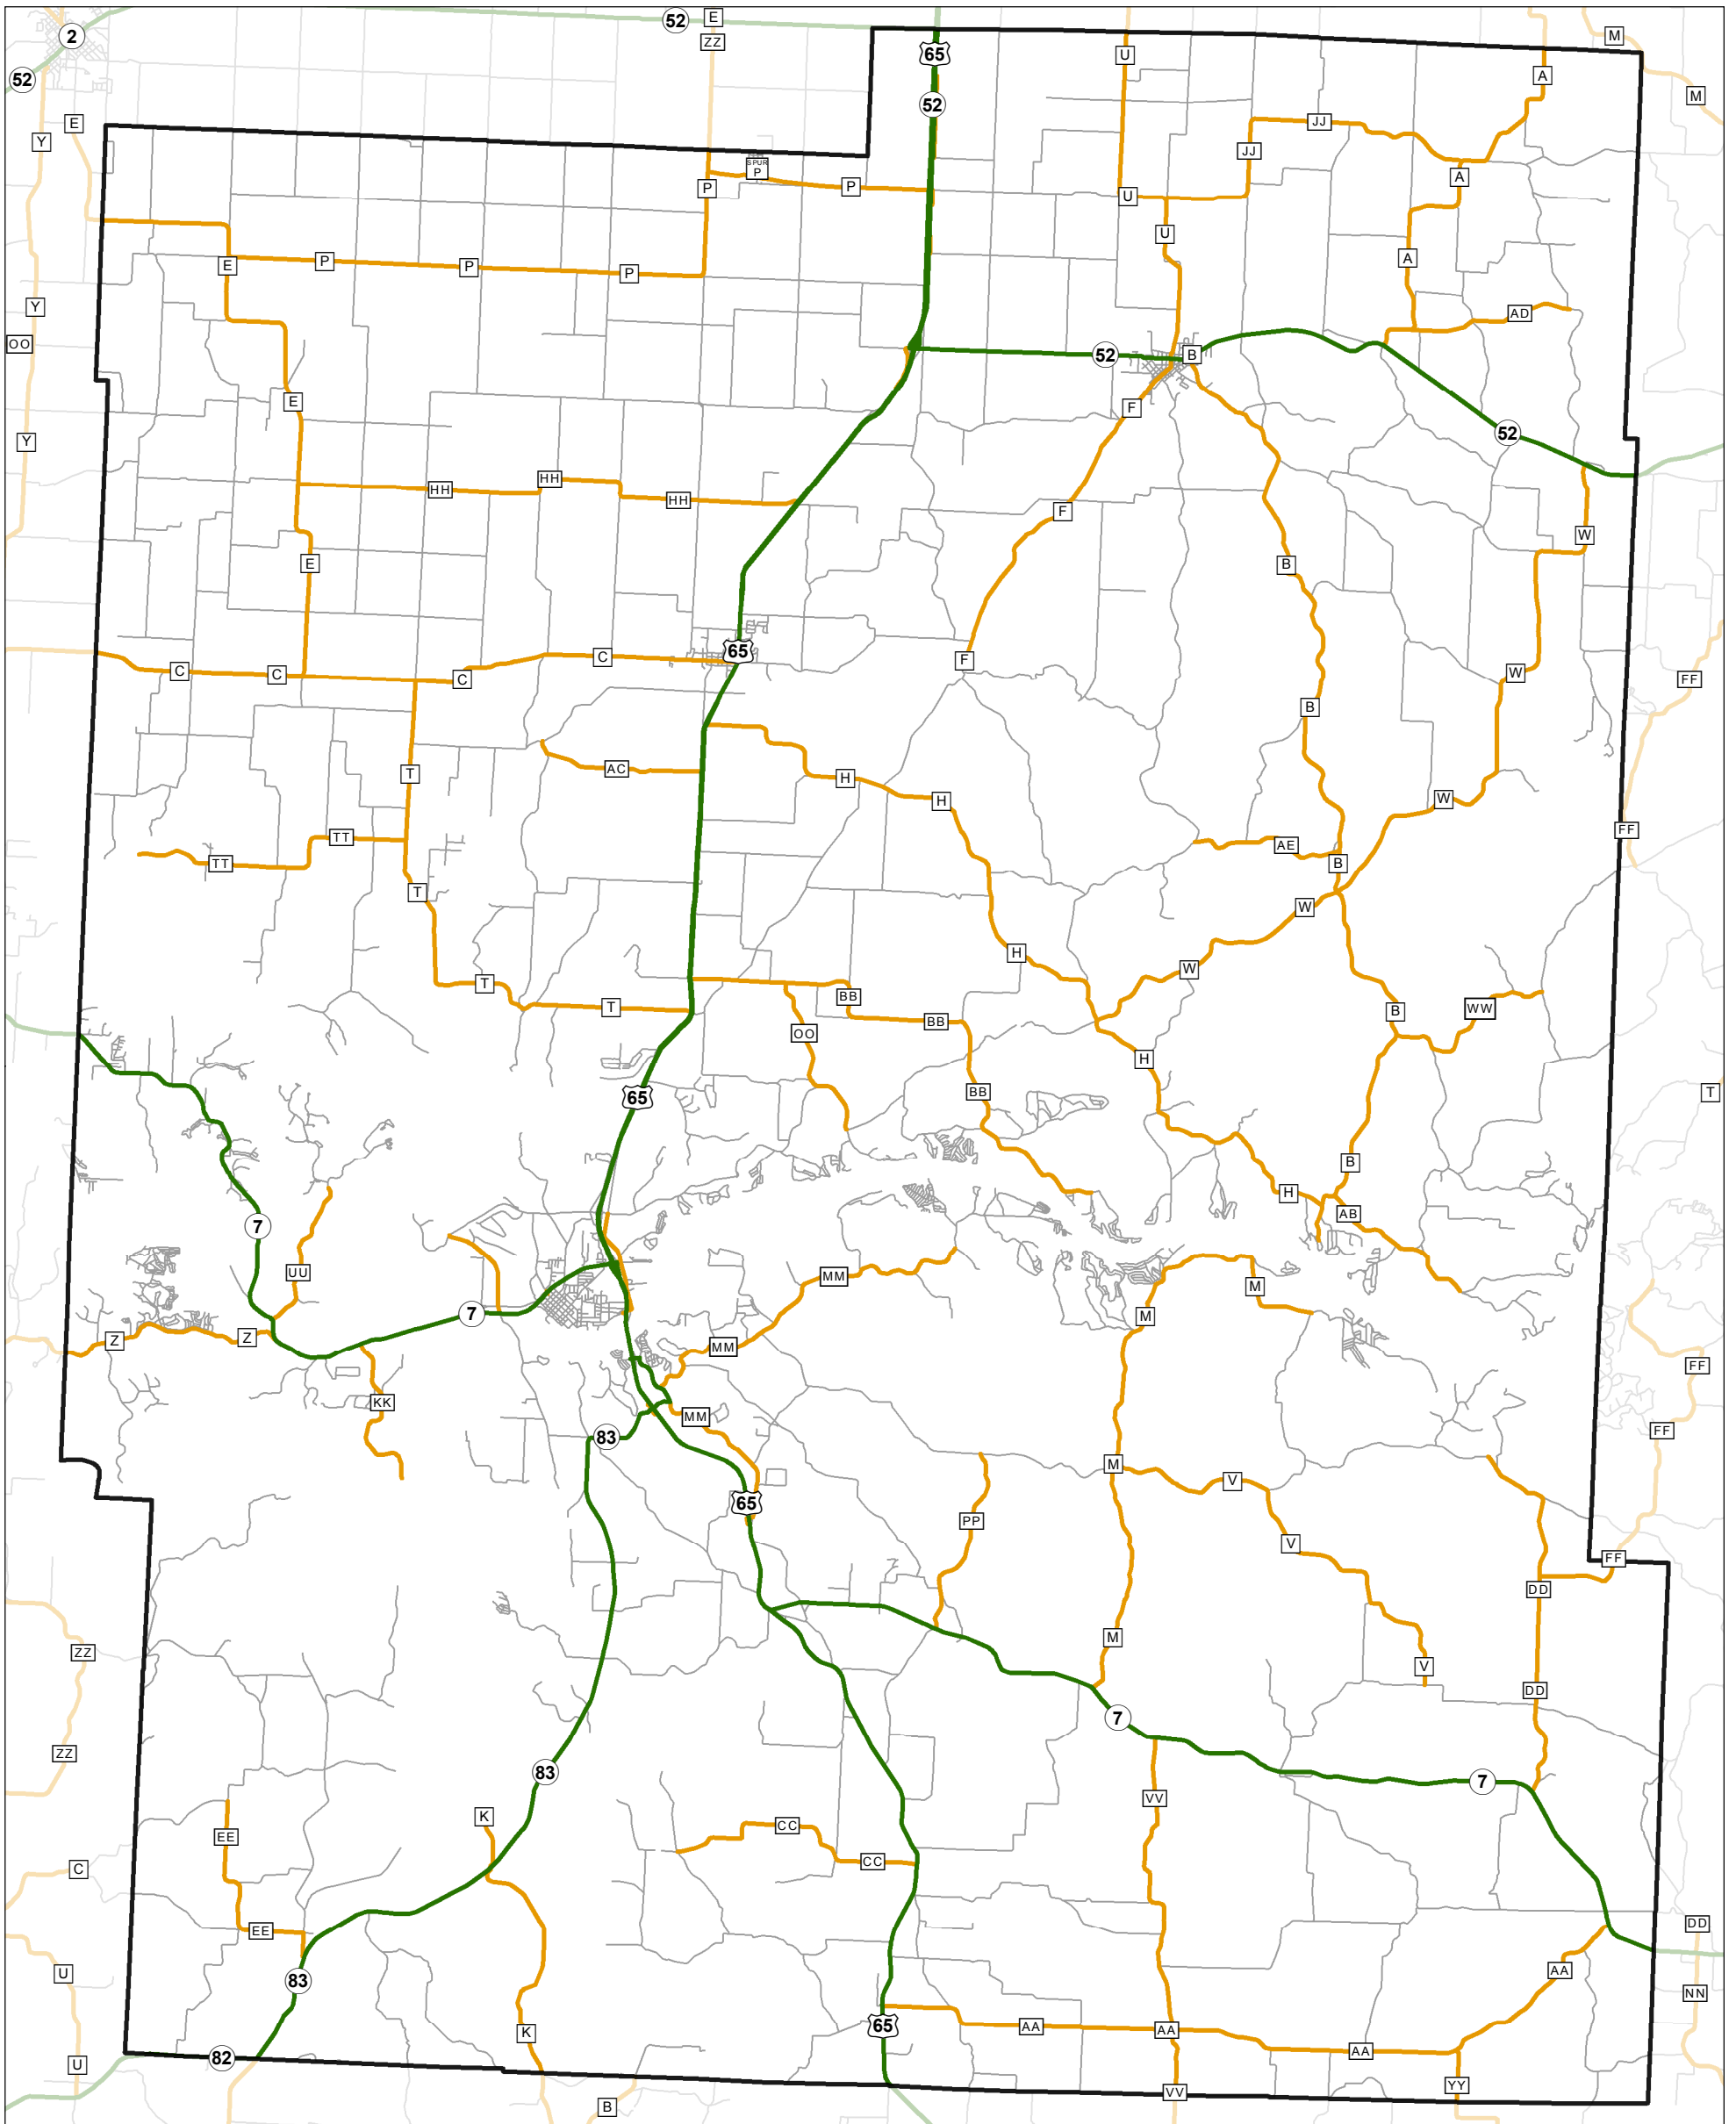

# State System Classification

## BENTON COUNTY MISSOURI

State System Class	Miles
Interstate	0
Primary	93.123
Supplementary	234.152
State Marked - NOS	
Other Roads	
Urban Area	

**Transportation Planning**  
 105 W. Capitol Ave.  
 Jefferson City, MO 65102  
 Phone (573) 526-5478  
 Fax (573) 526-8052