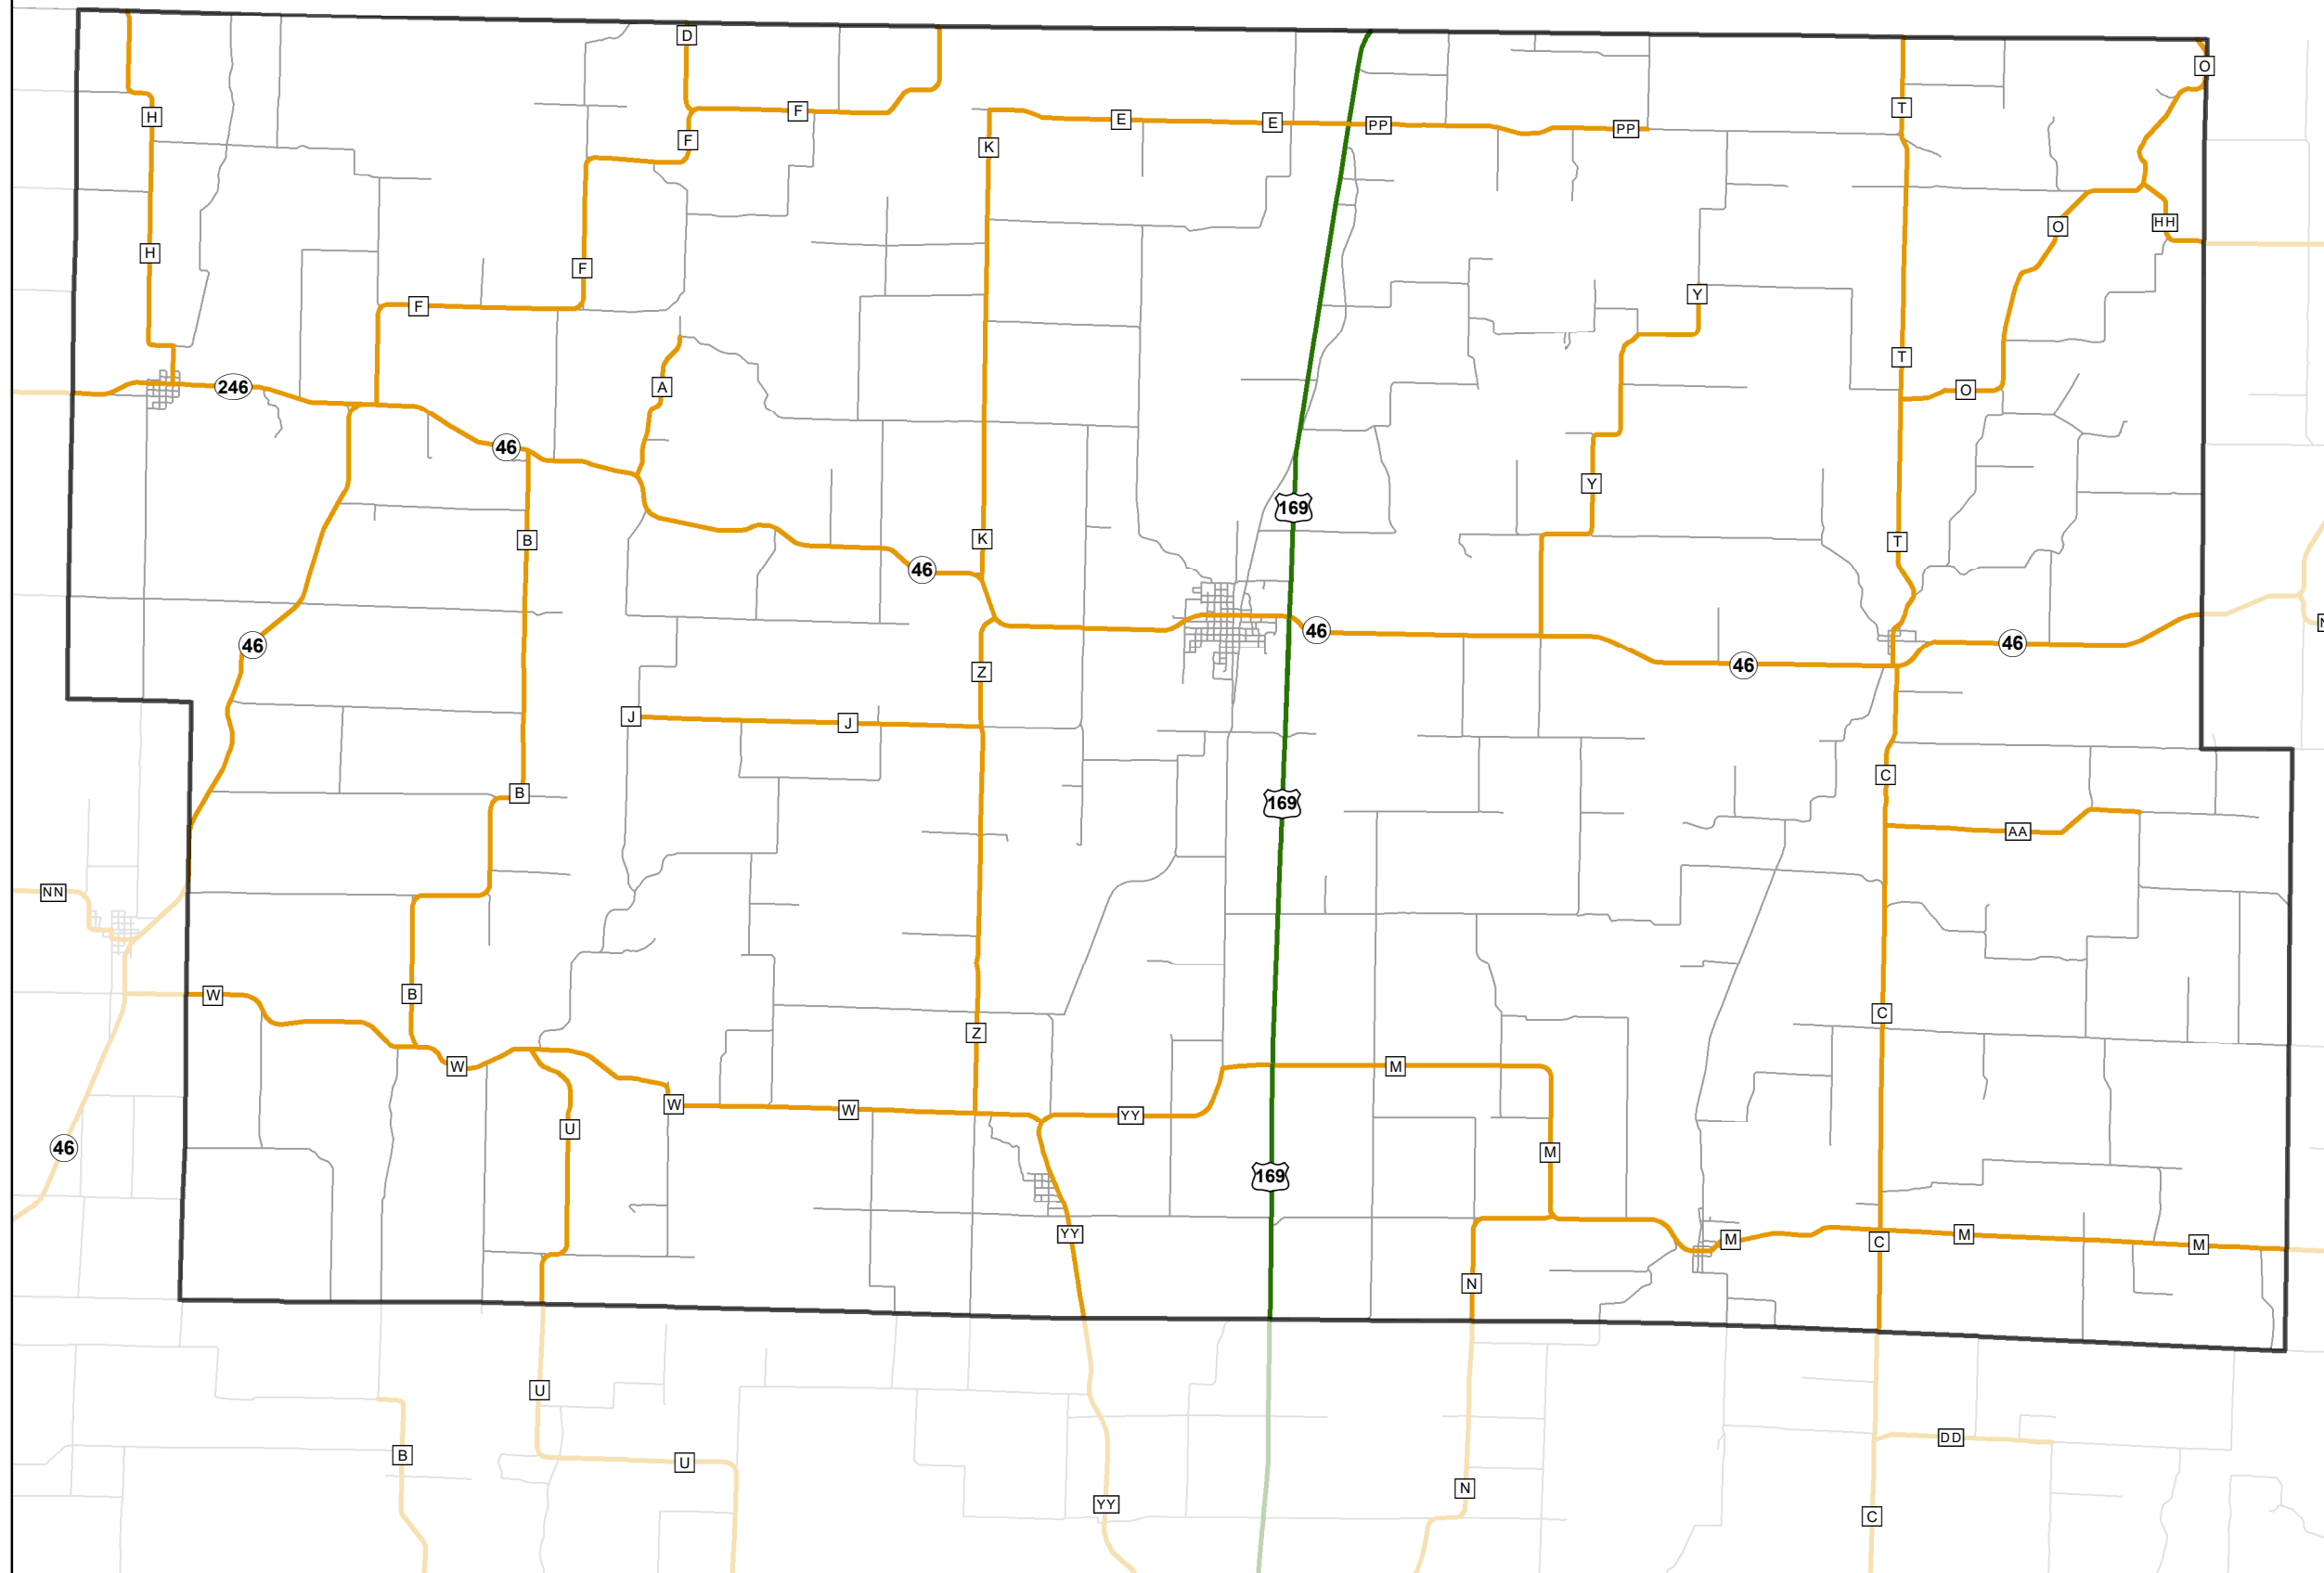

State System Classification

WORTH COUNTY MISSOURI

State System Class	Miles
Interstate	0
Primary	12.814
Supplementary	126.346
State Marked - NOS	
Other Roads	
Urban Area	

105 W. Capitol Ave.
Jefferson City, MO 65102
Phone (573) 526-5478
Fax (573) 526-8052

February 2021