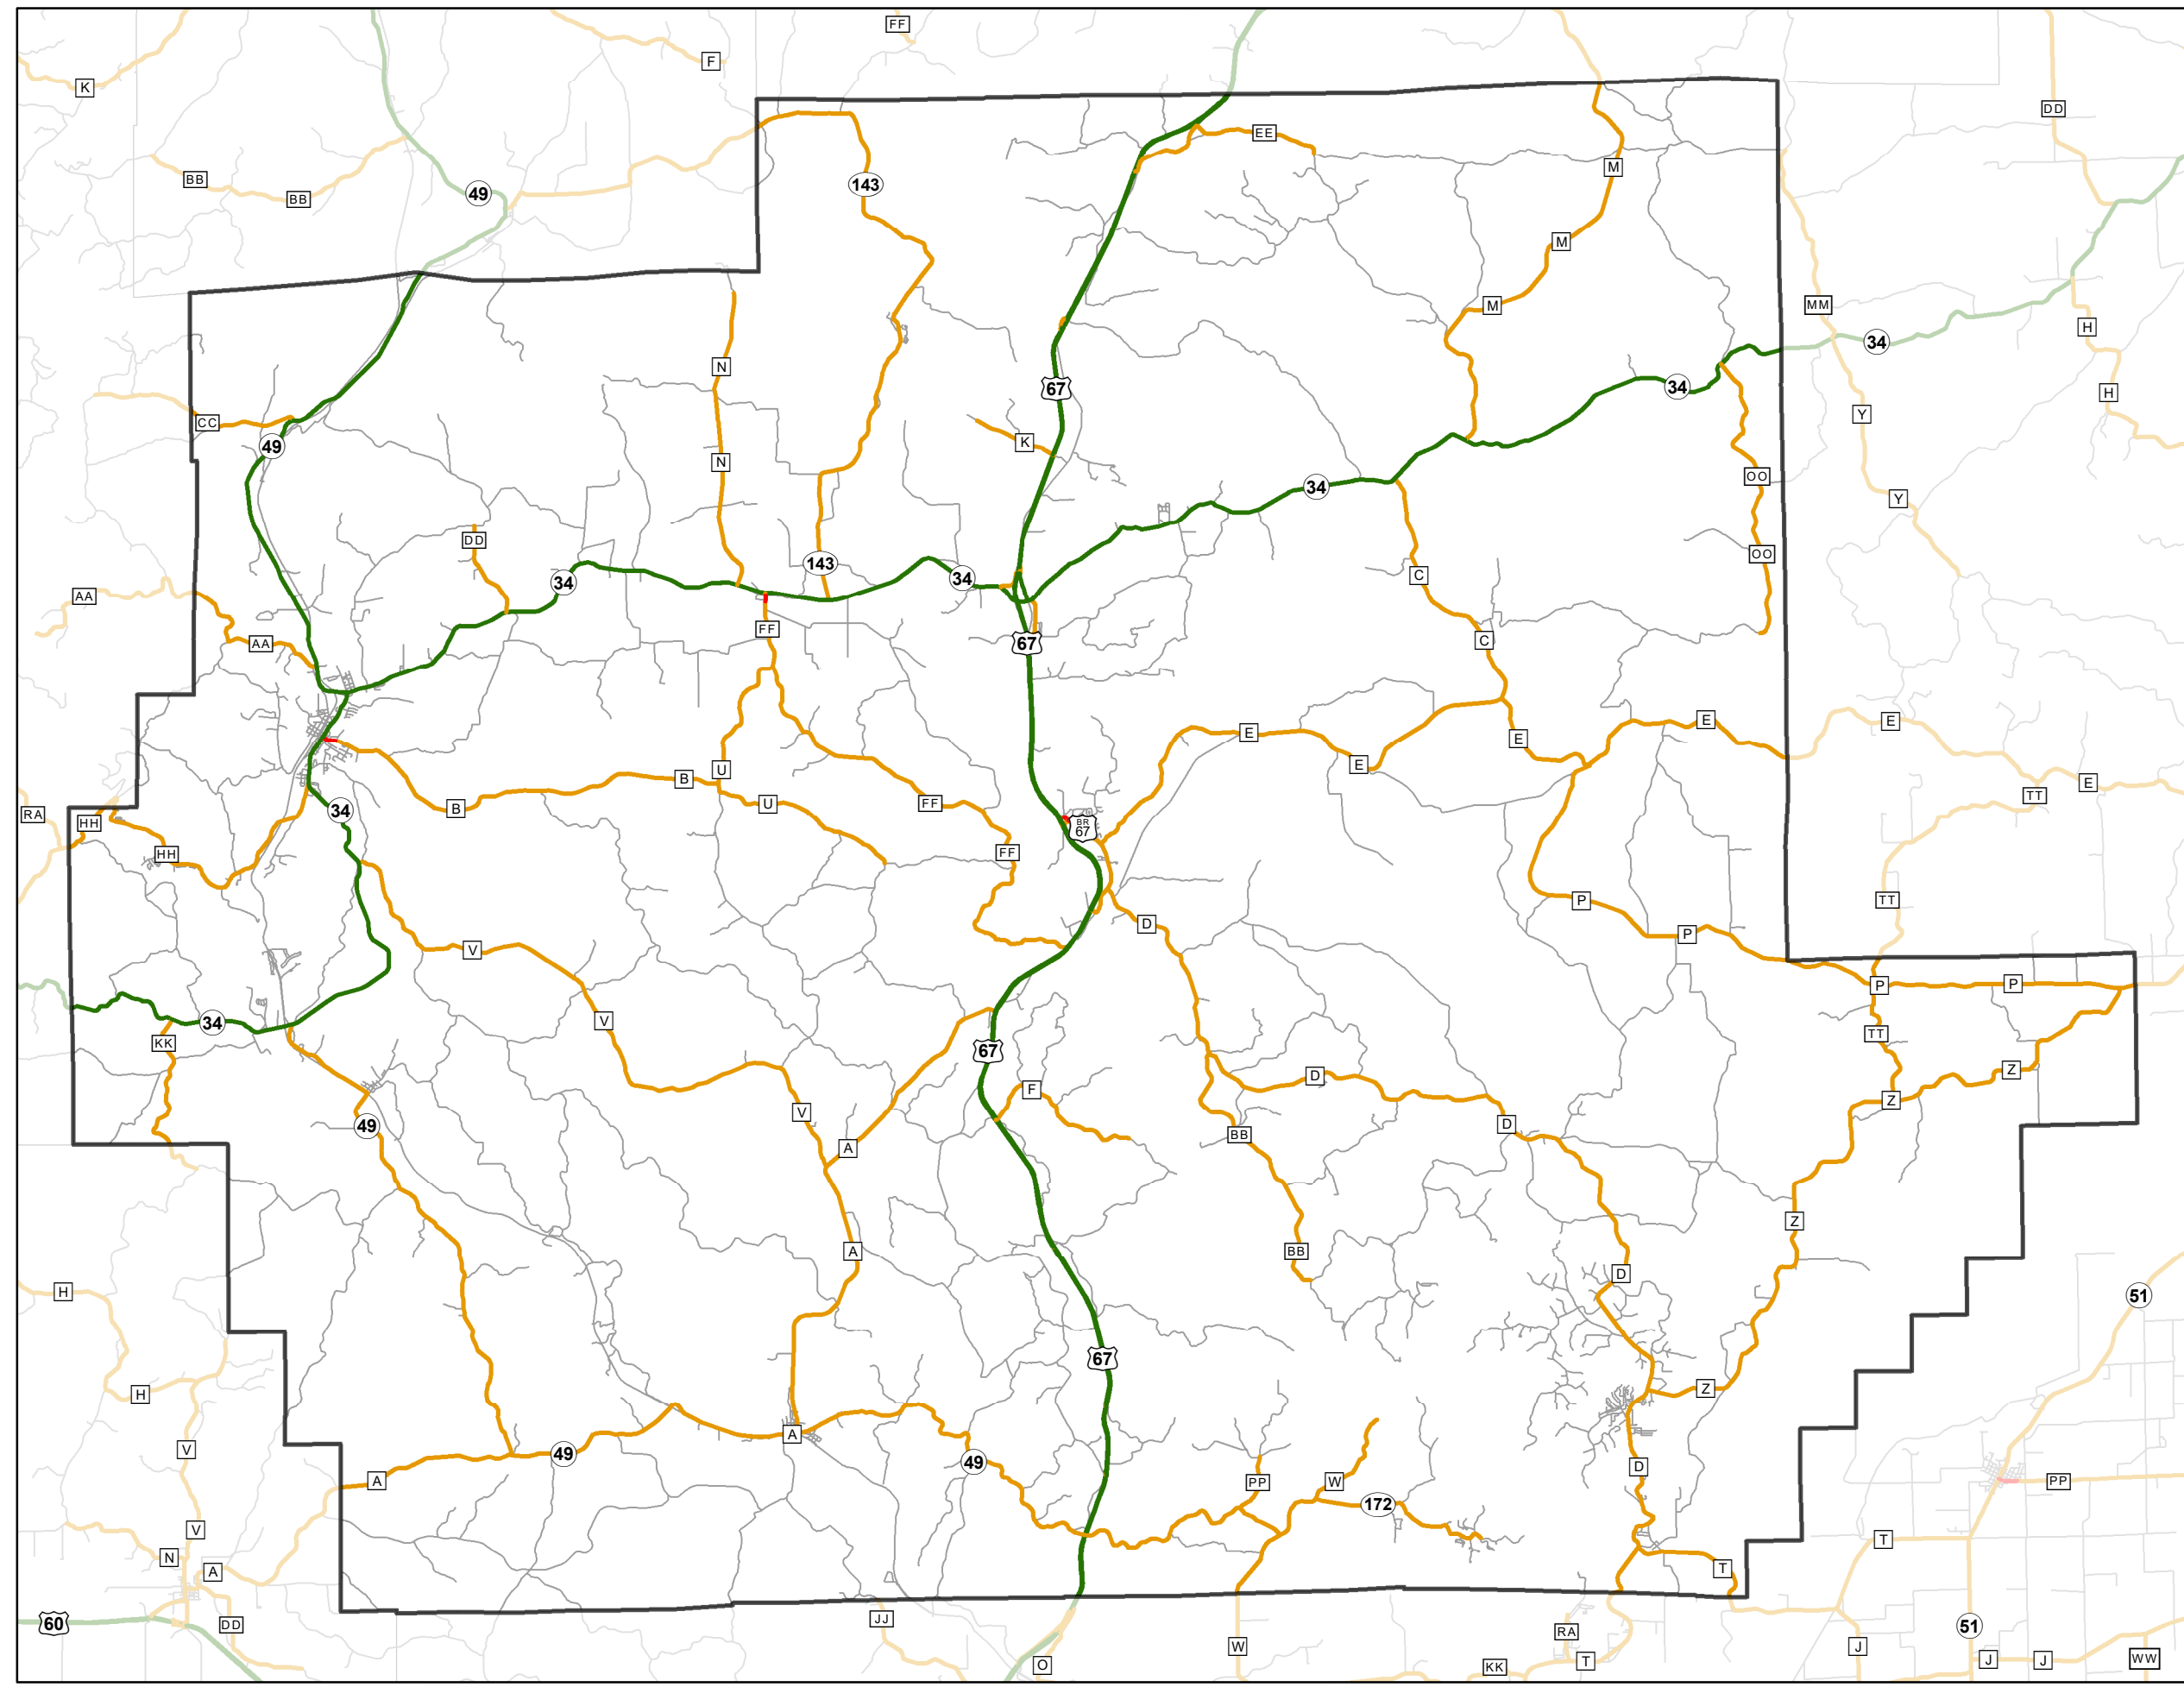

State System Classification

WAYNE COUNTY

MISSOURI

State System Class	Miles
Interstate	0
Primary	81.755
Supplementary	226.447
State Marked - NOS	
Other Roads	
Urban Area	

105 W. Capitol Ave.
 Jefferson City, MO 65102
 Phone (573) 526-5478
 Fax (573) 526-8052