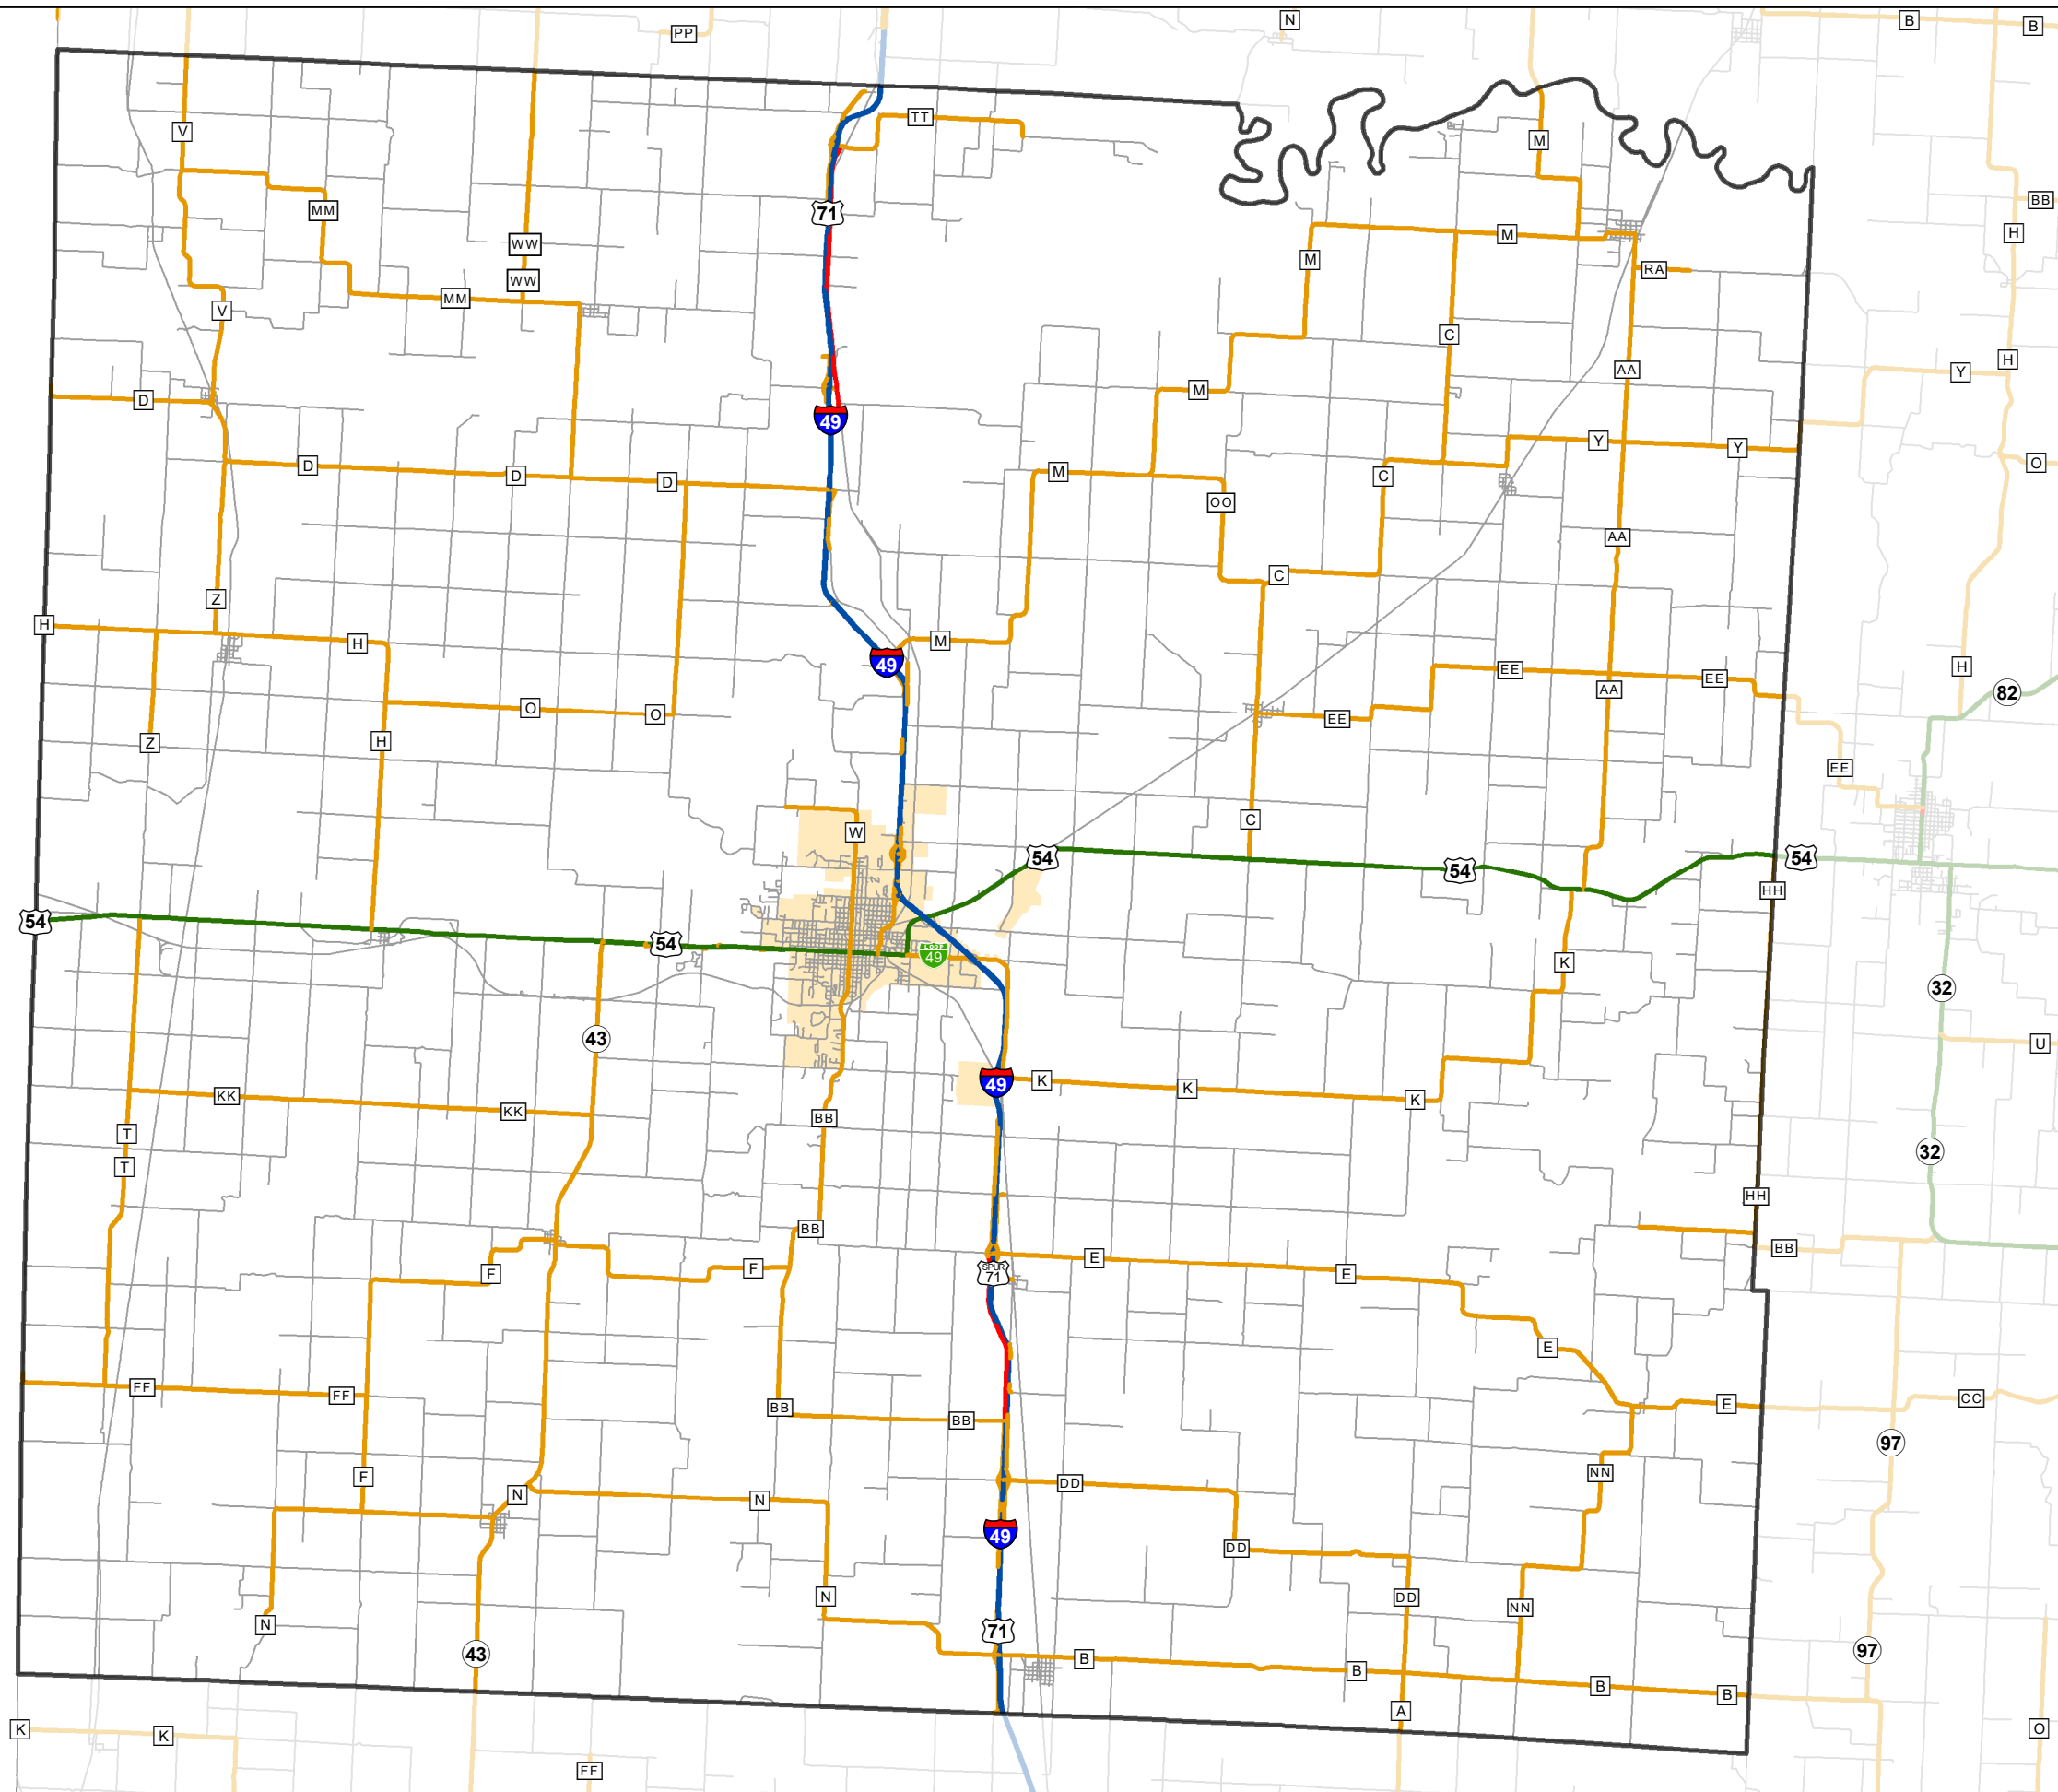

State System Classification

VERNON COUNTY MISSOURI

State System Class	Miles
Interstate	29.961
Primary	31.173
Supplementary	304.408
State Marked - NOS	
Other Roads	
Urban Area	

105 W. Capitol Ave.
 Jefferson City, MO 65102
 Phone (573) 526-5478
 Fax (573) 526-8052