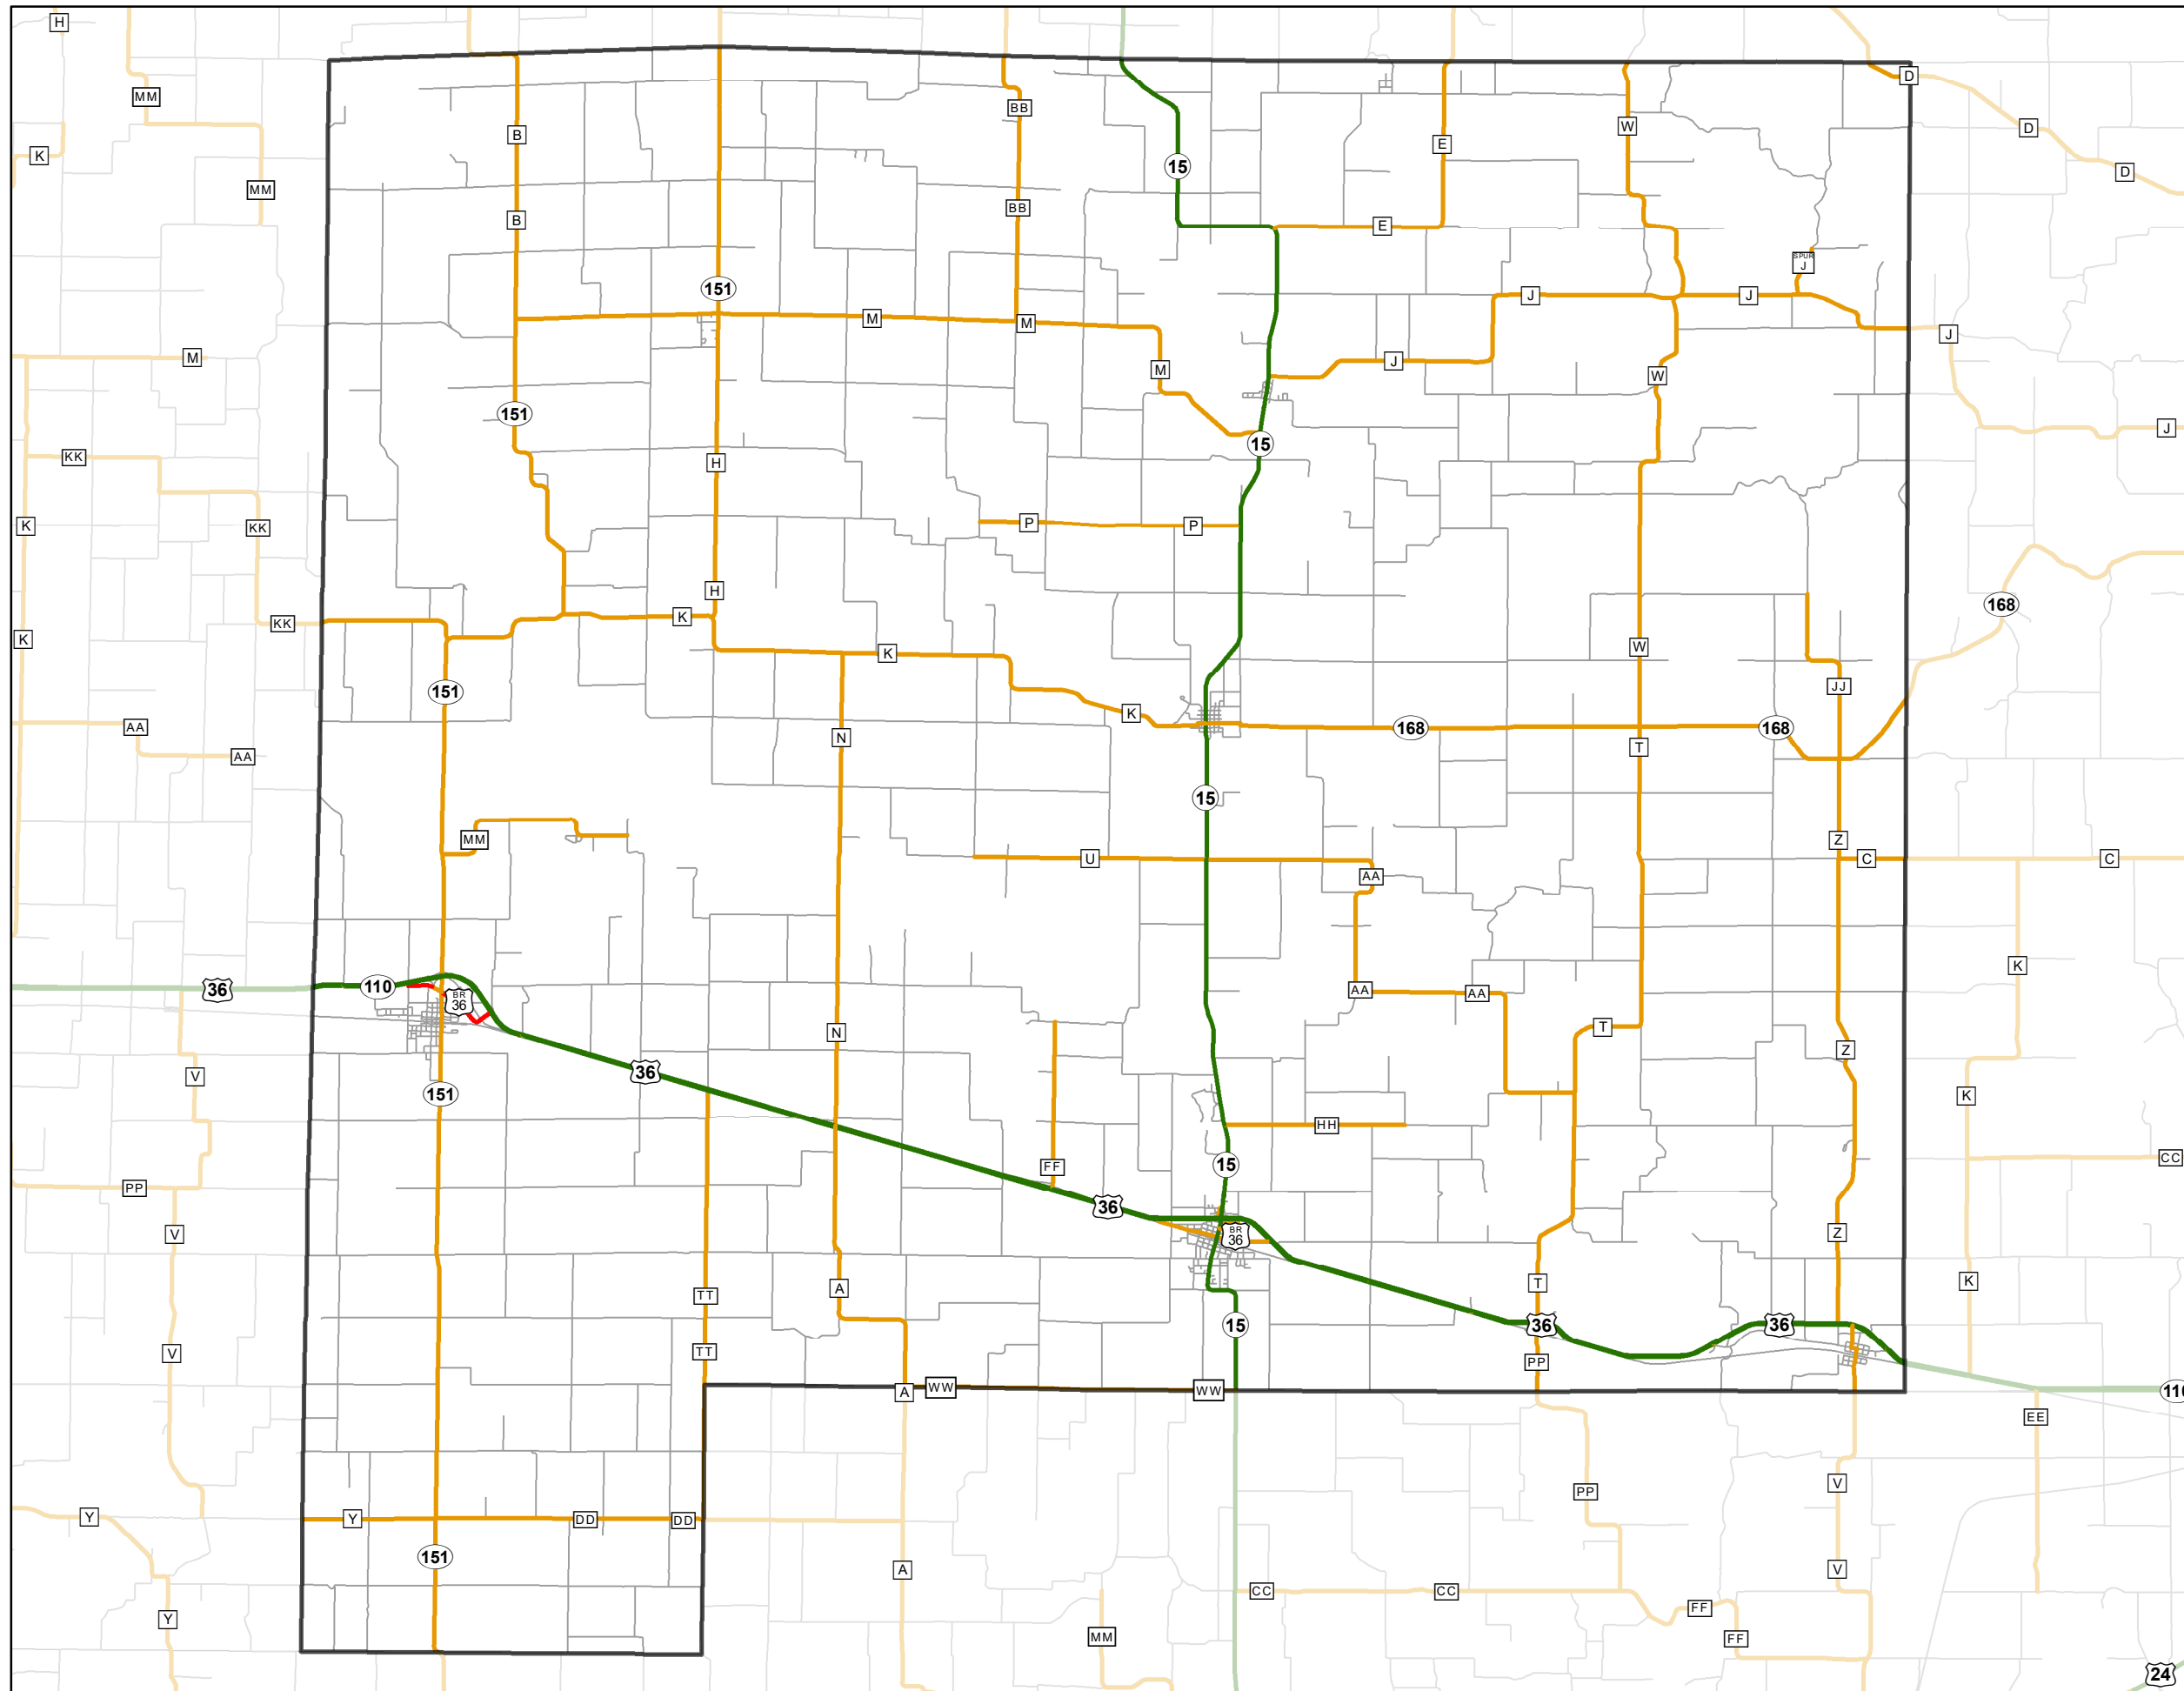

State System Classification

SHELBY COUNTY MISSOURI

State System Class	Miles
Interstate	0
Primary	47.983
Supplementary	186.147
State Marked - NOS	
Other Roads	
Urban Area	

105 W. Capitol Ave.
 Jefferson City, MO 65102
 Phone (573) 526-5478
 Fax (573) 526-8052