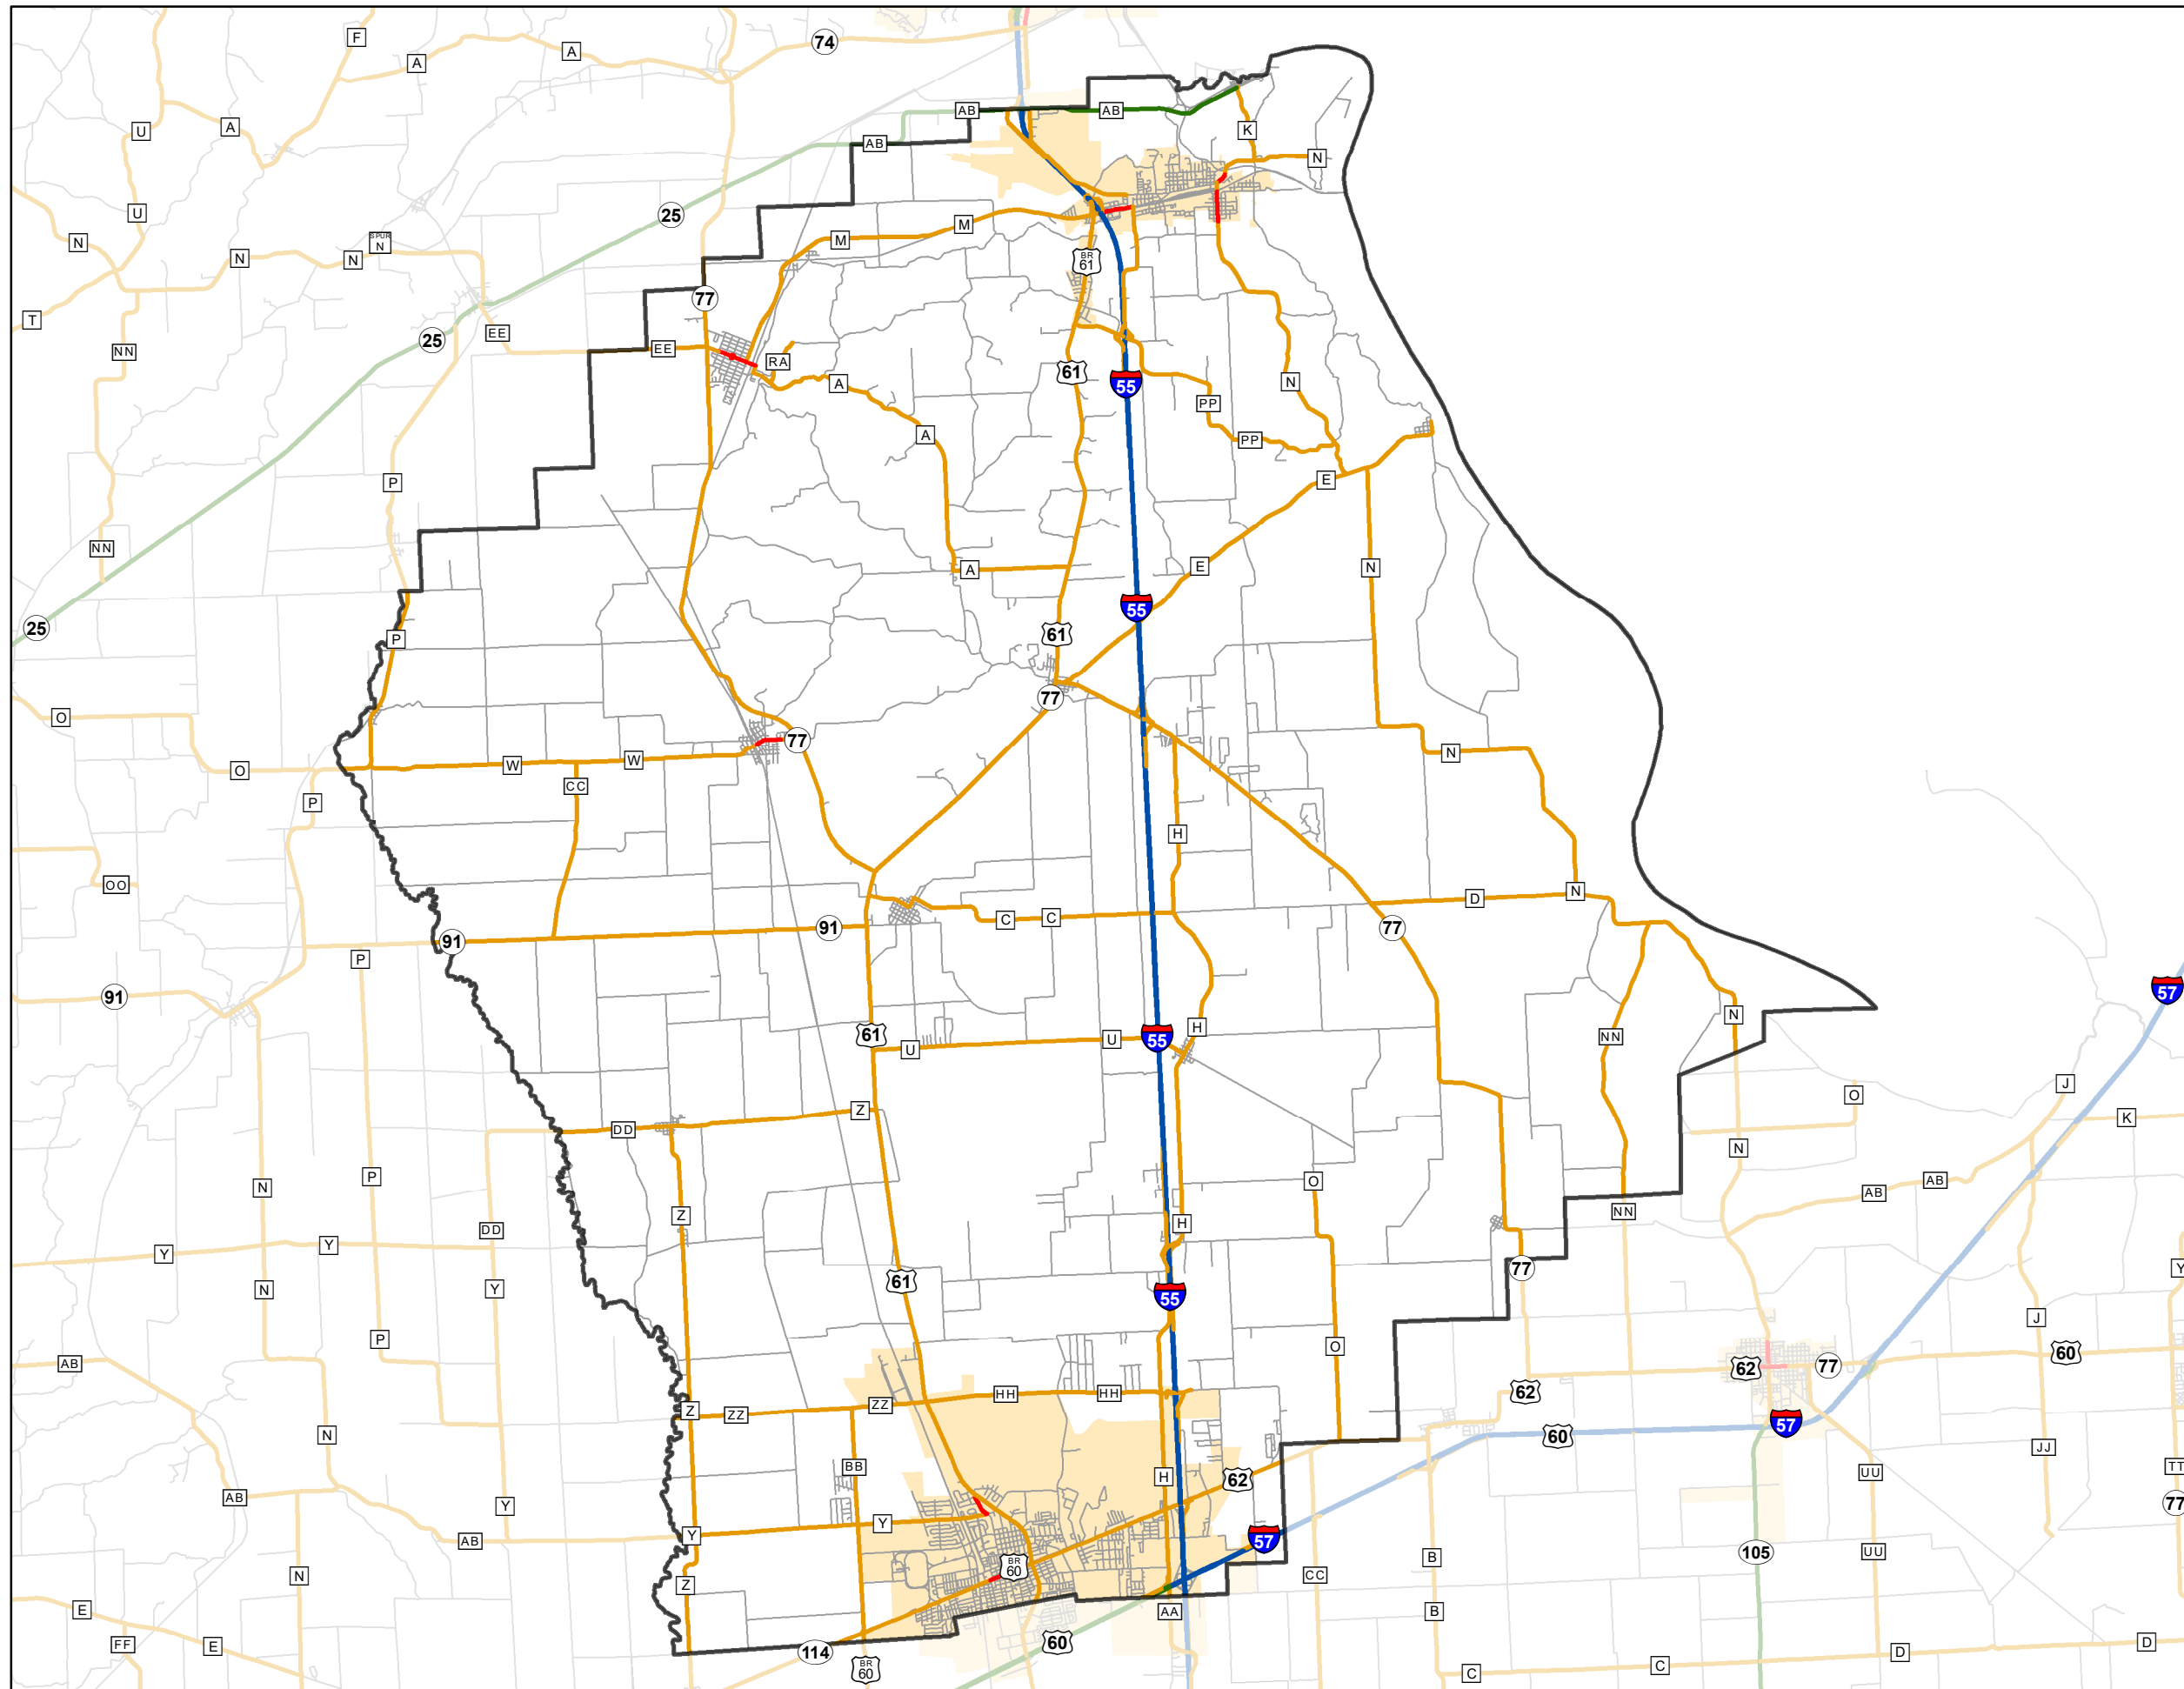

# State System Classification

## SCOTT COUNTY

### MISSOURI

State System Class	Miles
Interstate	28.309
Primary	4.45
Supplementary	225.904
State Marked - NOS	
Other Roads	
Urban Area	

105 W. Capitol Ave.  
 Jefferson City, MO 65102  
 Phone (573) 526-5478  
 Fax (573) 526-8052