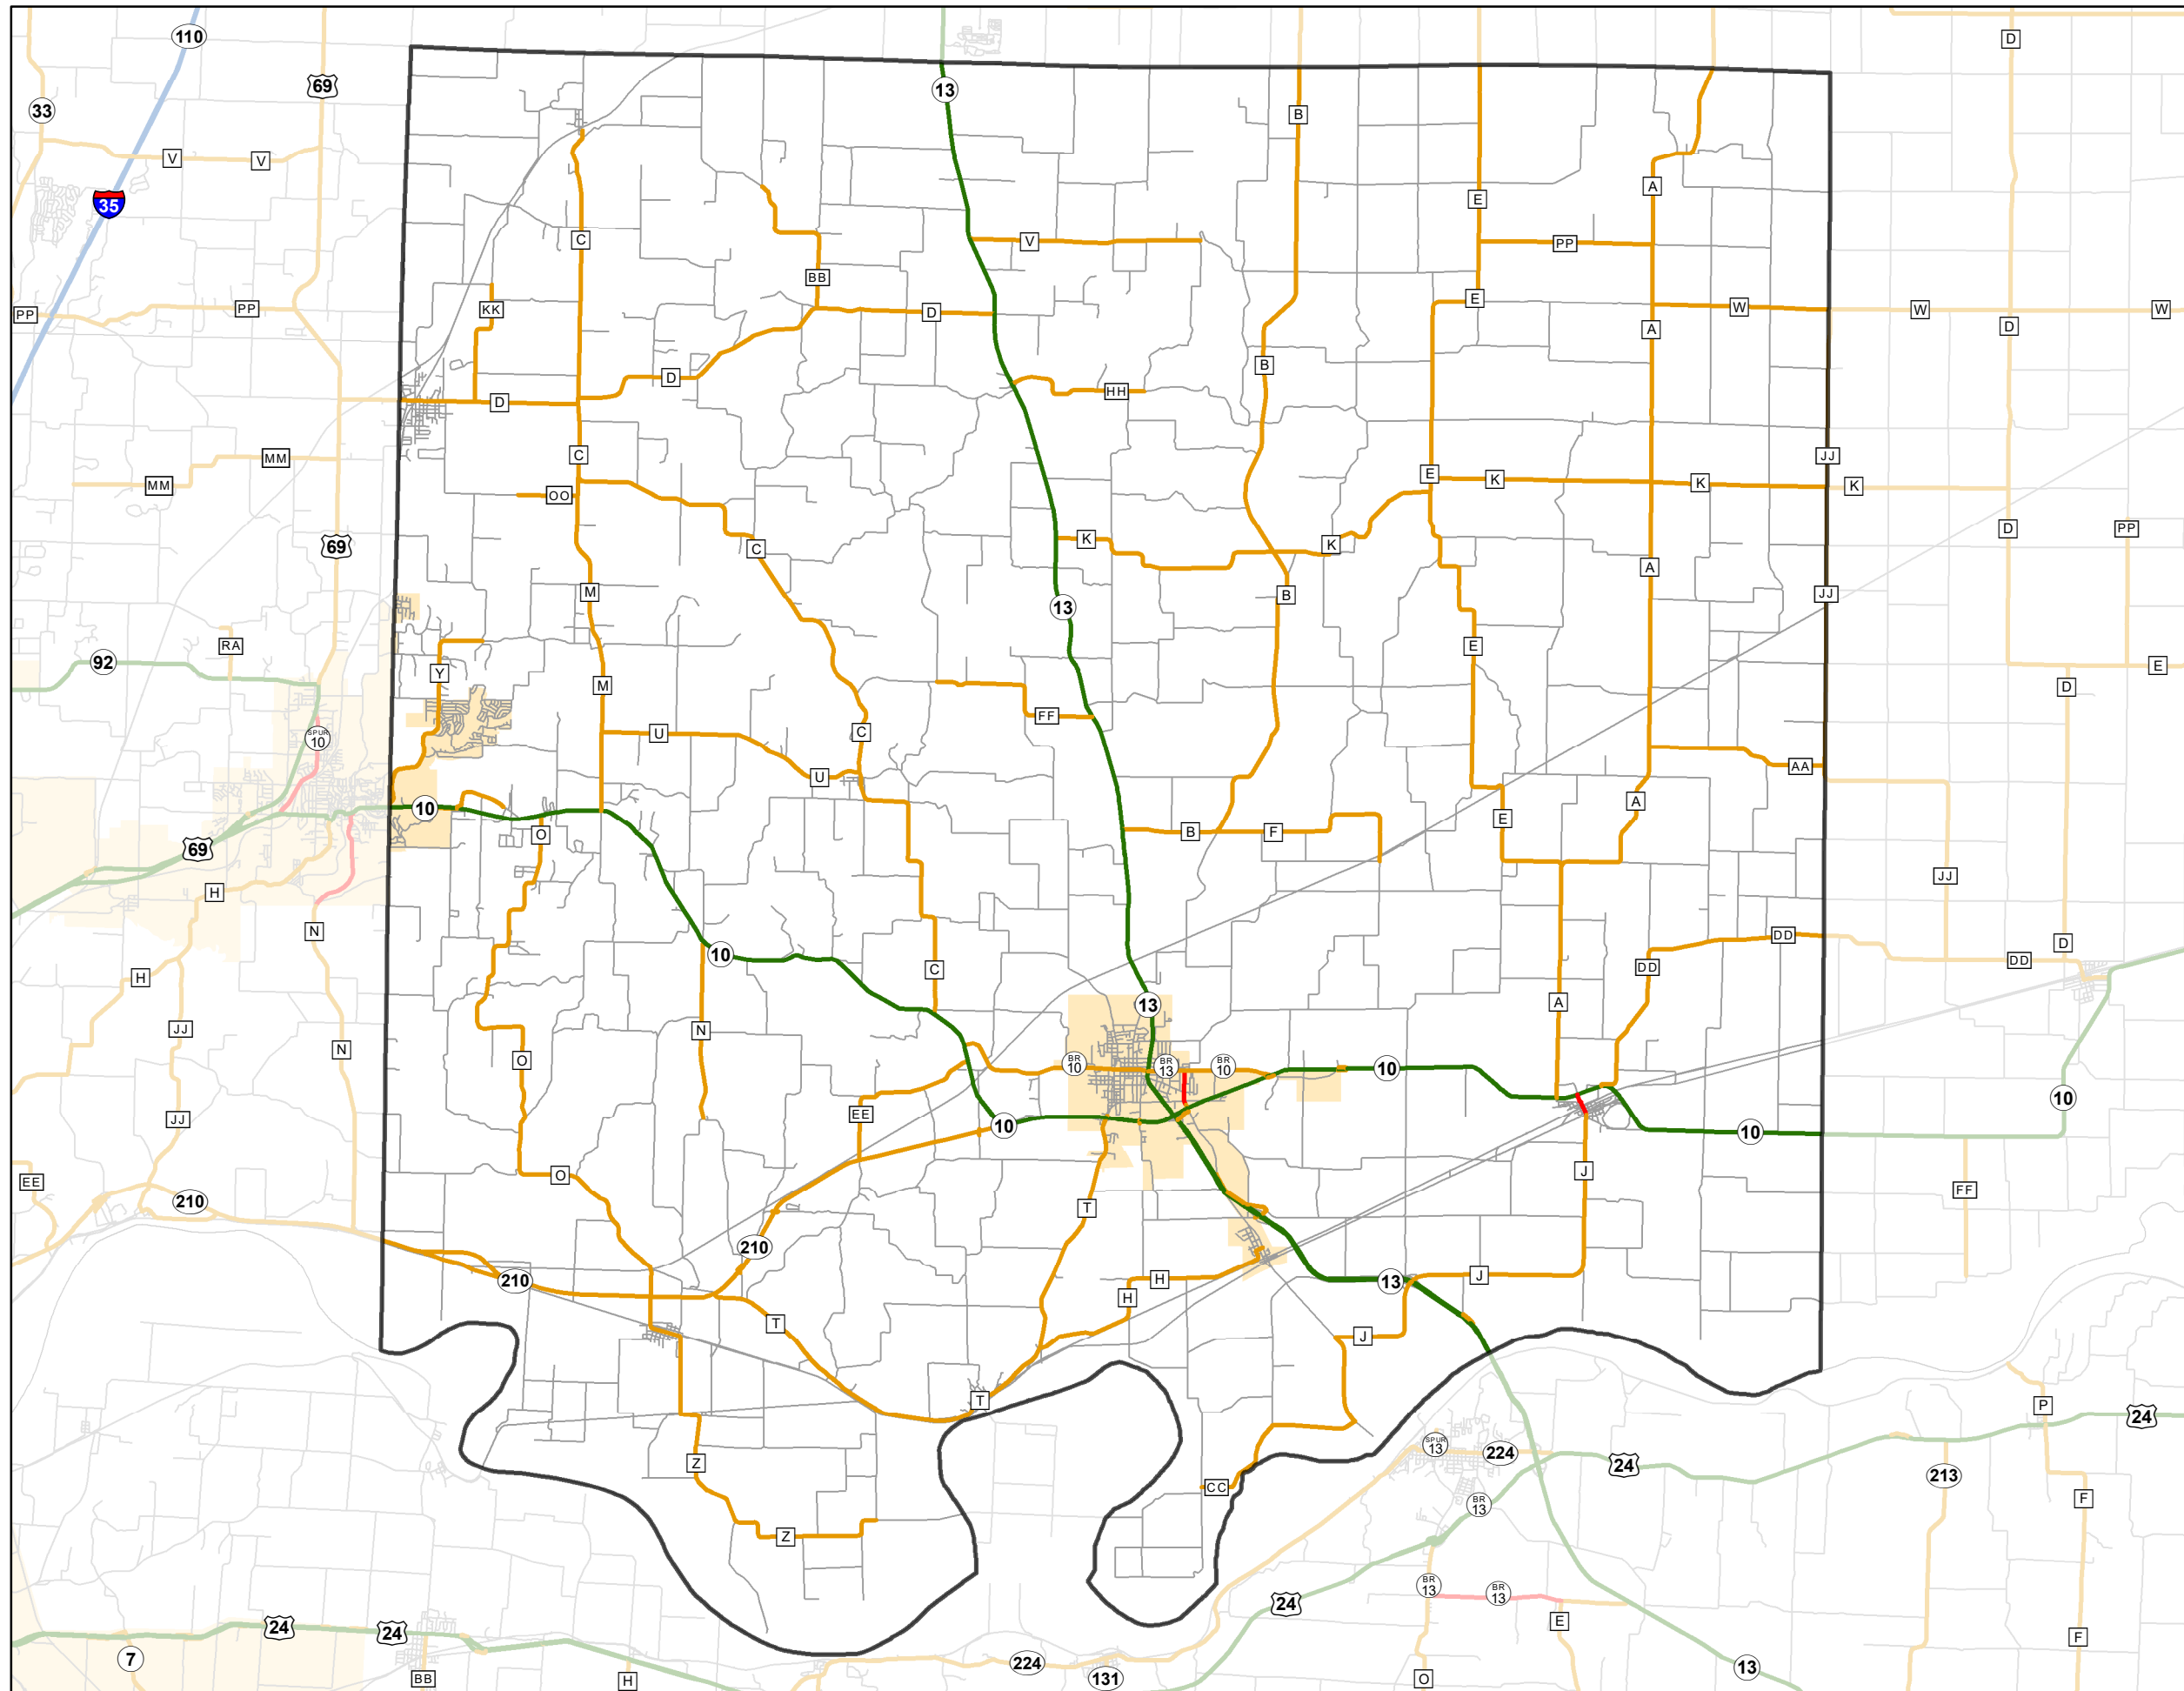

State System Classification

RAY COUNTY
MISSOURI

State System Class	Miles
Interstate	0
Primary	53.49
Supplementary	218.845
State Marked - NOS	
Other Roads	
Urban Area	

105 W. Capitol Ave.
Jefferson City, MO 65102
Phone (573) 526-5478
Fax (573) 526-8052