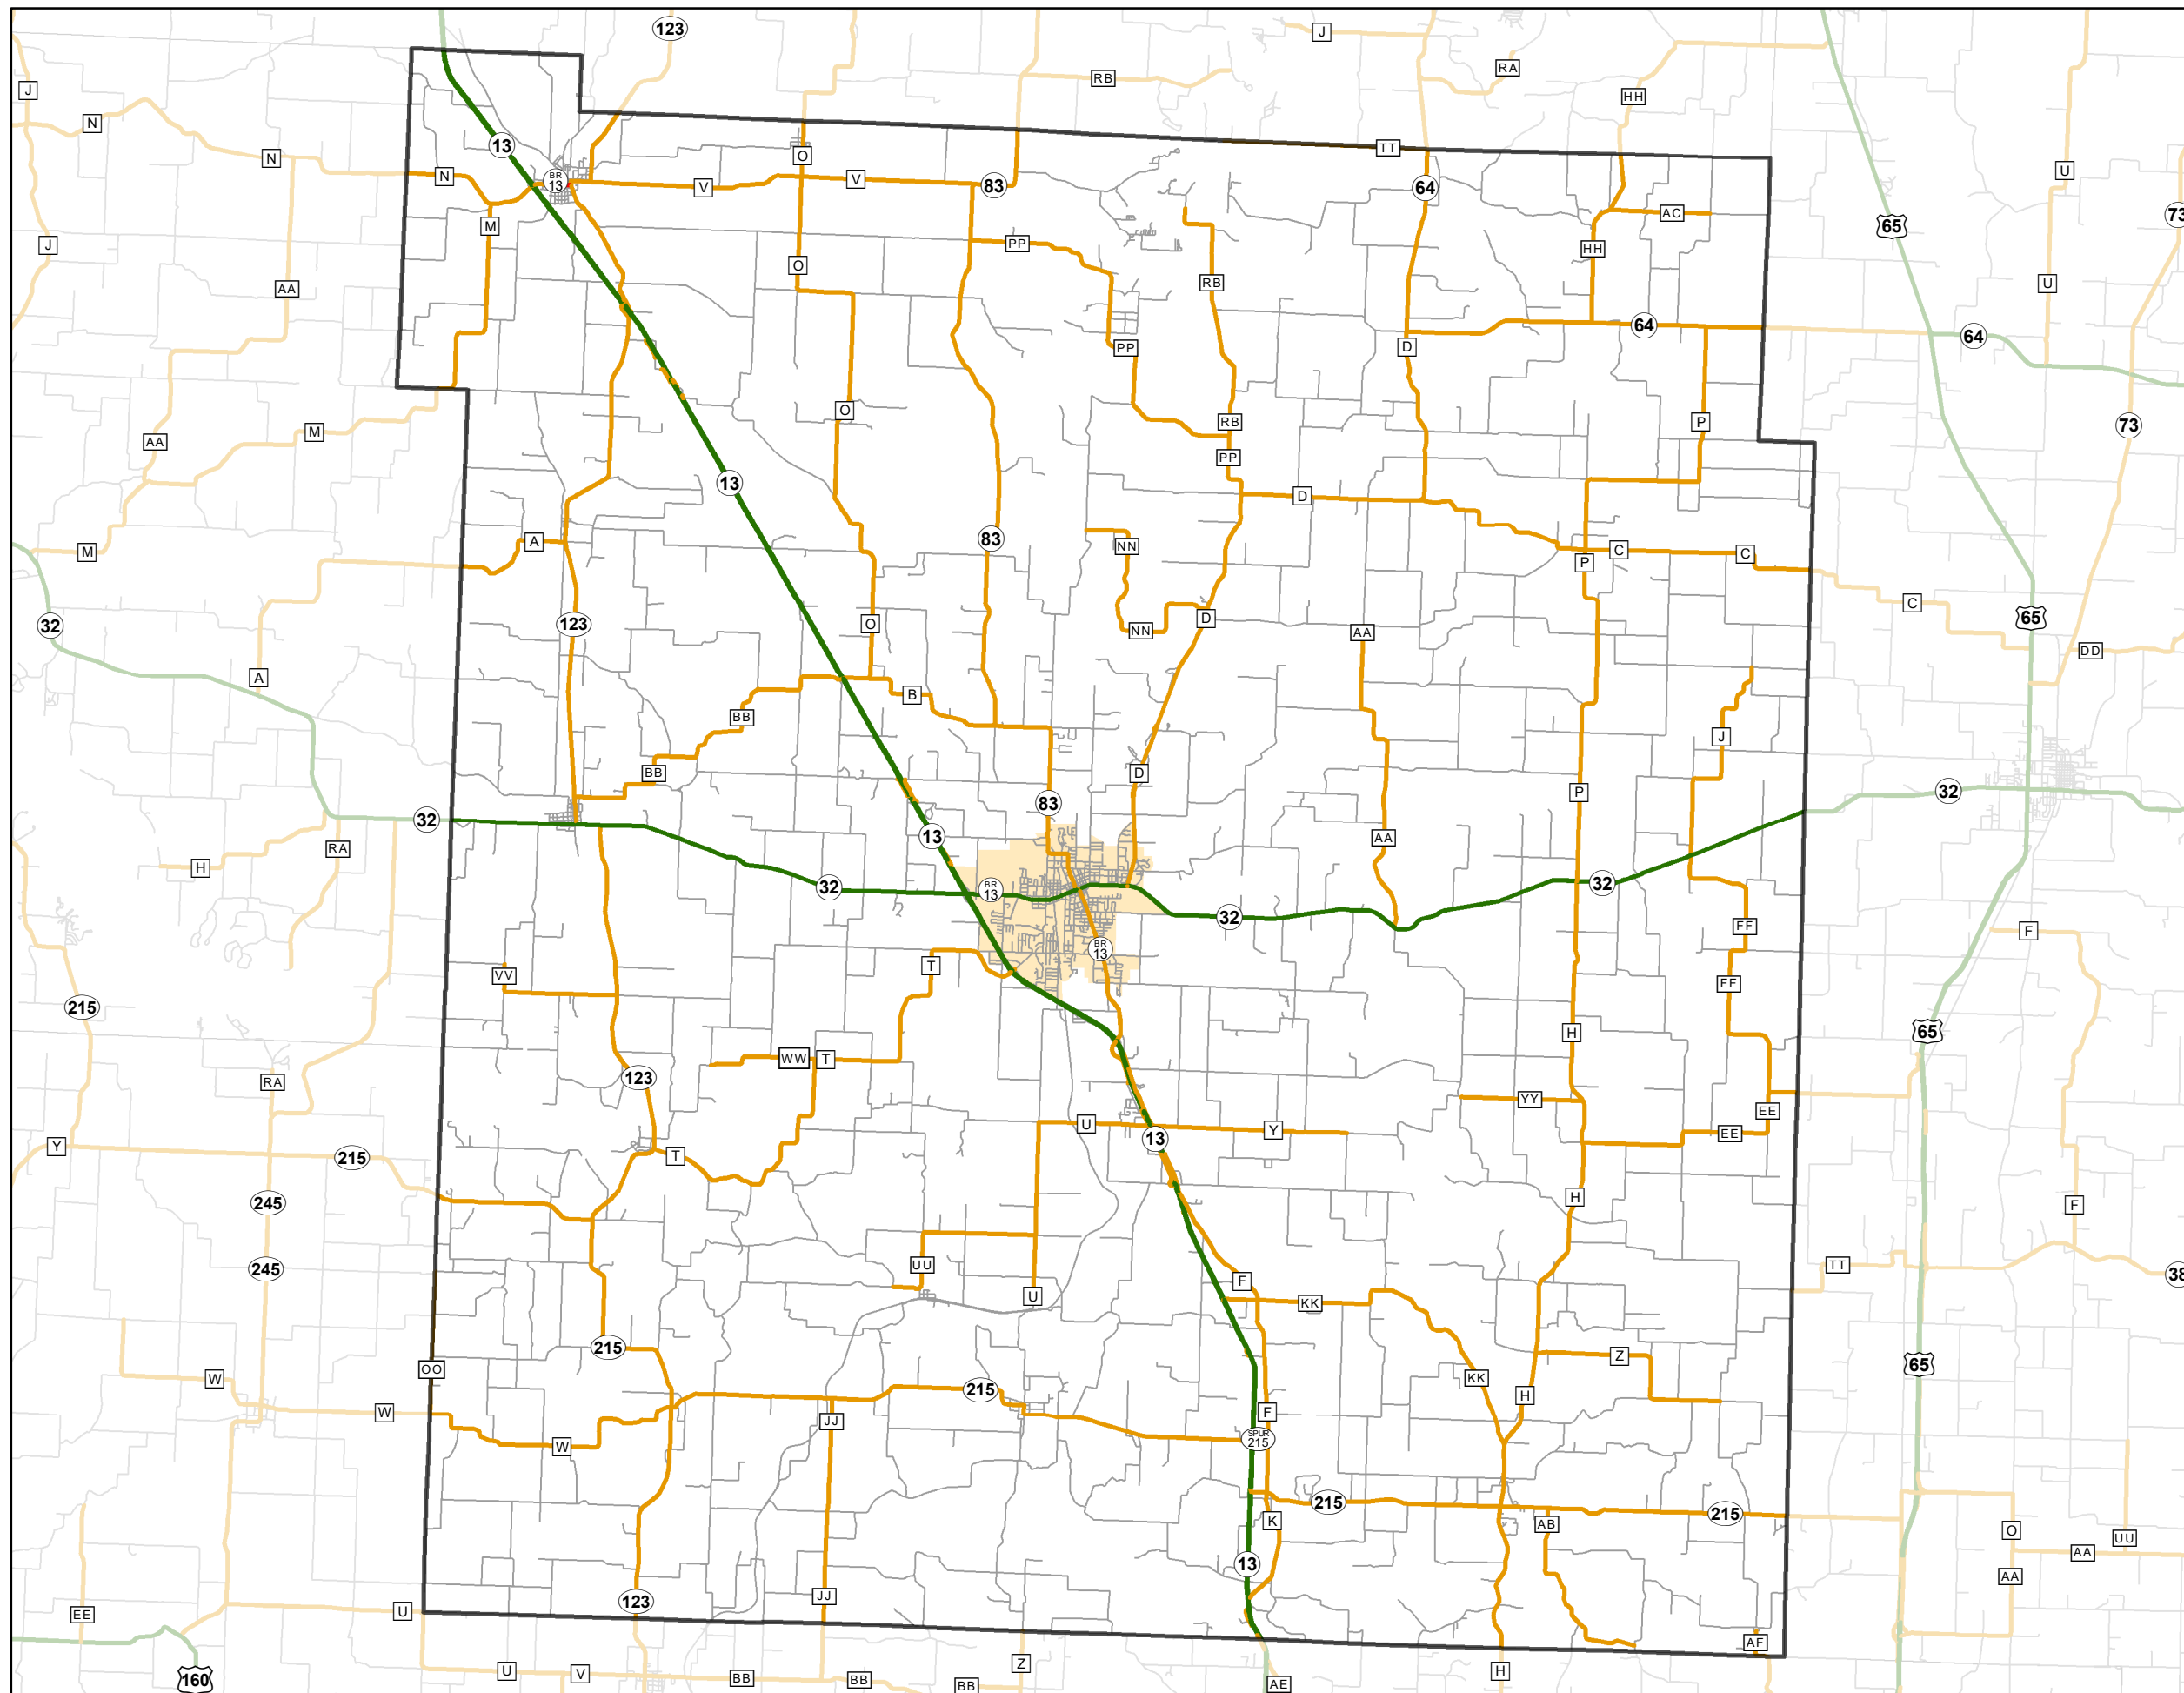

State System Classification

POLK COUNTY MISSOURI

State System Class	Miles
Interstate	0
Primary	57.336
Supplementary	283.808
State Marked - NOS	
Other Roads	
Urban Area	

105 W. Capitol Ave.
 Jefferson City, MO 65102
 Phone (573) 526-5478
 Fax (573) 526-8052