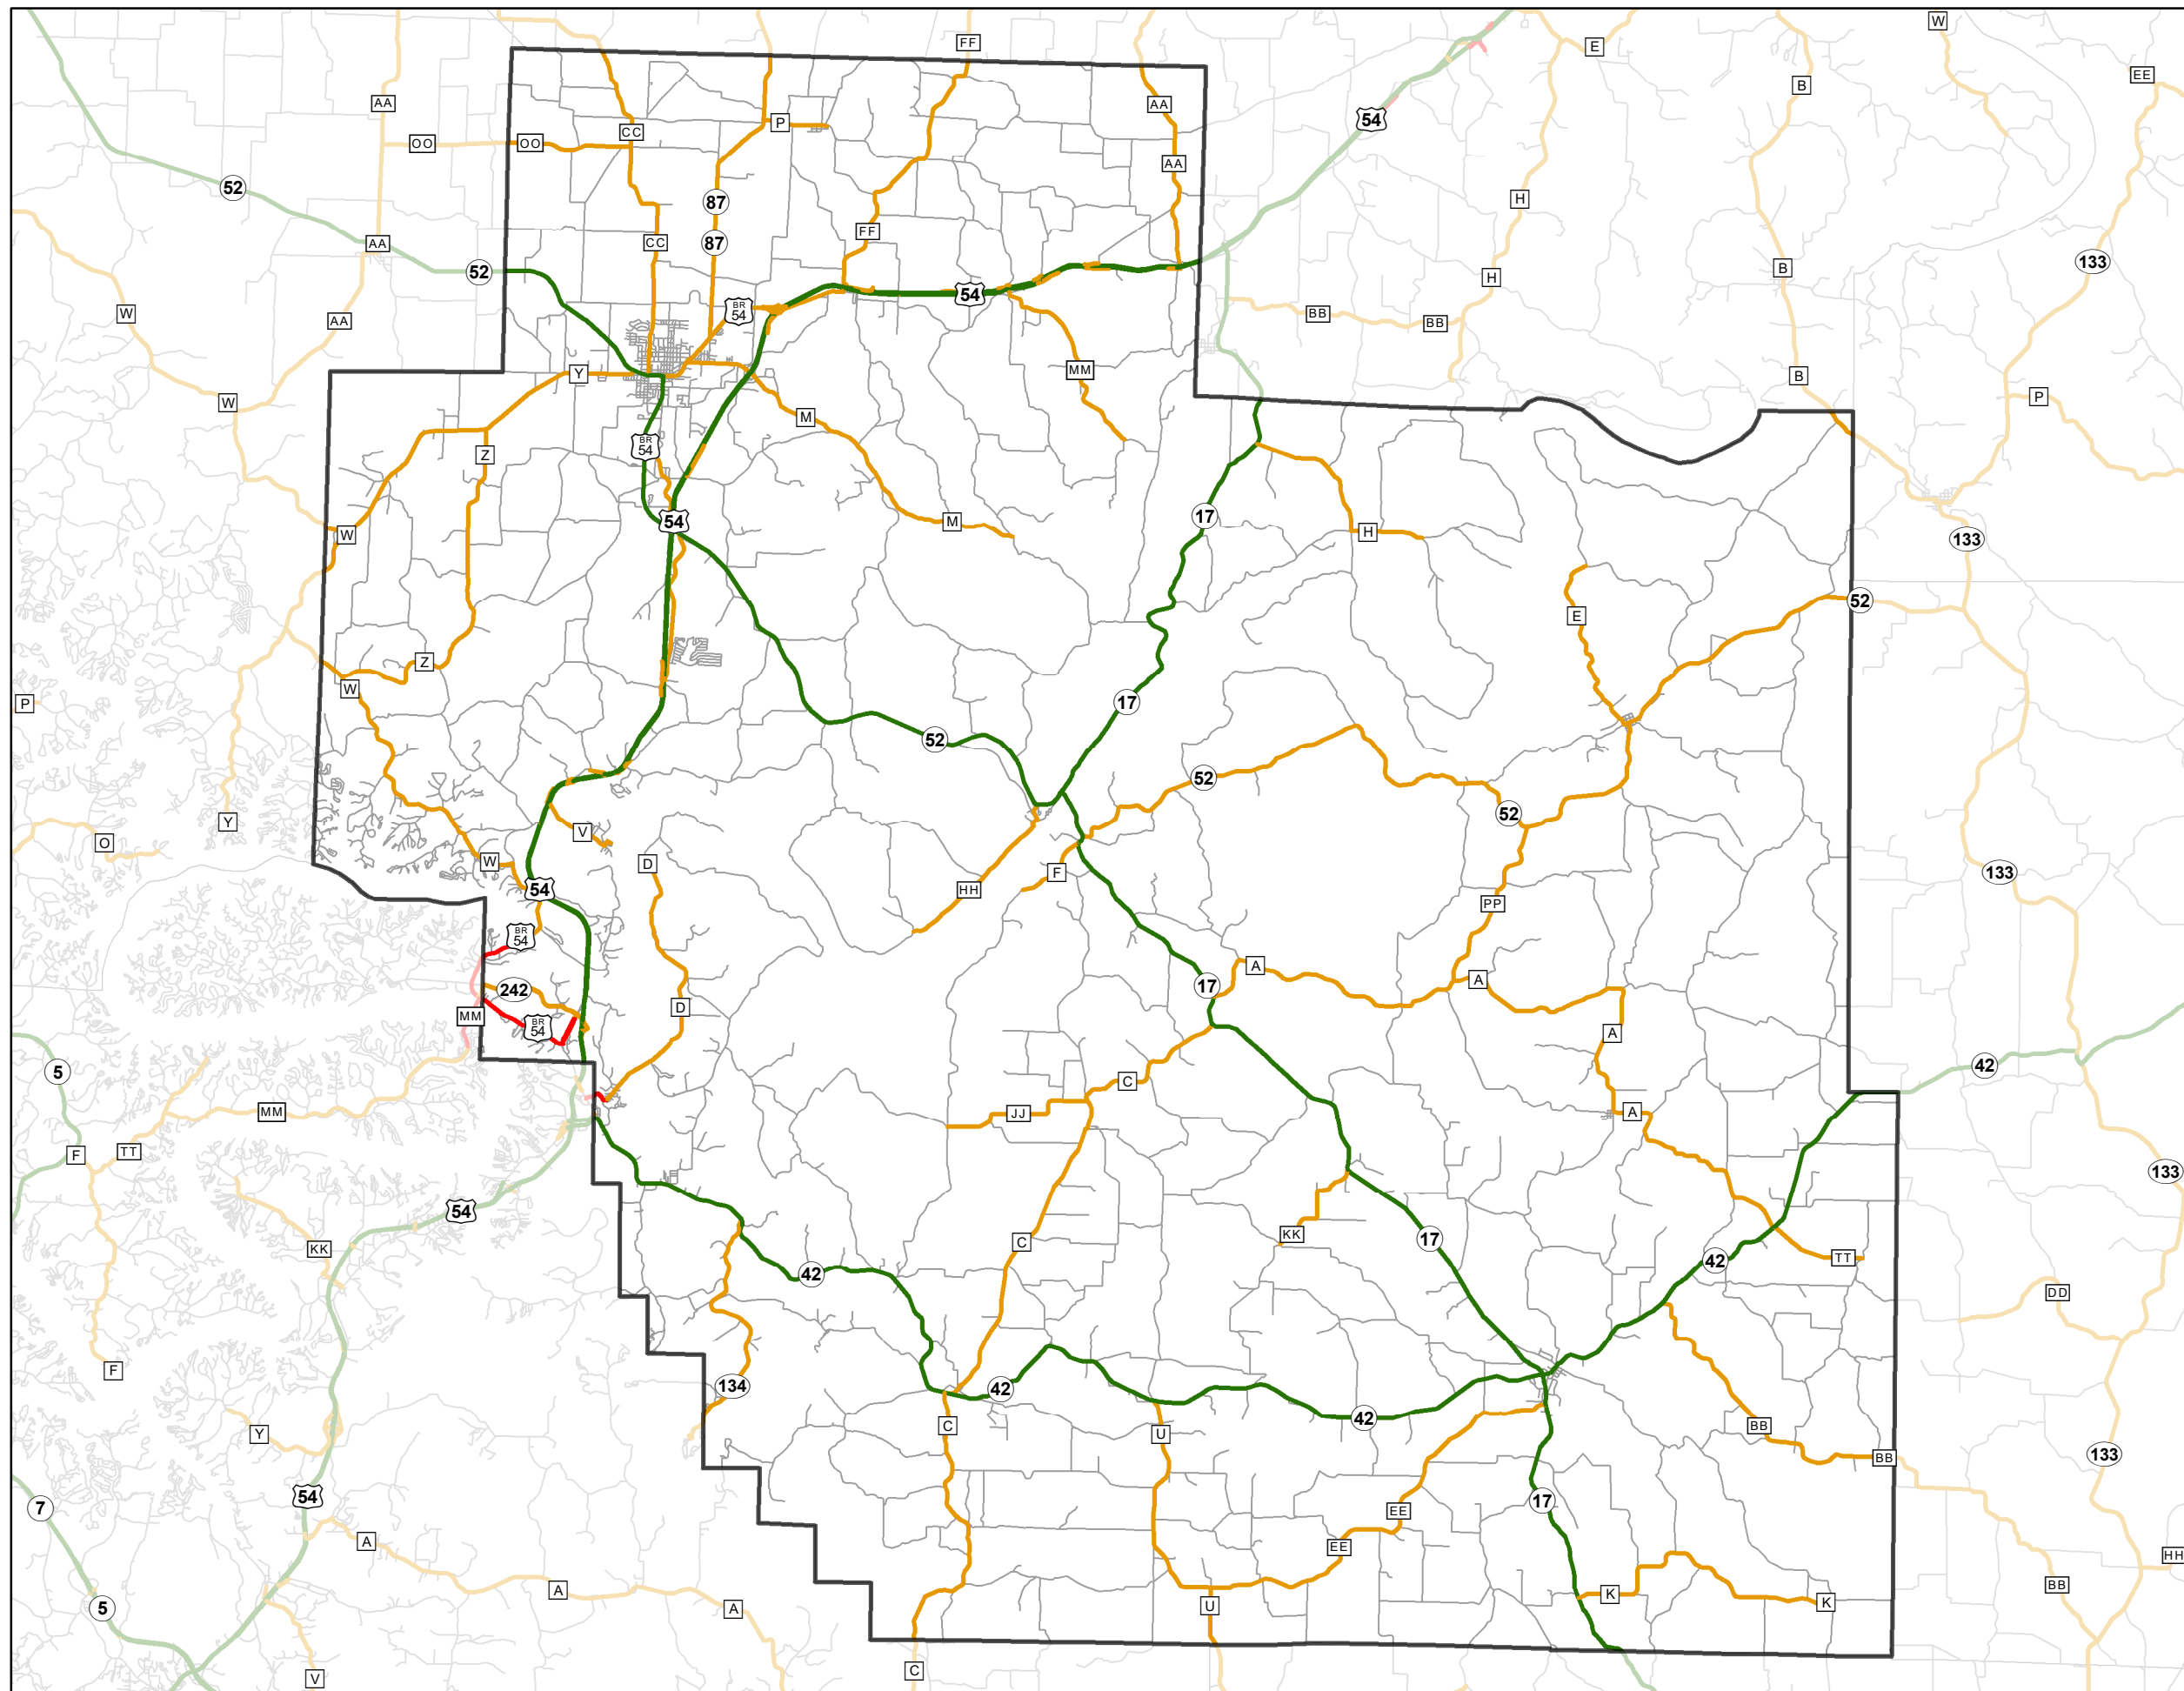

# State System Classification

## MILLER COUNTY MISSOURI

State System Class	Miles
Interstate	0
Primary	97.769
Supplementary	179.697
State Marked - NOS	
Other Roads	
Urban Area	

105 W. Capitol Ave.  
Jefferson City, MO 65102  
Phone (573) 526-5478  
Fax (573) 526-8052