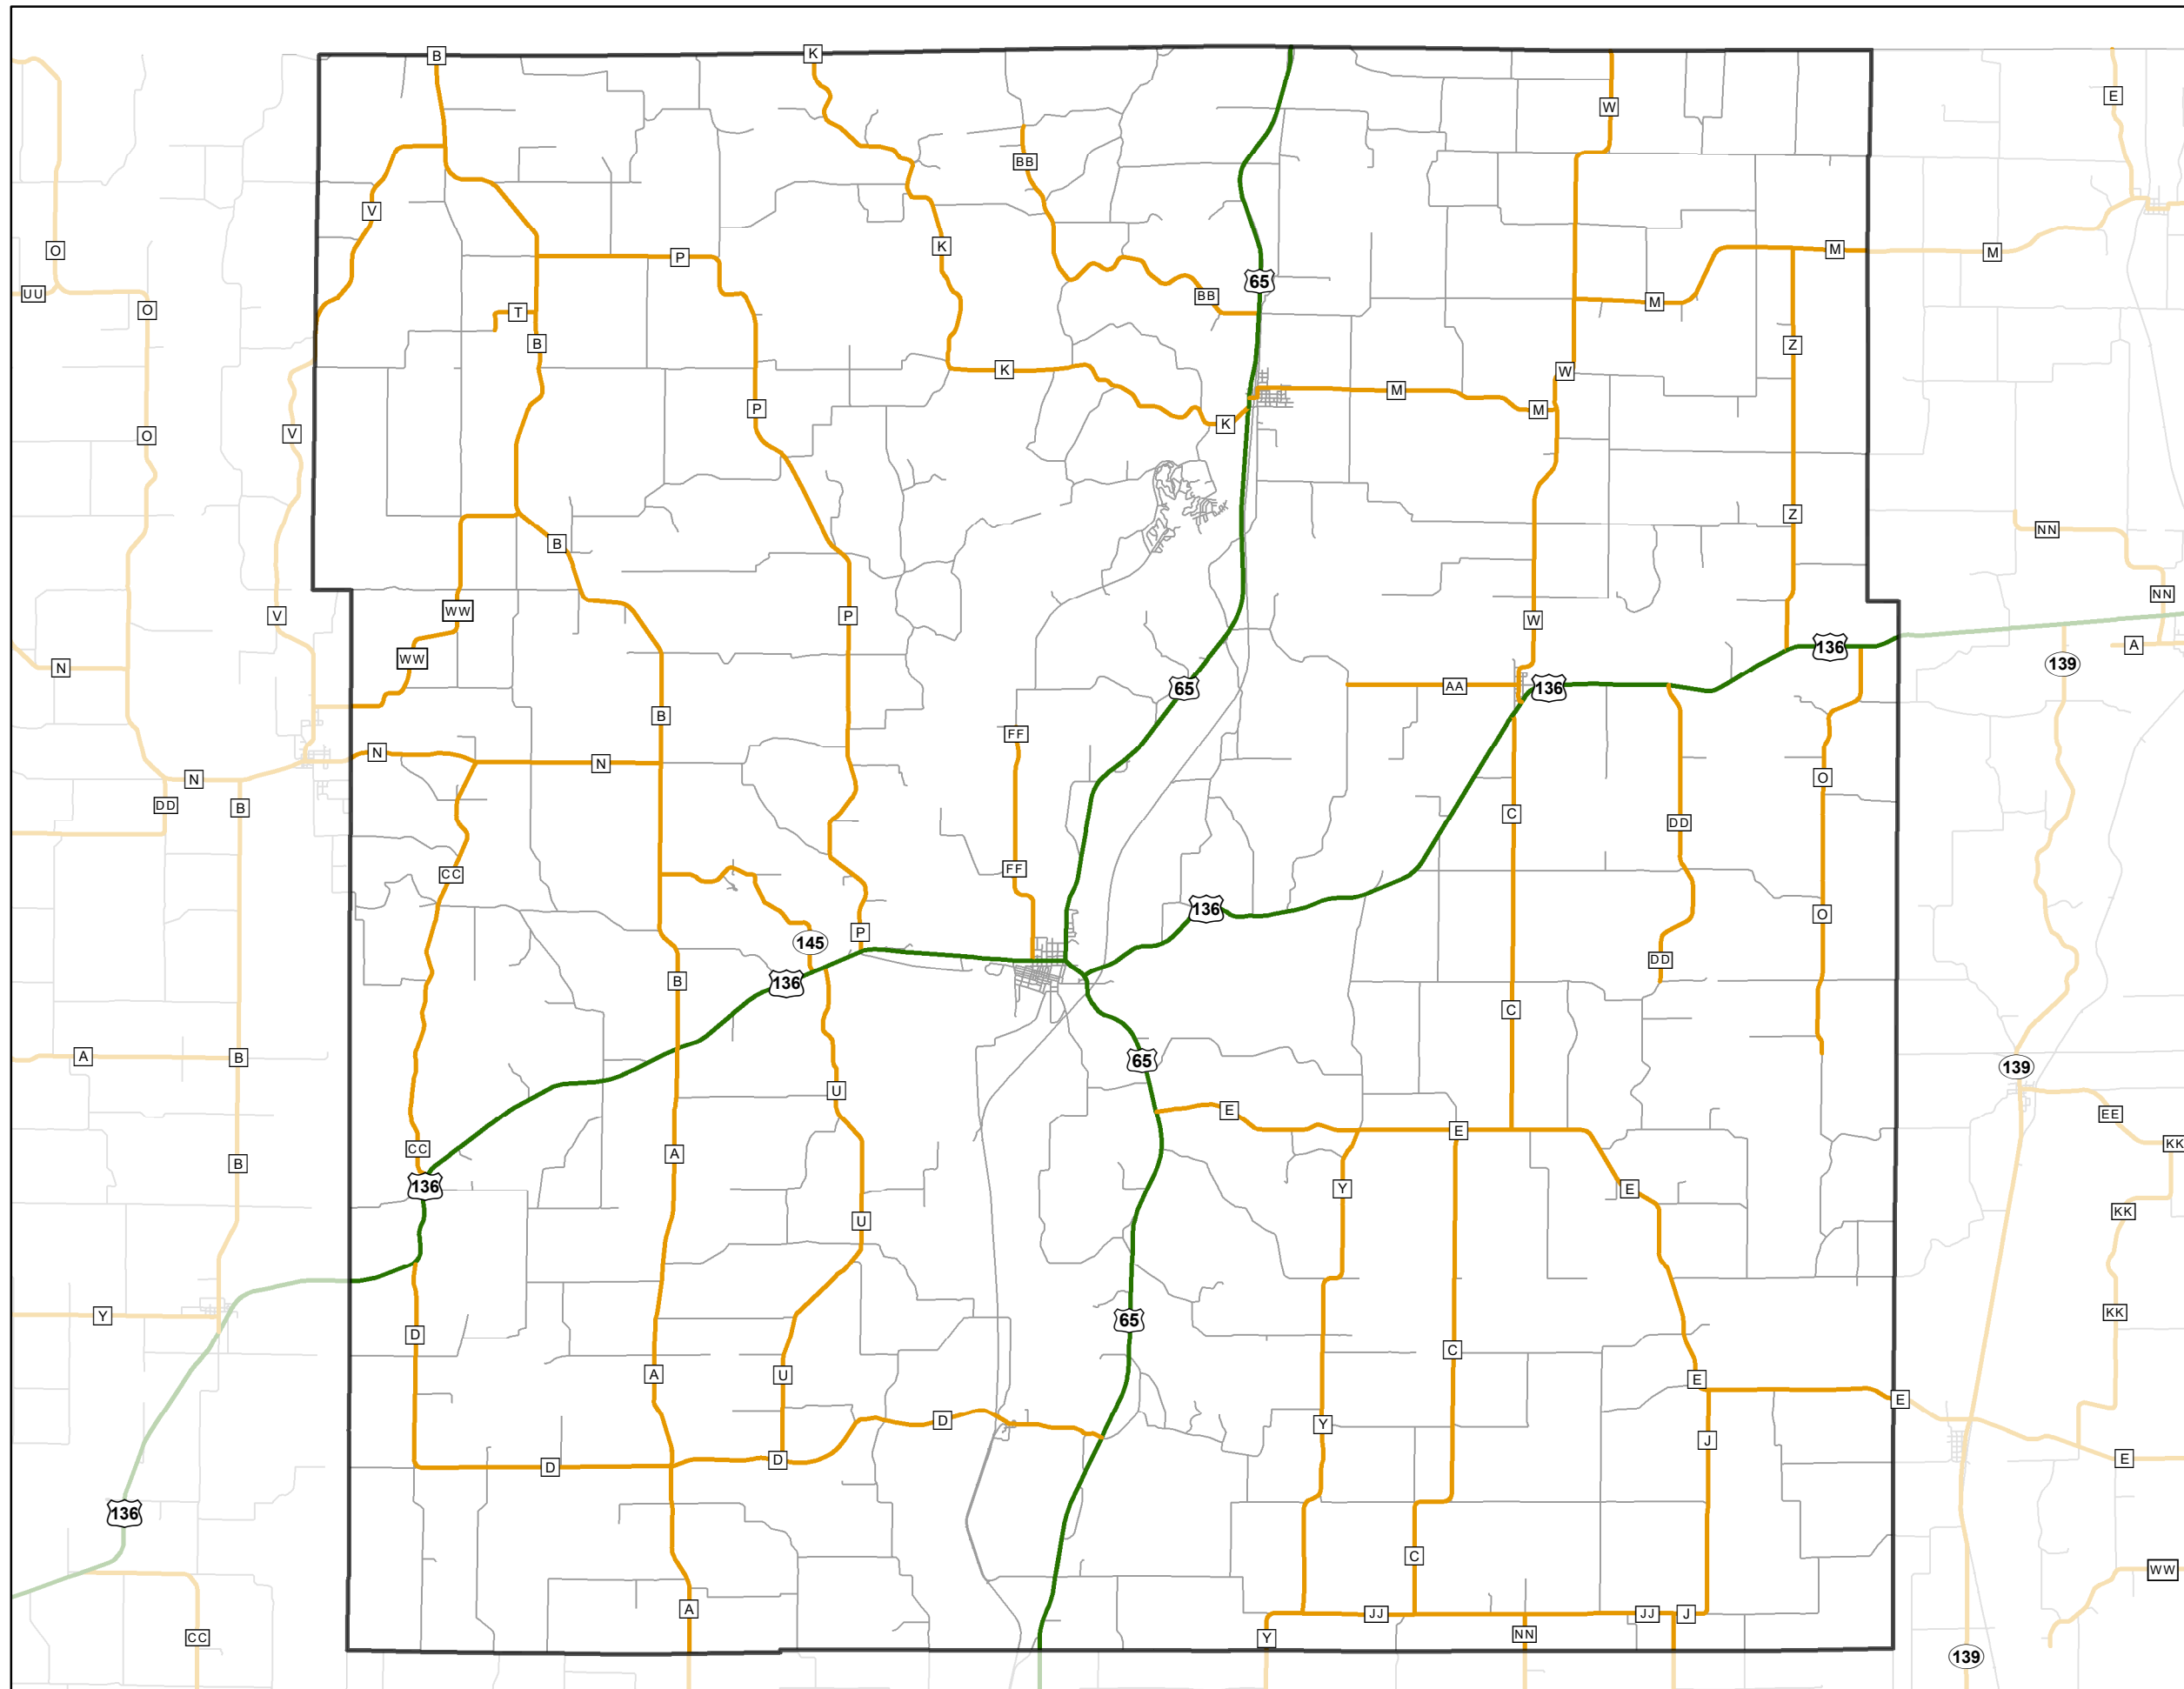

State System Classification

MERCER COUNTY MISSOURI

State System Class	Miles
Interstate	0
Primary	48.178
Supplementary	176.531
State Marked - NOS	
Other Roads	
Urban Area	

105 W. Capitol Ave.
 Jefferson City, MO 65102
 Phone (573) 526-5478
 Fax (573) 526-8052