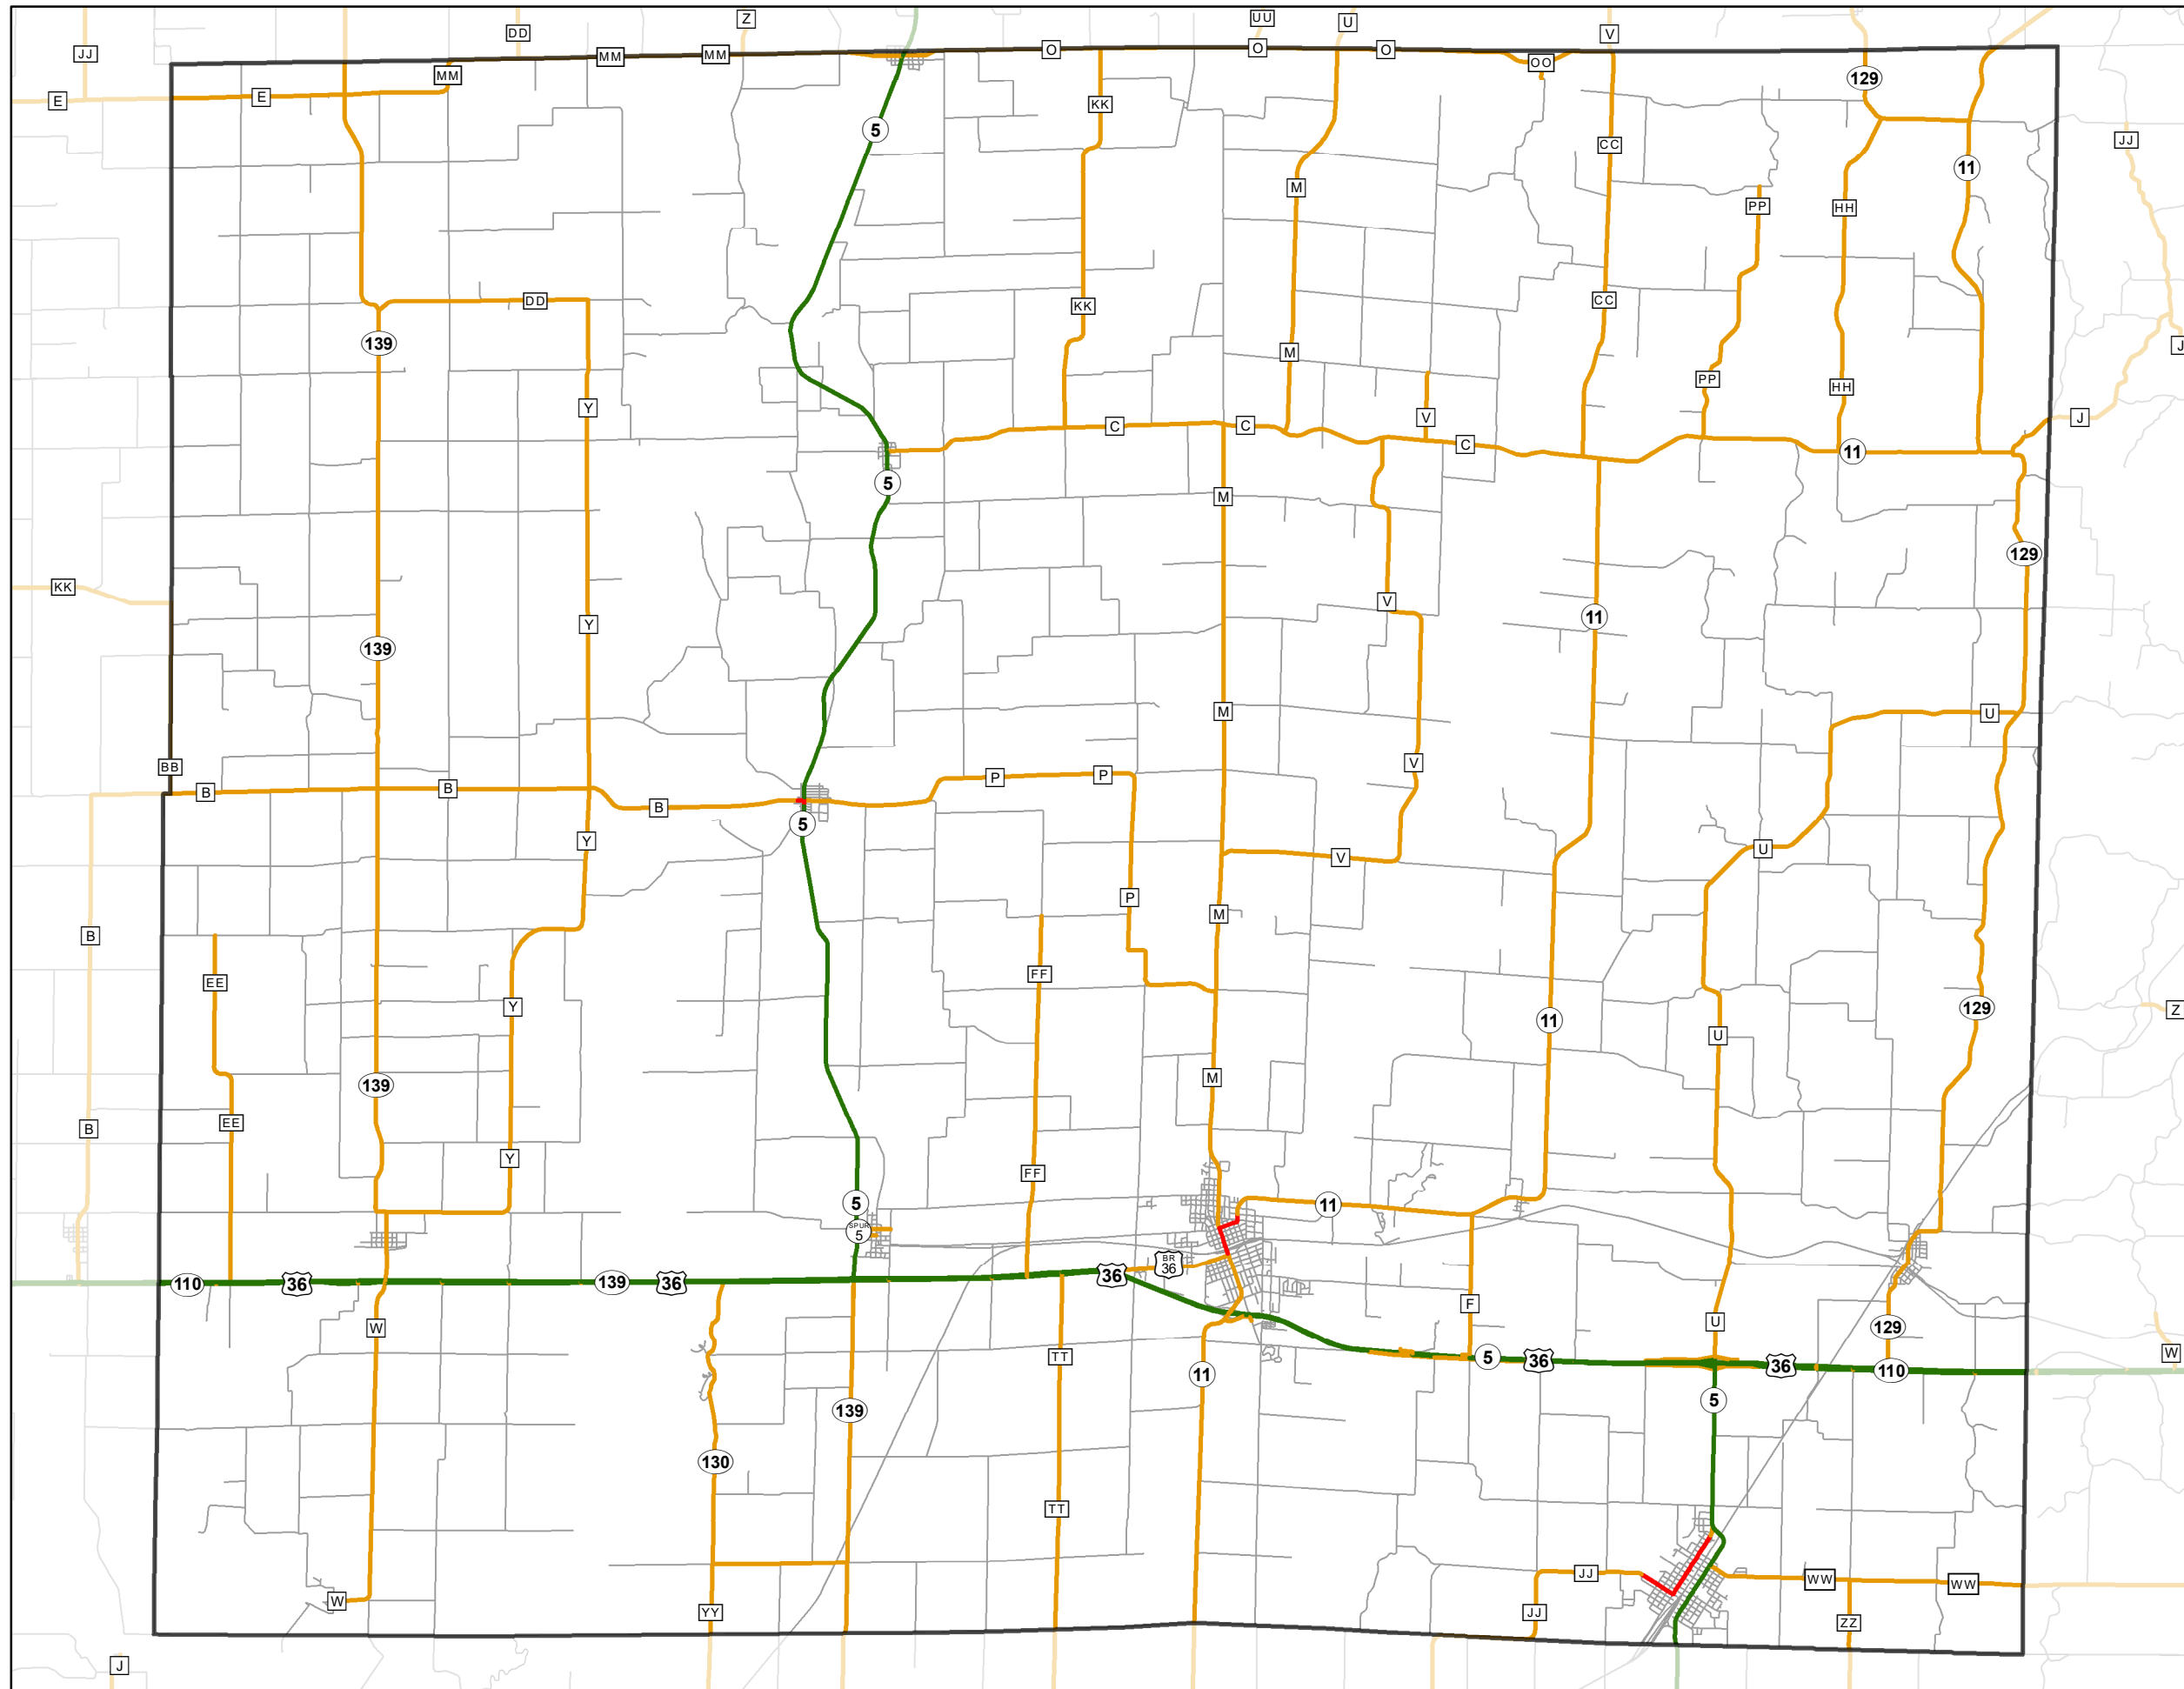

# State System Classification

## LINN COUNTY MISSOURI

State System Class	Miles
Interstate	0
Primary	51.027
Supplementary	244.353
State Marked - NOS	
Other Roads	
Urban Area	

105 W. Capitol Ave.  
Jefferson City, MO 65102  
Phone (573) 526-5478  
Fax (573) 526-8052