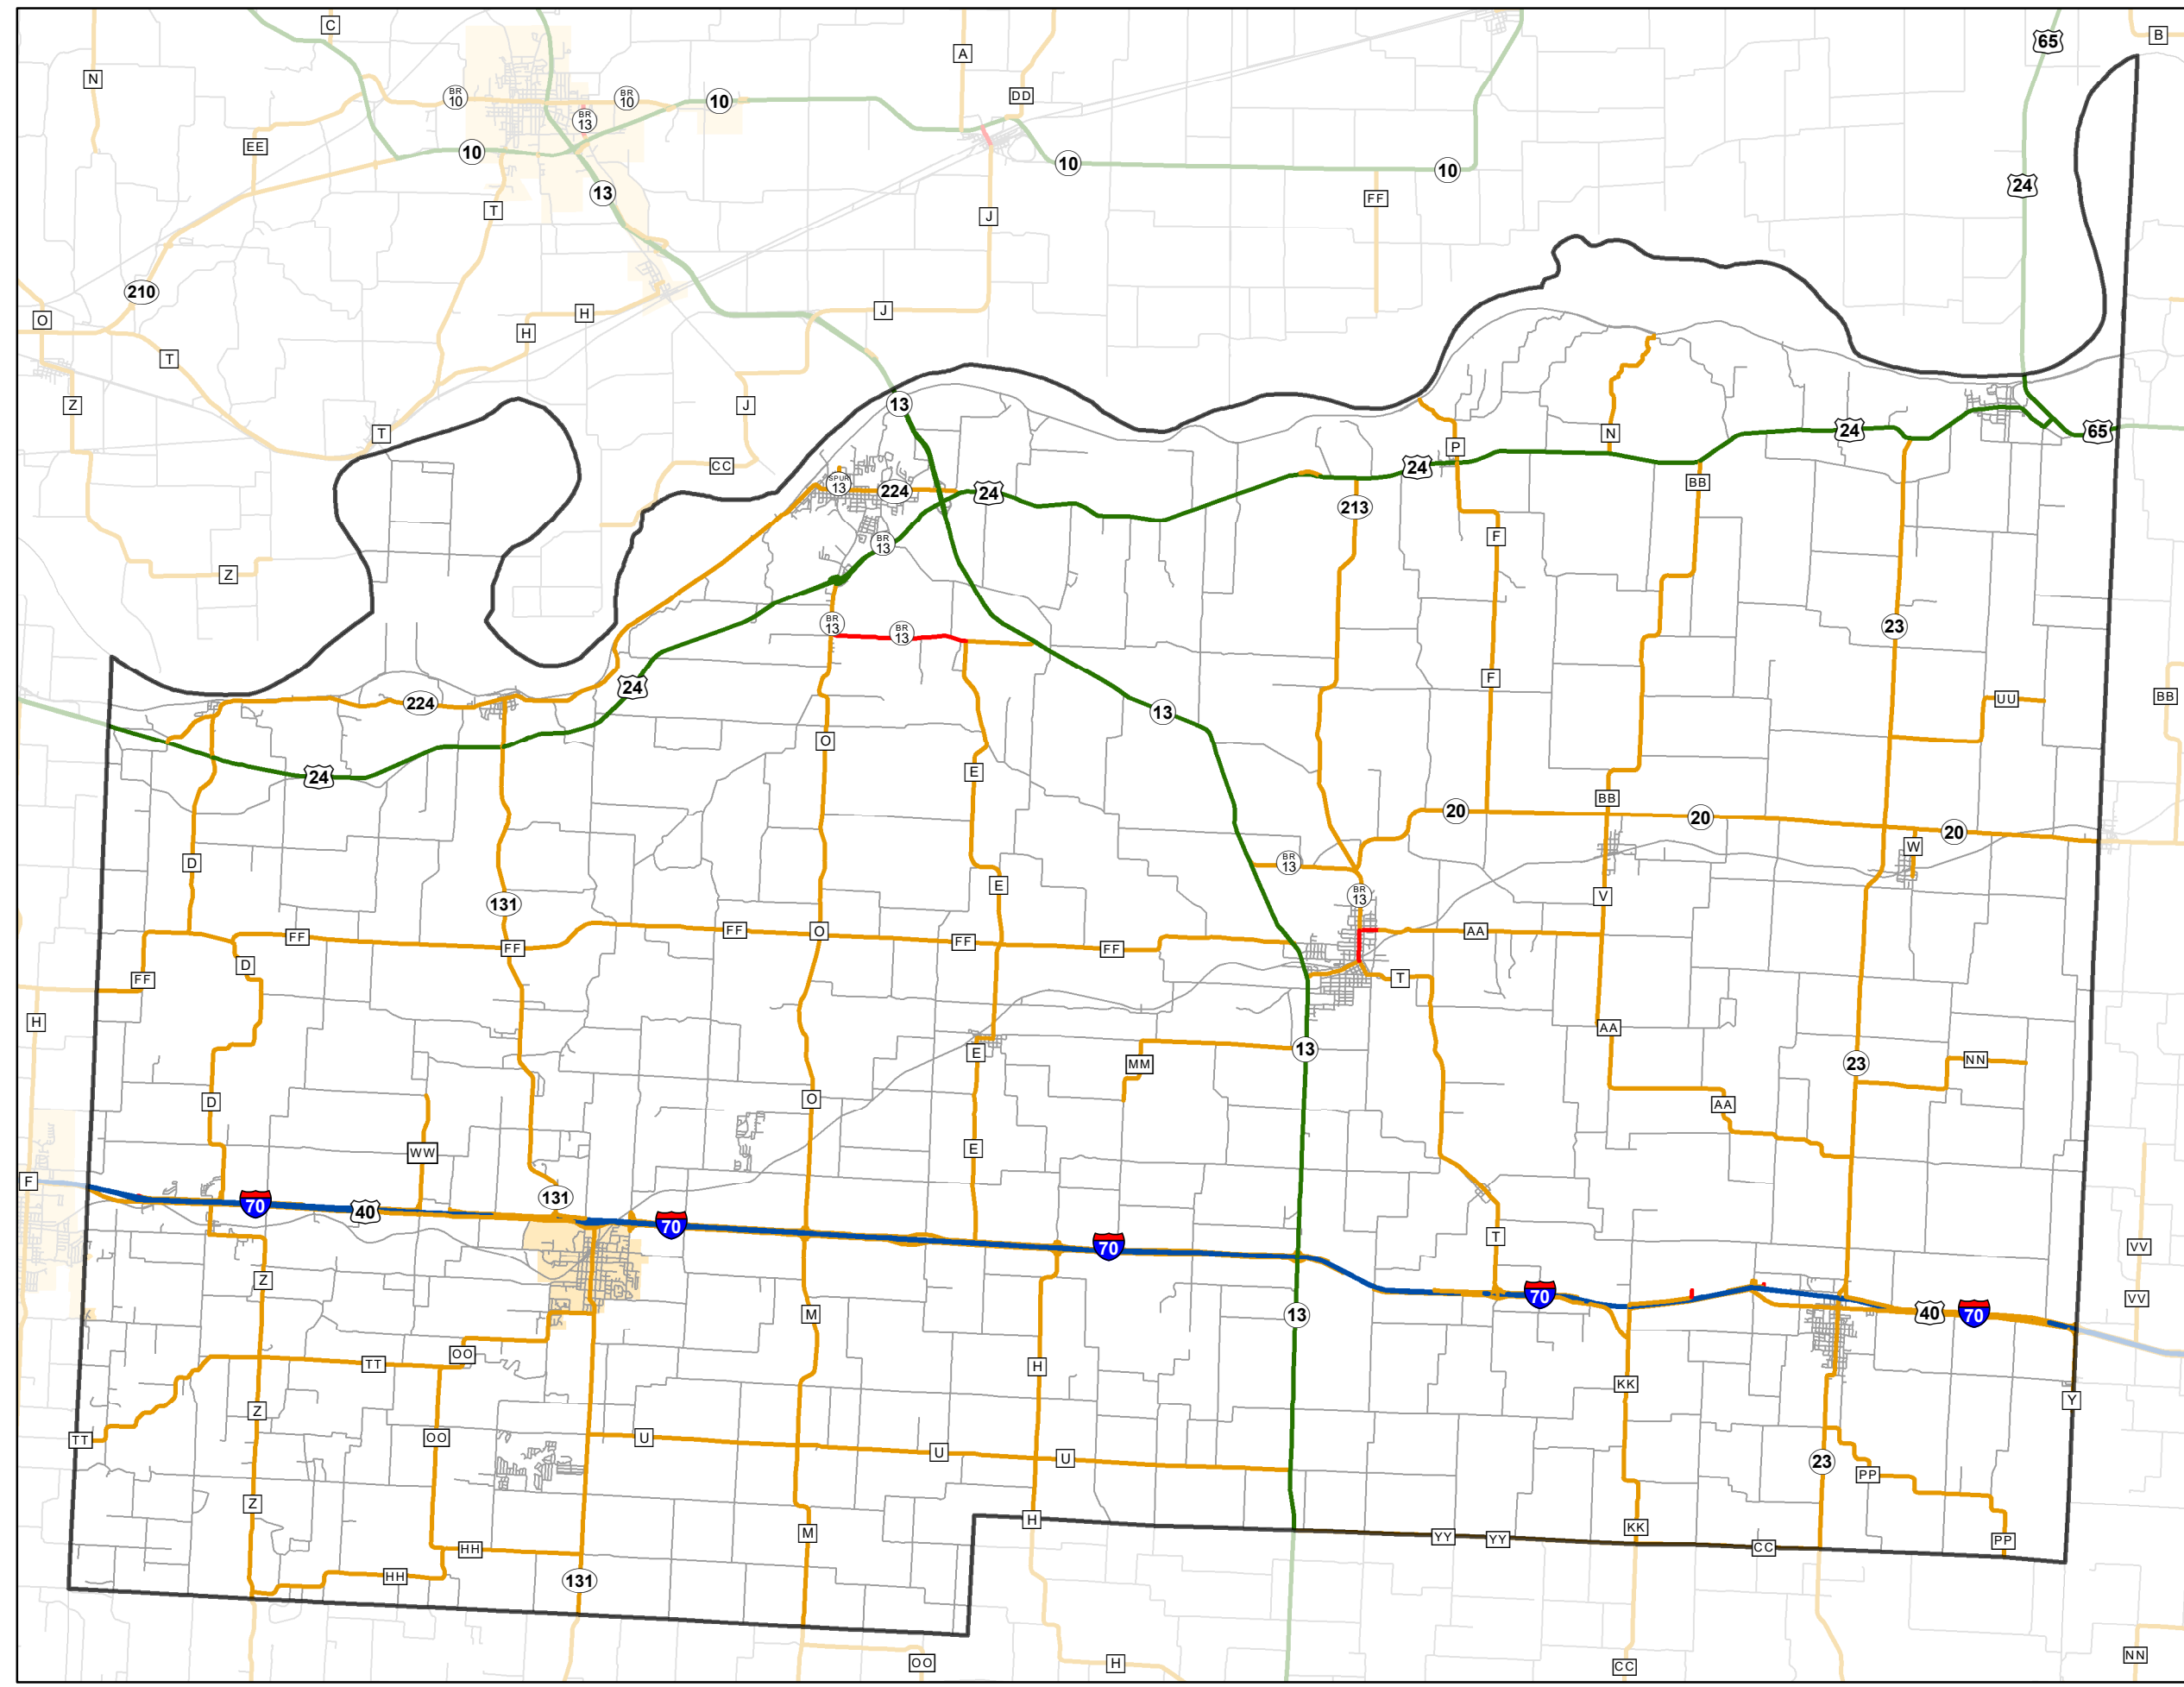

# State System Classification

## LAFAYETTE COUNTY MISSOURI

State System Class	Miles
Interstate	33.402
Primary	59.237
Supplementary	299.527
State Marked - NOS	
Other Roads	
Urban Area	

105 W. Capitol Ave.  
Jefferson City, MO 65102  
Phone (573) 526-5478  
Fax (573) 526-8052