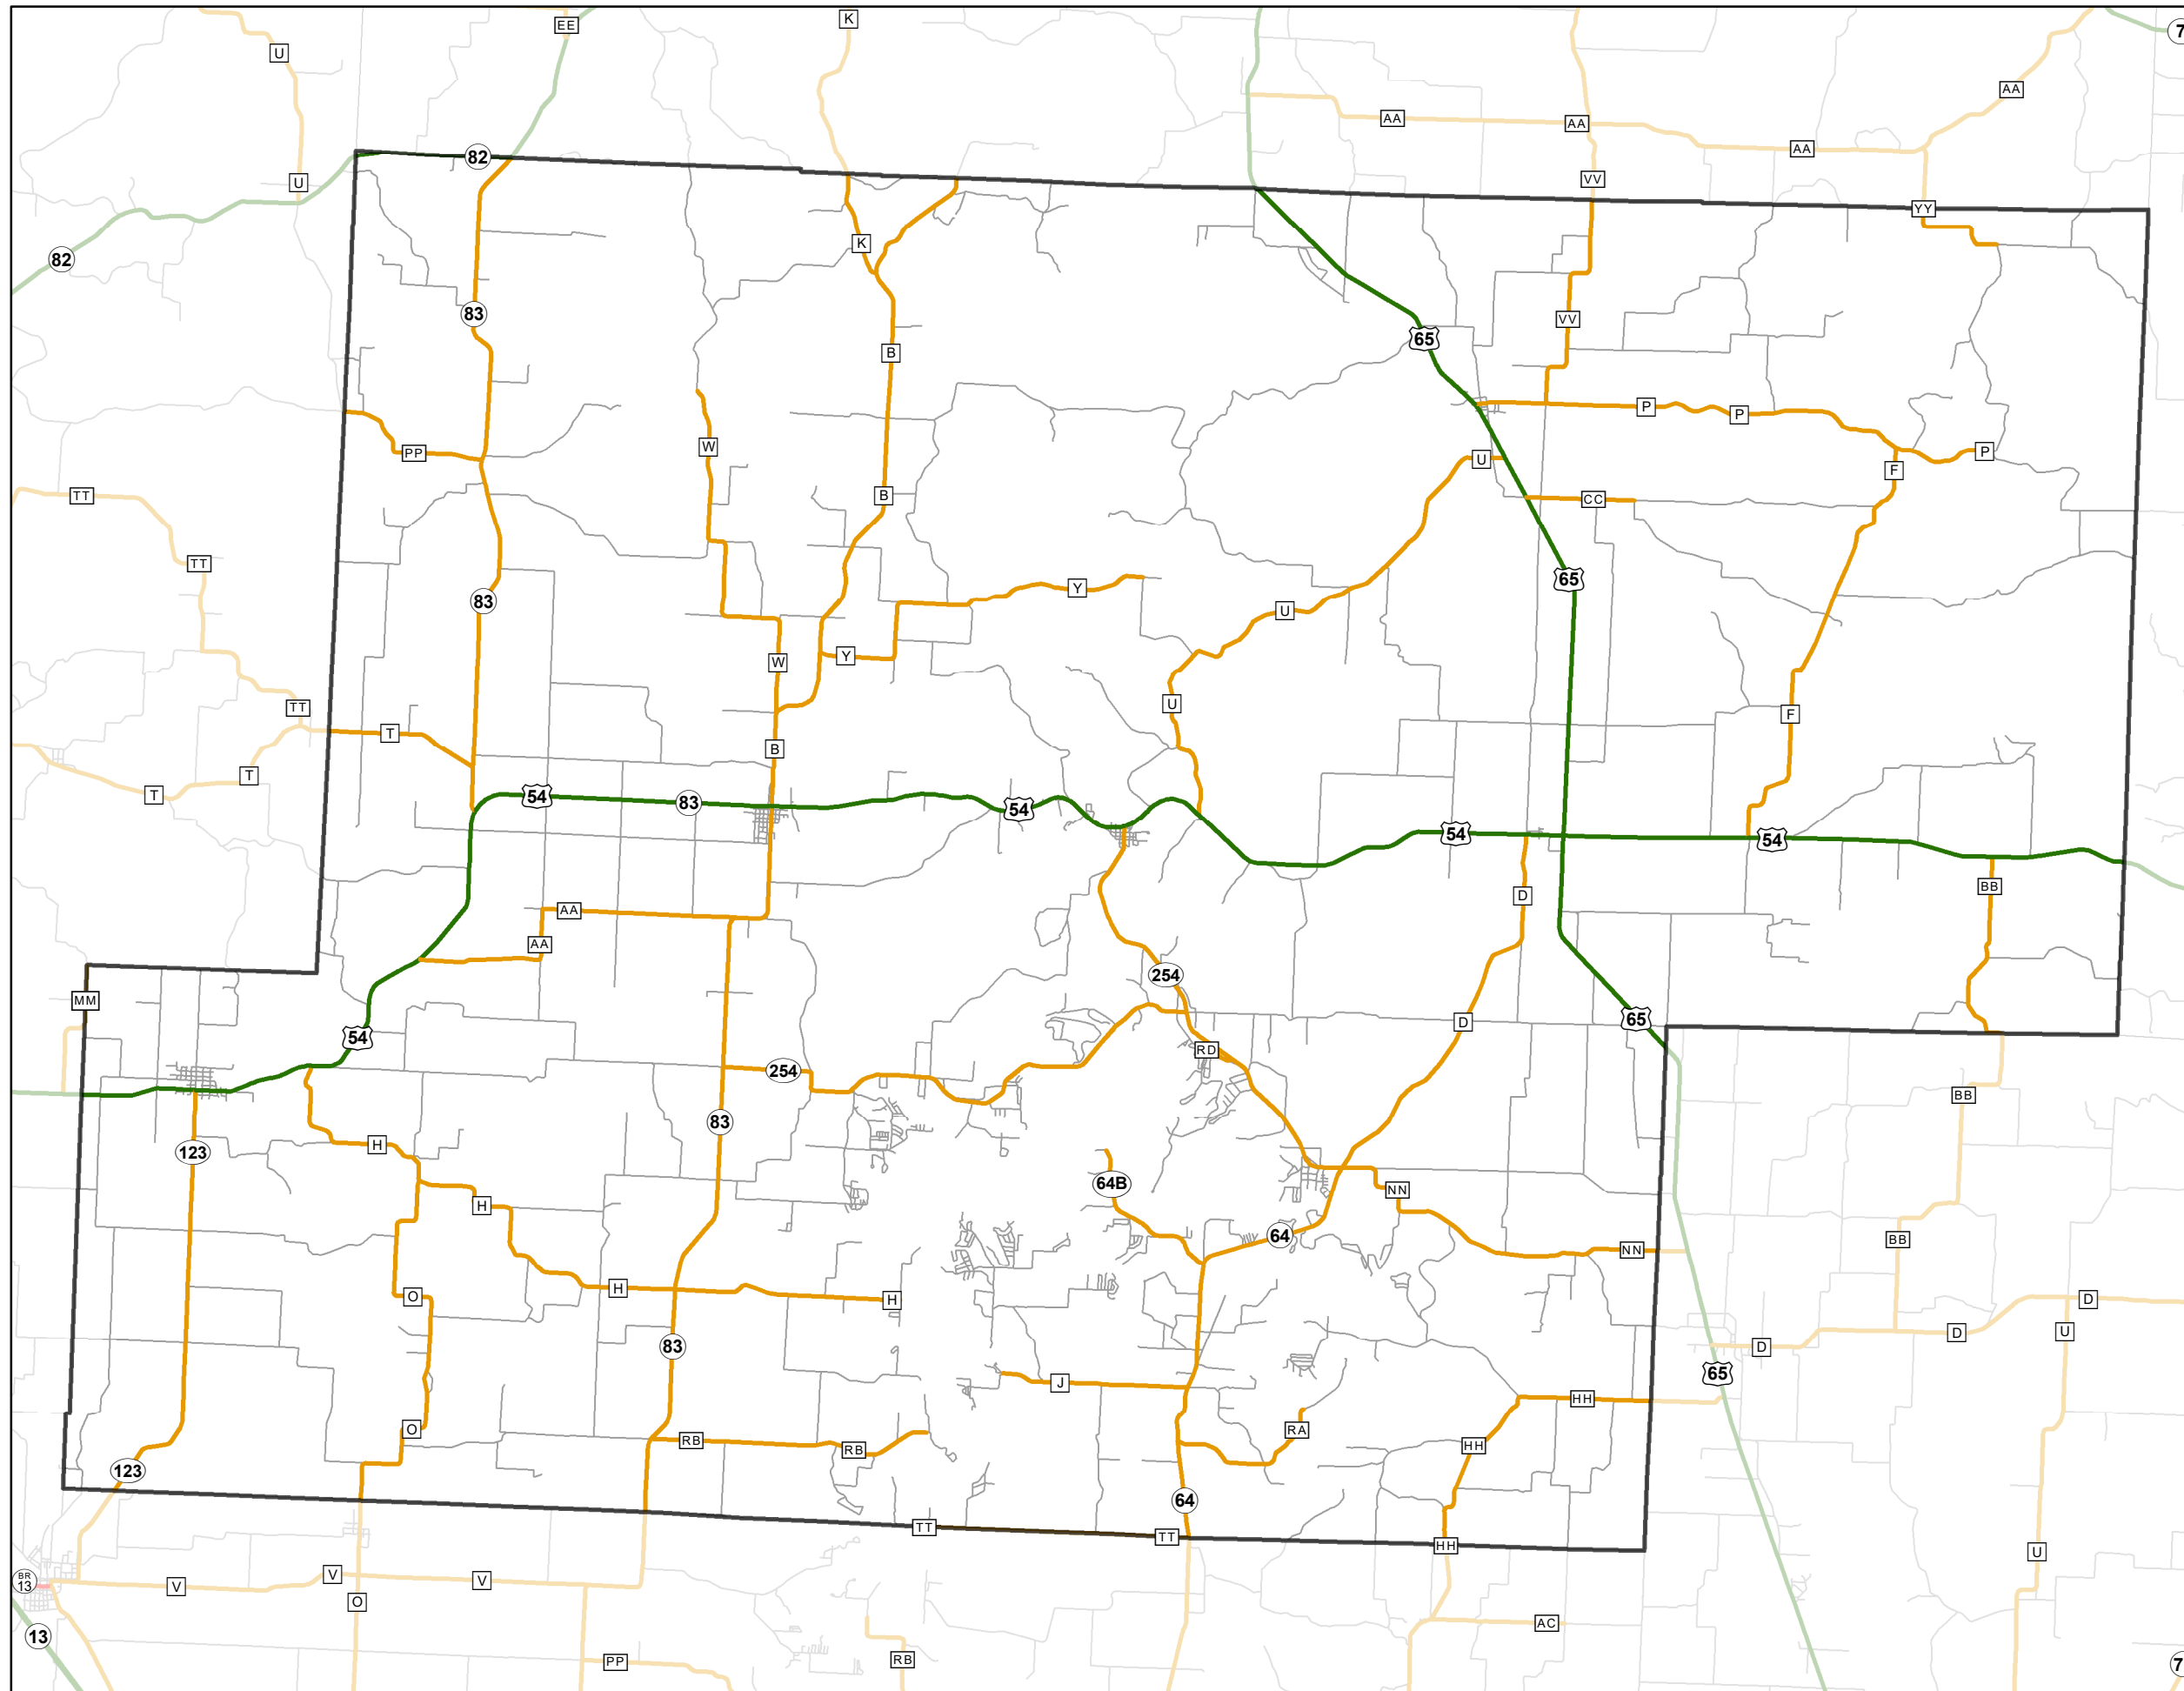

# State System Classification

## HICKORY COUNTY

### MISSOURI

State System Class	Miles
Interstate	0
Primary	45.542
Supplementary	147.548
State Marked - NOS	
Other Roads	
Urban Area	

105 W. Capitol Ave.  
 Jefferson City, MO 65102  
 Phone (573) 526-5478  
 Fax (573) 526-8052