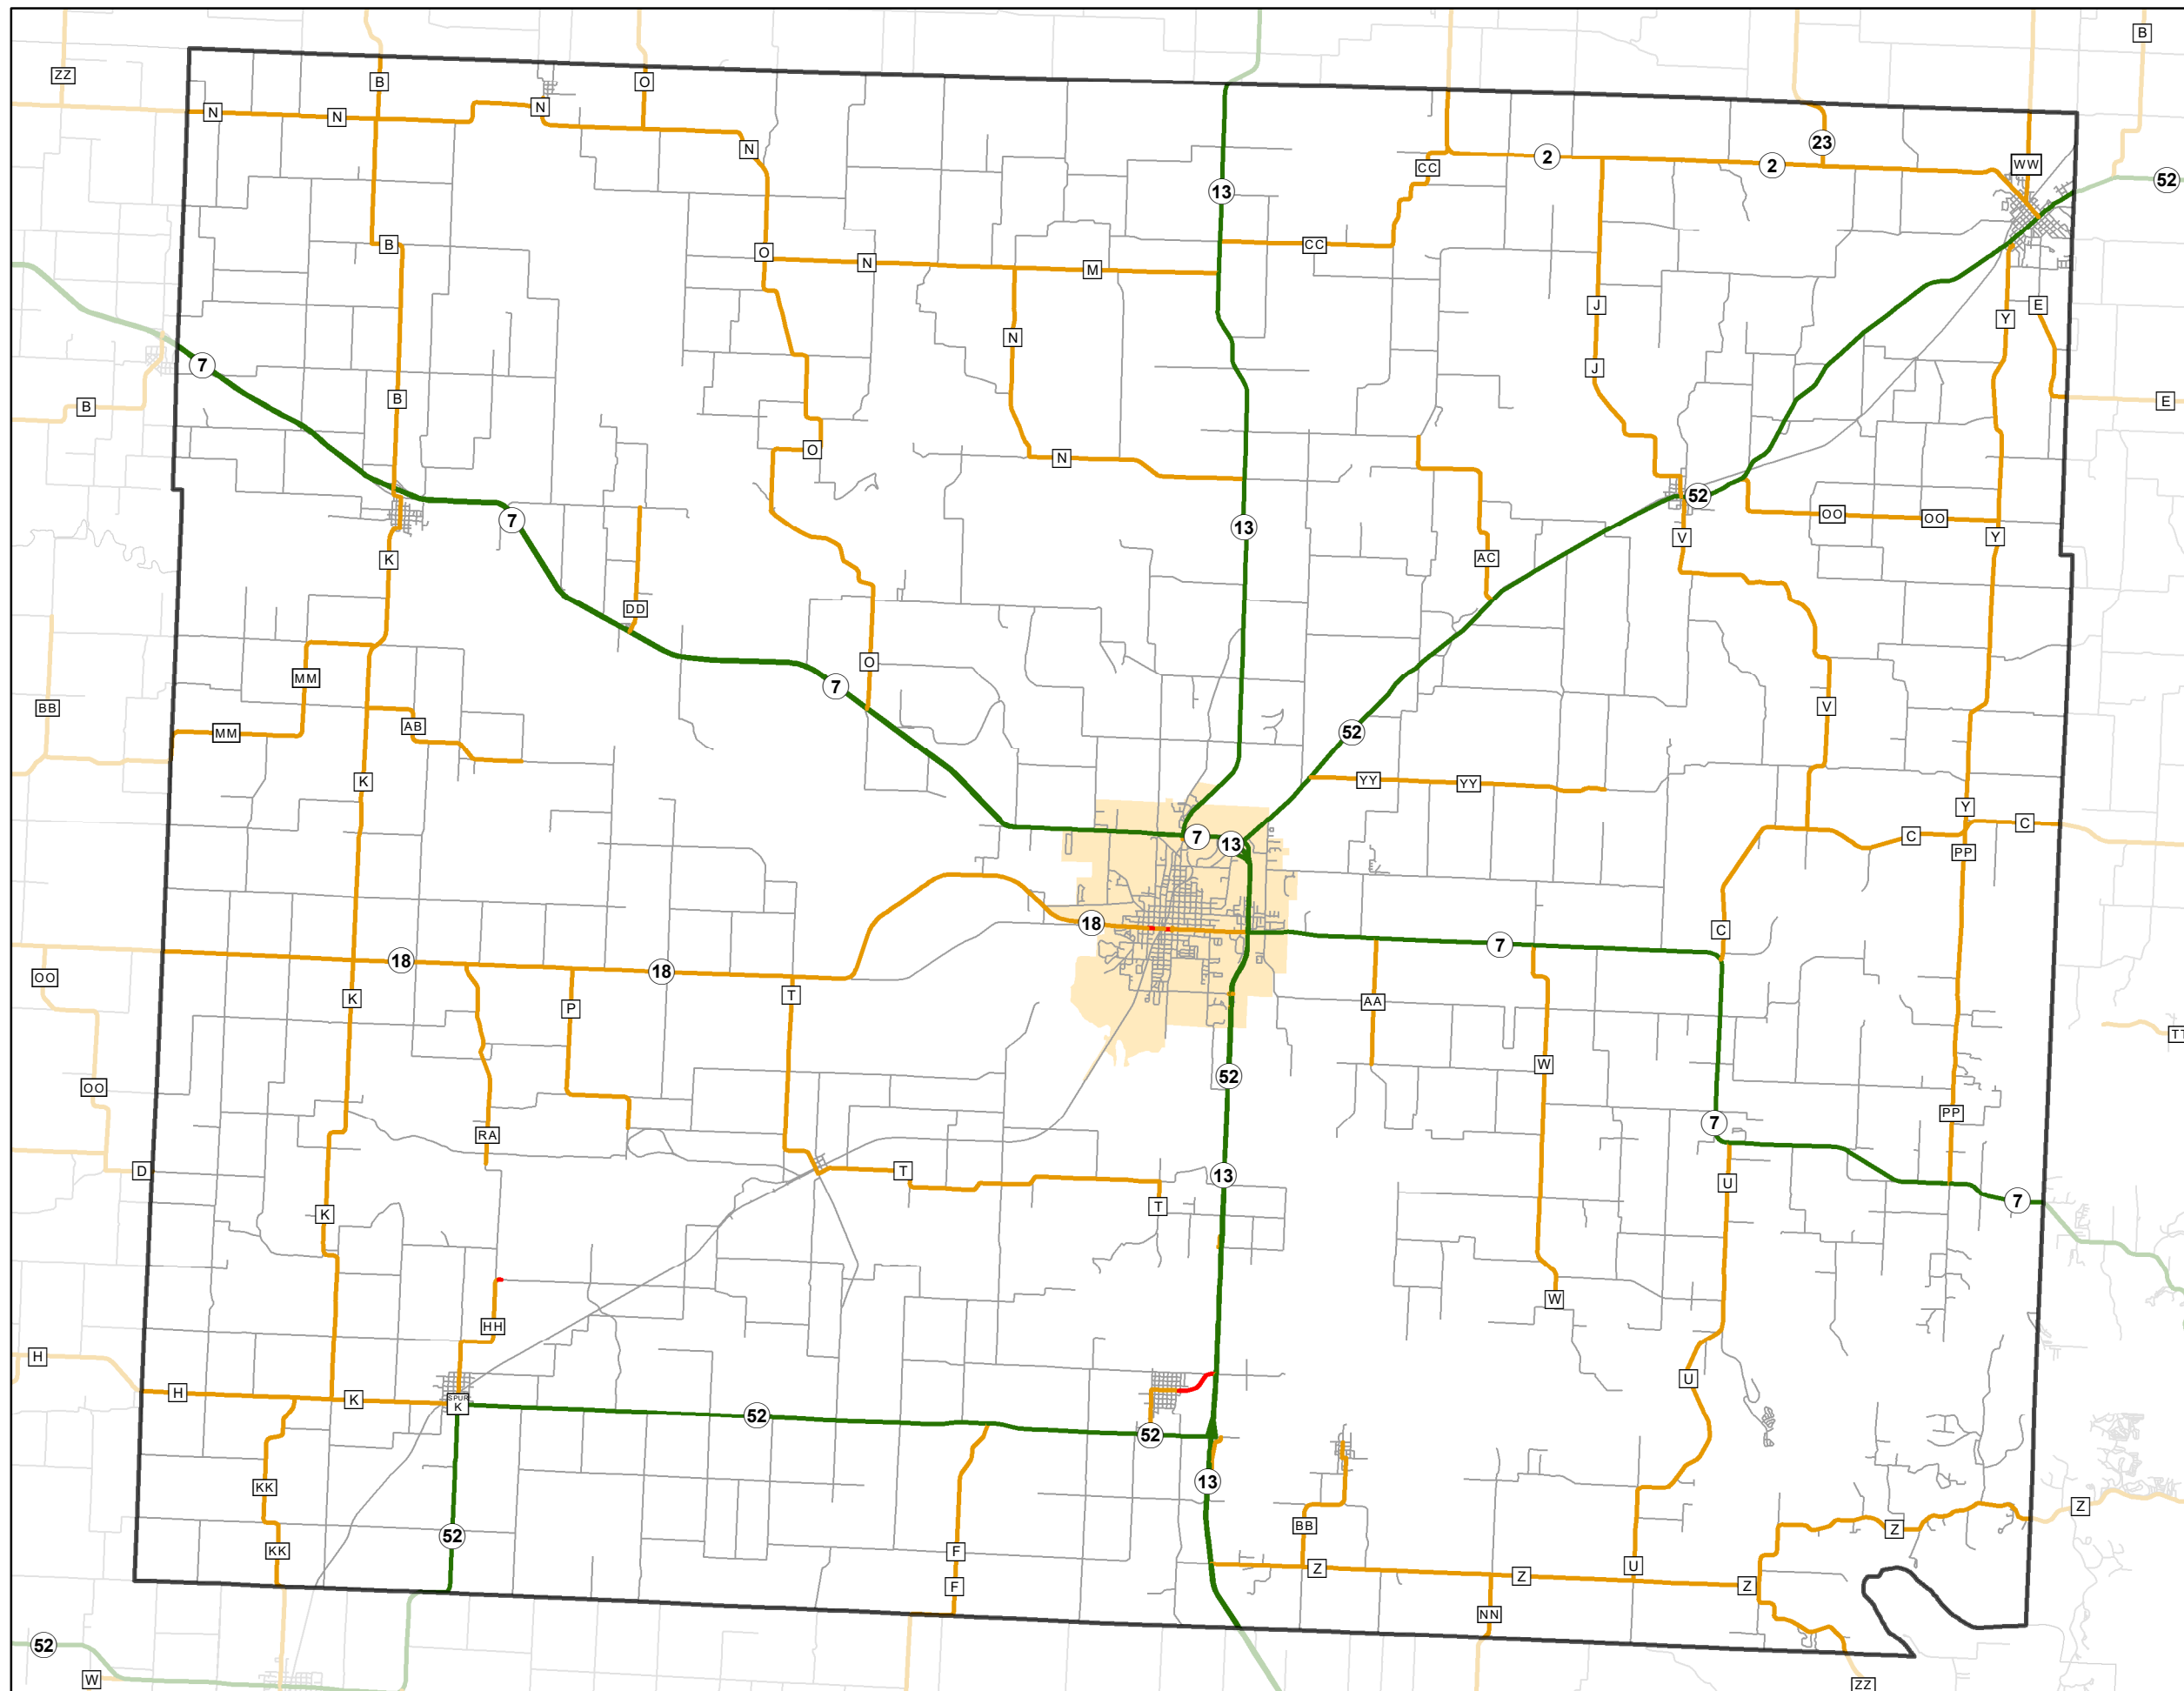

State System Classification

HENRY COUNTY MISSOURI

State System Class	Miles
Interstate	0
Primary	93.59
Supplementary	224.687
State Marked - NOS	
Other Roads	
Urban Area	

105 W. Capitol Ave.
Jefferson City, MO 65102
Phone (573) 526-5478
Fax (573) 526-8052

February 2021