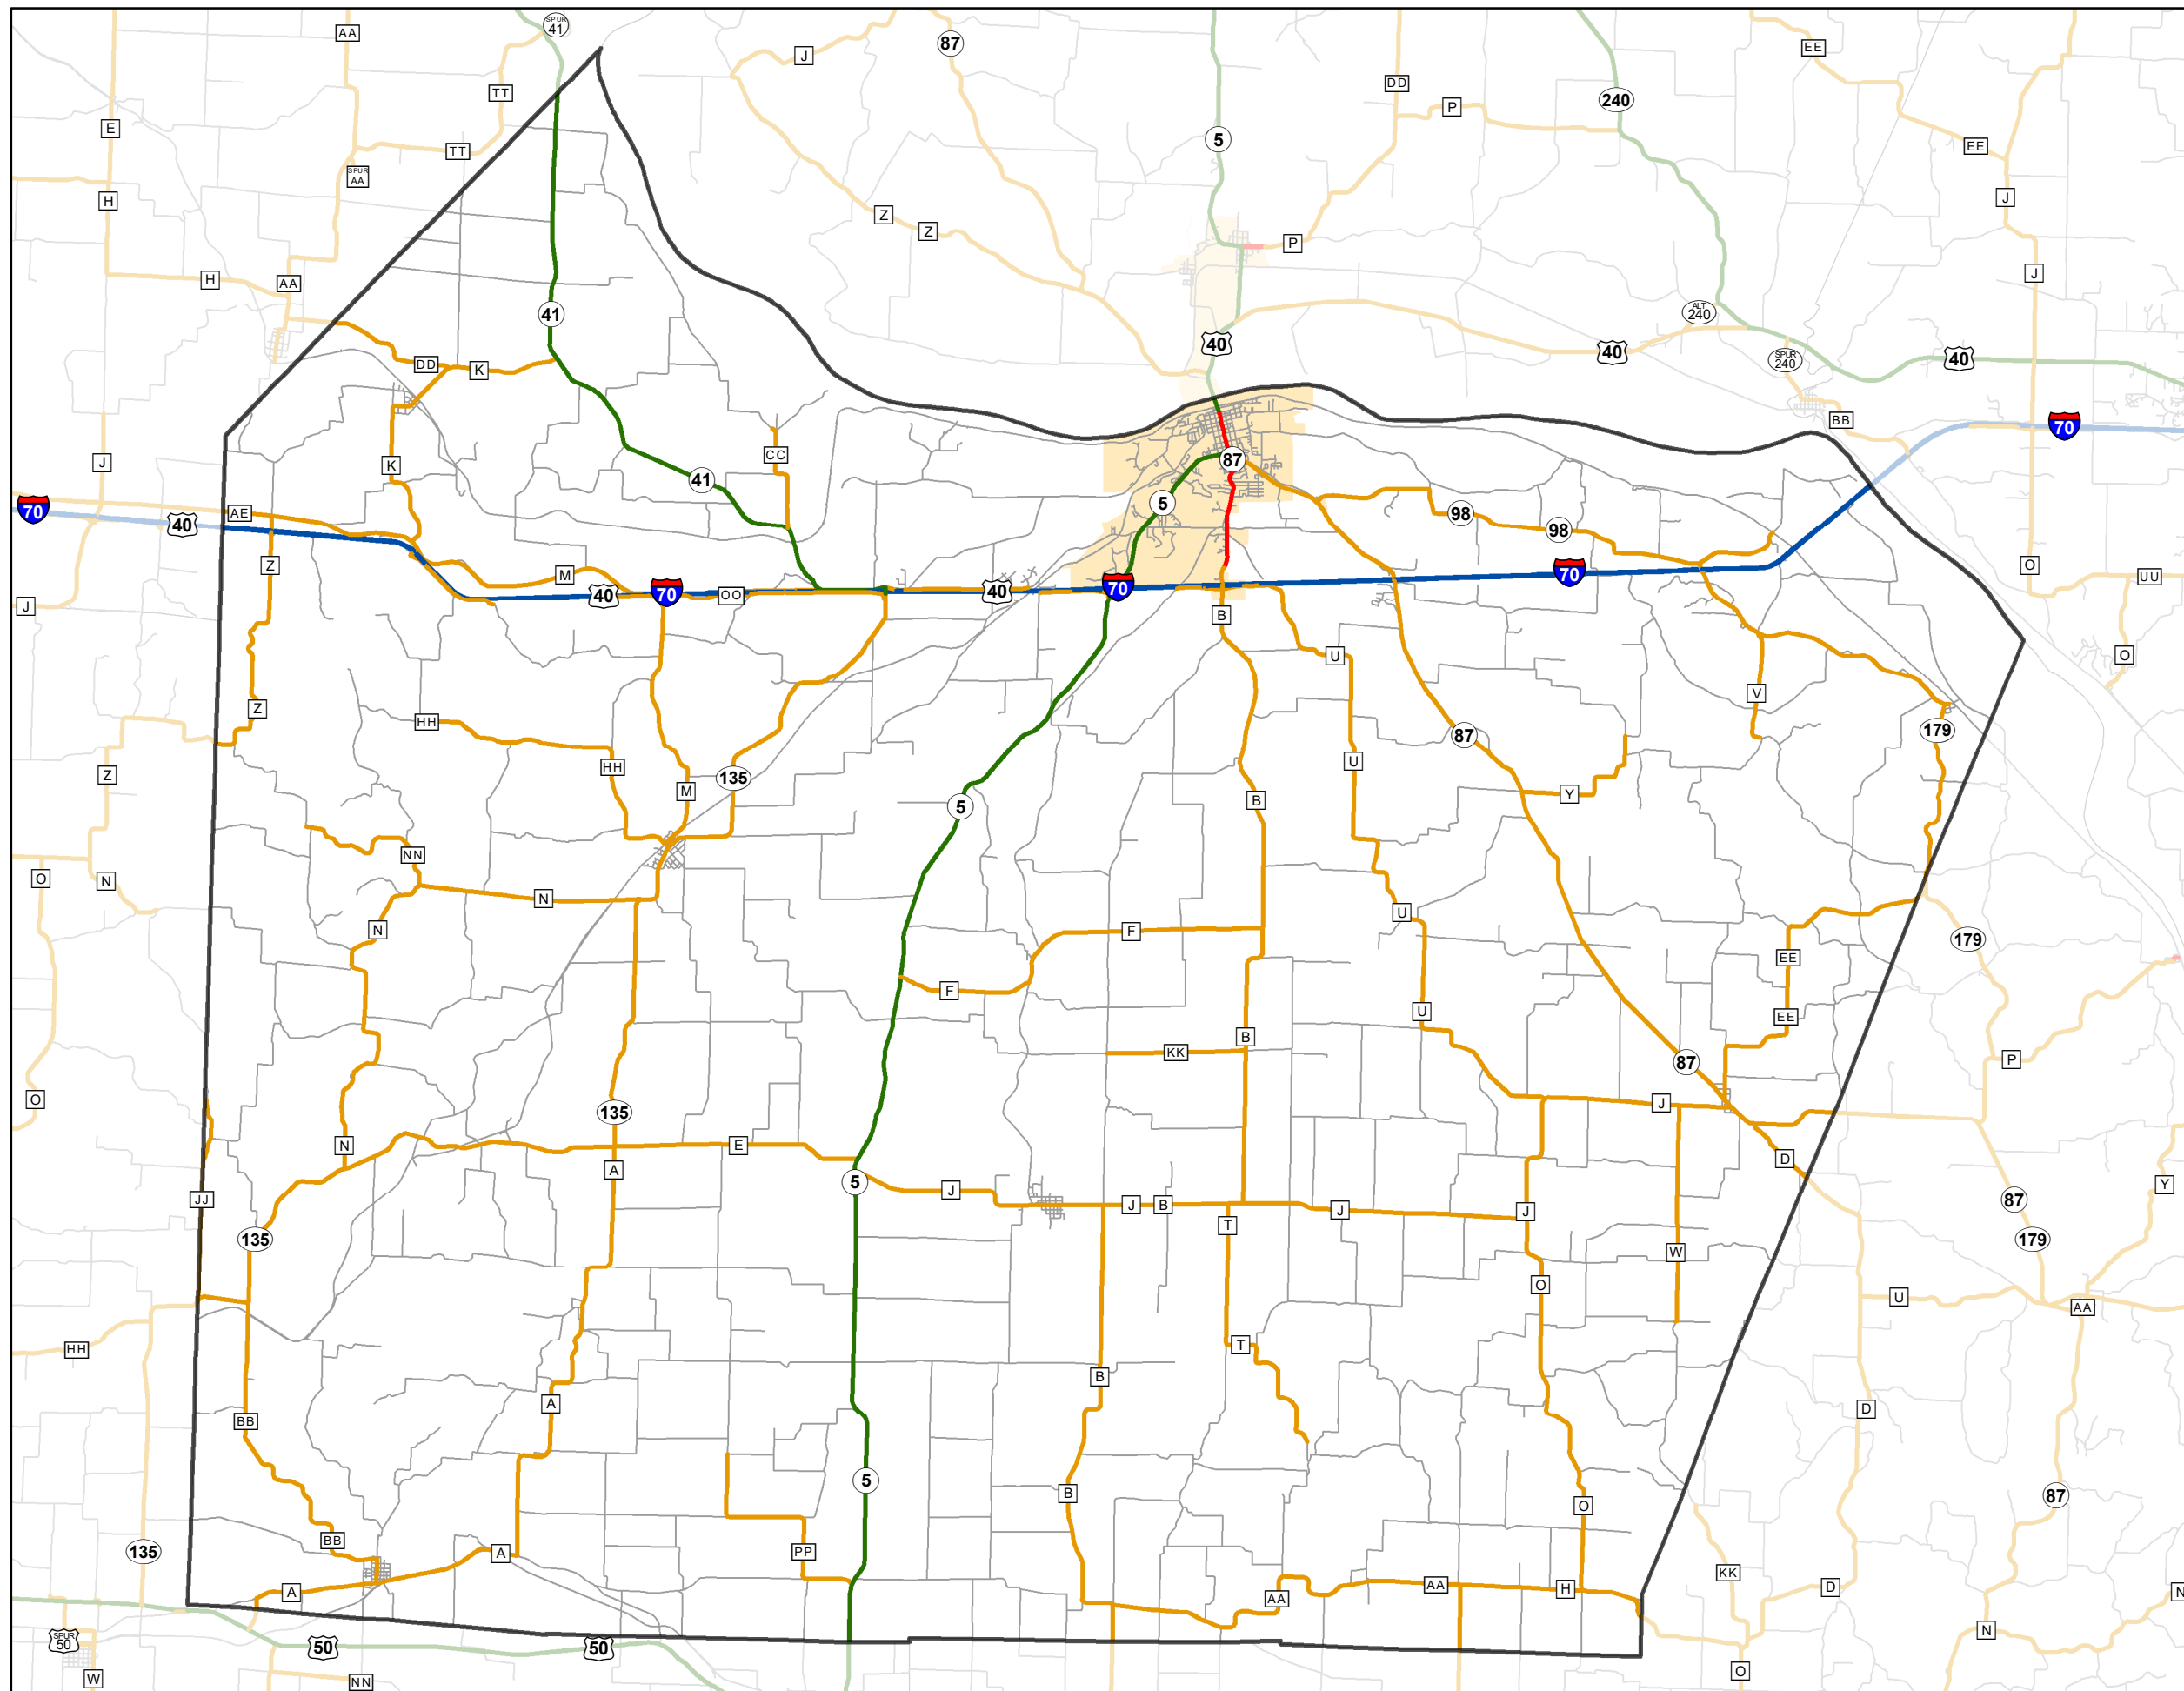

State System Classification

COOPER COUNTY

MISSOURI

State System Class	Miles
Interstate	27.994
Primary	34.434
Supplementary	233.764
State Marked - NOS	
Other Roads	
Urban Area	

105 W. Capitol Ave.
 Jefferson City, MO 65102
 Phone (573) 526-5478
 Fax (573) 526-8052

February 2021