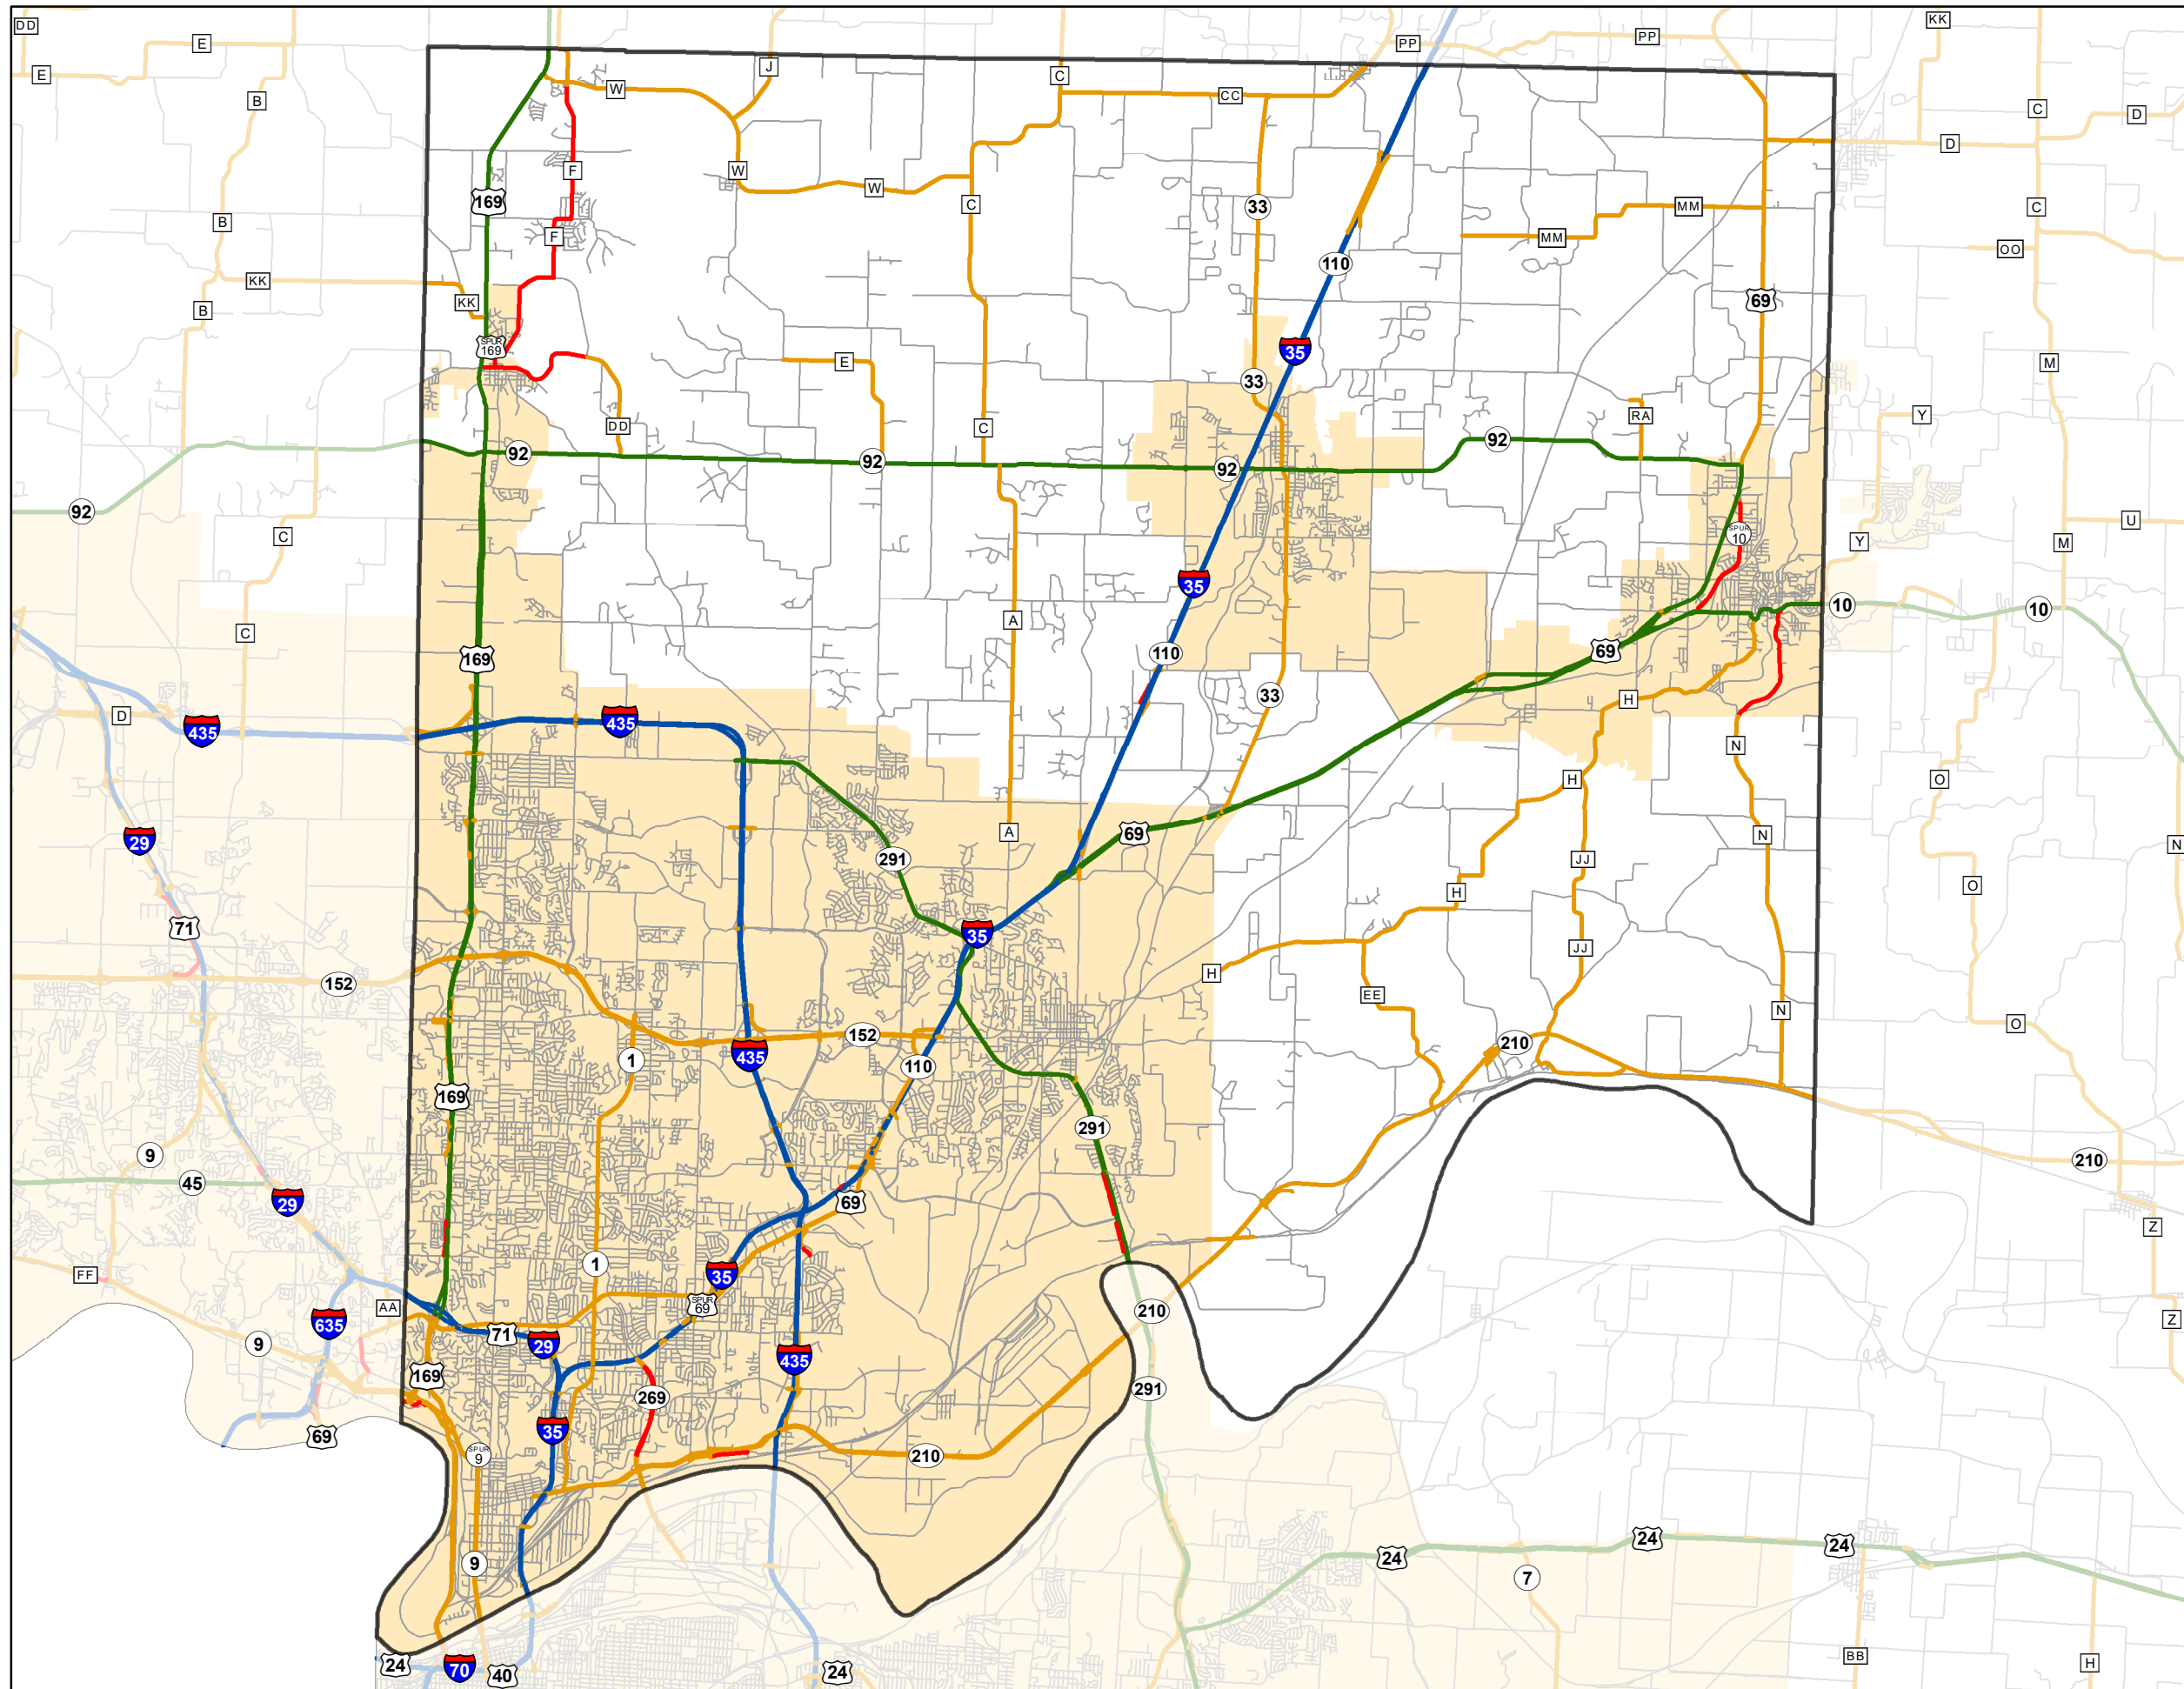

State System Classification

CLAY COUNTY MISSOURI

State System Class	Miles
Interstate	46.645
Primary	65.726
Supplementary	159.93
State Marked - NOS	
Other Roads	
Urban Area	

105 W. Capitol Ave.
 Jefferson City, MO 65102
 Phone (573) 526-5478
 Fax (573) 526-8052