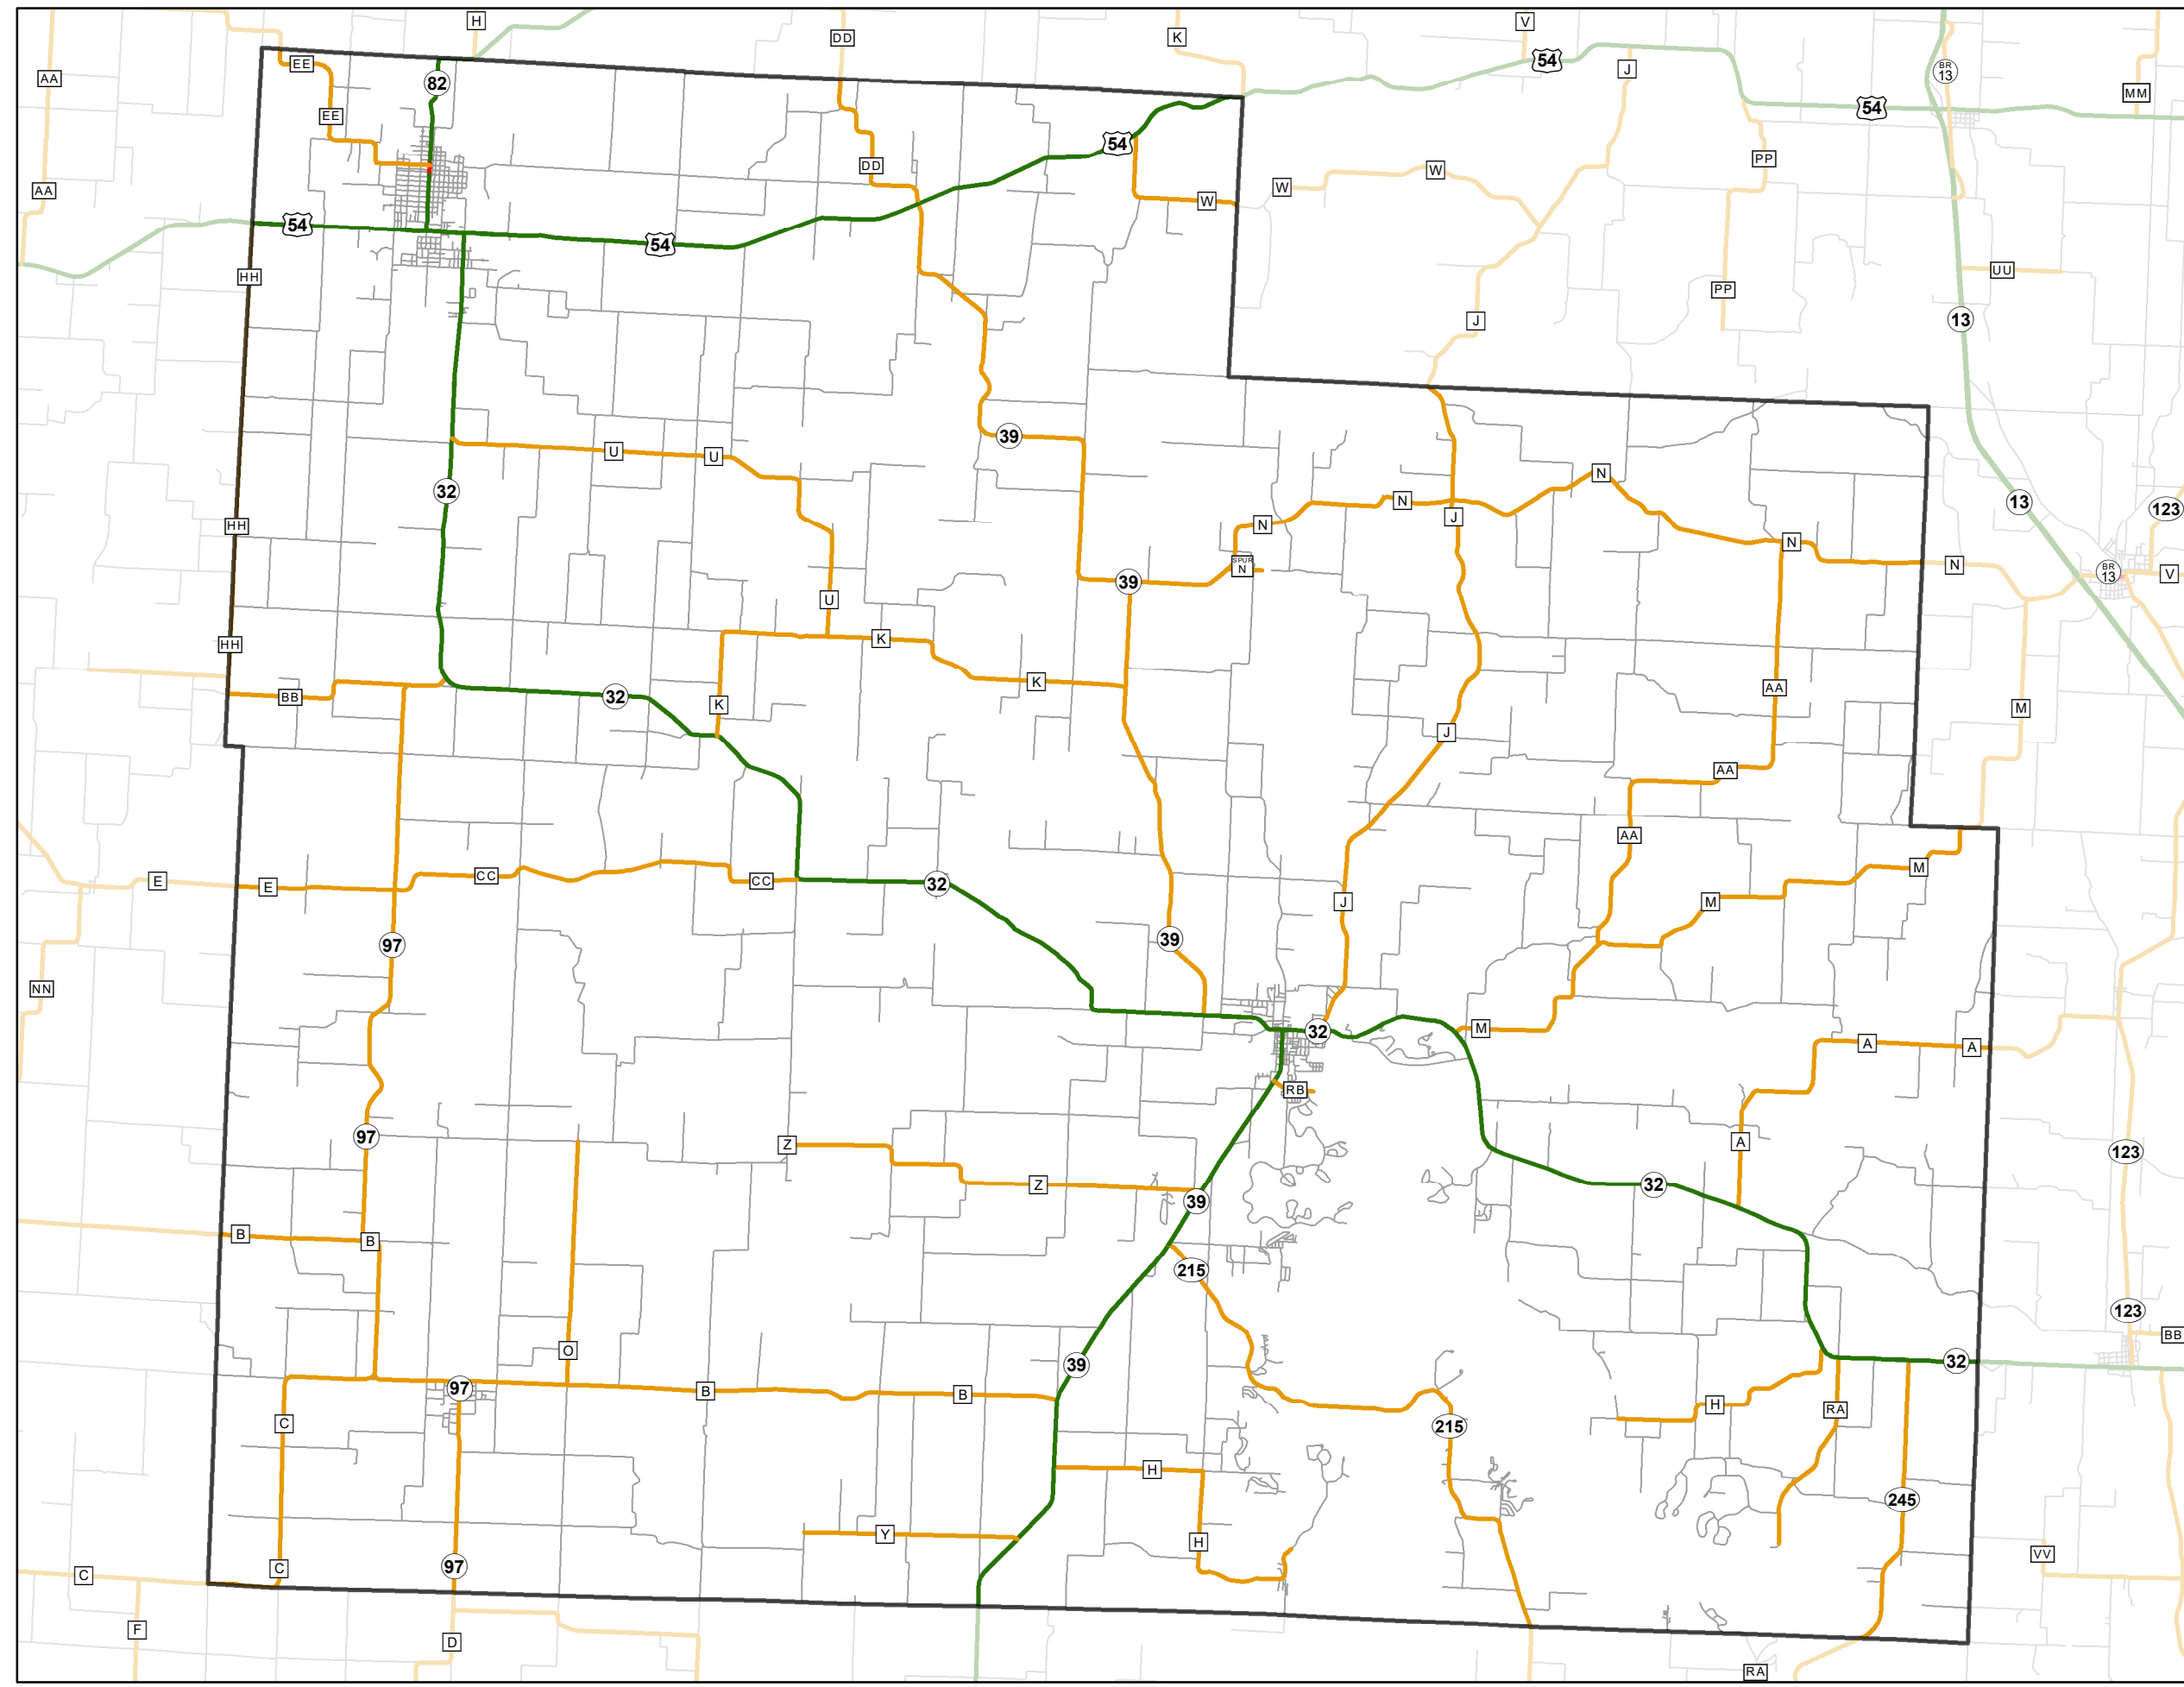

State System Classification

CEDAR COUNTY

MISSOURI

State System Class	Miles
Interstate	0
Primary	60.638
Supplementary	169.828
State Marked - NOS	
Other Roads	
Urban Area	

105 W. Capitol Ave.
 Jefferson City, MO 65102
 Phone (573) 526-5478
 Fax (573) 526-8052