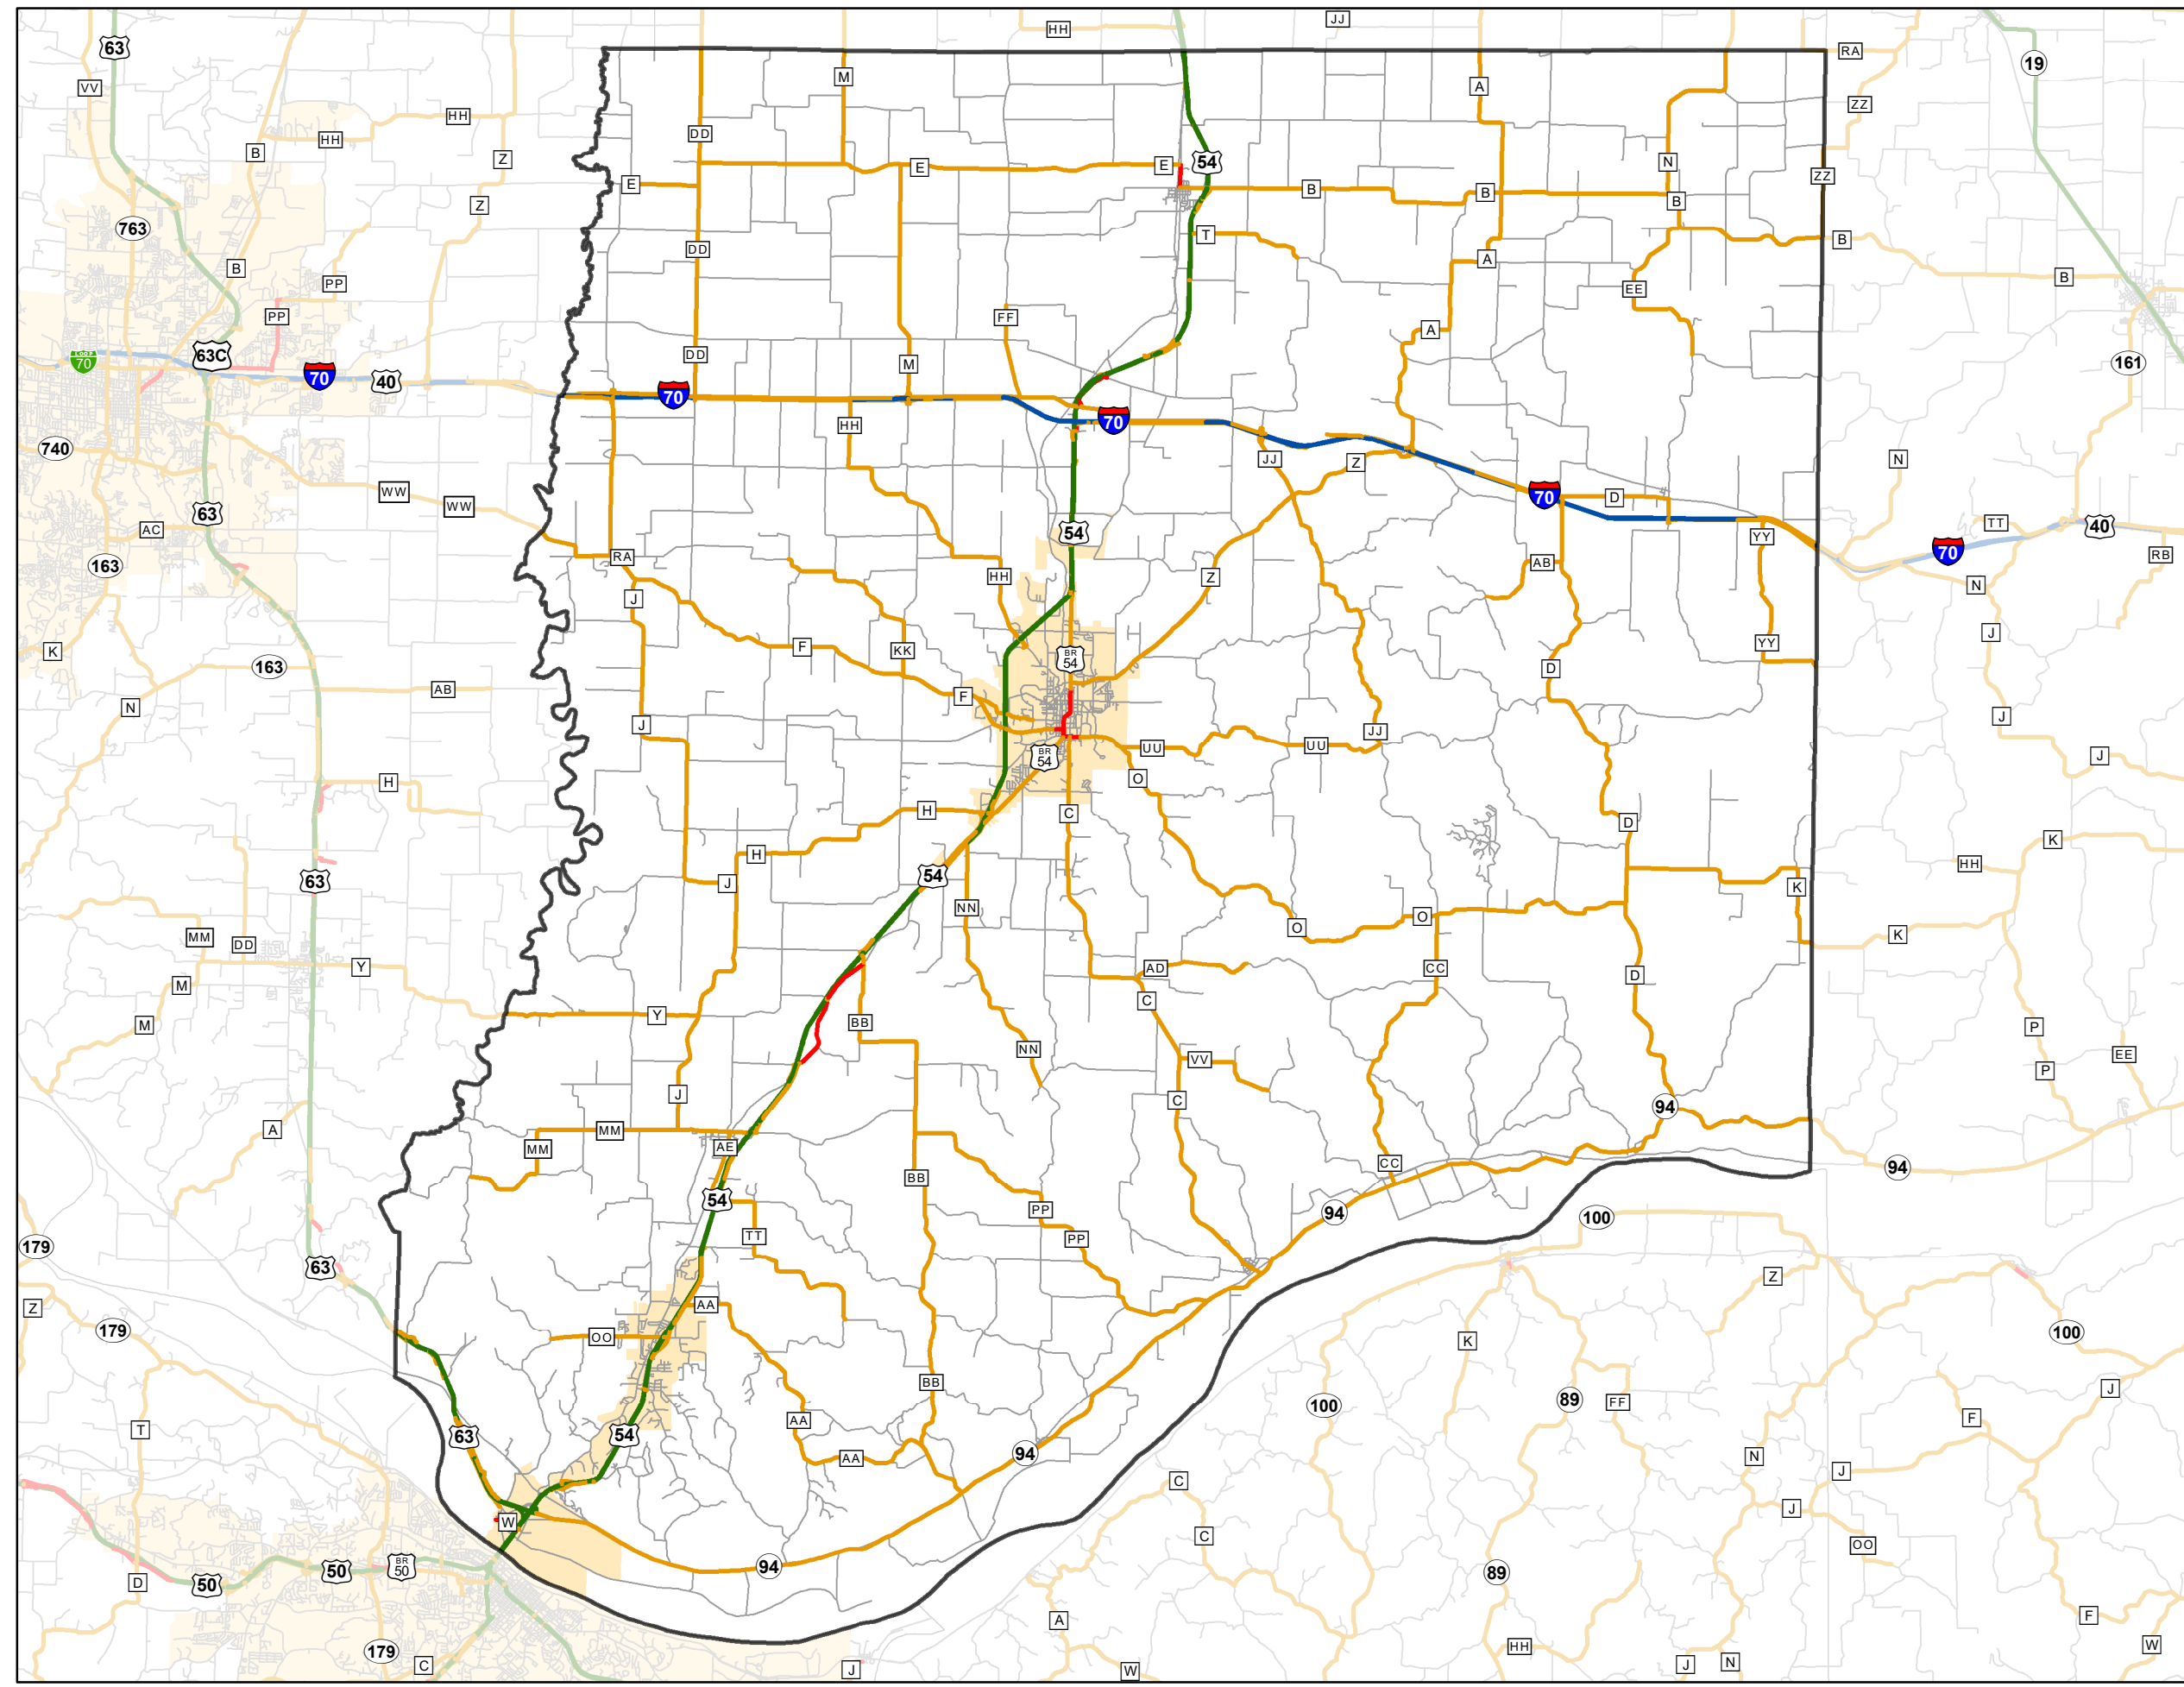

State System Classification

CALLAWAY COUNTY MISSOURI

State System Class	Miles
Interstate	28.171
Primary	44.785
Supplementary	376.193
State Marked - NOS	
Other Roads	
Urban Area	

105 W. Capitol Ave.
 Jefferson City, MO 65102
 Phone (573) 526-5478
 Fax (573) 526-8052