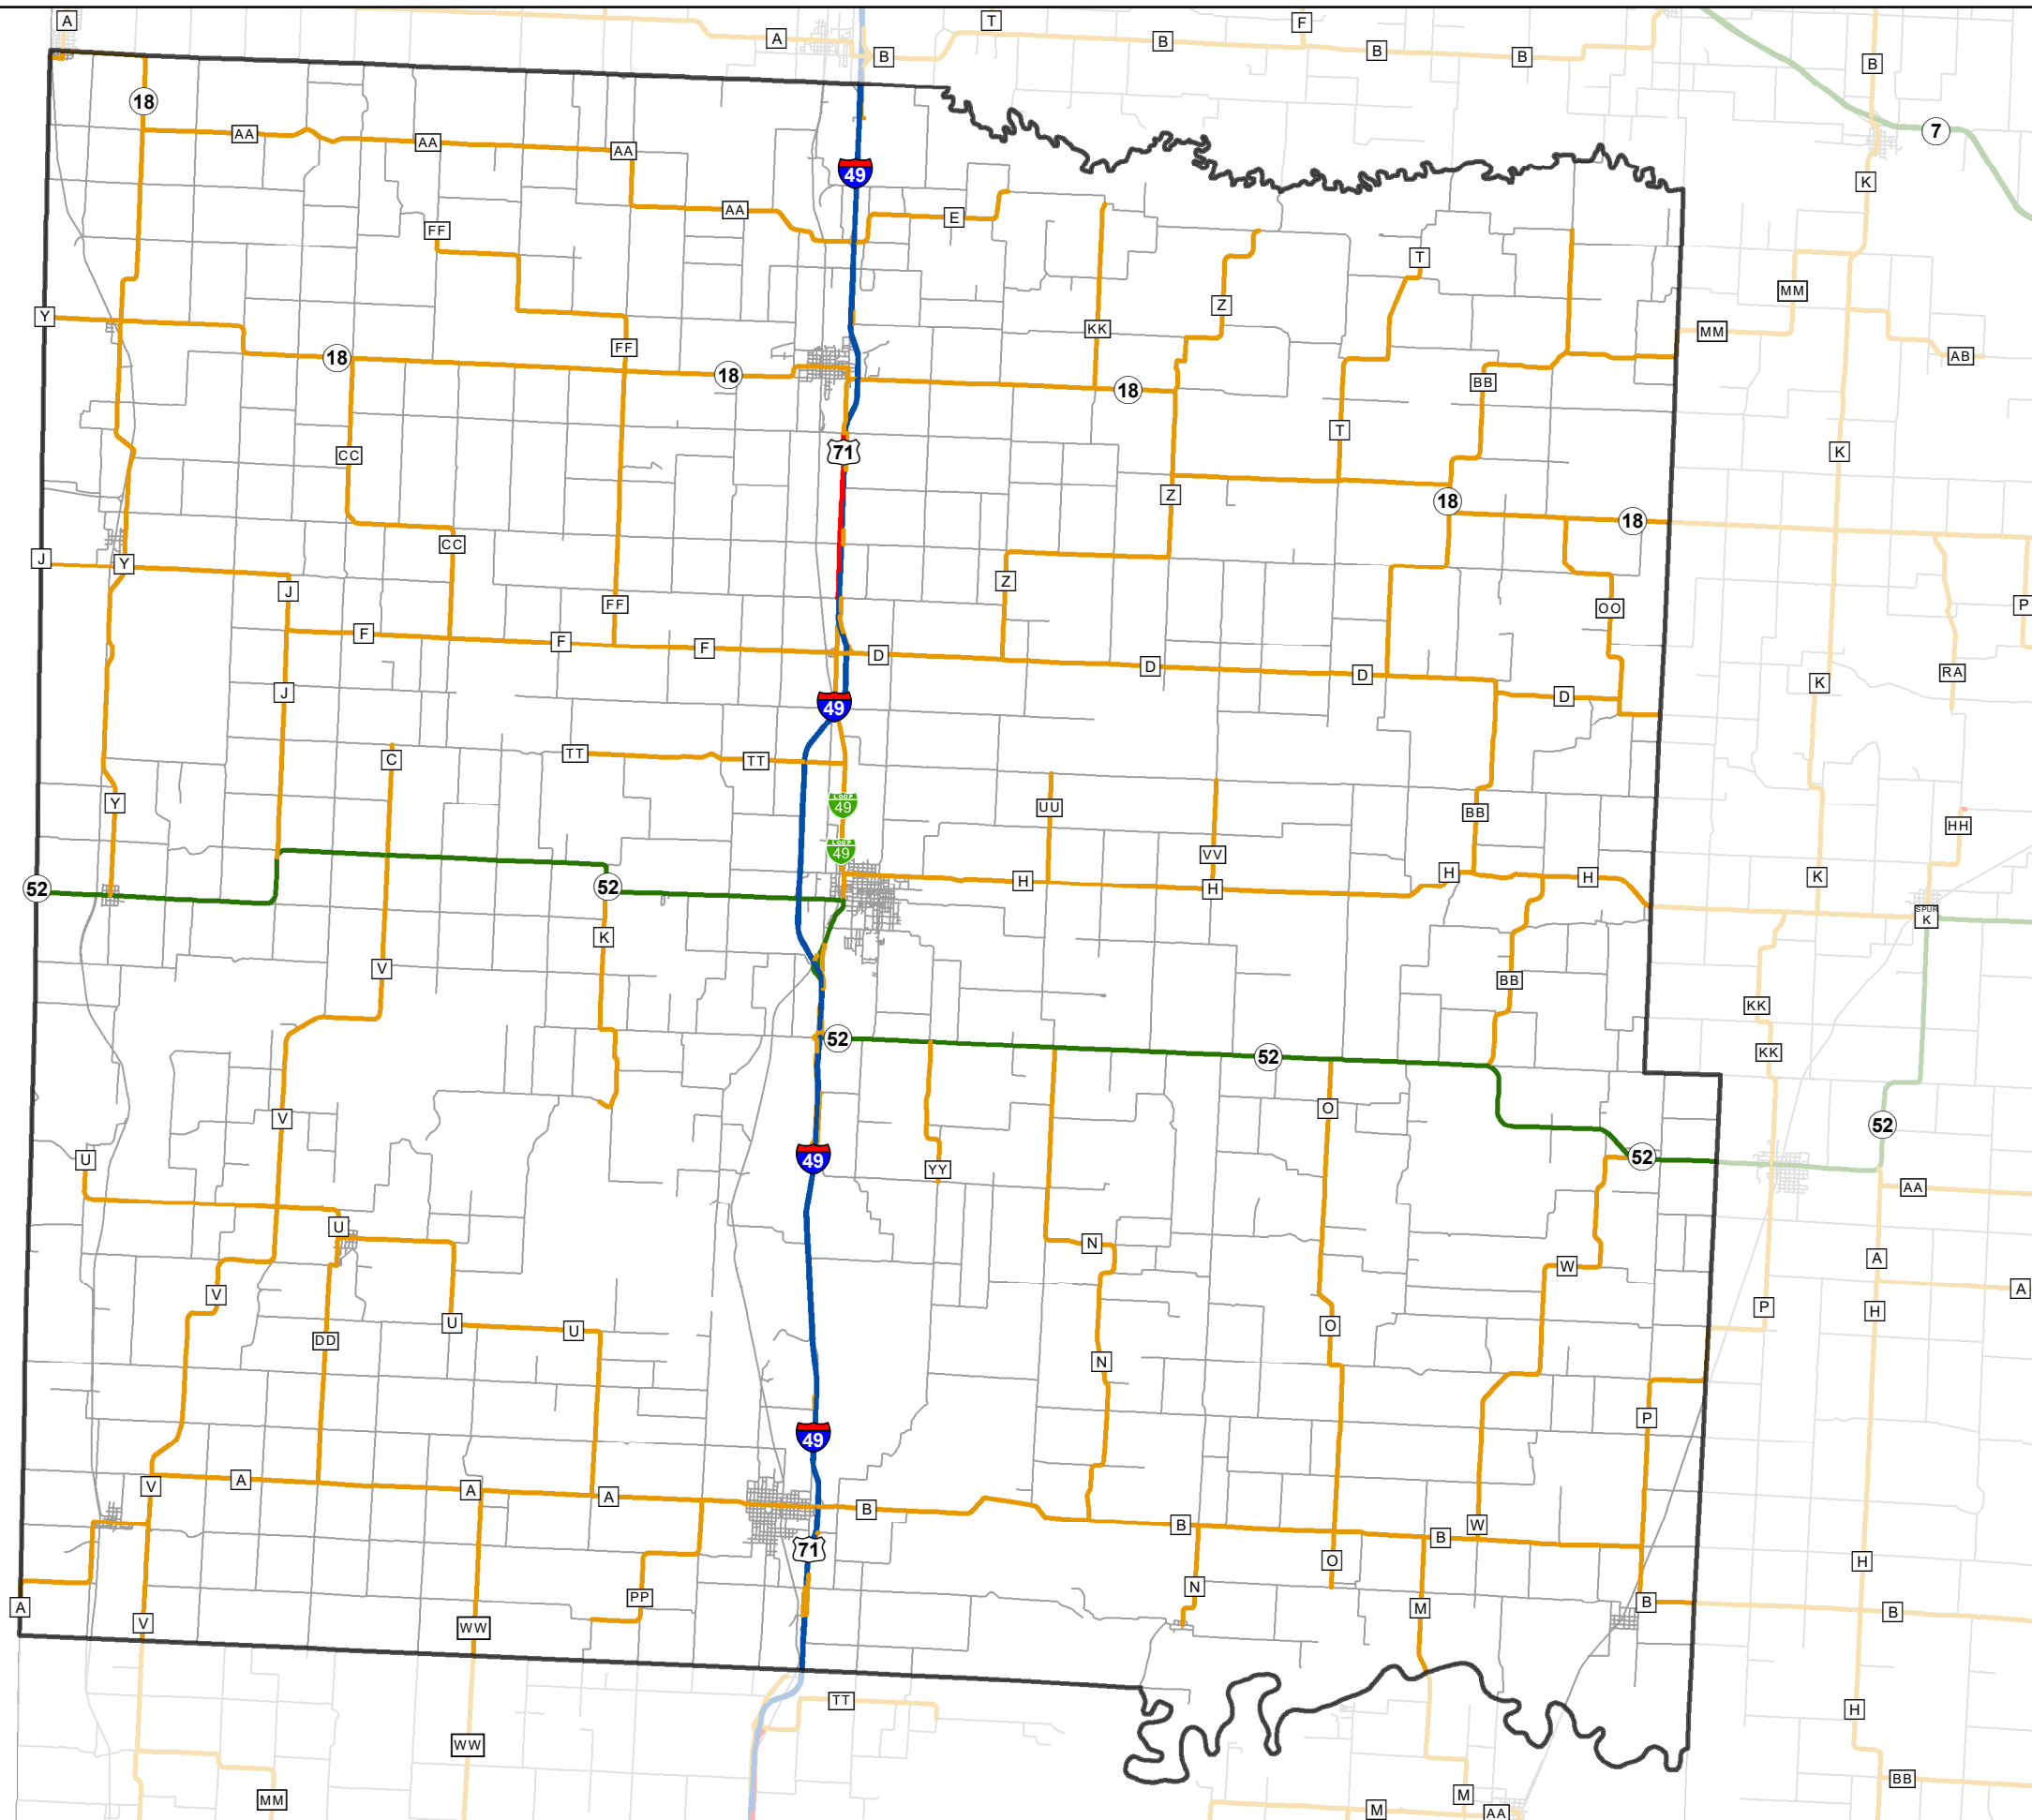

State System Classification

BATES COUNTY MISSOURI

State System Class	Miles
Interstate	29.316
Primary	35.239
Supplementary	327.507
State Marked - NOS	
Other Roads	
Urban Area	

105 W. Capitol Ave.
Jefferson City, MO 65102
Phone (573) 526-5478
Fax (573) 526-8052

February 2021