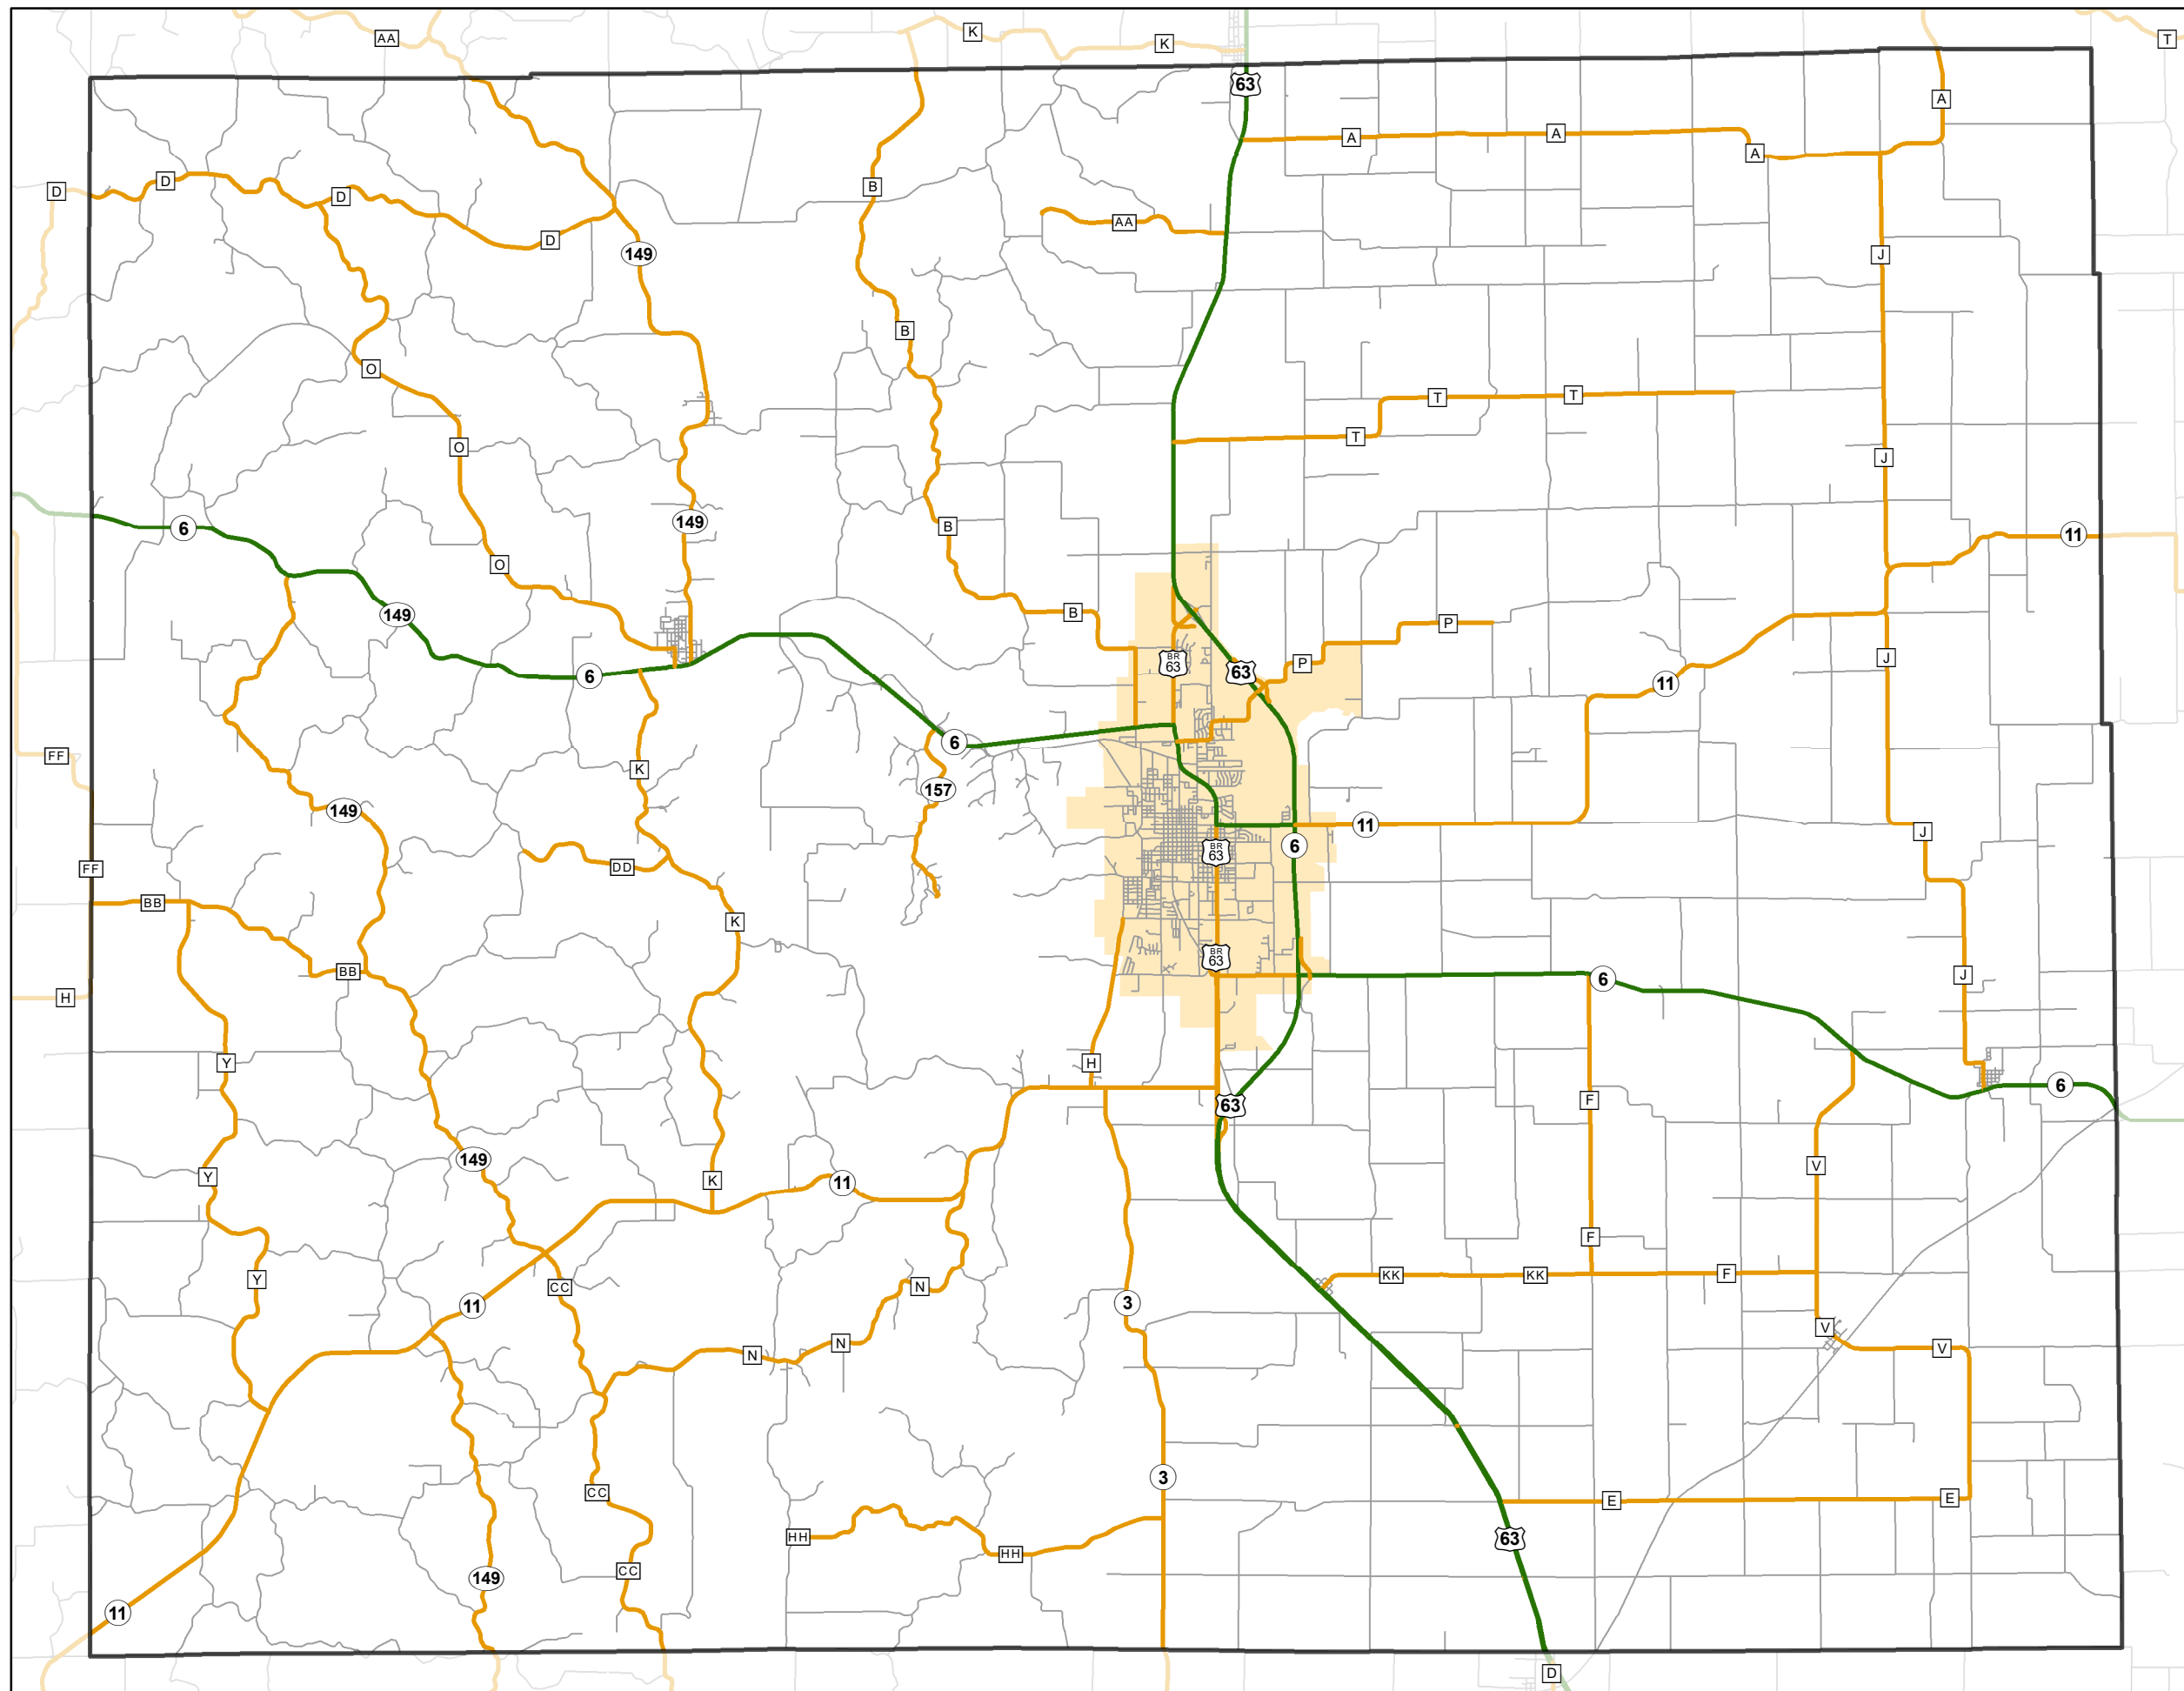

# State System Classification

## ADAIR COUNTY MISSOURI

State System Class	Miles
Interstate	0
Primary	53.724
Supplementary	219.095
State Marked - NOS	
Other Roads	
Urban Area	

105 W. Capitol Ave.  
Jefferson City, MO 65102  
Phone (573) 526-5478  
Fax (573) 526-8052