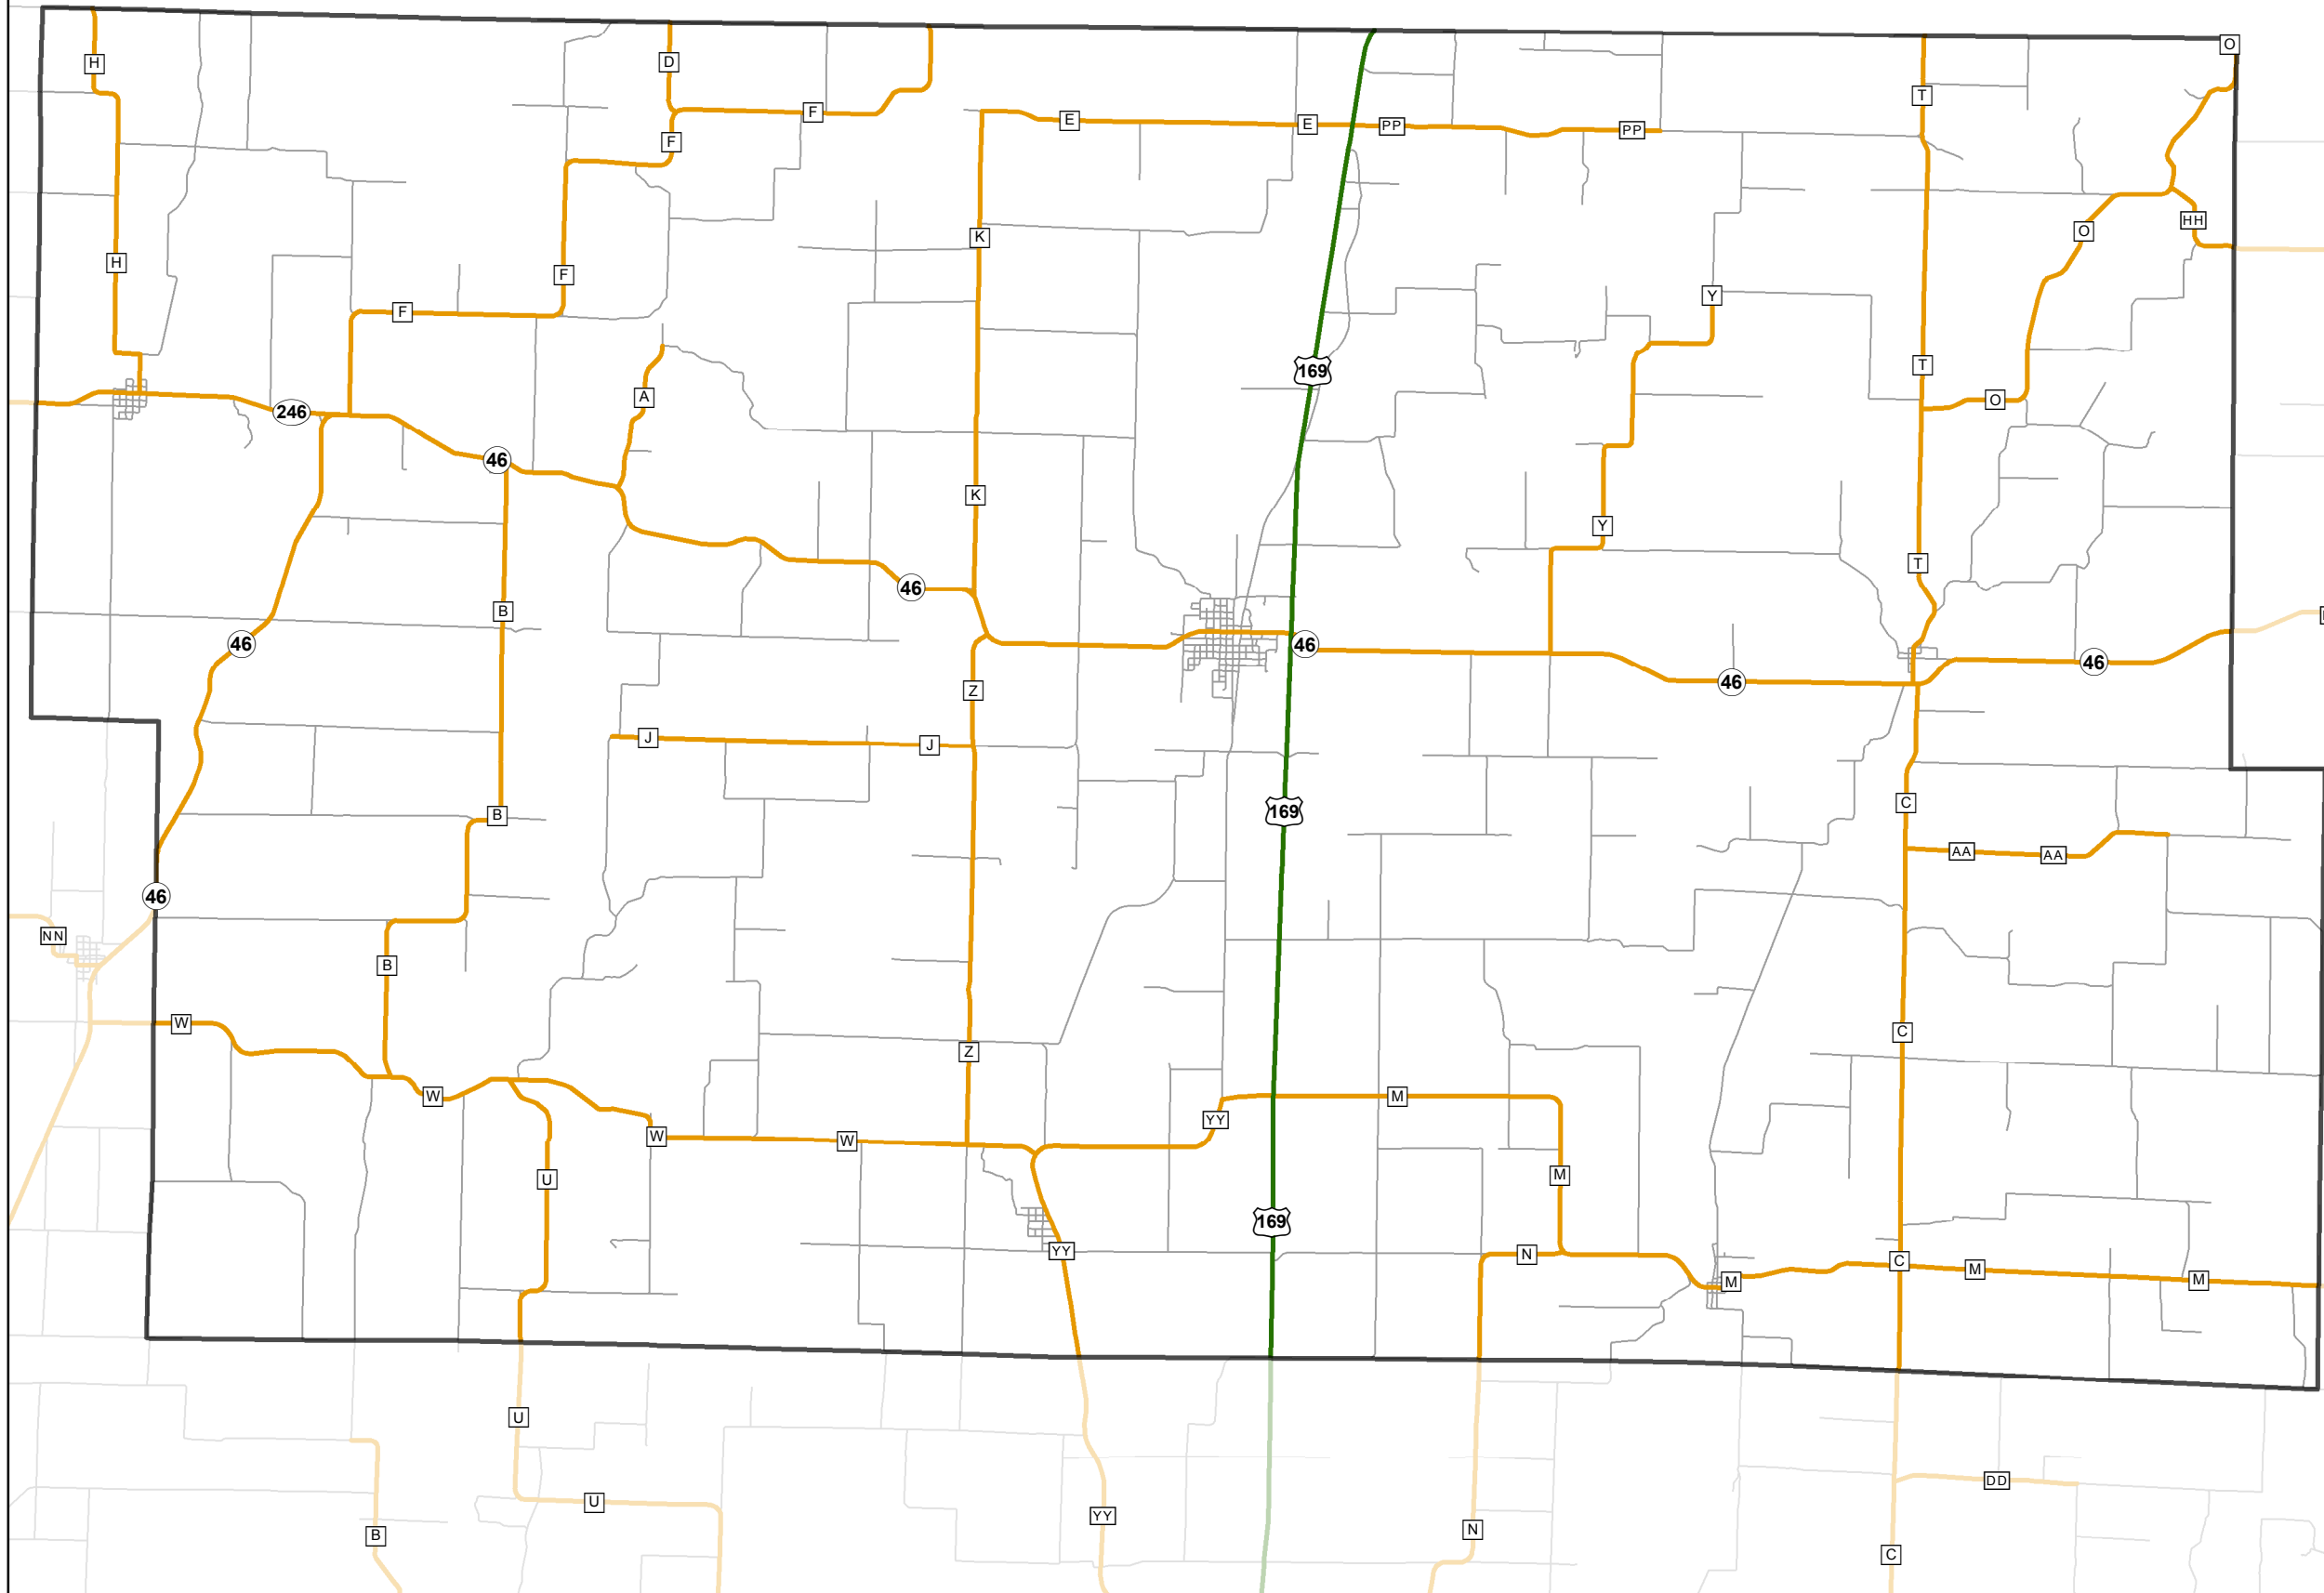

State System Classification

WORTH COUNTY MISSOURI

State System Class	Miles
Interstate	0
Primary	12.814
Supplementary	126.346
State Marked - NOS	
Other Roads	
Urban Area	

105 W. Capitol Ave.
Jefferson City, MO 65102
Phone (573) 526-5478
Fax (573) 526-8052